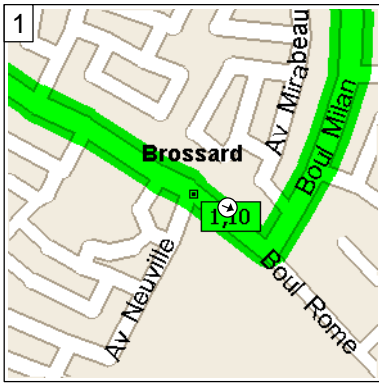

# Varenes

83.6 kilometers; 5 hours, 19 minutes

09:00 0.0 km  
 Depart near Brossard on Boul Rome (East) for 0.2 km

09:01 0.2 km  
 Turn LEFT (North) onto Boul Milan for 3.1 km

09:14 3.3 km  
 Continue (North-East) on Boul Gaetan-Boucher for 2.9 km

09:44 9.8 km  
 Turn RIGHT (North) onto Rue Legault for 0.1 km

09:45 9.9 km  
 Turn RIGHT (East) onto Ch de la Savane for 5.2 km

10:03 15.2 km  
 Continue (North) on Rue de Bretagne for 1.6 km

10:09 16.8 km  
Bear LEFT (North-West) onto Boul Montarville for 2.3 km