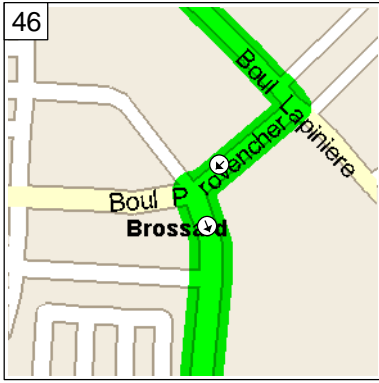

14:06 79.9 km
Turn LEFT (South) onto Boul Pelletier for 2.0 km