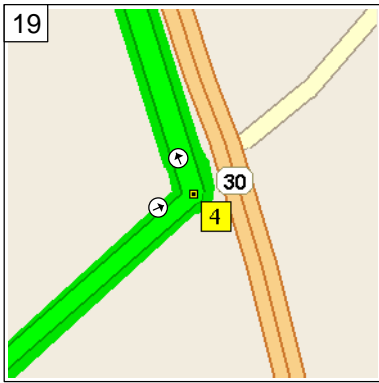

10:51 28.9 km
Turn RIGHT (East) onto Ch du Lac for 3.6 km

11:09 33.8 km
At Ch Jean-Paul Choquet, Varennes QC, stay on Ch Jean-Paul Choquet (North) for 1.2 km