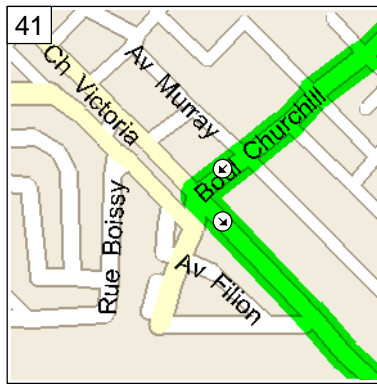

13:14 69.5 km  
 Bear LEFT (South) onto Boul  
 Jacques-Cartier E for 2.3 km

13:24 71.8 km  
 Bear LEFT (South) onto Boul Jacques-Cartier O for 2.0 km

13:34 73.8 km  
 At 981 Blvd Jacques-Cartier O, Longueuil QC, stay on Boul Jacques-Cartier O (West) for 1.3 km

13:41 75.1 km  
 Turn LEFT (South) onto HWY-134 for 1.3 km

13:46 76.4 km  
 Turn RIGHT (South-West) onto Boul Churchill for 1.0 km

13:52 77.4 km  
 Turn LEFT (South-East) onto Ch Victoria for 0.8 km

13:56 78.3 km  
 Continue (South-East) on Av Victoria for 0.2 km