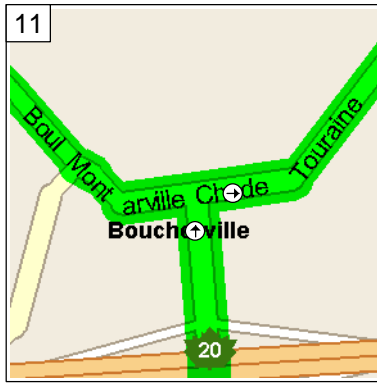

09:44 9.8 km  
 Turn RIGHT (North) onto Rue Legault for 0.1 km

09:45 9.9 km  
 Turn RIGHT (East) onto Ch de la Savane for 5.2 km

10:03 15.2 km  
 Continue (North) on Rue de Bretagne for 1.6 km

10:09 16.8 km  
Bear LEFT (North-West) onto Boul Montarville for 2.3 km

10:17 19.1 km  
Turn RIGHT (East) onto Ch de Touraine for 1.8 km

10:23 20.8 km  
Turn RIGHT (South-East) onto Boul de Montbrun for 0.9 km

10:26 21.7 km  
At near Sainte-Julie, turn LEFT (North-East) onto Ch de Lorraine for 3.4 km