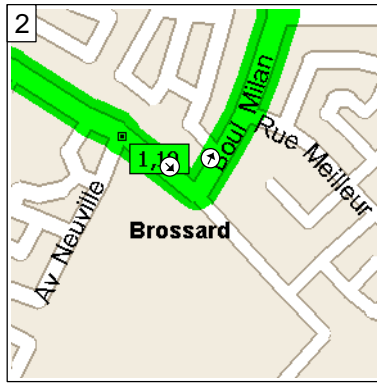

# Varenes

83.6 kilometers; 5 hours, 19 minutes

09:00 0.0 km  
 Depart near Brossard on Boul Rome (East) for 0.2 km

09:01 0.2 km  
 Turn LEFT (North) onto Boul Milan for 3.1 km

09:14 3.3 km  
 Continue (North-East) on Boul Gaetan-Boucher for 2.9 km

09:44 9.8 km  
 Turn RIGHT (North) onto Rue Legault for 0.1 km

09:45 9.9 km  
 Turn RIGHT (East) onto Ch de la Savane for 5.2 km

10:03 15.2 km  
 Continue (North) on Rue de Bretagne for 1.6 km

10:09 16.8 km  
Bear LEFT (North-West) onto Boul Montarville for 2.3 km