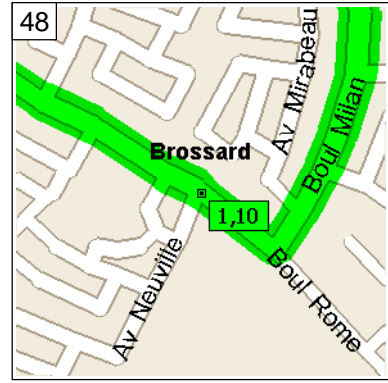

14:06 79.9 km  
 Turn LEFT (South) onto Boul Pelletier for 2.0 km

14:13 81.9 km  
 At 7882 Blvd Pelletier, Brossard QC, turn LEFT (East) onto Boul Rome for 1.7 km

14:19 83.6 km  
 Arrive near Brossard