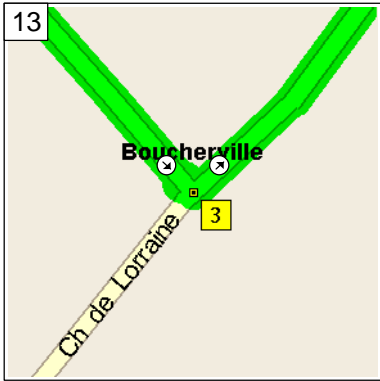

09:27 6.2 km  
 At 5985 Blvd Davis, Saint-Hubert QC, stay on Boul Gaetan-Boucher (North) for 0.7 km

09:31 6.9 km  
 Turn LEFT (North-West) onto Boul Cousineau for 2.4 km

09:41 9.2 km  
 Continue (North-West) on Ch de Chambly for 0.6 km

09:44 9.8 km  
 Turn RIGHT (North) onto Rue Legault for 0.1 km

09:45 9.9 km  
 Turn RIGHT (East) onto Ch de la Savane for 5.2 km

10:03 15.2 km  
 Continue (North) on Rue de Bretagne for 1.6 km

10:09 16.8 km  
Bear LEFT (North-West) onto Boul Montarville for 2.3 km

10:17 19.1 km  
Turn RIGHT (East) onto Ch de Touraine for 1.8 km

10:23 20.8 km  
Turn RIGHT (South-East) onto Boul de Montbrun for 0.9 km

10:26 21.7 km  
At near Sainte-Julie, turn LEFT (North-East) onto Ch de Lorraine for 3.4 km