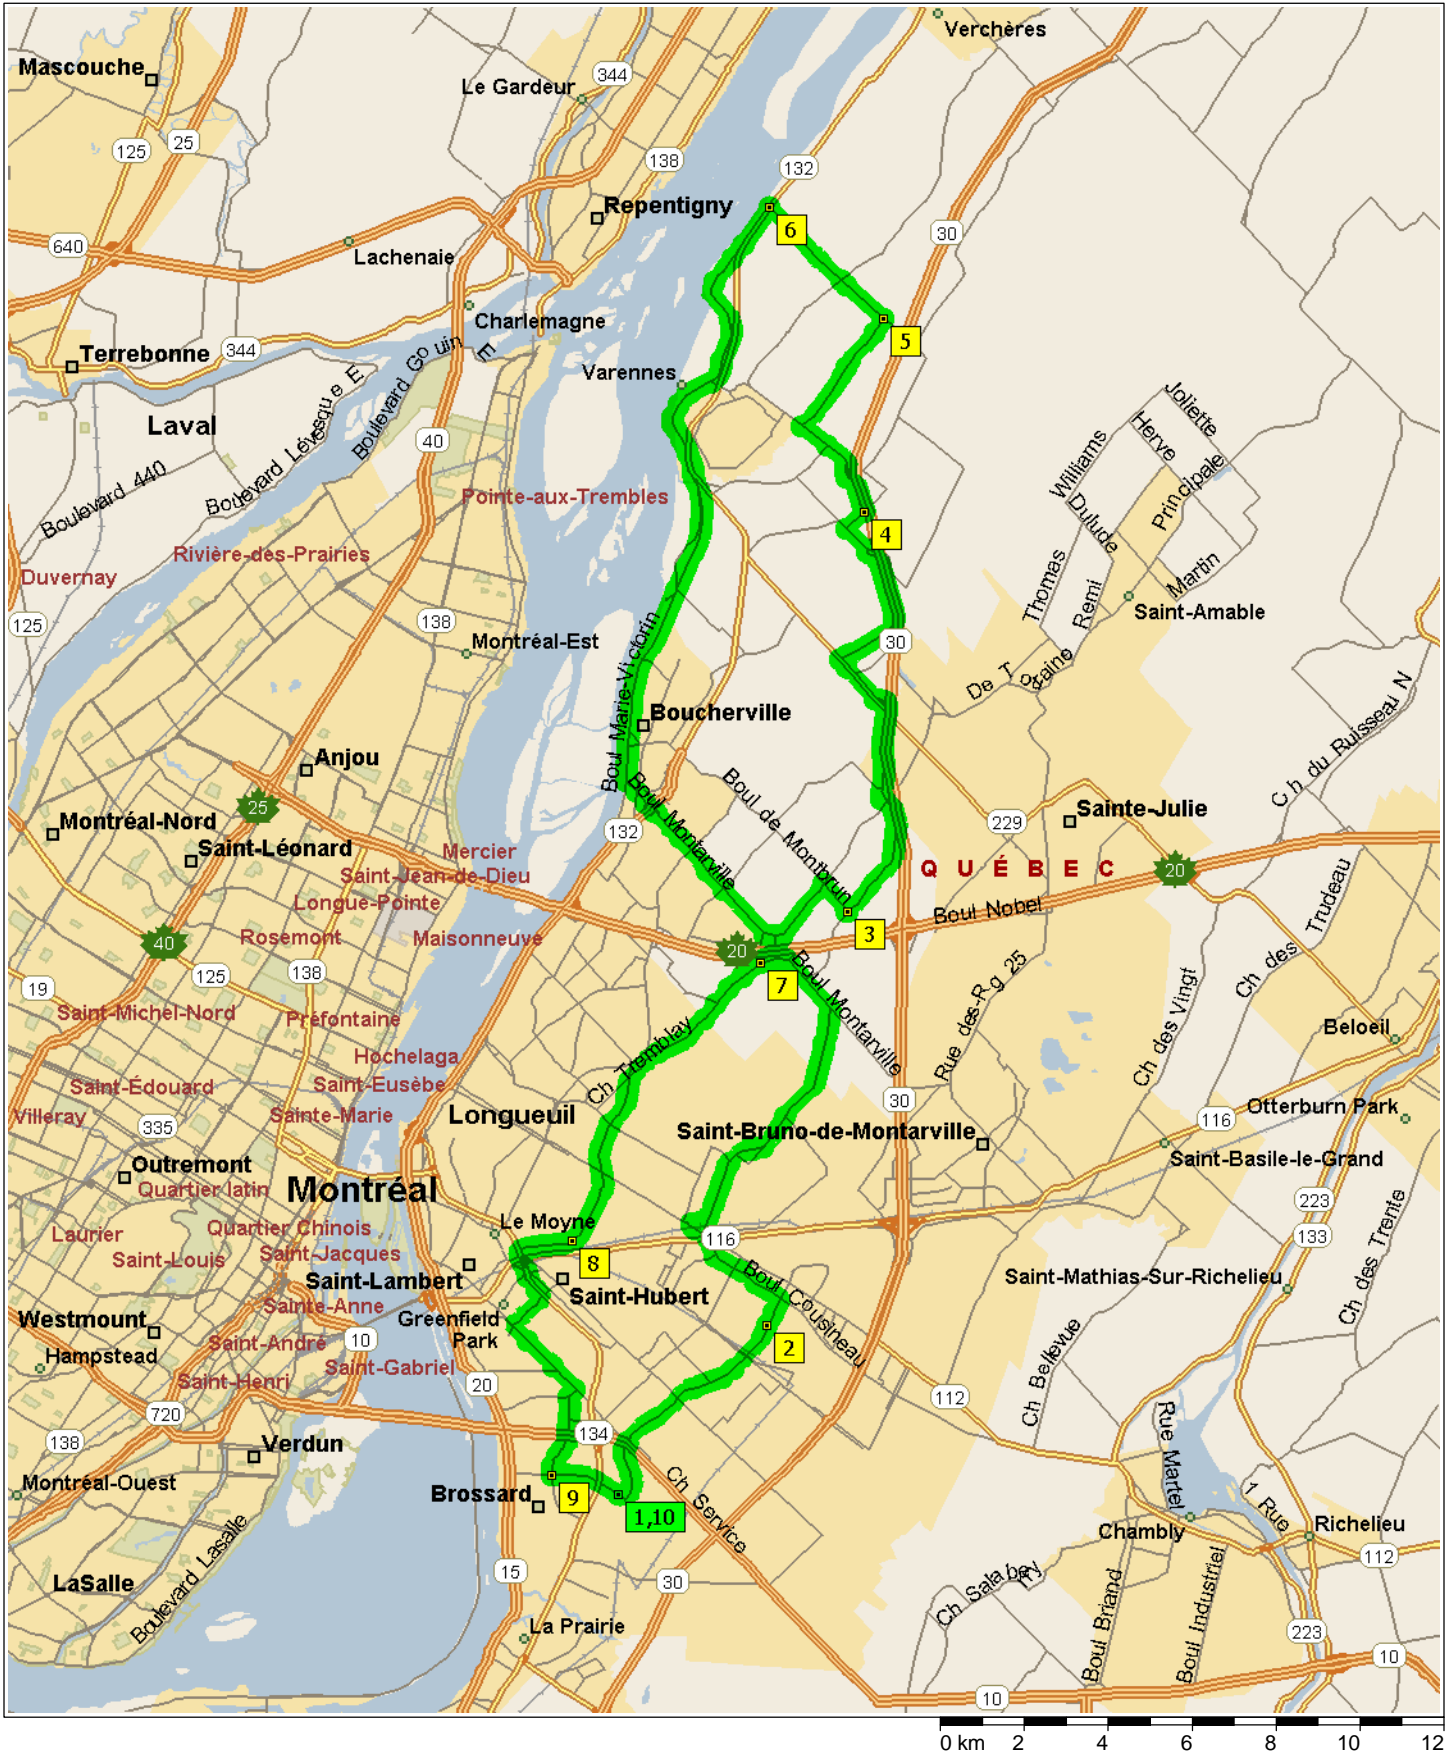

# Varenes

83.6 kilometers; 5 hours, 19 minutes

09:00 0.0 km  
 Depart near Brossard on Boul Rome (East) for 0.2 km

09:01 0.2 km  
 Turn LEFT (North) onto Boul Milan for 3.1 km

09:14 3.3 km  
 Continue (North-East) on Boul Gaetan-Boucher for 2.9 km

09:44 9.8 km  
 Turn RIGHT (North) onto Rue Legault for 0.1 km

09:45 9.9 km  
 Turn RIGHT (East) onto Ch de la Savane for 5.2 km

10:03 15.2 km  
 Continue (North) on Rue de Bretagne for 1.6 km

10:09 16.8 km  
Bear LEFT (North-West) onto Boul Montarville for 2.3 km

11:04 32.4 km  
Bear LEFT (North-West) onto Montée du Lac for 0.7 km

11:06 33.1 km  
Turn RIGHT (East) onto Ch Jean-Paul Choquet for 0.7 km

11:09 33.8 km  
 At Ch Jean-Paul Choquet, Varennes QC, stay on Ch Jean-Paul Choquet (North) for 1.2 km

12:11 51.4 km  
 Bear LEFT (South) onto Rte  
 Marie-Victorin for 2.4 km

12:20 53.7 km  
 Continue (South) on Boul  
 Marie-Victorin for 5.3 km

12:38 59.1 km  
 Bear LEFT (South-East) onto  
 Boul Montarville for 5.8 km