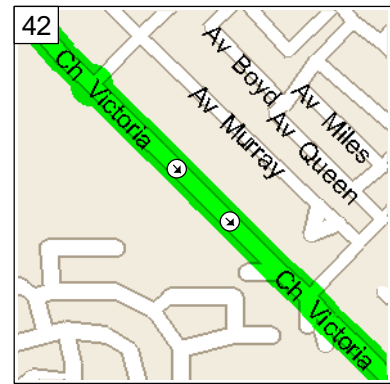

13:14 69.5 km  
 Bear LEFT (South) onto Boul  
 Jacques-Cartier E for 2.3 km

13:24 71.8 km  
 Bear LEFT (South) onto Boul Jacques-Cartier O for 2.0 km

13:34 73.8 km  
 At 981 Blvd Jacques-Cartier O, Longueuil QC, stay on Boul Jacques-Cartier O (West) for 1.3 km

13:41 75.1 km  
 Turn LEFT (South) onto HWY-134 for 1.3 km

13:46 76.4 km  
 Turn RIGHT (South-West) onto Boul Churchill for 1.0 km

13:52 77.4 km  
 Turn LEFT (South-East) onto Ch Victoria for 0.8 km

13:56 78.3 km  
 Continue (South-East) on Av Victoria for 0.2 km