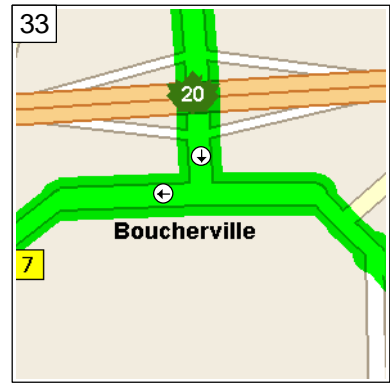

12:02 49.1 km  
 Continue (West) on Rue Ste-Anne for 0.2 km

12:03 49.3 km  
 Bear LEFT (South-West) onto Ste-Anne for 1.5 km

12:08 50.8 km  
 Bear RIGHT (South) onto  
 HWY-132 for 20 m

12:09 50.8 km  
 Bear LEFT (South) onto Rue du  
 Souvenir for 0.5 km

12:11 51.4 km  
 Bear LEFT (South) onto Rte  
 Marie-Victorin for 2.4 km

12:20 53.7 km  
 Continue (South) on Boul  
 Marie-Victorin for 5.3 km

12:38 59.1 km  
 Bear LEFT (South-East) onto  
 Boul Montarville for 5.8 km