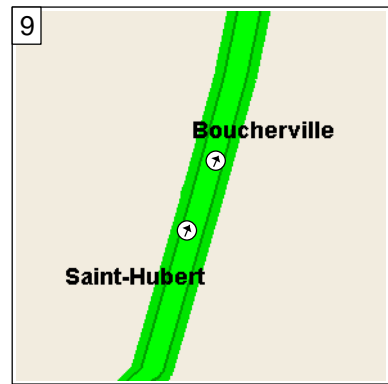

# Varenes

83.6 kilometers; 5 hours, 19 minutes

09:00 0.0 km  
 Depart near Brossard on Boul Rome (East) for 0.2 km

09:01 0.2 km  
 Turn LEFT (North) onto Boul Milan for 3.1 km

09:14 3.3 km  
 Continue (North-East) on Boul Gaetan-Boucher for 2.9 km

09:27 6.2 km  
 At 5985 Blvd Davis, Saint-Hubert QC, stay on Boul Gaetan-Boucher (North) for 0.7 km

09:31 6.9 km  
 Turn LEFT (North-West) onto Boul Cousineau for 2.4 km

09:41 9.2 km  
 Continue (North-West) on Ch de Chambly for 0.6 km

09:44 9.8 km  
 Turn RIGHT (North) onto Rue Legault for 0.1 km

09:45 9.9 km  
 Turn RIGHT (East) onto Ch de la Savane for 5.2 km

10:03 15.2 km  
 Continue (North) on Rue de Bretagne for 1.6 km

10:09 16.8 km  
Bear LEFT (North-West) onto Boul Montarville for 2.3 km

10:17 19.1 km  
Turn RIGHT (East) onto Ch de Touraine for 1.8 km

10:23 20.8 km  
Turn RIGHT (South-East) onto Boul de Montbrun for 0.9 km

10:26 21.7 km  
At near Sainte-Julie, turn LEFT (North-East) onto Ch de Lorraine for 3.4 km