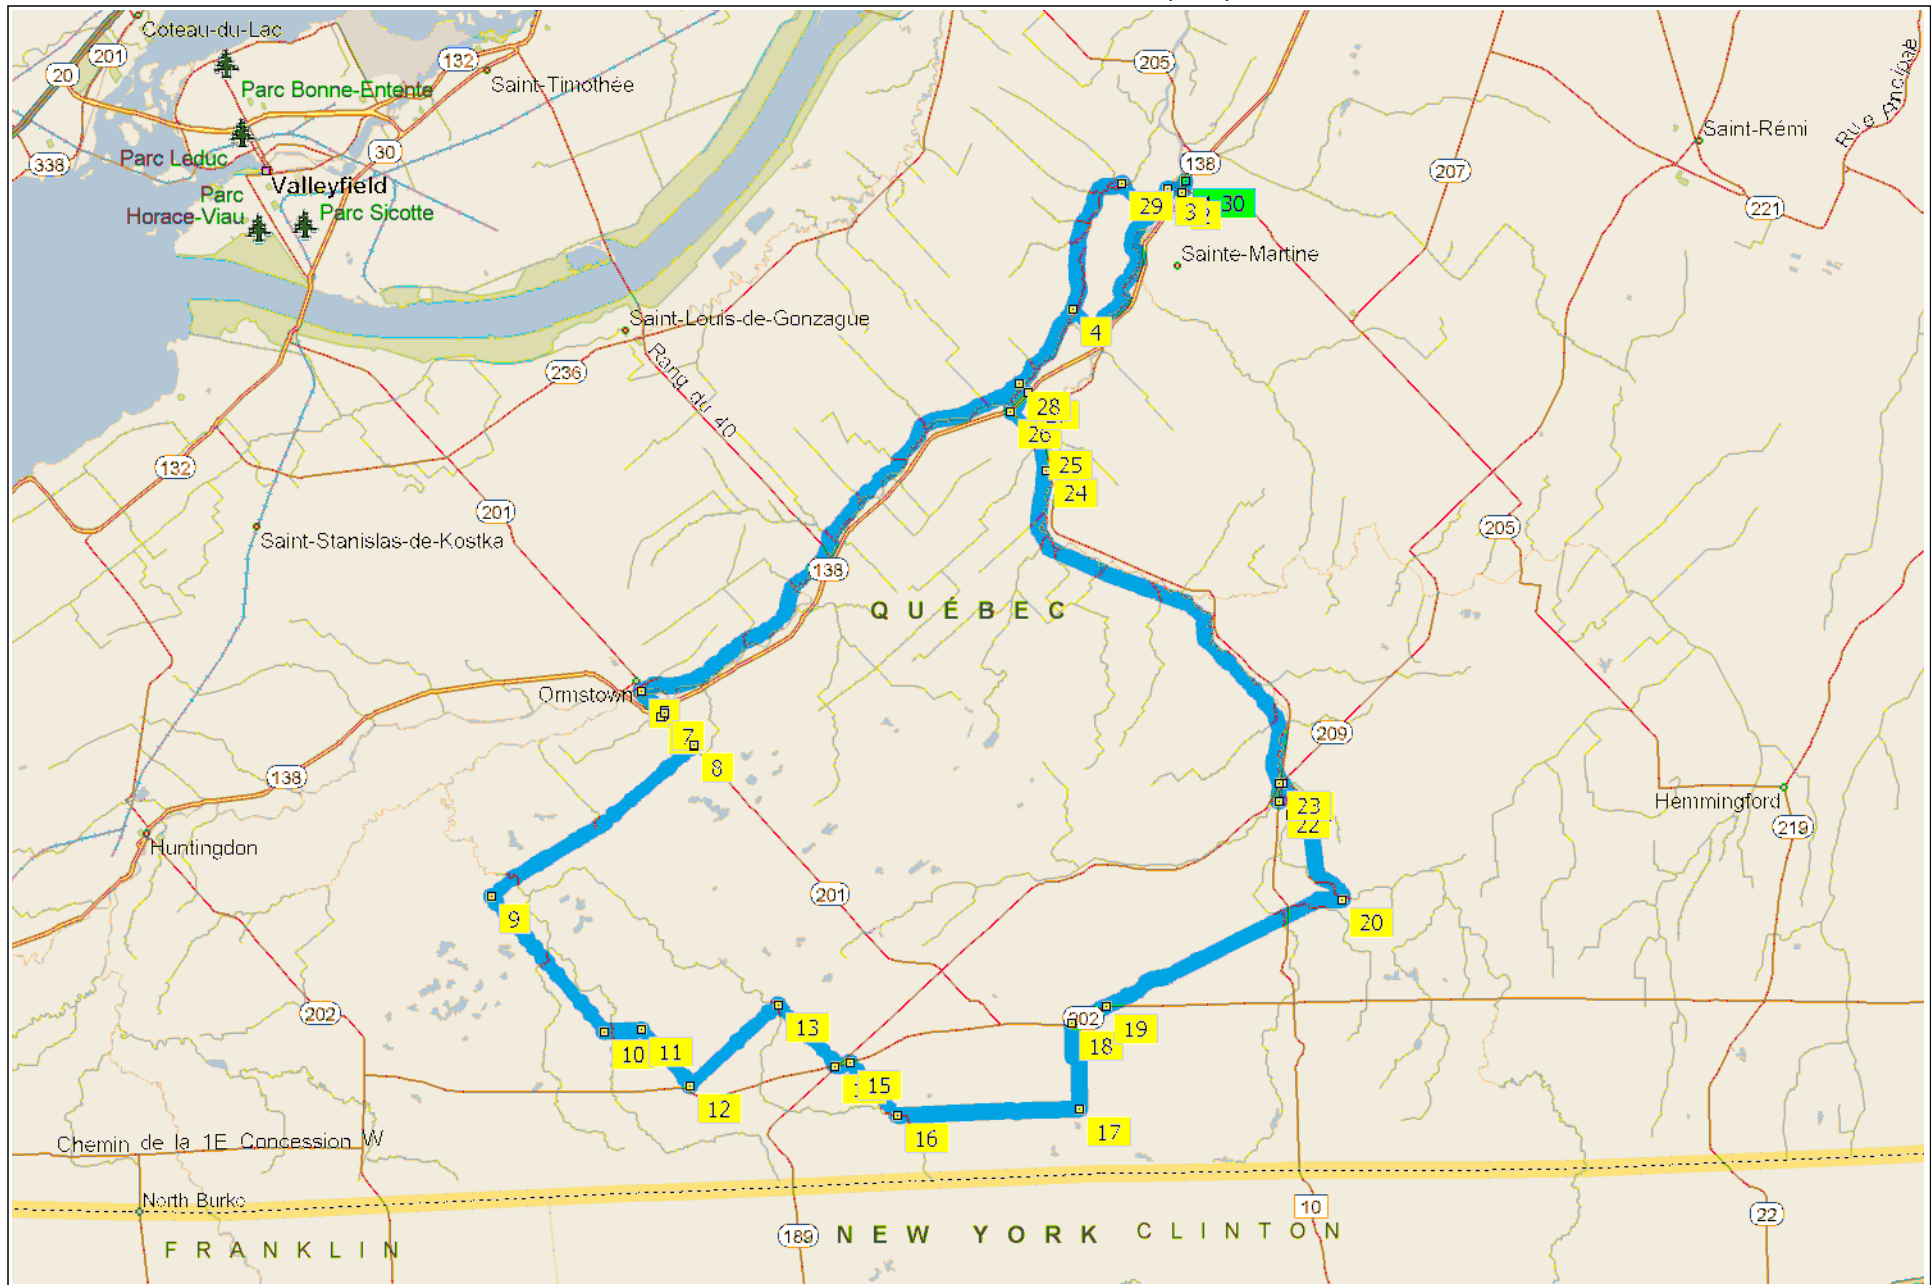

# ste-martine - franklin 97km (GL)

Copyright © and (P) 1988–2009 Microsoft Corporation and/or its suppliers. All rights reserved. <http://www.microsoft.com/streets/>  
Certain mapping and direction data © 2009 NAVTEQ. All rights reserved. The Data for areas of Canada includes information taken with permission from Canadian authorities, including: © Her Majesty the Queen in Right of Canada, © Queen's Printer for Ontario. NAVTEQ and NAVTEQ ON BOARD are trademarks of NAVTEQ. © 2009 Tele Atlas North America, Inc. All rights reserved. Tele Atlas and Tele Atlas North America are trademarks of Tele Atlas, Inc. © 2009 by Applied Geographic Systems. All rights reserved.