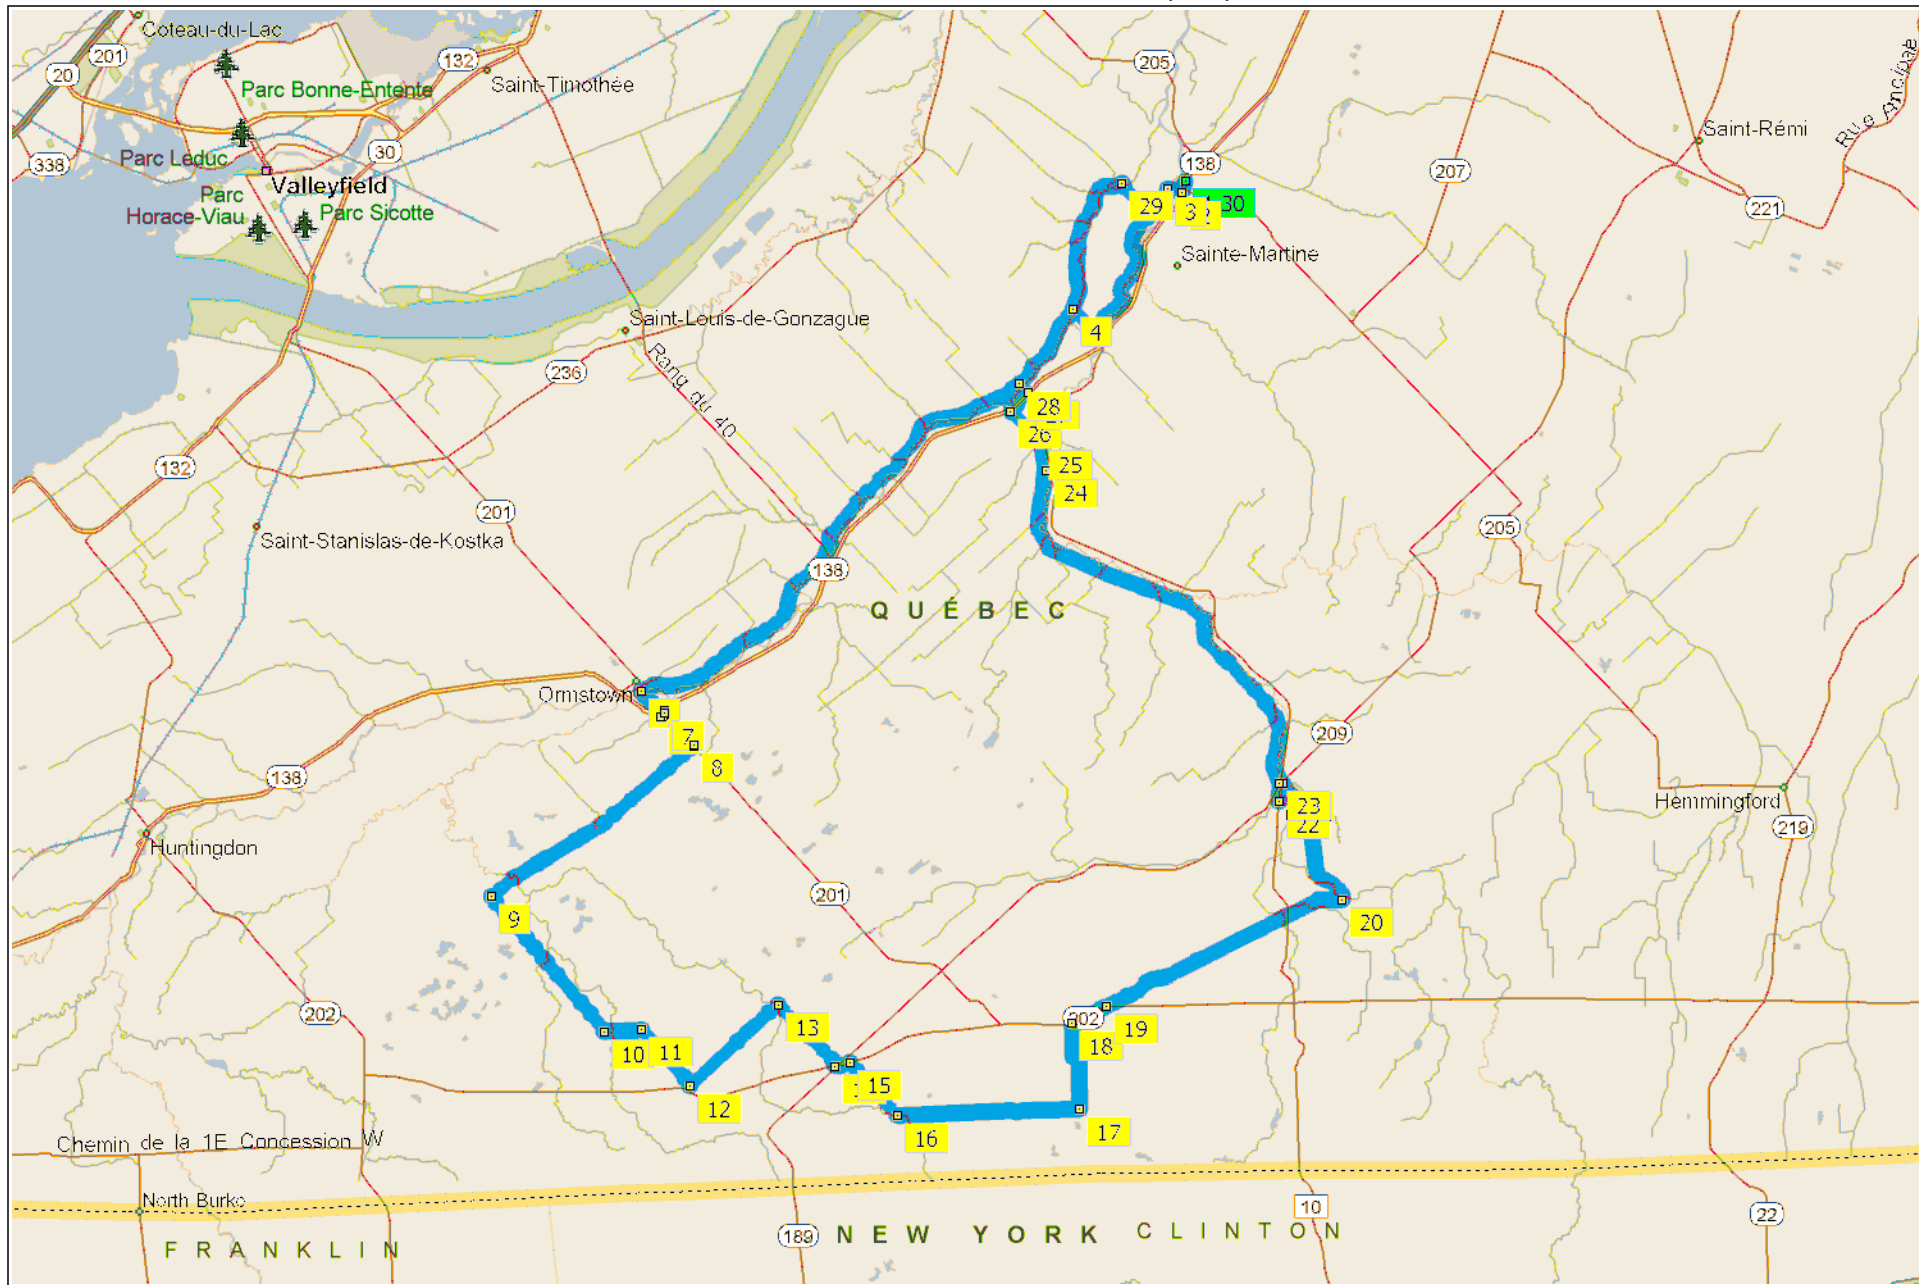

ste-martine - franklin 97km (GL)

Copyright © and (P) 1988–2009 Microsoft Corporation and/or its suppliers. All rights reserved. <http://www.microsoft.com/streets/>
Certain mapping and direction data © 2009 NAVTEQ. All rights reserved. The Data for areas of Canada includes information taken with permission from Canadian authorities, including: © Her Majesty the Queen in Right of Canada, © Queen's Printer for Ontario. NAVTEQ and NAVTEQ ON BOARD are trademarks of NAVTEQ. © 2009 Tele Atlas North America, Inc. All rights reserved. Tele Atlas and Tele Atlas North America are trademarks of Tele Atlas, Inc. © 2009 by Applied Geographic Systems. All rights reserved.