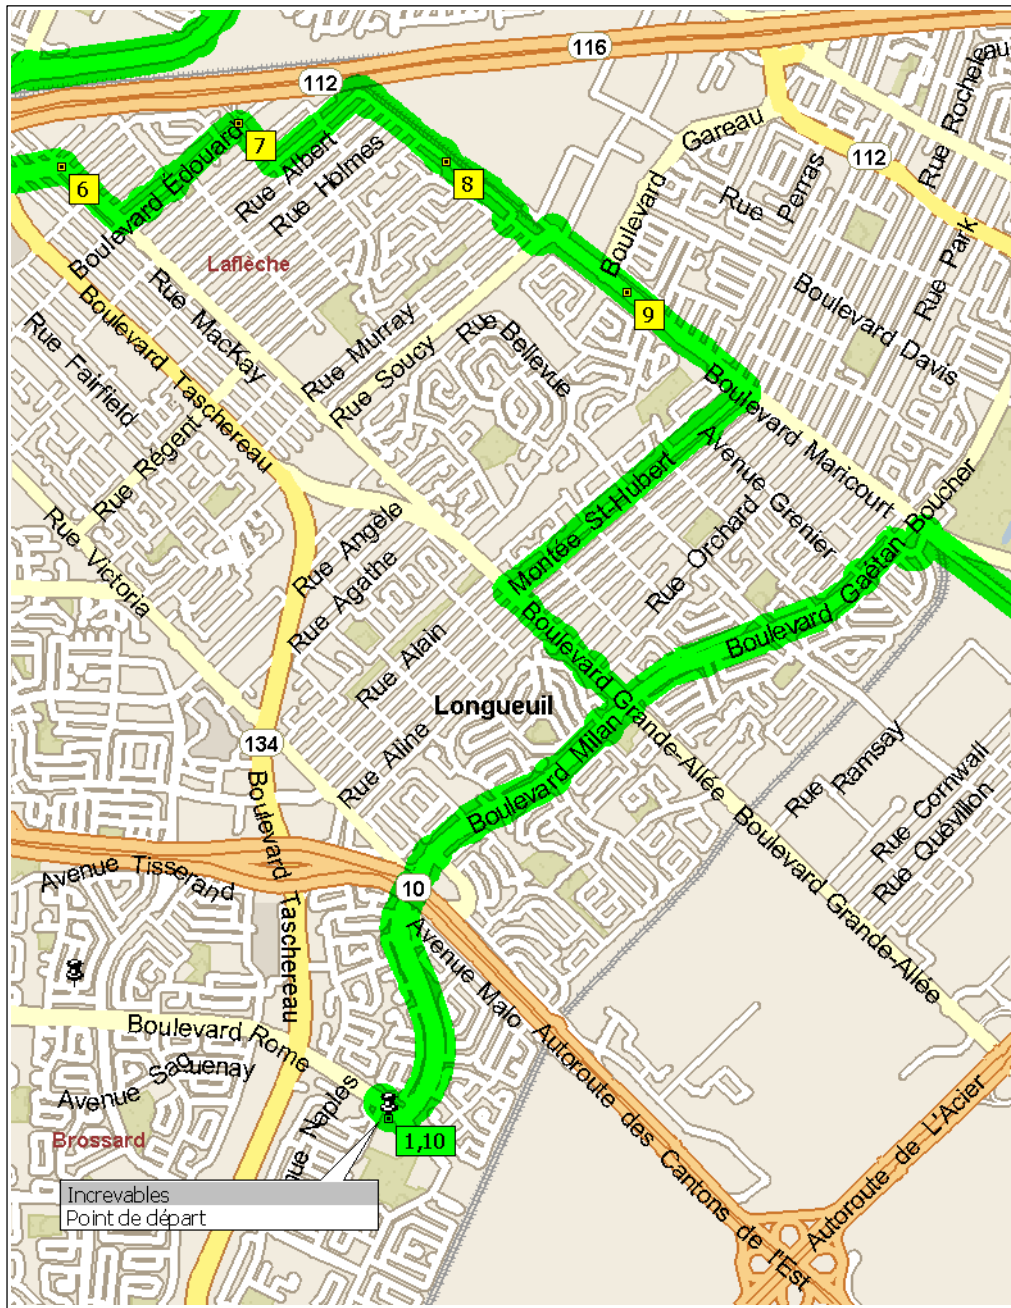

12:01	45.5 km	Bear RIGHT (South-West) onto Local road(s) for 0.3 km
12:02	45.9 km	Bear LEFT (West) onto Local road(s) for 1.5 km
12:07	47.4 km	Road name changes to Rue Principale for 6.7 km
12:28	54.1 km	Road name changes to De Touraine for 0.2 km
12:29	54.3 km	Turn RIGHT (North-West) onto Pierre for 0.2 km
12:30	54.5 km	5 At near Saint-Amable, return South-East on Pierre for 0.2 km
12:31	54.7 km	Turn RIGHT (West) onto De Touraine for 3.9 km
12:43	58.6 km	Bear LEFT (South) onto Chemin De la Belle Riviere for 0.2 km
12:44	58.9 km	Road name changes to Chemin de la Belle-Rivière for 2.0 km
12:52	60.9 km	Road name changes to Rue de Touraine for 4.3 km
13:05	65.2 km	Keep STRAIGHT onto Boulevard de Montarville for 0.5 km
13:08	65.7 km	Turn RIGHT (West) onto Chemin du Tremblay for 4.7 km
13:28	70.4 km	Turn LEFT (South) onto Boulevard Jacques-Cartier E for 2.4 km
13:39	72.9 km	Road name changes to Local road(s) for 20 m
13:40	72.9 km	Road name changes to Boulevard Jacques-Cartier W for 3.0 km
13:53	75.9 km	Take Ramp onto RTE-134 [Boulevard Taschereau] for 0.9 km towards RTE-134
13:56	76.8 km	Bear LEFT (East) onto Local road(s) for 20 m
13:57	76.9 km	Keep LEFT onto Rue Mance for 0.1 km
13:58	77.0 km	Turn LEFT (East) onto Rue Montcalm for 0.3 km
13:59	77.3 km	6 At near Longueuil, turn RIGHT (South-East) onto Boulevard Grande-Allée for 0.5 km
14:02	77.7 km	Turn LEFT (East) onto Boulevard Édouard for 0.9 km
14:07	78.6 km	7 At near Longueuil, turn RIGHT (South-East) onto Rue Élisabeth for 0.3 km
14:09	79.0 km	Turn LEFT (North-East) onto Rue Georges for 0.6 km
14:13	79.6 km	Road name changes to Boulevard Maricourt for 0.6 km