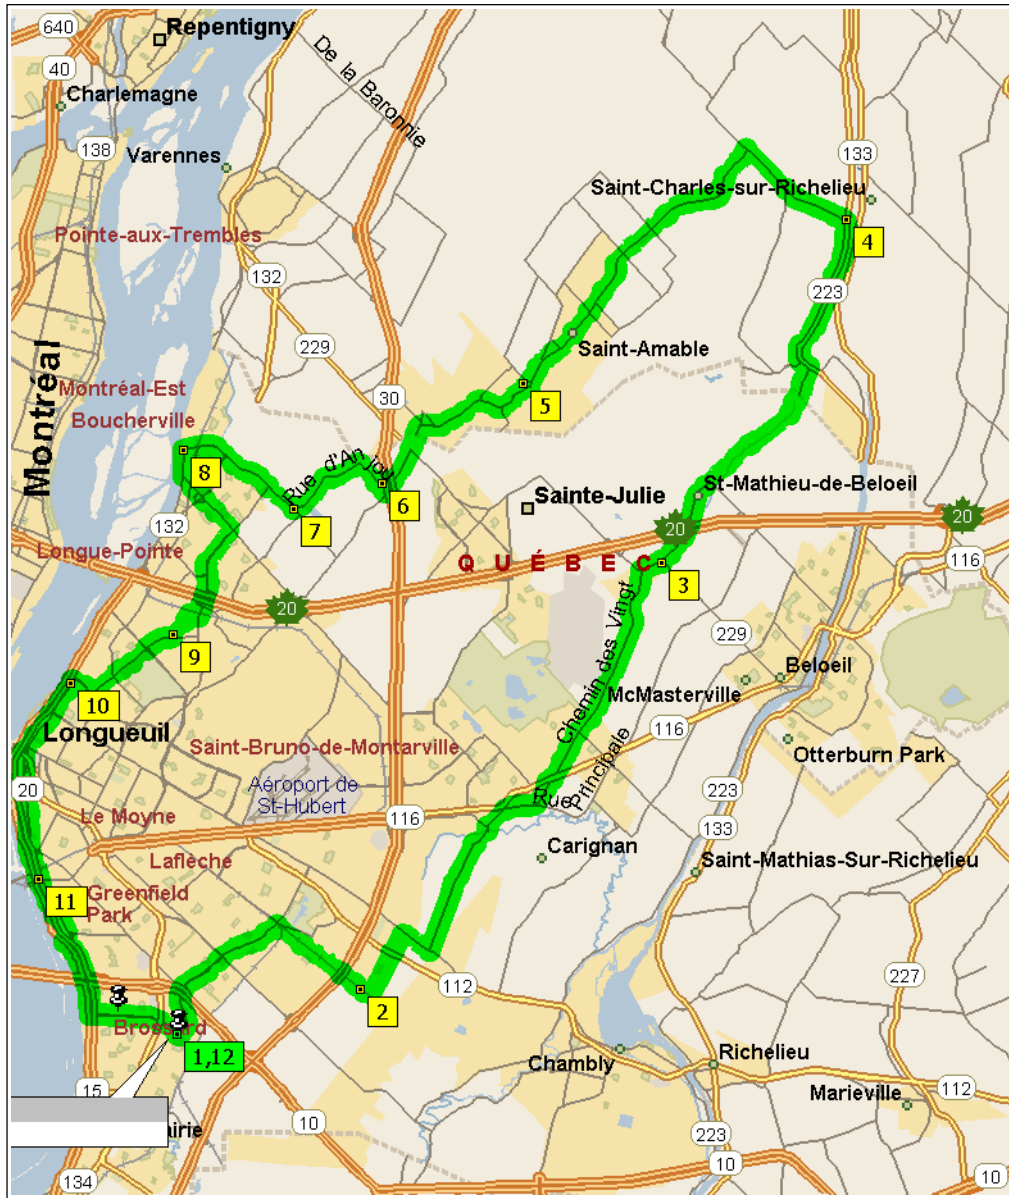

St-Marc-Boucherville (95 km)

95.3 kilometers; 6 hours, 22 minutes

09:00	0.0 km	1 Depart Incevables on Local road(s) (North-East) for 40 m
09:00	0.1 km	Turn RIGHT (East) onto Boulevard Rome, then immediately turn LEFT (East) onto Boulevard Milan for 3.2 km
09:15	3.3 km	Bear RIGHT (North-East) onto Local road(s) for 10 m
09:15	3.3 km	Road name changes to Boulevard Gaétan Boucher for 1.8 km
09:24	5.1 km	Turn RIGHT (South-East) onto Avenue Brabant for 0.2 km
09:25	5.2 km	Bear LEFT (North) onto Rue Beauséjour, then immediately turn RIGHT (South-East) onto Boulevard Maricourt for 2.0 km
09:38	7.3 km	Turn LEFT (East) onto Boulevard Kimber for 1.4 km
09:46	8.6 km	2 At near Carignan, stay on Boulevard Kimber (South-East) for 0.4 km
09:48	9.0 km	Turn LEFT (North) onto Boulevard Mountainview for 2.2 km
10:01	11.2 km	Turn RIGHT (South-East) onto Chemin de Chambly for 1.0 km
10:05	12.2 km	Turn LEFT (North) onto Boulevard le Grand (W) for 5.8 km
10:26	18.0 km	Keep LEFT onto Grand Boulevard for 1.0 km
10:31	19.0 km	Bear RIGHT (East) onto RTE-116 [Boulevard Sir-Wilfrid-Laurier] for 0.2 km
10:32	19.2 km	Bear LEFT (North) onto Chemin des Vingt for 7.2 km
10:58	26.4 km	Turn RIGHT (East) onto RTE-229 [Rue Bernard-Pilon] for 0.7 km
11:01	27.1 km	3 At Chemin du Ruisseau N, turn LEFT (North) onto Chemin du Ruisseau N for 6.7 km
11:26	33.8 km	Road name changes to Rang Ruisseau S for 0.2 km
11:27	34.0 km	Road name changes to Chemin Du Ruisseau N for 0.9 km
11:30	35.0 km	Turn LEFT (North-West) onto HWY-223 for 5.0 km
11:44	40.0 km	4 At HWY-223, turn LEFT (West) onto Local road(s) for 3.8 km
11:56	43.8 km	Turn LEFT (South-West) onto Local road(s) for 1.7 km