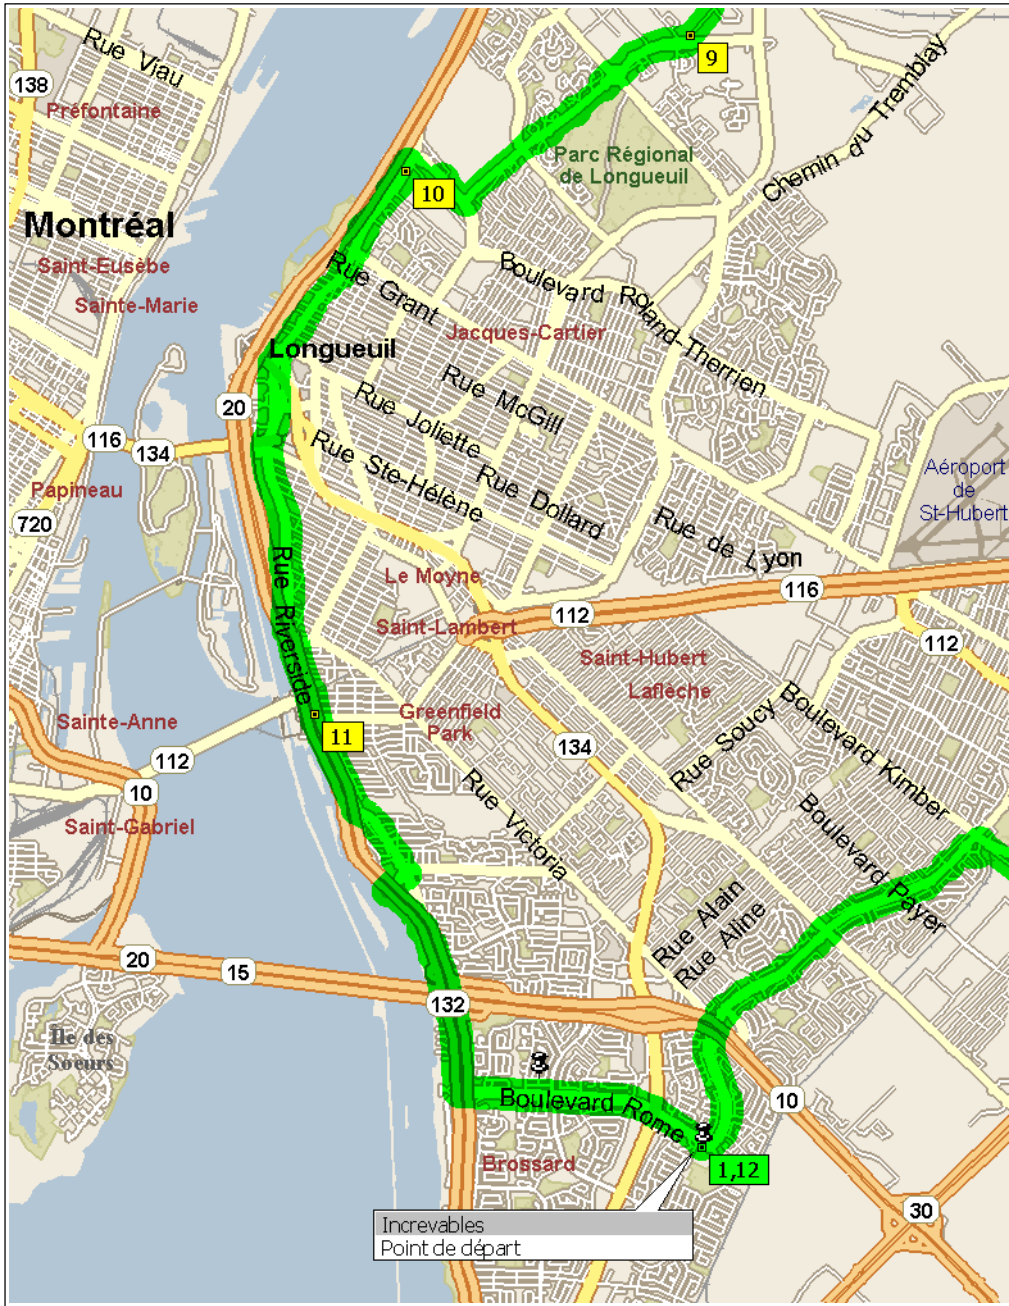

12:01	45.5 km	Bear RIGHT (South-West) onto Local road(s) for 0.3 km
12:02	45.9 km	Bear LEFT (West) onto Local road(s) for 1.5 km
12:07	47.4 km	Road name changes to Rue Principale for 6.7 km
12:28	54.1 km	Road name changes to De Touraine for 0.2 km
12:29	54.3 km	Turn RIGHT (North-West) onto Pierre for 0.2 km
12:30	54.5 km	5 At near Saint-Amable, return South-East on Pierre for 0.2 km
12:31	54.7 km	Turn RIGHT (West) onto De Touraine for 3.9 km
12:43	58.6 km	Bear LEFT (South) onto Chemin De la Belle Riviere for 0.2 km
12:44	58.9 km	Road name changes to Chemin de la Belle-Rivière for 2.0 km
12:52	60.9 km	Turn RIGHT (North-West) onto Rue de Lorraine for 0.4 km
12:53	61.3 km	6 At near Sainte-Julie, stay on Rue de Lorraine (North) for 10 m
12:53	61.3 km	Turn LEFT (West) onto Rue d' Anjou for 3.5 km
13:04	64.8 km	7 At near Sainte-Julie, turn RIGHT (North-West) onto Rue de Montbrun for 4.1 km
13:20	68.9 km	8 At near Varennes, turn LEFT (South) onto Boulevard Marie-Victorin for 0.8 km
13:24	69.7 km	Bear LEFT (South-East) onto Boulevard de Montarville for 2.3 km
13:34	72.0 km	Turn RIGHT (South-West) onto Boulevard de Mortagne for 2.9 km
13:47	74.9 km	Road name changes to Boulevard Jacques-Cartier E for 0.1 km
13:48	75.0 km	Turn RIGHT (West) onto Chemin du Lac for 1.1 km
13:55	76.1 km	9 At near Longueuil, stay on Chemin du Lac (South-West) for 0.1 km
13:56	76.2 km	Turn RIGHT (West) onto Boulevard Fernand-Lafontaine for 3.0 km
14:09	79.3 km	Take Local road(s) (RIGHT) onto Boulevard Roland-Therrien for 0.4 km
14:12	79.6 km	Turn LEFT (South-West) onto Rue d' Auteuil for 0.2 km