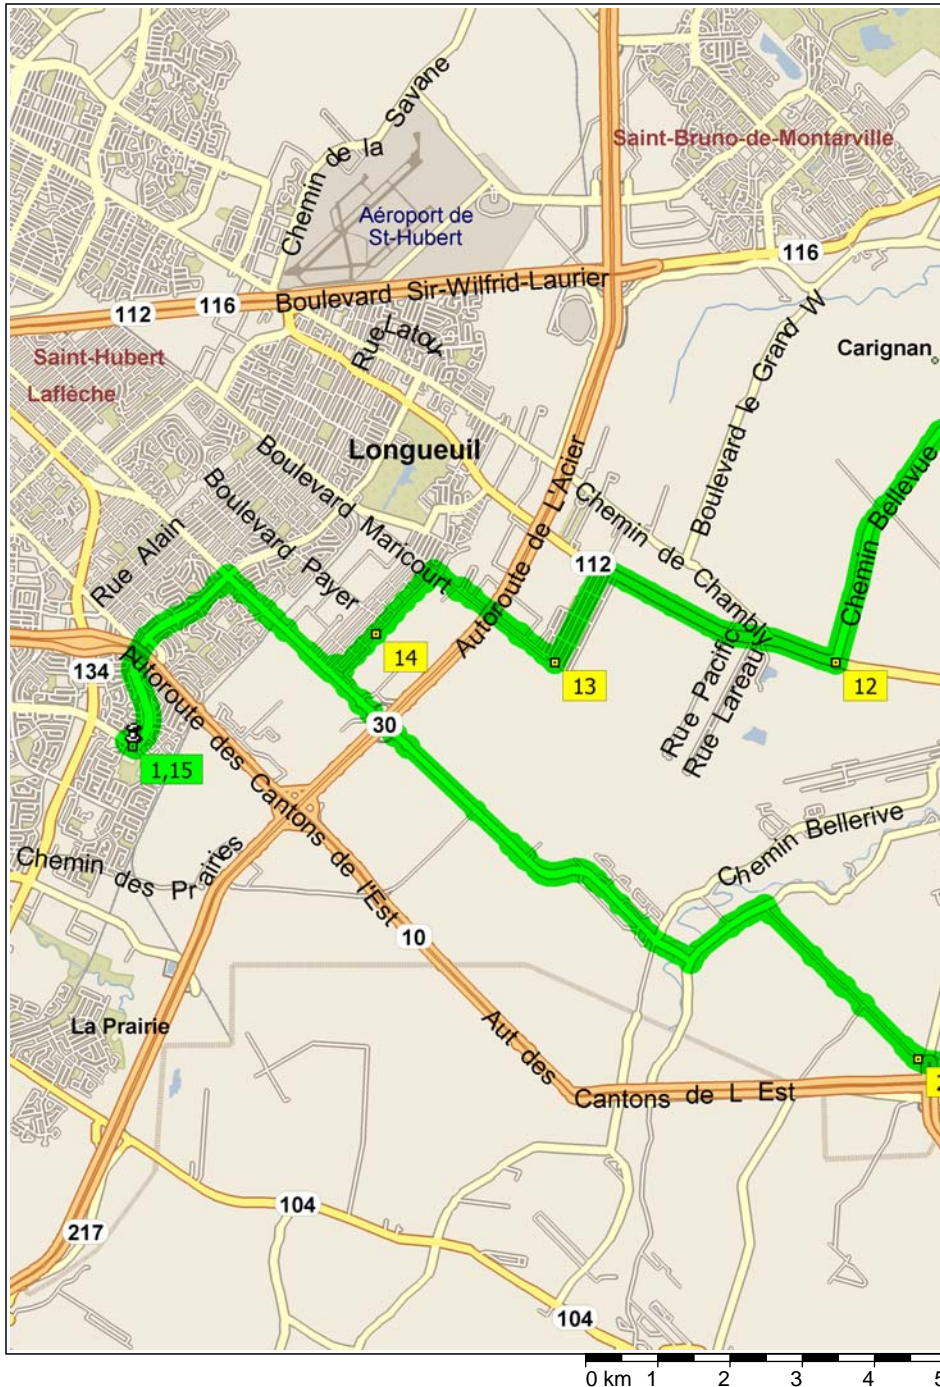

- 13:31 67.3 km Turn LEFT (West) onto RTE-112 [Chemin de Chambly] for 3.5 km
- 13:42 70.8 km Turn LEFT (South) onto Boulevard Mountainview for 1.5 km
- 13:50 72.3 km **13** At 3994 Blvd Mountainview, Longueuil QC, turn RIGHT (North-West) onto Boulevard Kimber for 1.7 km
- 14:01 74.1 km Turn RIGHT (North-West) onto Boulevard Maricourt for 0.4 km
- 14:04 74.5 km Turn LEFT (South-West) onto Rue Nantel for 1.2 km
- 14:10 75.7 km **14** At near La Prairie, stay on Rue Nantel (South-West) for 0.8 km
- 14:15 76.5 km Turn LEFT (South-West) onto Rue Belmont, then immediately turn RIGHT (North-West) onto Boulevard Grande-Allée for 2.1 km
- 14:27 78.6 km Turn LEFT (South-West) onto Local road(s) for 10 m
- 14:27 78.6 km Bear RIGHT (West) onto Boulevard Milan for 3.1 km
- 14:42 81.7 km Turn RIGHT (North-West) onto Boulevard Rome, then immediately turn LEFT (South) onto Rue Neuville for 0.2 km
- 14:44 81.8 km Turn LEFT (South-East) onto Boulevard Rome for 0.1 km
- 14:45 81.9 km **15** Arrive near La Prairie