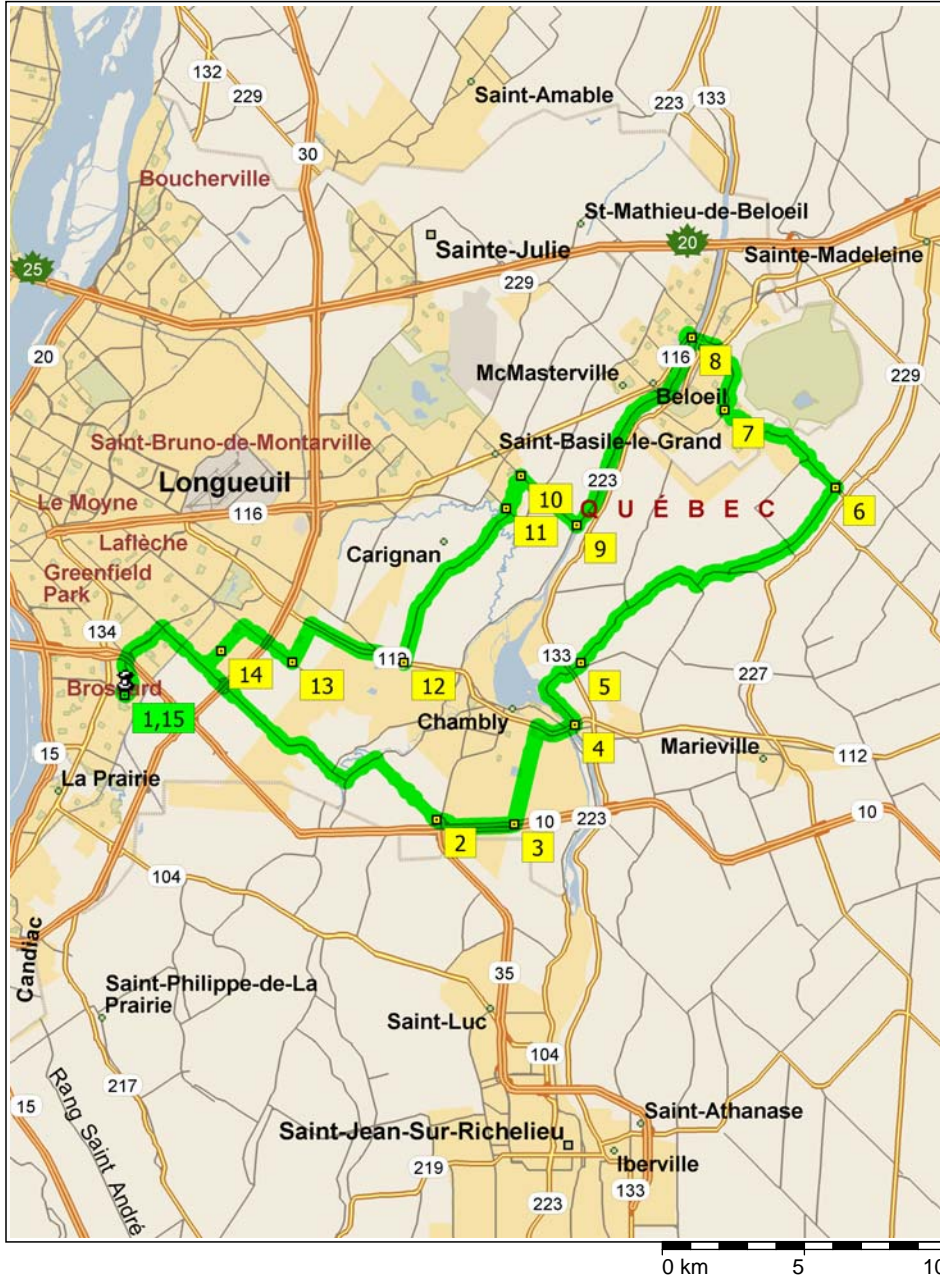

st-jean Baptiste - st-hilaire - st-basile (82 km)

81.9 kilometers; 5 hours, 45 minutes

09:00	0.0 km	1 Depart near La Prairie on Boulevard Rome (East) for 40 m
09:00	0.1 km	Turn LEFT (East) onto Boulevard Milan for 3.1 km
09:16	3.2 km	Turn RIGHT (South-East) onto Boulevard Grande-Allée for 6.1 km
09:41	9.2 km	Road name changes to Chemin Grande-Allée for 2.6 km
09:50	11.8 km	Turn LEFT (North) onto Chemin Salaberry for 1.3 km
09:55	13.1 km	Turn RIGHT (South) onto Chemin de la Grande-Ligne for 3.0 km
10:07	16.1 km	2 At near Chambly, stay on Chemin de la Grande-Ligne (East) for 0.2 km
10:08	16.3 km	Road name changes to Rue Briand for 0.3 km
10:09	16.6 km	Keep STRAIGHT onto Rue de Champlain for 2.3 km
10:19	18.9 km	3 At near Chambly, road name changes to Boulevard Industriel for 3.5 km
10:35	22.5 km	Turn RIGHT (East) onto RTE-112 [RTE-223] for 1.2 km
10:40	23.7 km	Road name changes to HWY-112 for 0.2 km
10:40	23.9 km	4 At 3 Blvd Richelieu, Richelieu QC, turn LEFT (North) onto Rue 1ÈRE for 1.6 km
10:46	25.5 km	Road name changes to Chemin Richelieu for 1.3 km
10:51	26.8 km	Road name changes to Chemin Riviere des Hurons E for 0.5 km
10:53	27.3 km	5 At Chemin Riviere des Hurons E, Saint-Mathias-Sur-Richelieu QC, stay on Chemin Riviere des Hurons E (North) for 5.6 km
11:11	32.8 km	Turn LEFT to stay on Chemin Riviere des Hurons E for 1.3 km
11:16	34.1 km	Turn LEFT (North) onto Local road(s) for 90 m
11:17	34.2 km	Road name changes to Rue Villeneuve for 2.3 km
11:25	36.5 km	Road name changes to Rang De la Rivière Nord for 2.7 km