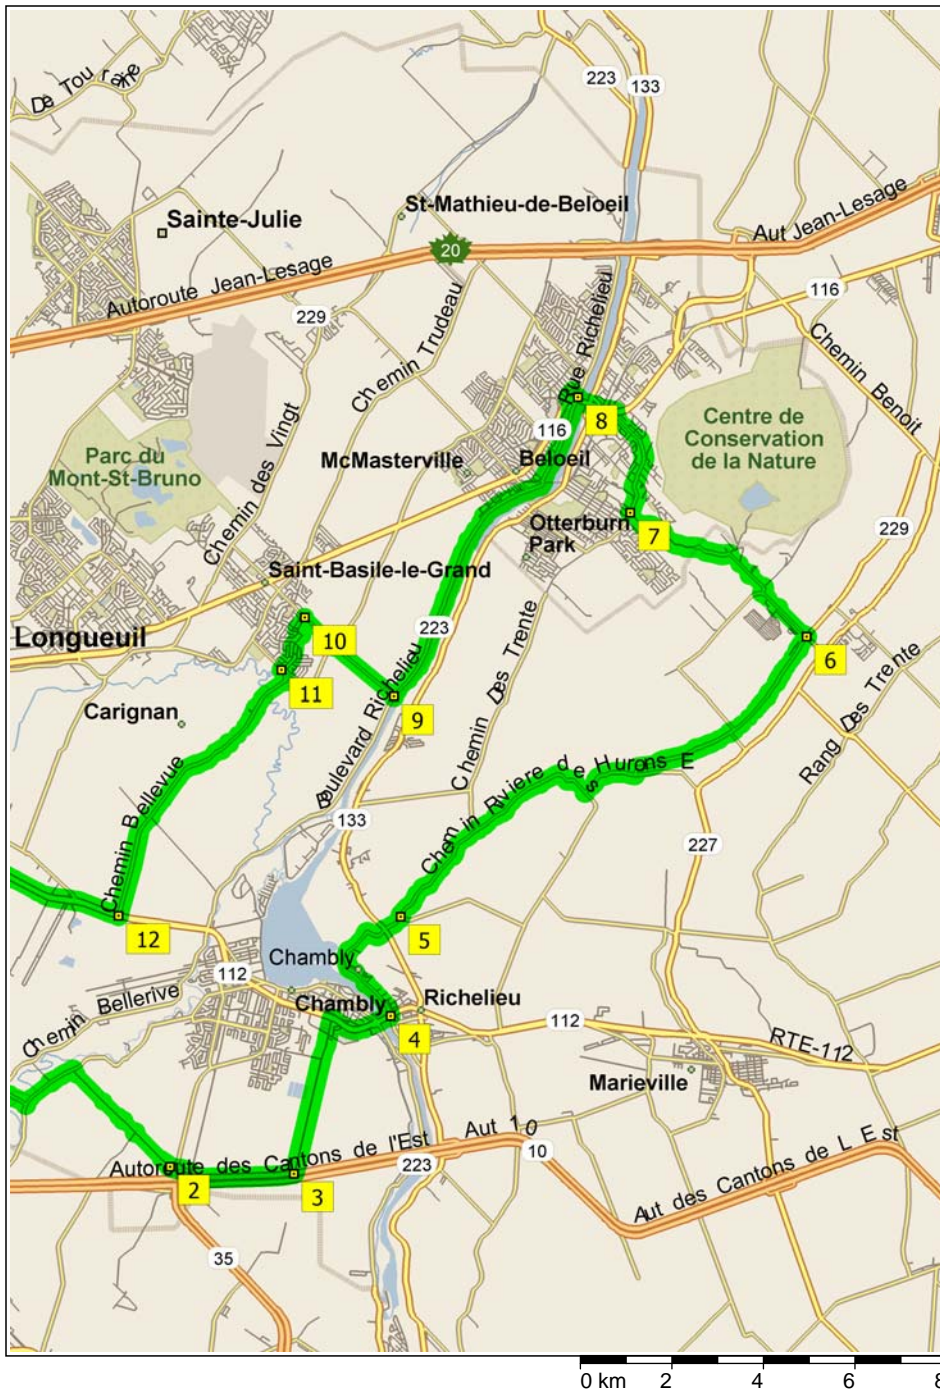

st-jean Baptiste - st-hilaire - st-basile (82 km)

81.9 kilometers; 5 hours, 45 minutes

09:00	0.0 km	1 Depart near La Prairie on Boulevard Rome (East) for 40 m
09:00	0.1 km	Turn LEFT (East) onto Boulevard Milan for 3.1 km
09:16	3.2 km	Turn RIGHT (South-East) onto Boulevard Grande-Allée for 6.1 km
09:41	9.2 km	Road name changes to Chemin Grande-Allée for 2.6 km
09:50	11.8 km	Turn LEFT (North) onto Chemin Salaberry for 1.3 km
09:55	13.1 km	Turn RIGHT (South) onto Chemin de la Grande-Ligne for 3.0 km
10:07	16.1 km	2 At near Chambly, stay on Chemin de la Grande-Ligne (East) for 0.2 km
10:08	16.3 km	Road name changes to Rue Briand for 0.3 km
10:09	16.6 km	Keep STRAIGHT onto Rue de Champlain for 2.3 km
10:19	18.9 km	3 At near Chambly, road name changes to Boulevard Industriel for 3.5 km
10:35	22.5 km	Turn RIGHT (East) onto RTE-112 [RTE-223] for 1.2 km
10:40	23.7 km	Road name changes to HWY-112 for 0.2 km
10:40	23.9 km	4 At 3 Blvd Richelieu, Richelieu QC, turn LEFT (North) onto Rue 1ÈRE for 1.6 km
10:46	25.5 km	Road name changes to Chemin Richelieu for 1.3 km
10:51	26.8 km	Road name changes to Chemin Riviere des Hurons E for 0.5 km
10:53	27.3 km	5 At Chemin Riviere des Hurons E, Saint-Mathias-Sur-Richelieu QC, stay on Chemin Riviere des Hurons E (North) for 5.6 km
11:11	32.8 km	Turn LEFT to stay on Chemin Riviere des Hurons E for 1.3 km
11:16	34.1 km	Turn LEFT (North) onto Local road(s) for 90 m
11:17	34.2 km	Road name changes to Rue Villeneuve for 2.3 km
11:25	36.5 km	Road name changes to Rang De la Rivière Nord for 2.7 km