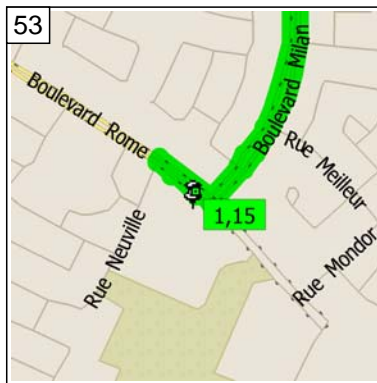

14:27 78.6 km  
Turn LEFT (South-West) onto Local road(s) for 10 m

14:27 78.6 km  
Bear RIGHT (West) onto Boulevard Milan for 3.1 km

14:42 81.7 km  
Turn RIGHT (North-West) onto Boulevard Rome, then immediately turn LEFT (South) onto Rue Neuville for 0.2 km

14:44 81.8 km  
Turn LEFT (South-East) onto Boulevard Rome for 0.1 km

14:45 81.9 km  
Arrive near La Prairie