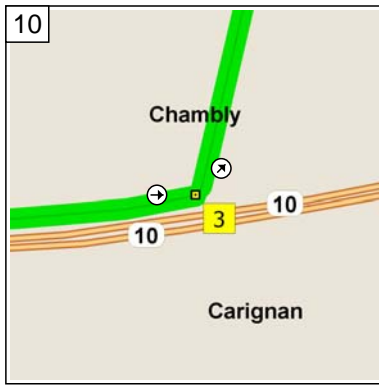

09:55 13.1 km  
Turn RIGHT (South) onto Chemin de la Grande-Ligne for 3.0 km

10:07 16.1 km  
At near Chambly, stay on Chemin de la Grande-Ligne (East) for 0.2 km

10:08 16.3 km  
Road name changes to Rue Briand for 0.3 km

10:09 16.6 km  
Keep STRAIGHT onto Rue de Champlain for 2.3 km

10:19 18.9 km  
At near Chambly, road name changes to Boulevard Industriel for 3.5 km

10:35 22.5 km  
Turn RIGHT (East) onto RTE-112 [RTE-223] for 1.2 km