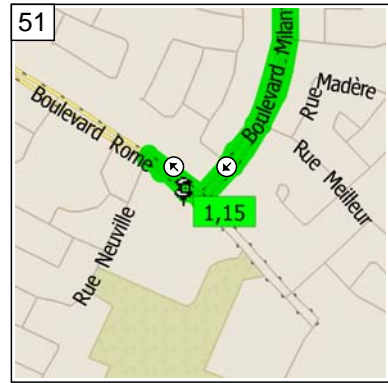

13:50 72.3 km  
 At 3994 Blvd Mountainview, Longueuil QC, turn RIGHT (North-West) onto Boulevard Kimber for 1.7 km

14:01 74.1 km  
 Turn RIGHT (North-West) onto Boulevard Maricourt for 0.4 km

14:04 74.5 km  
Turn LEFT (South-West) onto Rue Nantel for 1.2 km

14:10 75.7 km  
At near La Prairie, stay on Rue Nantel (South-West) for 0.8 km

14:15 76.5 km  
Turn LEFT (South-West) onto Rue Belmont, then immediately turn RIGHT (North-West) onto Boulevard Grande-Allée for 2.1 km

14:27 78.6 km  
Turn LEFT (South-West) onto Local road(s) for 10 m

14:27 78.6 km  
Bear RIGHT (West) onto Boulevard Milan for 3.1 km

14:42 81.7 km  
Turn RIGHT (North-West) onto Boulevard Rome, then immediately turn LEFT (South) onto Rue Neuville for 0.2 km

14:44 81.8 km  
Turn LEFT (South-East) onto Boulevard Rome for 0.1 km

14:45 81.9 km  
Arrive near La Prairie