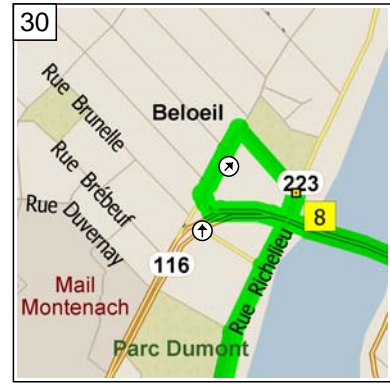

11:34 39.2 km  
At 4114 Rang De la Rivière Nord, Saint-Jean-Baptiste QC, turn LEFT (North-West) onto Chemin Rouville for 1.4 km

11:39 40.6 km  
Turn RIGHT (North) onto Chemin De la Montagne for 1.2 km

11:43 41.8 km  
Turn LEFT to stay on Chemin De la Montagne for 0.8 km

11:46 42.5 km  
Road name changes to Chemin de la Montagne for 1.8 km

11:55 44.3 km  
At 505 Chemin de la Montagne, Mont-St-Hilaire QC, turn RIGHT (North) onto Chemin Ozias-Leduc for 1.3 km

12:02 45.6 km  
Road name changes to Rue Fortier for 1.3 km

12:08 46.8 km  
Road name changes to Local road(s) for 20 m

12:09 46.9 km  
 Turn LEFT (West) onto  
 RTE-116 [Boulevard  
 Sir-Wilfrid-Laurier] for 1.0 km

12:13 47.9 km  
 Bear RIGHT (West) onto Local  
 road(s) for 70 m

12:14 48.0 km  
 Bear RIGHT (North-East) onto  
 Boulevard Laurier for 0.1 km

12:15 48.1 km  
 Turn RIGHT (South-East) onto  
 Rue Jeannotte for 0.2 km

12:16 48.3 km  
 At 1 Rue Jeannotte, Beloeil QC,  
 turn RIGHT (South) onto  
 RTE-223 [Rue Richelieu] for 2.5  
 km