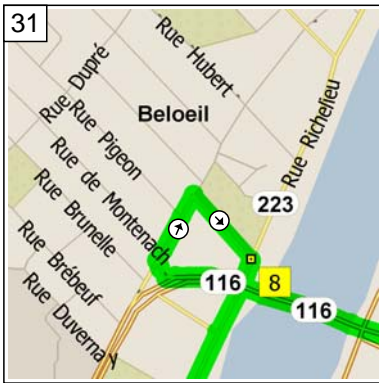

11:34 39.2 km  
At 4114 Rang De la Rivière Nord, Saint-Jean-Baptiste QC, turn LEFT (North-West) onto Chemin Rouville for 1.4 km

11:39 40.6 km  
Turn RIGHT (North) onto Chemin De la Montagne for 1.2 km

11:43 41.8 km  
Turn LEFT to stay on Chemin De la Montagne for 0.8 km

12:08 46.8 km  
Road name changes to Local road(s) for 20 m

12:09 46.9 km  
 Turn LEFT (West) onto  
 RTE-116 [Boulevard  
 Sir-Wilfrid-Laurier] for 1.0 km

12:13 47.9 km  
 Bear RIGHT (West) onto Local  
 road(s) for 70 m

12:14 48.0 km  
 Bear RIGHT (North-East) onto  
 Boulevard Laurier for 0.1 km

12:15 48.1 km  
 Turn RIGHT (South-East) onto  
 Rue Jeannotte for 0.2 km

12:16 48.3 km  
 At 1 Rue Jeannotte, Beloeil QC,  
 turn RIGHT (South) onto  
 RTE-223 [Rue Richelieu] for 2.5  
 km

12:28 50.8 km  
 Keep STRAIGHT onto RTE-223  
 [Chemin du Richelieu] for 4.8  
 km

12:45 55.5 km  
 Bear LEFT (South) onto  
 RTE-223 [Boulevard Richelieu]  
 for 0.9 km

12:48 56.4 km  
 At Rue Montée Robert,  
 St-Basile-le-Grand QC, turn  
 RIGHT (North-West) onto Rue  
 Montée Robert for 2.6 km