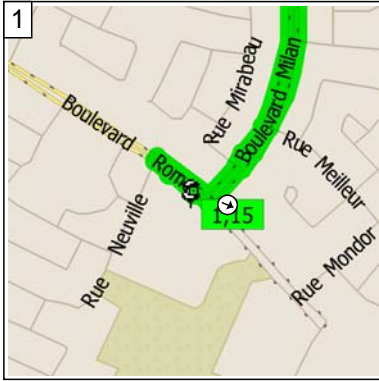

# st-jean Baptiste - st-hilaire - st-basile (82 km)

81.9 kilometers; 5 hours, 45 minutes

09:00 0.0 km  
Depart near La Prairie on Boulevard Rome (East) for 40 m

09:00 0.1 km  
Turn LEFT (East) onto Boulevard Milan for 3.1 km

09:16 3.2 km  
Turn RIGHT (South-East) onto Boulevard Grande-Allée for 6.1 km

09:41 9.2 km  
Road name changes to Chemin Grande-Allée for 2.6 km

09:50 11.8 km  
Turn LEFT (North) onto Chemin Salaberry for 1.3 km

09:55 13.1 km  
Turn RIGHT (South) onto Chemin de la Grande-Ligne for 3.0 km

10:07 16.1 km  
At near Chambly, stay on Chemin de la Grande-Ligne (East) for 0.2 km

10:08 16.3 km  
Road name changes to Rue Briand for 0.3 km

10:40 23.7 km  
Road name changes to HWY-112 for 0.2 km

10:40 23.9 km  
At 3 Blvd Richelieu, Richelieu QC, turn LEFT (North) onto Rue 1ERE for 1.6 km

10:46 25.5 km  
Road name changes to Chemin Richelieu for 1.3 km