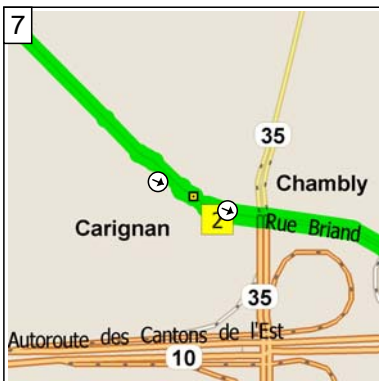

09:16 3.2 km  
Turn RIGHT (South-East) onto Boulevard Grande-Allée for 6.1 km

09:41 9.2 km  
Road name changes to Chemin Grande-Allée for 2.6 km

09:50 11.8 km  
Turn LEFT (North) onto Chemin Salaberry for 1.3 km

09:55 13.1 km  
Turn RIGHT (South) onto Chemin de la Grande-Ligne for 3.0 km

10:07 16.1 km  
At near Chambly, stay on Chemin de la Grande-Ligne (East) for 0.2 km

10:08 16.3 km  
Road name changes to Rue Briand for 0.3 km

10:09 16.6 km  
Keep STRAIGHT onto Rue de Champlain for 2.3 km

10:19 18.9 km  
At near Chambly, road name changes to Boulevard Industriel for 3.5 km

10:35 22.5 km  
Turn RIGHT (East) onto RTE-112 [RTE-223] for 1.2 km