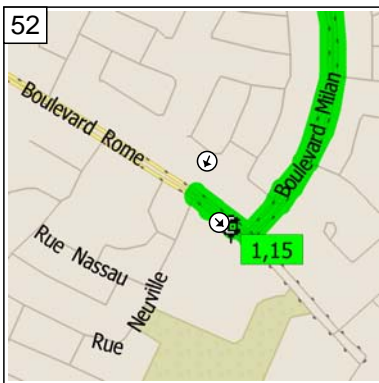

14:44 81.8 km
Turn LEFT (South-East) onto Boulevard Rome for 0.1 km