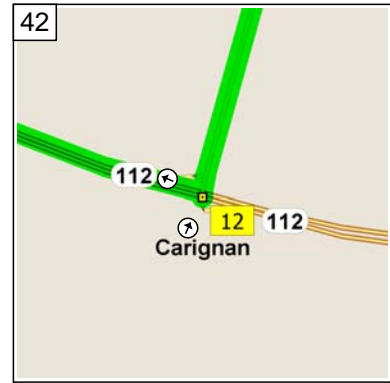

13:31 67.3 km
Turn LEFT (West) onto RTE-112 [Chemin de Chambly] for 3.5 km