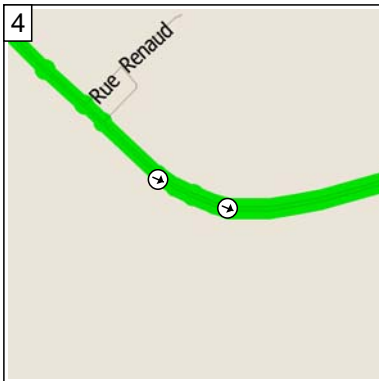

# st-jean Baptiste - st-hilaire - st-basile (82 km)

81.9 kilometers; 5 hours, 45 minutes

09:00 0.0 km  
Depart near La Prairie on Boulevard Rome (East) for 40 m

09:00 0.1 km  
Turn LEFT (East) onto Boulevard Milan for 3.1 km

09:16 3.2 km  
Turn RIGHT (South-East) onto Boulevard Grande-Allée for 6.1 km

09:41 9.2 km  
Road name changes to Chemin Grande-Allée for 2.6 km

09:50 11.8 km  
Turn LEFT (North) onto Chemin Salaberry for 1.3 km