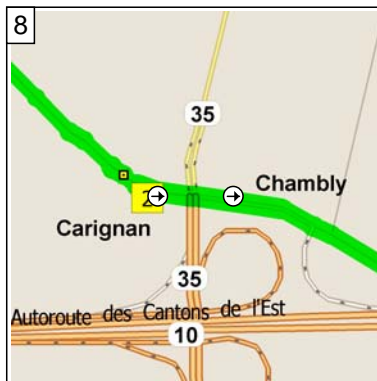

# st-jean Baptiste - st-hilaire - st-basile (82 km)

81.9 kilometers; 5 hours, 45 minutes

09:00 0.0 km  
Depart near La Prairie on Boulevard Rome (East) for 40 m

09:00 0.1 km  
Turn LEFT (East) onto Boulevard Milan for 3.1 km

09:16 3.2 km  
Turn RIGHT (South-East) onto Boulevard Grande-Allée for 6.1 km

09:41 9.2 km  
Road name changes to Chemin Grande-Allée for 2.6 km

09:50 11.8 km  
Turn LEFT (North) onto Chemin Salaberry for 1.3 km

09:55 13.1 km  
Turn RIGHT (South) onto Chemin de la Grande-Ligne for 3.0 km

10:07 16.1 km  
At near Chambly, stay on Chemin de la Grande-Ligne (East) for 0.2 km

10:08 16.3 km  
Road name changes to Rue Briand for 0.3 km

10:09 16.6 km  
Keep STRAIGHT onto Rue de Champlain for 2.3 km

10:19 18.9 km  
At near Chambly, road name changes to Boulevard Industriel for 3.5 km

10:35 22.5 km  
Turn RIGHT (East) onto RTE-112 [RTE-223] for 1.2 km