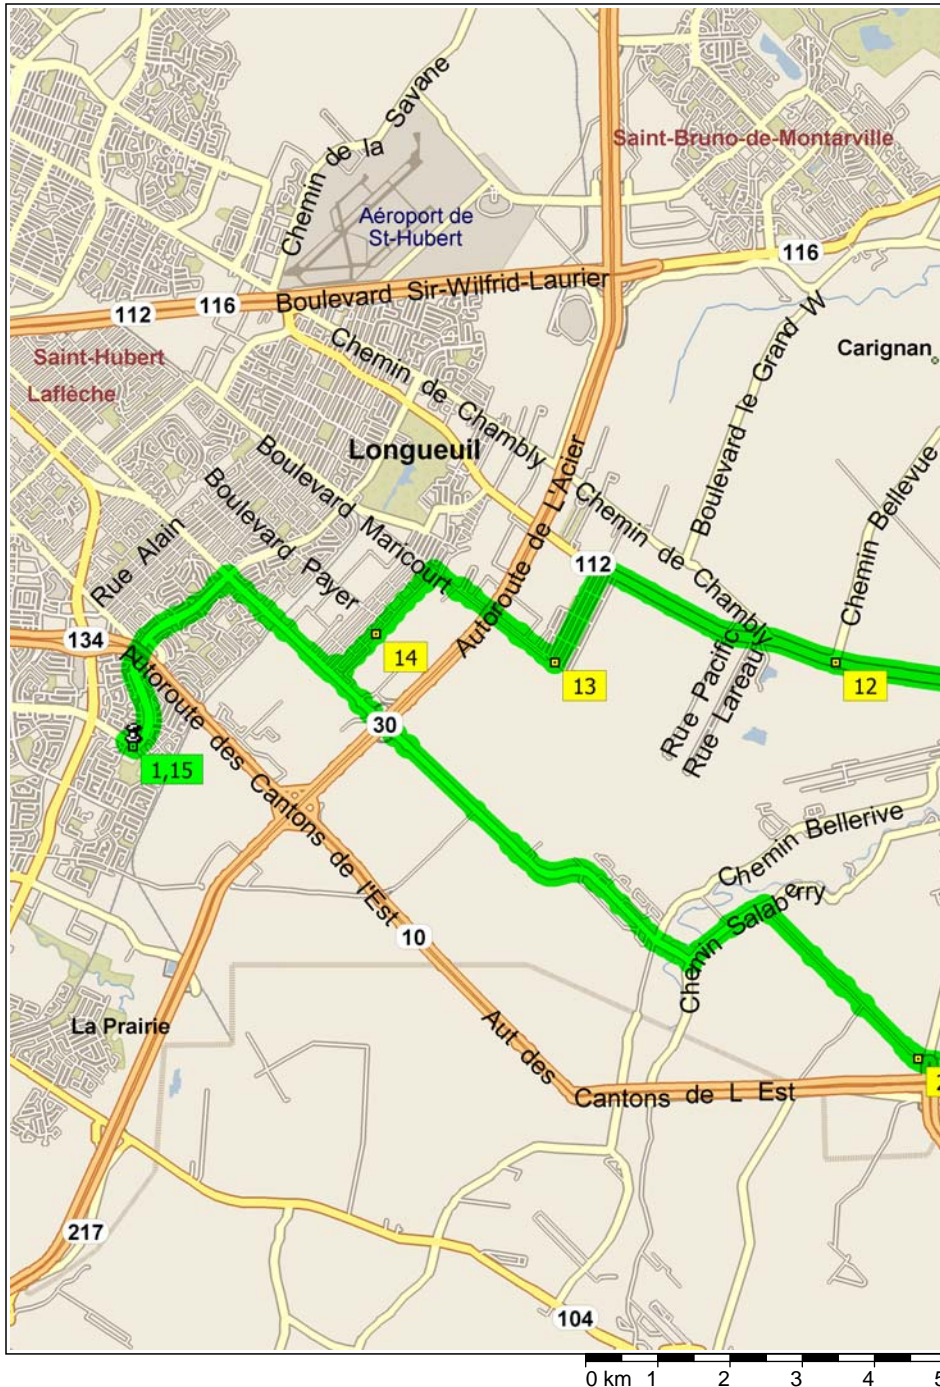

- 13:57 68.0 km Turn LEFT (West) onto RTE-112 [Chemin de Chambly] for 3.5 km
- 14:08 71.5 km Turn LEFT (South) onto Boulevard Mountainview for 1.5 km
- 14:17 73.0 km **13** At 3994 Blvd Mountainview, Longueuil QC, turn RIGHT (North-West) onto Boulevard Kimber for 1.7 km
- 14:27 74.7 km Turn RIGHT (North-West) onto Boulevard Maricourt for 0.4 km
- 14:30 75.2 km Turn LEFT (South-West) onto Rue Nantel for 1.2 km
- 14:37 76.4 km **14** At near La Prairie, stay on Rue Nantel (South-West) for 0.8 km
- 14:42 77.2 km Turn LEFT (South-West) onto Rue Belmont, then immediately turn RIGHT (North-West) onto Boulevard Grande-Allée for 2.1 km
- 14:53 79.3 km Turn LEFT (South-West) onto Local road(s) for 10 m
- 14:54 79.3 km Bear RIGHT (West) onto Boulevard Milan for 3.1 km
- 15:09 82.3 km Turn RIGHT (North-West) onto Boulevard Rome, then immediately turn LEFT (South) onto Rue Neuville for 0.2 km
- 15:11 82.5 km Turn LEFT (South-East) onto Boulevard Rome for 0.1 km
- 15:11 82.6 km **15** Arrive near La Prairie