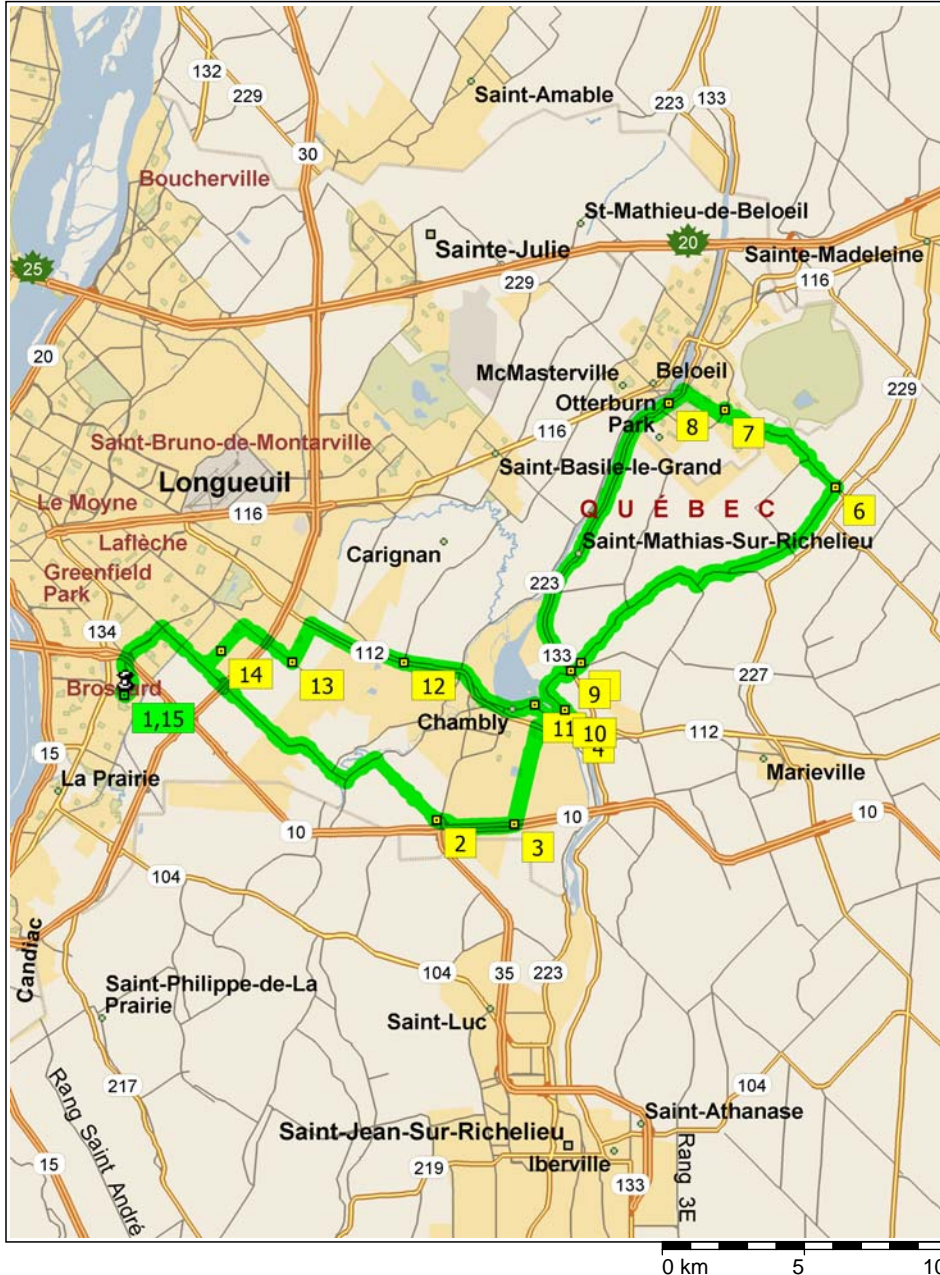

St-Jean-Baptiste St-Hilaire via Chambly (83 km)

82.6 kilometers; 6 hours, 11 minutes

- 09:00 0.0 km **1** Depart near La Prairie on Boulevard Rome (East) for 40 m
- 09:00 0.1 km Turn LEFT (East) onto Boulevard Milan for 3.1 km
- 09:16 3.2 km Turn RIGHT (South-East) onto Boulevard Grande-Allée for 6.1 km
- 09:41 9.2 km Road name changes to Chemin Grande-Allée for 2.6 km
- 09:50 11.8 km Turn LEFT (North) onto Chemin Salaberry for 1.3 km
- 09:55 13.1 km Turn RIGHT (South) onto Chemin de la Grande-Ligne for 3.0 km
- 10:07 16.1 km **2** At near Chambly, stay on Chemin de la Grande-Ligne (East) for 0.2 km
- 10:08 16.3 km Road name changes to Rue Briand for 0.3 km
- 10:09 16.6 km Keep STRAIGHT onto Rue de Champlain for 2.3 km
- 10:19 18.9 km **3** At near Chambly, road name changes to Boulevard Industriel for 3.5 km
- 10:35 22.5 km Turn RIGHT (East) onto RTE-112 [RTE-223] for 1.2 km
- 10:40 23.7 km Road name changes to HWY-112 for 0.2 km
- 10:40 23.9 km **4** At 3 Blvd Richelieu, Richelieu QC, turn LEFT (North) onto Rue 1ÈRE for 1.6 km
- 10:46 25.5 km Road name changes to Chemin Richelieu for 1.3 km
- 10:51 26.8 km Road name changes to Chemin Riviere des Hurons E for 0.5 km
- 10:53 27.3 km **5** At Chemin Riviere des Hurons E, Saint-Mathias-Sur-Richelieu QC, stay on Chemin Riviere des Hurons E (North) for 5.6 km
- 11:11 32.8 km Turn LEFT to stay on Chemin Riviere des Hurons E for 1.3 km
- 11:16 34.1 km Turn LEFT (North) onto Local road(s) for 90 m
- 11:17 34.2 km Road name changes to Rue Villeneuve for 2.3 km
- 11:25 36.5 km Road name changes to Rang De la Rivière Nord for 2.7 km