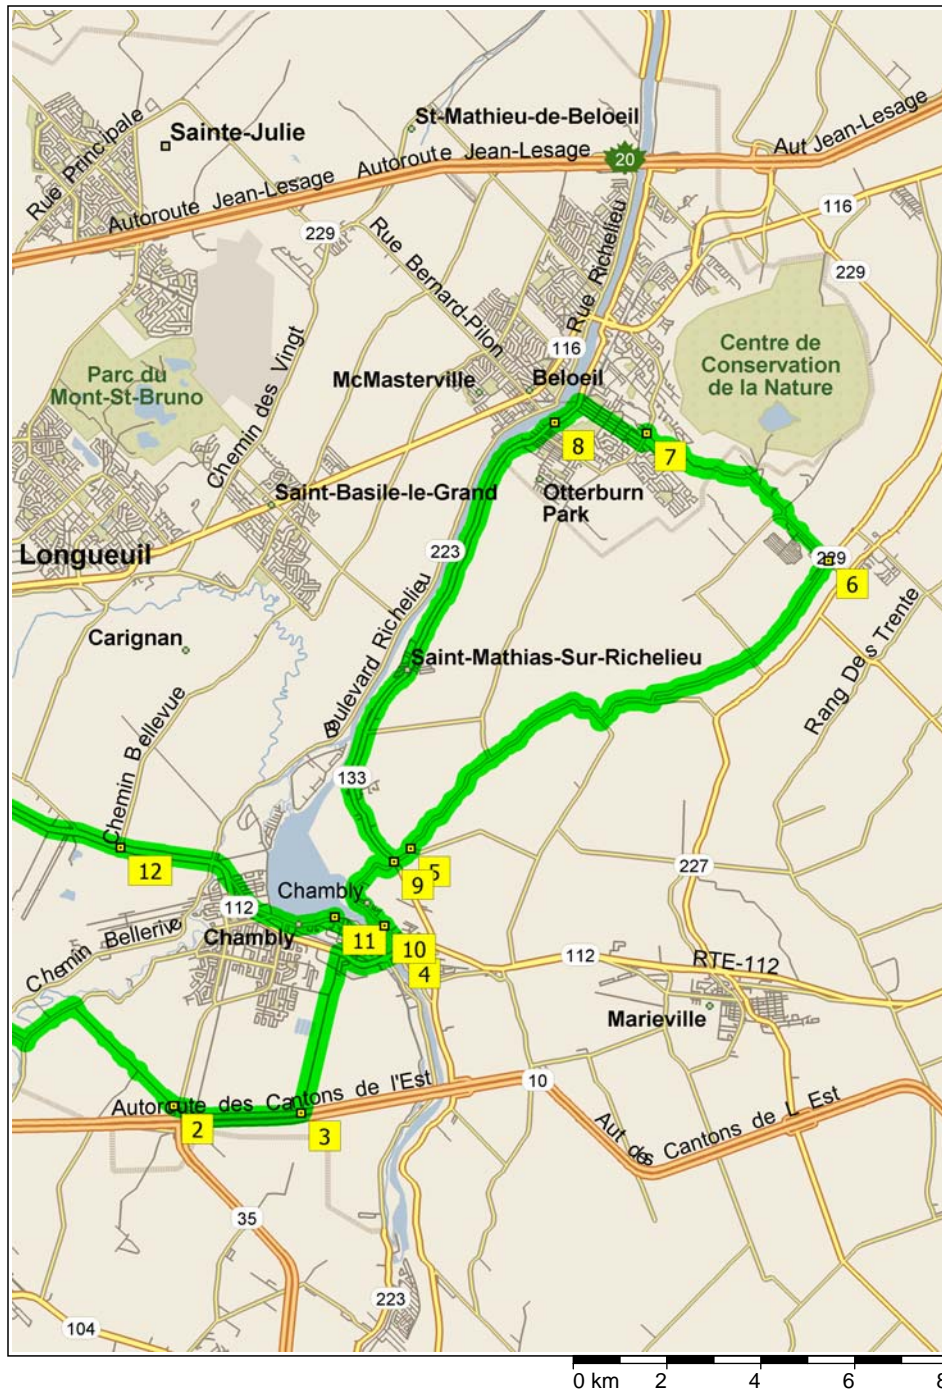

St-Jean-Baptiste St-Hilaire via Chambly (83 km)

82.6 kilometers; 6 hours, 11 minutes

- 09:00 0.0 km **1** Depart near La Prairie on Boulevard Rome (East) for 40 m
- 09:00 0.1 km Turn LEFT (East) onto Boulevard Milan for 3.1 km
- 09:16 3.2 km Turn RIGHT (South-East) onto Boulevard Grande-Allée for 6.1 km
- 09:41 9.2 km Road name changes to Chemin Grande-Allée for 2.6 km
- 09:50 11.8 km Turn LEFT (North) onto Chemin Salaberry for 1.3 km
- 09:55 13.1 km Turn RIGHT (South) onto Chemin de la Grande-Ligne for 3.0 km
- 10:07 16.1 km **2** At near Chambly, stay on Chemin de la Grande-Ligne (East) for 0.2 km
- 10:08 16.3 km Road name changes to Rue Briand for 0.3 km
- 10:09 16.6 km Keep STRAIGHT onto Rue de Champlain for 2.3 km
- 10:19 18.9 km **3** At near Chambly, road name changes to Boulevard Industriel for 3.5 km
- 10:35 22.5 km Turn RIGHT (East) onto RTE-112 [RTE-223] for 1.2 km
- 10:40 23.7 km Road name changes to HWY-112 for 0.2 km
- 10:40 23.9 km **4** At 3 Blvd Richelieu, Richelieu QC, turn LEFT (North) onto Rue 1ÈRE for 1.6 km
- 10:46 25.5 km Road name changes to Chemin Richelieu for 1.3 km
- 10:51 26.8 km Road name changes to Chemin Riviere des Hurons E for 0.5 km
- 10:53 27.3 km **5** At Chemin Riviere des Hurons E, Saint-Mathias-Sur-Richelieu QC, stay on Chemin Riviere des Hurons E (North) for 5.6 km
- 11:11 32.8 km Turn LEFT to stay on Chemin Riviere des Hurons E for 1.3 km
- 11:16 34.1 km Turn LEFT (North) onto Local road(s) for 90 m
- 11:17 34.2 km Road name changes to Rue Villeneuve for 2.3 km
- 11:25 36.5 km Road name changes to Rang De la Rivière Nord for 2.7 km