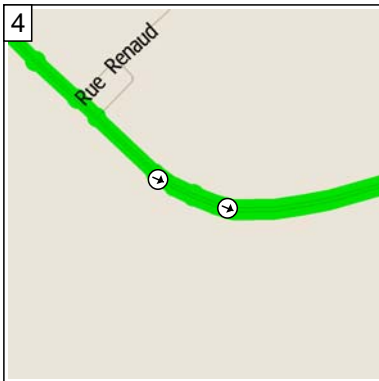

St-Jean-Baptiste St-Hilaire via Chambly (83 km)

82.6 kilometers; 6 hours, 11 minutes

09:00 0.0 km
Depart near La Prairie on Boulevard Rome (East) for 40 m

09:00 0.1 km
Turn LEFT (East) onto Boulevard Milan for 3.1 km

09:16 3.2 km
Turn RIGHT (South-East) onto Boulevard Grande-Allée for 6.1 km

09:41 9.2 km
Road name changes to Chemin Grande-Allée for 2.6 km

09:50 11.8 km
Turn LEFT (North) onto Chemin Salaberry for 1.3 km