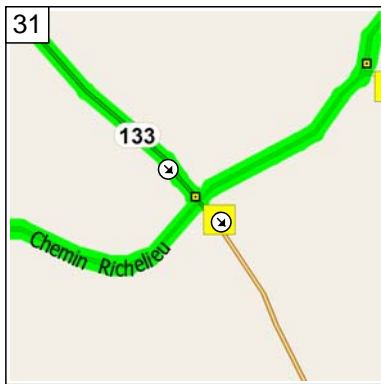

13:14 58.0 km
At Chemin Des Patriotes, Saint-Mathias-Sur-Richelieu QC, stay on HWY-133 (South-East) for 10 m