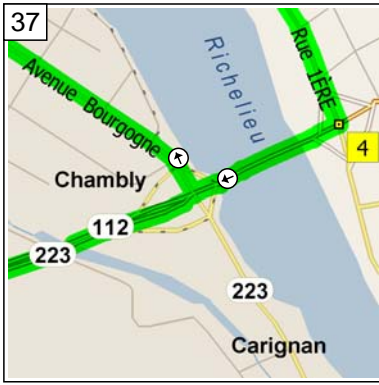

12:44 48.3 km
 Road name changes to HWY-133 [Chemin Des Patriotes] for 9.7 km

13:14 58.0 km
 At Chemin Des Patriotes, Saint-Mathias-Sur-Richelieu QC, stay on HWY-133 (South-East) for 10 m

13:14 58.0 km
 Turn RIGHT (South-West) onto Chemin Richelieu for 1.3 km

13:19 59.3 km
 Road name changes to Rue 1ÈRE for 0.9 km

13:22 60.2 km
 At near Chamby, stay on Rue 1ÈRE (South-East) for 0.6 km

13:25 60.9 km
 Turn RIGHT (West) onto HWY-112 for 0.2 km

13:25 61.1 km
 Road name changes to RTE-112 [Boulevard Richelieu] for 0.1 km

13:26 61.2 km
Turn RIGHT (North) onto Avenue Bourgogne for 1.4 km

13:33 62.6 km
Turn RIGHT (North) onto Rue du Parc E for 80 m

13:34 62.6 km
At 3 Rue de Richelieu, Chambly QC, return South on Rue du Parc E for 80 m