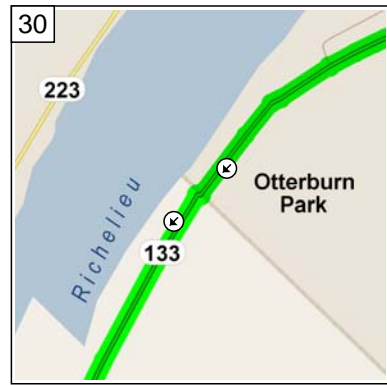

12:06 46.1 km
Turn LEFT (South) onto RTE-133 [Chemin des Patriotes] for 0.7 km

12:44 48.3 km
Road name changes to HWY-133 [Chemin Des Patriotes] for 9.7 km