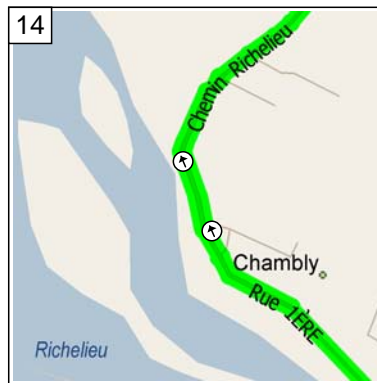

09:55 13.1 km
Turn RIGHT (South) onto Chemin de la Grande-Ligne for 3.0 km

10:07 16.1 km
At near Chambly, stay on Chemin de la Grande-Ligne (East) for 0.2 km

10:08 16.3 km
Road name changes to Rue Briand for 0.3 km

10:09 16.6 km
Keep STRAIGHT onto Rue de Champlain for 2.3 km

10:19 18.9 km
 At near Chambly, road name changes to Boulevard Industriel for 3.5 km

10:35 22.5 km
 Turn RIGHT (East) onto RTE-112 [RTE-223] for 1.2 km

10:40 23.7 km
 Road name changes to HWY-112 for 0.2 km

10:40 23.9 km
 At 3 Blvd Richelieu, Richelieu QC, turn LEFT (North) onto Rue 1ÈRE for 1.6 km

10:46 25.5 km
 Road name changes to Chemin Richelieu for 1.3 km