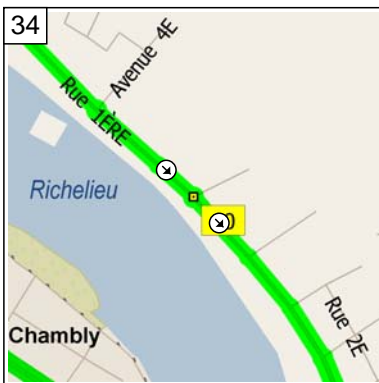

12:44 48.3 km
 Road name changes to HWY-133 [Chemin Des Patriotes] for 9.7 km

13:14 58.0 km
 At Chemin Des Patriotes, Saint-Mathias-Sur-Richelieu QC, stay on HWY-133 (South-East) for 10 m

13:14 58.0 km
 Turn RIGHT (South-West) onto Chemin Richelieu for 1.3 km

13:19 59.3 km
 Road name changes to Rue 1ÈRE for 0.9 km

13:22 60.2 km
 At near Chamby, stay on Rue 1ÈRE (South-East) for 0.6 km

13:25 60.9 km
 Turn RIGHT (West) onto HWY-112 for 0.2 km

13:25 61.1 km
 Road name changes to RTE-112 [Boulevard Richelieu] for 0.1 km

13:26 61.2 km
Turn RIGHT (North) onto Avenue Bourgogne for 1.4 km

13:33 62.6 km
Turn RIGHT (North) onto Rue du Parc E for 80 m

13:34 62.6 km
At 3 Rue de Richelieu, Chambly QC, return South on Rue du Parc E for 80 m