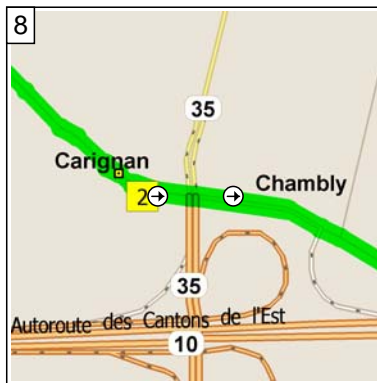

St-Jean-Baptiste St-Hilaire via Chambly (83 km)

82.6 kilometers; 6 hours, 11 minutes

09:00 0.0 km
Depart near La Prairie on Boulevard Rome (East) for 40 m

09:00 0.1 km
Turn LEFT (East) onto Boulevard Milan for 3.1 km

09:16 3.2 km
Turn RIGHT (South-East) onto Boulevard Grande-Allée for 6.1 km

09:41 9.2 km
Road name changes to Chemin Grande-Allée for 2.6 km

09:50 11.8 km
Turn LEFT (North) onto Chemin Salaberry for 1.3 km

09:55 13.1 km
Turn RIGHT (South) onto Chemin de la Grande-Ligne for 3.0 km

10:07 16.1 km
At near Chambly, stay on Chemin de la Grande-Ligne (East) for 0.2 km

10:08 16.3 km
Road name changes to Rue Briand for 0.3 km

10:09 16.6 km
Keep STRAIGHT onto Rue de Champlain for 2.3 km

10:19 18.9 km
At near Chambly, road name changes to Boulevard Industriel for 3.5 km

10:35 22.5 km
Turn RIGHT (East) onto RTE-112 [RTE-223] for 1.2 km