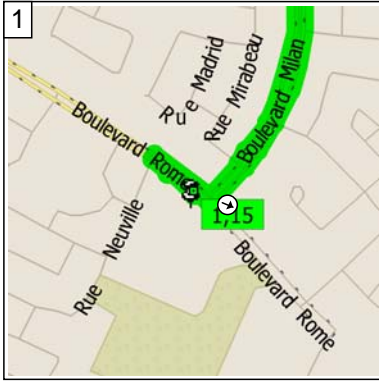

St-Jean-Baptiste St-Hilaire via Chambly (83 km)

82.6 kilometers; 6 hours, 11 minutes

09:00 0.0 km
Depart near La Prairie on Boulevard Rome (East) for 40 m

09:00 0.1 km
Turn LEFT (East) onto Boulevard Milan for 3.1 km

09:16 3.2 km
Turn RIGHT (South-East) onto Boulevard Grande-Allée for 6.1 km

09:41 9.2 km
Road name changes to Chemin Grande-Allée for 2.6 km

09:50 11.8 km
Turn LEFT (North) onto Chemin Salaberry for 1.3 km

10:09 16.6 km
Keep STRAIGHT onto Rue de Champlain for 2.3 km

10:19 18.9 km
At near Chambly, road name changes to Boulevard Industriel for 3.5 km

10:35 22.5 km
Turn RIGHT (East) onto RTE-112 [RTE-223] for 1.2 km

10:40 23.7 km
Road name changes to HWY-112 for 0.2 km

10:40 23.9 km
At 3 Blvd Richelieu, Richelieu QC, turn LEFT (North) onto Rue 1ÈRE for 1.6 km

10:46 25.5 km
Road name changes to Chemin Richelieu for 1.3 km