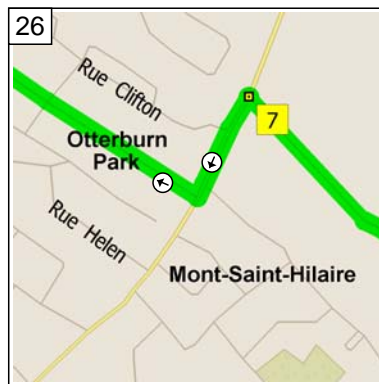

11:11 32.8 km
Turn LEFT to stay on Chemin Riviere des Hurons E for 1.3 km

11:16 34.1 km
Turn LEFT (North) onto Local road(s) for 90 m

11:17 34.2 km
Road name changes to Rue Villeneuve for 2.3 km

11:25 36.5 km
Road name changes to Rang De la Rivière Nord for 2.7 km

11:34 39.2 km
At 4114 Rang De la Rivière Nord, Saint-Jean-Baptiste QC, turn LEFT (North-West) onto Chemin Rouville for 1.4 km

11:39 40.6 km
Turn RIGHT (North) onto Chemin De la Montagne for 1.2 km

11:43 41.8 km
Turn LEFT to stay on Chemin De la Montagne for 0.8 km

11:46 42.5 km
Road name changes to Chemin de la Montagne for 1.8 km

11:55 44.3 km
At 505 Chemin de la Montagne, Mont-St-Hilaire QC, turn LEFT (South) onto Chemin Ozias-Leduc for 0.2 km

11:57 44.5 km
Turn RIGHT (West) onto Rue Prince Edward for 1.6 km