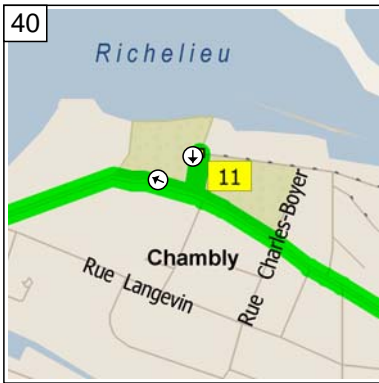

12:44 48.3 km
 Road name changes to HWY-133 [Chemin Des Patriotes] for 9.7 km

13:14 58.0 km
 At Chemin Des Patriotes, Saint-Mathias-Sur-Richelieu QC, stay on HWY-133 (South-East) for 10 m

13:14 58.0 km
 Turn RIGHT (South-West) onto Chemin Richelieu for 1.3 km

13:19 59.3 km
 Road name changes to Rue 1ÈRE for 0.9 km

13:22 60.2 km
 At near Chambly, stay on Rue 1ÈRE (South-East) for 0.6 km

13:25 60.9 km
 Turn RIGHT (West) onto HWY-112 for 0.2 km

13:25 61.1 km
 Road name changes to RTE-112 [Boulevard Richelieu] for 0.1 km

13:26 61.2 km
Turn RIGHT (North) onto Avenue Bourgogne for 1.4 km

13:33 62.6 km
Turn RIGHT (North) onto Rue du Parc E for 80 m

13:34 62.6 km
At 3 Rue de Richelieu, Chambly QC, return South on Rue du Parc E for 80 m