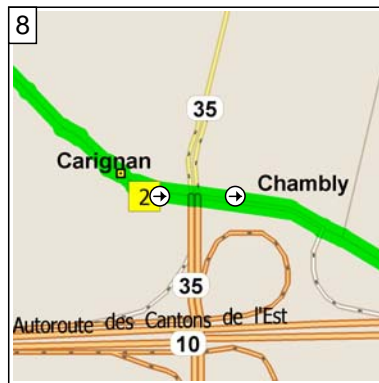

St-Jean-Baptiste St-Hilaire via Chambly (83 km)

82.6 kilometers; 6 hours, 11 minutes

09:00 0.0 km
Depart near La Prairie on Boulevard Rome (East) for 40 m

09:00 0.1 km
Turn LEFT (East) onto Boulevard Milan for 3.1 km

09:16 3.2 km
Turn RIGHT (South-East) onto Boulevard Grande-Allée for 6.1 km

09:41 9.2 km
Road name changes to Chemin Grande-Allée for 2.6 km

09:50 11.8 km
Turn LEFT (North) onto Chemin Salaberry for 1.3 km

09:55 13.1 km
Turn RIGHT (South) onto Chemin de la Grande-Ligne for 3.0 km

10:07 16.1 km
At near Chambly, stay on Chemin de la Grande-Ligne (East) for 0.2 km

10:08 16.3 km
Road name changes to Rue Briand for 0.3 km

10:09 16.6 km
Keep STRAIGHT onto Rue de Champlain for 2.3 km

10:19 18.9 km
 At near Chambly, road name changes to Boulevard Industriel for 3.5 km

10:35 22.5 km
 Turn RIGHT (East) onto RTE-112 [RTE-223] for 1.2 km