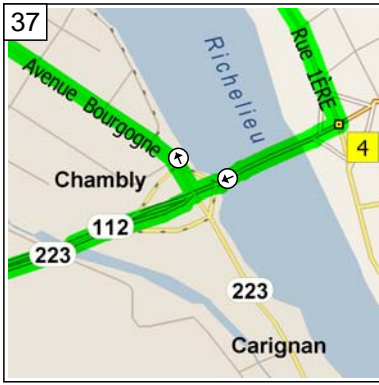

12:44 48.3 km
 Road name changes to HWY-133 [Chemin Des Patriotes] for 9.7 km

13:14 58.0 km
 At Chemin Des Patriotes, Saint-Mathias-Sur-Richelieu QC, stay on HWY-133 (South-East) for 10 m

13:14 58.0 km
 Turn RIGHT (South-West) onto Chemin Richelieu for 1.3 km

13:19 59.3 km
 Road name changes to Rue 1ÈRE for 0.9 km

13:22 60.2 km
 At near Chambly, stay on Rue 1ÈRE (South-East) for 0.6 km

13:25 60.9 km
 Turn RIGHT (West) onto HWY-112 for 0.2 km

13:25 61.1 km
 Road name changes to RTE-112 [Boulevard Richelieu] for 0.1 km

13:26 61.2 km
Turn RIGHT (North) onto Avenue Bourgogne for 1.4 km

13:33 62.6 km
Turn RIGHT (North) onto Rue du Parc E for 80 m

13:34 62.6 km
At 3 Rue de Richelieu, Chambly QC, return South on Rue du Parc E for 80 m