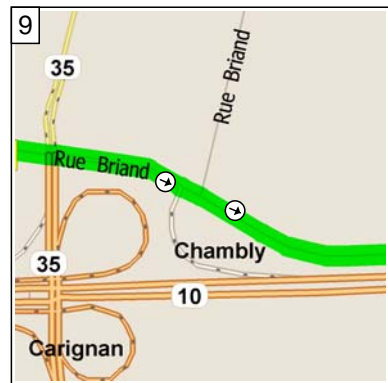

St-Jean-Baptiste St-Hilaire via Chambly (83 km)

82.6 kilometers; 6 hours, 11 minutes

09:00 0.0 km
Depart near La Prairie on Boulevard Rome (East) for 40 m

09:00 0.1 km
Turn LEFT (East) onto Boulevard Milan for 3.1 km

09:16 3.2 km
Turn RIGHT (South-East) onto Boulevard Grande-Allée for 6.1 km

09:41 9.2 km
Road name changes to Chemin Grande-Allée for 2.6 km

09:50 11.8 km
Turn LEFT (North) onto Chemin Salaberry for 1.3 km

09:55 13.1 km
Turn RIGHT (South) onto Chemin de la Grande-Ligne for 3.0 km

10:07 16.1 km
At near Chambly, stay on Chemin de la Grande-Ligne (East) for 0.2 km

10:08 16.3 km
Road name changes to Rue Briand for 0.3 km

10:09 16.6 km
Keep STRAIGHT onto Rue de Champlain for 2.3 km

10:19 18.9 km
At near Chambly, road name changes to Boulevard Industriel for 3.5 km

10:35 22.5 km
Turn RIGHT (East) onto RTE-112 [RTE-223] for 1.2 km