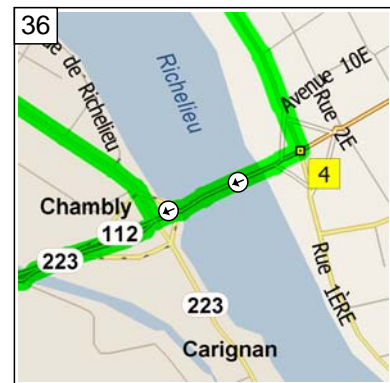

12:44 48.3 km
 Road name changes to HWY-133 [Chemin Des Patriotes] for 9.7 km

13:14 58.0 km
 At Chemin Des Patriotes, Saint-Mathias-Sur-Richelieu QC, stay on HWY-133 (South-East) for 10 m

13:14 58.0 km
 Turn RIGHT (South-West) onto Chemin Richelieu for 1.3 km

13:19 59.3 km
 Road name changes to Rue 1ÈRE for 0.9 km

13:22 60.2 km
 At near Chambly, stay on Rue 1ÈRE (South-East) for 0.6 km

13:25 60.9 km
 Turn RIGHT (West) onto HWY-112 for 0.2 km

13:25 61.1 km
 Road name changes to RTE-112 [Boulevard Richelieu] for 0.1 km

13:26 61.2 km
Turn RIGHT (North) onto Avenue Bourgogne for 1.4 km

13:33 62.6 km
Turn RIGHT (North) onto Rue du Parc E for 80 m

13:34 62.6 km
At 3 Rue de Richelieu, Chambly QC, return South on Rue du Parc E for 80 m