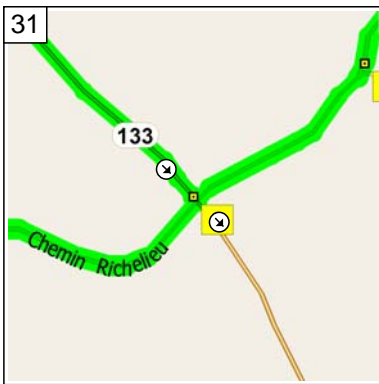

13:14 58.0 km
At Chemin Des Patriotes, Saint-Mathias-Sur-Richelieu QC, stay on HWY-133 (South-East) for 10 m