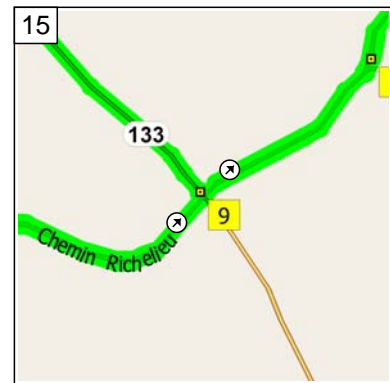

10:09 16.6 km
Keep STRAIGHT onto Rue de Champlain for 2.3 km

10:19 18.9 km
At near Chambly, road name changes to Boulevard Industriel for 3.5 km

10:35 22.5 km
Turn RIGHT (East) onto RTE-112 [RTE-223] for 1.2 km

10:40 23.7 km
Road name changes to HWY-112 for 0.2 km

10:40 23.9 km
At 3 Blvd Richelieu, Richelieu QC, turn LEFT (North) onto Rue 1ÈRE for 1.6 km

10:46 25.5 km
Road name changes to Chemin Richelieu for 1.3 km