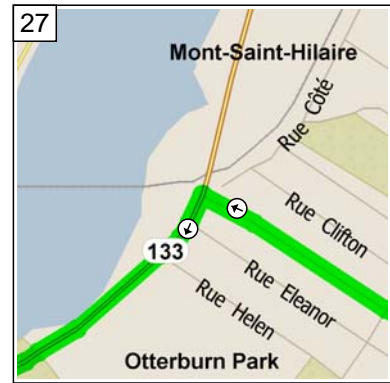

11:11 32.8 km
 Turn LEFT to stay on Chemin Riviere des Hurons E for 1.3 km

11:16 34.1 km
 Turn LEFT (North) onto Local road(s) for 90 m

11:17 34.2 km
Road name changes to Rue Villeneuve for 2.3 km

11:25 36.5 km
Road name changes to Rang De la Rivière Nord for 2.7 km

11:34 39.2 km
At 4114 Rang De la Rivière Nord, Saint-Jean-Baptiste QC, turn LEFT (North-West) onto Chemin Rouville for 1.4 km

11:39 40.6 km
Turn RIGHT (North) onto Chemin De la Montagne for 1.2 km

11:43 41.8 km
Turn LEFT to stay on Chemin De la Montagne for 0.8 km

11:46 42.5 km
Road name changes to Chemin de la Montagne for 1.8 km

11:55 44.3 km
At 505 Chemin de la Montagne, Mont-St-Hilaire QC, turn LEFT (South) onto Chemin Ozias-Leduc for 0.2 km

11:57 44.5 km
Turn RIGHT (West) onto Rue Prince Edward for 1.6 km