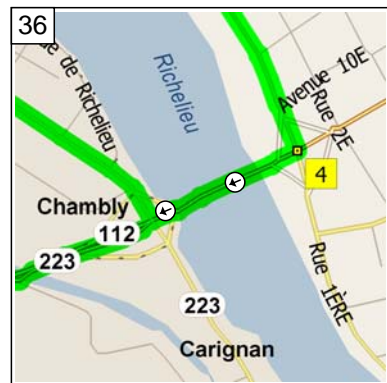

12:44 48.3 km
 Road name changes to HWY-133 [Chemin Des Patriotes] for 9.7 km

13:14 58.0 km
 At Chemin Des Patriotes, Saint-Mathias-Sur-Richelieu QC, stay on HWY-133 (South-East) for 10 m

13:14 58.0 km
 Turn RIGHT (South-West) onto Chemin Richelieu for 1.3 km

13:19 59.3 km
 Road name changes to Rue 1ÈRE for 0.9 km

13:22 60.2 km
 At near Chamby, stay on Rue 1ÈRE (South-East) for 0.6 km

13:25 60.9 km
 Turn RIGHT (West) onto HWY-112 for 0.2 km

13:25 61.1 km
 Road name changes to RTE-112 [Boulevard Richelieu] for 0.1 km

13:26 61.2 km
Turn RIGHT (North) onto Avenue Bourgogne for 1.4 km

13:33 62.6 km
Turn RIGHT (North) onto Rue du Parc E for 80 m

13:34 62.6 km
At 3 Rue de Richelieu, Chambly QC, return South on Rue du Parc E for 80 m