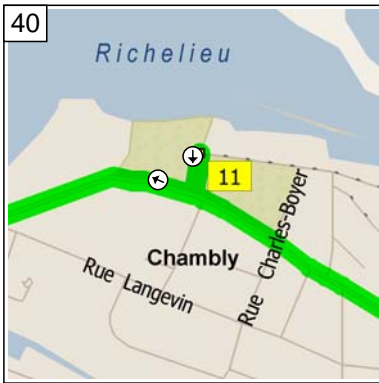

12:44 48.3 km
 Road name changes to HWY-133 [Chemin Des Patriotes] for 9.7 km

13:14 58.0 km
 At Chemin Des Patriotes, Saint-Mathias-Sur-Richelieu QC, stay on HWY-133 (South-East) for 10 m

13:14 58.0 km
 Turn RIGHT (South-West) onto Chemin Richelieu for 1.3 km

13:19 59.3 km
 Road name changes to Rue 1ÈRE for 0.9 km

13:22 60.2 km
 At near Chamby, stay on Rue 1ÈRE (South-East) for 0.6 km

13:25 60.9 km
 Turn RIGHT (West) onto HWY-112 for 0.2 km

13:25 61.1 km
 Road name changes to RTE-112 [Boulevard Richelieu] for 0.1 km

13:26 61.2 km
Turn RIGHT (North) onto Avenue Bourgogne for 1.4 km

13:33 62.6 km
Turn RIGHT (North) onto Rue du Parc E for 80 m

13:34 62.6 km
At 3 Rue de Richelieu, Chambly QC, return South on Rue du Parc E for 80 m