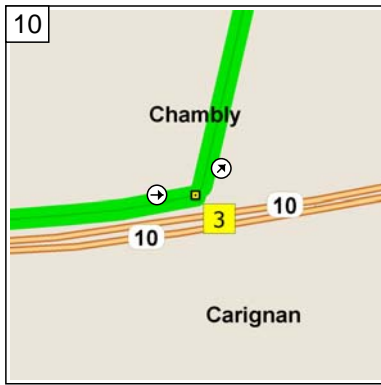

09:55 13.1 km
Turn RIGHT (South) onto Chemin de la Grande-Ligne for 3.0 km

10:07 16.1 km
At near Chambly, stay on Chemin de la Grande-Ligne (East) for 0.2 km

10:08 16.3 km
Road name changes to Rue Briand for 0.3 km

10:09 16.6 km
Keep STRAIGHT onto Rue de Champlain for 2.3 km

10:19 18.9 km
 At near Chambly, road name changes to Boulevard Industriel for 3.5 km

10:35 22.5 km
 Turn RIGHT (East) onto RTE-112 [RTE-223] for 1.2 km