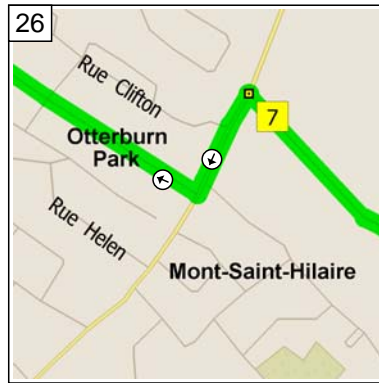

11:11 32.8 km
 Turn LEFT to stay on Chemin Riviere des Hurons E for 1.3 km

11:16 34.1 km
 Turn LEFT (North) onto Local road(s) for 90 m

11:17 34.2 km
Road name changes to Rue Villeneuve for 2.3 km

11:25 36.5 km
Road name changes to Rang De la Rivière Nord for 2.7 km

11:34 39.2 km
At 4114 Rang De la Rivière Nord, Saint-Jean-Baptiste QC, turn LEFT (North-West) onto Chemin Rouville for 1.4 km

11:39 40.6 km
Turn RIGHT (North) onto Chemin De la Montagne for 1.2 km

11:43 41.8 km
Turn LEFT to stay on Chemin De la Montagne for 0.8 km

11:46 42.5 km
Road name changes to Chemin de la Montagne for 1.8 km

11:55 44.3 km
At 505 Chemin de la Montagne, Mont-St-Hilaire QC, turn LEFT (South) onto Chemin Ozias-Leduc for 0.2 km

11:57 44.5 km
Turn RIGHT (West) onto Rue Prince Edward for 1.6 km