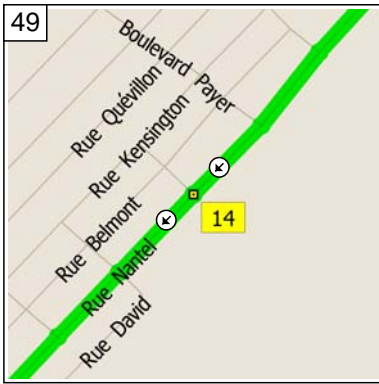

13:57 68.0 km
Turn LEFT (West) onto RTE-112 [Chemin de Chambly] for 3.5 km

14:08 71.5 km
Turn LEFT (South) onto Boulevard Mountainview for 1.5 km

14:17 73.0 km
 At 3994 Blvd Mountainview, Longueuil QC, turn RIGHT (North-West) onto Boulevard Kimber for 1.7 km

14:27 74.7 km
 Turn RIGHT (North-West) onto Boulevard Maricourt for 0.4 km

14:30 75.2 km
 Turn LEFT (South-West) onto Rue Nantel for 1.2 km

14:37 76.4 km
 At near La Prairie, stay on Rue Nantel (South-West) for 0.8 km