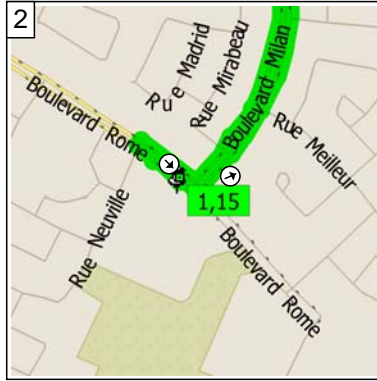

St-Jean-Baptiste St-Hilaire via Chambly (83 km)

82.6 kilometers; 6 hours, 11 minutes

09:00 0.0 km
Depart near La Prairie on Boulevard Rome (East) for 40 m

09:00 0.1 km
Turn LEFT (East) onto Boulevard Milan for 3.1 km

09:16 3.2 km
Turn RIGHT (South-East) onto Boulevard Grande-Allée for 6.1 km

09:41 9.2 km
Road name changes to Chemin Grande-Allée for 2.6 km

09:50 11.8 km
Turn LEFT (North) onto Chemin Salaberry for 1.3 km

09:55 13.1 km
Turn RIGHT (South) onto Chemin de la Grande-Ligne for 3.0 km

10:07 16.1 km
At near Chambly, stay on Chemin de la Grande-Ligne (East) for 0.2 km

10:08 16.3 km
Road name changes to Rue Briand for 0.3 km

10:09 16.6 km
Keep STRAIGHT onto Rue de Champlain for 2.3 km

10:19 18.9 km
At near Chambly, road name changes to Boulevard Industriel for 3.5 km

10:35 22.5 km
Turn RIGHT (East) onto RTE-112 [RTE-223] for 1.2 km