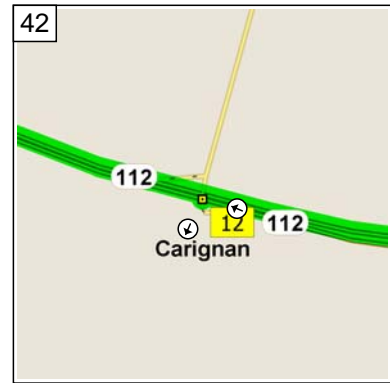

13:34 62.6 km
At 3 Rue de Richelieu, Chambly QC, return South on Rue du Parc E for 80 m

13:57 68.0 km
Turn LEFT (South) onto Chemin Bellevue for 10 m