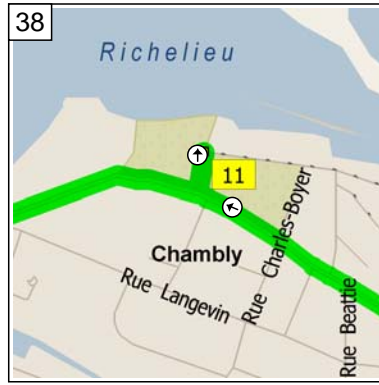

13:19 59.3 km
 Road name changes to Rue 1ÈRE for 0.9 km

13:22 60.2 km
 At near Chamby, stay on Rue 1ÈRE (South-East) for 0.6 km

13:25 60.9 km
 Turn RIGHT (West) onto HWY-112 for 0.2 km

13:25 61.1 km
 Road name changes to RTE-112 [Boulevard Richelieu] for 0.1 km

13:26 61.2 km
Turn RIGHT (North) onto Avenue Bourgogne for 1.4 km

13:33 62.6 km
Turn RIGHT (North) onto Rue du Parc E for 80 m

13:34 62.6 km
At 3 Rue de Richelieu, Chambly QC, return South on Rue du Parc E for 80 m