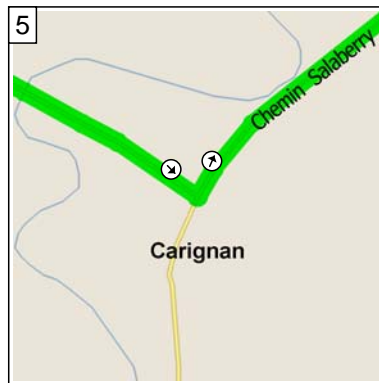

09:50 11.8 km
Turn LEFT (North) onto Chemin Salaberry for 1.3 km