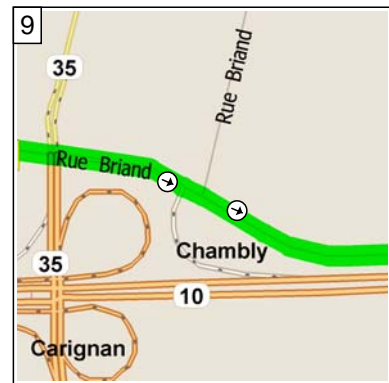

St-Jean-Baptiste St-Hilaire via Chambly (83 km)

82.6 kilometers; 6 hours, 11 minutes

09:00 0.0 km
Depart near La Prairie on Boulevard Rome (East) for 40 m

09:00 0.1 km
Turn LEFT (East) onto Boulevard Milan for 3.1 km

09:16 3.2 km
Turn RIGHT (South-East) onto Boulevard Grande-Allée for 6.1 km

09:41 9.2 km
Road name changes to Chemin Grande-Allée for 2.6 km

09:50 11.8 km
Turn LEFT (North) onto Chemin Salaberry for 1.3 km

09:55 13.1 km
Turn RIGHT (South) onto Chemin de la Grande-Ligne for 3.0 km

10:07 16.1 km
At near Chambly, stay on Chemin de la Grande-Ligne (East) for 0.2 km

10:08 16.3 km
Road name changes to Rue Briand for 0.3 km

10:09 16.6 km
Keep STRAIGHT onto Rue de Champlain for 2.3 km

10:19 18.9 km
 At near Chambly, road name changes to Boulevard Industriel for 3.5 km

10:35 22.5 km
 Turn RIGHT (East) onto RTE-112 [RTE-223] for 1.2 km