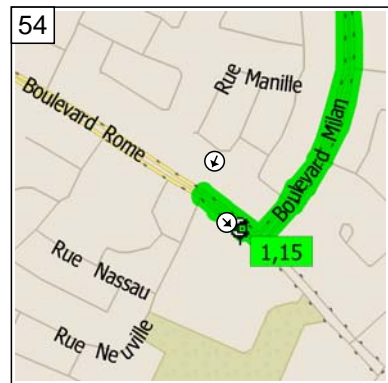

14:27 74.7 km
 Turn RIGHT (North-West) onto Boulevard Maricourt for 0.4 km

14:30 75.2 km
 Turn LEFT (South-West) onto Rue Nantel for 1.2 km

14:37 76.4 km
 At near La Prairie, stay on Rue Nantel (South-West) for 0.8 km

14:42 77.2 km
 Turn LEFT (South-West) onto Rue Belmont, then immediately turn RIGHT (North-West) onto Boulevard Grande-Allée for 2.1 km

14:53 79.3 km
 Turn LEFT (South-West) onto Local road(s) for 10 m

14:54 79.3 km
 Bear RIGHT (West) onto Boulevard Milan for 3.1 km

15:09 82.3 km
 Turn RIGHT (North-West) onto Boulevard Rome, then immediately turn LEFT (South) onto Rue Neuville for 0.2 km

15:11 82.5 km
 Turn LEFT (South-East) onto Boulevard Rome for 0.1 km