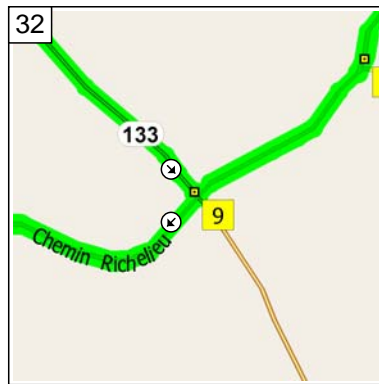

13:14 58.0 km
Turn RIGHT (South-West) onto Chemin Richelieu for 1.3 km