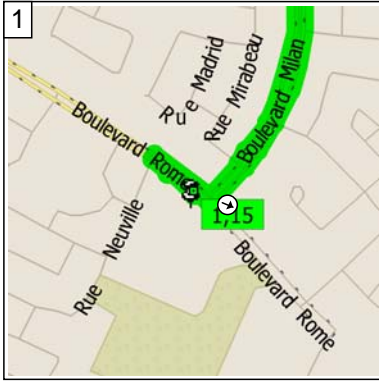

St-Jean-Baptiste St-Hilaire via Chambly (83 km)

82.6 kilometers; 6 hours, 11 minutes

09:00 0.0 km
Depart near La Prairie on Boulevard Rome (East) for 40 m

09:00 0.1 km
Turn LEFT (East) onto Boulevard Milan for 3.1 km

09:16 3.2 km
Turn RIGHT (South-East) onto Boulevard Grande-Allée for 6.1 km

09:41 9.2 km
Road name changes to Chemin Grande-Allée for 2.6 km

09:50 11.8 km
Turn LEFT (North) onto Chemin Salaberry for 1.3 km

10:09 16.6 km
Keep STRAIGHT onto Rue de Champlain for 2.3 km

10:19 18.9 km
 At near Chambly, road name changes to Boulevard Industriel for 3.5 km

10:35 22.5 km
 Turn RIGHT (East) onto RTE-112 [RTE-223] for 1.2 km

10:40 23.7 km
 Road name changes to HWY-112 for 0.2 km

10:40 23.9 km
 At 3 Blvd Richelieu, Richelieu QC, turn LEFT (North) onto Rue 1ÈRE for 1.6 km

10:46 25.5 km
 Road name changes to Chemin Richelieu for 1.3 km