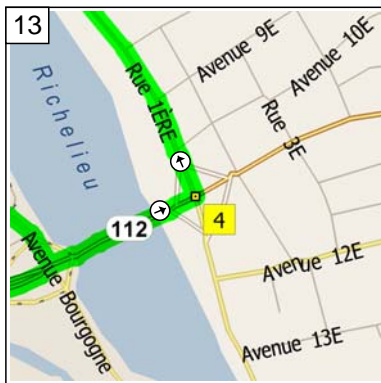

St-Jean-Baptiste St-Hilaire via Chambly (83 km)

82.6 kilometers; 6 hours, 11 minutes

09:00 0.0 km
Depart near La Prairie on Boulevard Rome (East) for 40 m

09:00 0.1 km
Turn LEFT (East) onto Boulevard Milan for 3.1 km

09:55 13.1 km
Turn RIGHT (South) onto Chemin de la Grande-Ligne for 3.0 km

10:07 16.1 km
At near Chambly, stay on Chemin de la Grande-Ligne (East) for 0.2 km

10:08 16.3 km
Road name changes to Rue Briand for 0.3 km

10:09 16.6 km
Keep STRAIGHT onto Rue de Champlain for 2.3 km

10:19 18.9 km
 At near Chambly, road name changes to Boulevard Industriel for 3.5 km

10:35 22.5 km
 Turn RIGHT (East) onto RTE-112 [RTE-223] for 1.2 km

10:40 23.7 km
 Road name changes to HWY-112 for 0.2 km

10:40 23.9 km
 At 3 Blvd Richelieu, Richelieu QC, turn LEFT (North) onto Rue 1ÈRE for 1.6 km

10:46 25.5 km
 Road name changes to Chemin Richelieu for 1.3 km