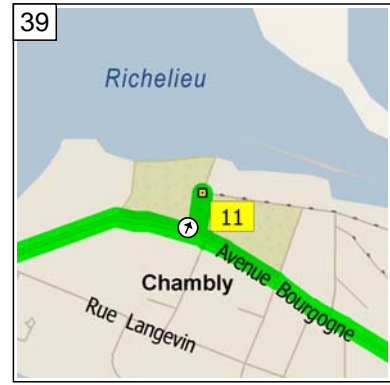

12:44 48.3 km
 Road name changes to HWY-133 [Chemin Des Patriotes] for 9.7 km

13:14 58.0 km
 At Chemin Des Patriotes, Saint-Mathias-Sur-Richelieu QC, stay on HWY-133 (South-East) for 10 m

13:14 58.0 km
 Turn RIGHT (South-West) onto Chemin Richelieu for 1.3 km

13:19 59.3 km
 Road name changes to Rue 1ÈRE for 0.9 km

13:22 60.2 km
 At near Chamby, stay on Rue 1ÈRE (South-East) for 0.6 km

13:25 60.9 km
 Turn RIGHT (West) onto HWY-112 for 0.2 km

13:25 61.1 km
 Road name changes to RTE-112 [Boulevard Richelieu] for 0.1 km

13:26 61.2 km
Turn RIGHT (North) onto Avenue Bourgogne for 1.4 km

13:33 62.6 km
Turn RIGHT (North) onto Rue du Parc E for 80 m

13:34 62.6 km
At 3 Rue de Richelieu, Chambly QC, return South on Rue du Parc E for 80 m