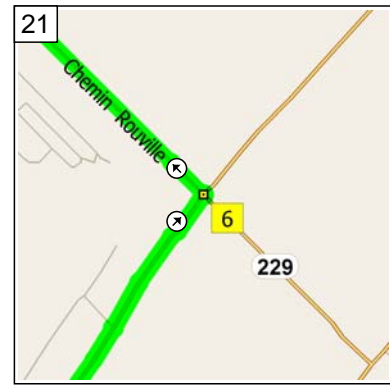

11:11 32.8 km
Turn LEFT to stay on Chemin Riviere des Hurons E for 1.3 km

11:16 34.1 km
Turn LEFT (North) onto Local road(s) for 90 m

11:17 34.2 km
Road name changes to Rue Villeneuve for 2.3 km

11:25 36.5 km
Road name changes to Rang De la Rivière Nord for 2.7 km

11:34 39.2 km
At 4114 Rang De la Rivière Nord, Saint-Jean-Baptiste QC, turn LEFT (North-West) onto Chemin Rouville for 1.4 km

11:39 40.6 km
Turn RIGHT (North) onto Chemin De la Montagne for 1.2 km

11:43 41.8 km
Turn LEFT to stay on Chemin De la Montagne for 0.8 km