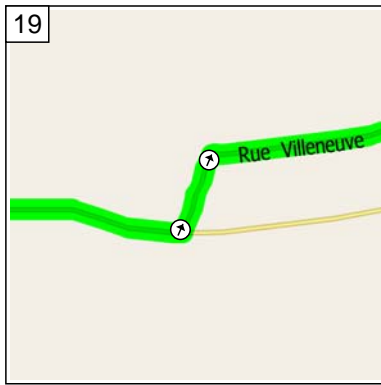

10:40 23.7 km
Road name changes to HWY-112 for 0.2 km

10:40 23.9 km
At 3 Blvd Richelieu, Richelieu QC, turn LEFT (North) onto Rue 1ÈRE for 1.6 km

10:46 25.5 km
Road name changes to Chemin Richelieu for 1.3 km

10:51 26.8 km
Road name changes to Chemin Riviere des Hurons E for 0.5 km

10:53 27.3 km
At Chemin Riviere des Hurons E, Saint-Mathias-Sur-Richelieu QC, stay on Chemin Riviere des Hurons E (North) for 5.6 km

11:11 32.8 km
Turn LEFT to stay on Chemin Riviere des Hurons E for 1.3 km

11:16 34.1 km
Turn LEFT (North) onto Local road(s) for 90 m

11:17 34.2 km
Road name changes to Rue Villeneuve for 2.3 km

11:25 36.5 km
Road name changes to Rang De la Rivière Nord for 2.7 km

11:34 39.2 km
At 4114 Rang De la Rivière Nord, Saint-Jean-Baptiste QC, turn LEFT (North-West) onto Chemin Rouville for 1.4 km

11:39 40.6 km
Turn RIGHT (North) onto Chemin De la Montagne for 1.2 km

11:43 41.8 km
Turn LEFT to stay on Chemin De la Montagne for 0.8 km