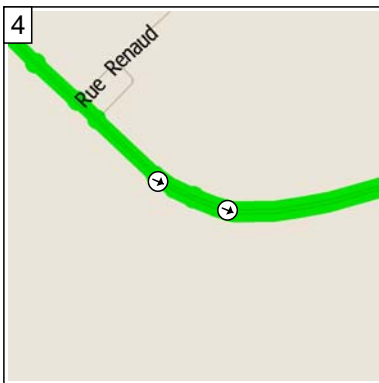

St-Jean-Baptiste St-Hilaire via Chambly (83 km)

82.6 kilometers; 6 hours, 11 minutes

09:00 0.0 km
Depart near La Prairie on Boulevard Rome (East) for 40 m

09:00 0.1 km
Turn LEFT (East) onto Boulevard Milan for 3.1 km

09:16 3.2 km
Turn RIGHT (South-East) onto Boulevard Grande-Allée for 6.1 km

09:41 9.2 km
Road name changes to Chemin Grande-Allée for 2.6 km

09:50 11.8 km
Turn LEFT (North) onto Chemin Salaberry for 1.3 km