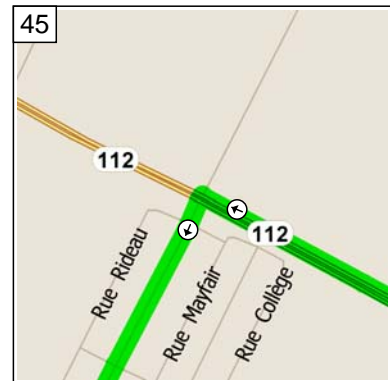

13:26 61.2 km
Turn RIGHT (North) onto Avenue Bourgogne for 1.4 km

13:33 62.6 km
Turn RIGHT (North) onto Rue du Parc E for 80 m

13:34 62.6 km
At 3 Rue de Richelieu, Chambly QC, return South on Rue du Parc E for 80 m

13:35 62.7 km
Turn RIGHT (West) onto Avenue Bourgogne for 2.8 km

13:48 65.5 km
Merge onto RTE-112 [RTE-223] for 2.5 km

13:57 68.0 km
Turn LEFT (South) onto Chemin Bellevue for 10 m

13:57 68.0 km
At Chemin de Chambly, Carignan QC, return North on Chemin Bellevue for 10 m

13:57 68.0 km
Turn LEFT (West) onto RTE-112 [Chemin de Chambly] for 3.5 km

14:08 71.5 km
Turn LEFT (South) onto Boulevard Mountainview for 1.5 km

14:17 73.0 km
 At 3994 Blvd Mountainview, Longueuil QC, turn RIGHT (North-West) onto Boulevard Kimber for 1.7 km

14:27 74.7 km
 Turn RIGHT (North-West) onto Boulevard Maricourt for 0.4 km

14:30 75.2 km
 Turn LEFT (South-West) onto Rue Nantel for 1.2 km

14:37 76.4 km
 At near La Prairie, stay on Rue Nantel (South-West) for 0.8 km