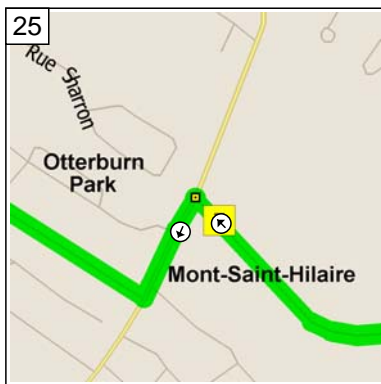

11:11 32.8 km
Turn LEFT to stay on Chemin Riviere des Hurons E for 1.3 km

11:16 34.1 km
Turn LEFT (North) onto Local road(s) for 90 m

11:17 34.2 km
Road name changes to Rue Villeneuve for 2.3 km

11:25 36.5 km
Road name changes to Rang De la Rivière Nord for 2.7 km

11:34 39.2 km
At 4114 Rang De la Rivière Nord, Saint-Jean-Baptiste QC, turn LEFT (North-West) onto Chemin Rouville for 1.4 km

11:39 40.6 km
Turn RIGHT (North) onto Chemin De la Montagne for 1.2 km

11:43 41.8 km
Turn LEFT to stay on Chemin De la Montagne for 0.8 km

11:46 42.5 km
Road name changes to Chemin de la Montagne for 1.8 km

11:55 44.3 km
At 505 Chemin de la Montagne, Mont-St-Hilaire QC, turn LEFT (South) onto Chemin Ozias-Leduc for 0.2 km

11:57 44.5 km
Turn RIGHT (West) onto Rue Prince Edward for 1.6 km