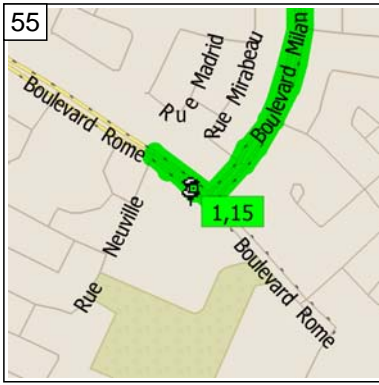

14:27 74.7 km
 Turn RIGHT (North-West) onto Boulevard Maricourt for 0.4 km

14:30 75.2 km
 Turn LEFT (South-West) onto Rue Nantel for 1.2 km

14:37 76.4 km
 At near La Prairie, stay on Rue Nantel (South-West) for 0.8 km

14:42 77.2 km
 Turn LEFT (South-West) onto Rue Belmont, then immediately turn RIGHT (North-West) onto Boulevard Grande-Allée for 2.1 km

14:53 79.3 km
 Turn LEFT (South-West) onto Local road(s) for 10 m

14:54 79.3 km
 Bear RIGHT (West) onto Boulevard Milan for 3.1 km

15:09 82.3 km
 Turn RIGHT (North-West) onto Boulevard Rome, then immediately turn LEFT (South) onto Rue Neuville for 0.2 km

15:11 82.5 km
 Turn LEFT (South-East) onto Boulevard Rome for 0.1 km