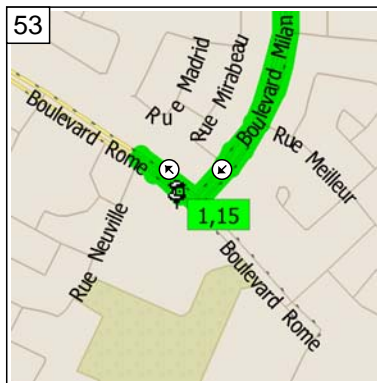

15:09 82.3 km
Turn RIGHT (North-West) onto Boulevard Rome, then immediately turn LEFT (South) onto Rue Neuville for 0.2 km