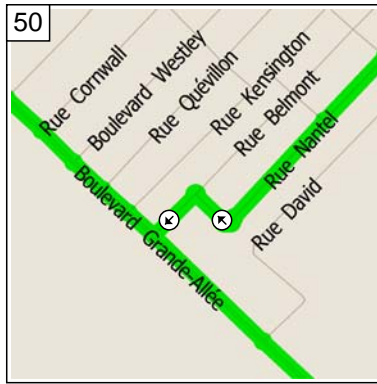

14:42 77.2 km
Turn LEFT (South-West) onto Rue Belmont, then immediately turn RIGHT (North-West) onto Boulevard Grande-Allée for 2.1 km