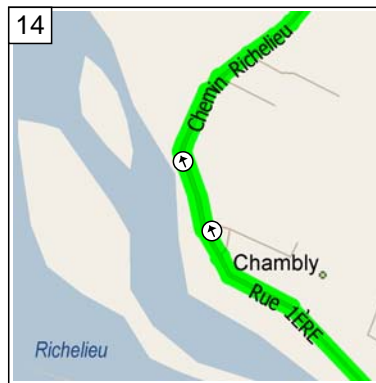

09:55 13.1 km
Turn RIGHT (South) onto Chemin de la Grande-Ligne for 3.0 km

10:07 16.1 km
At near Chambly, stay on Chemin de la Grande-Ligne (East) for 0.2 km

10:08 16.3 km
Road name changes to Rue Briand for 0.3 km

10:09 16.6 km
Keep STRAIGHT onto Rue de Champlain for 2.3 km

10:19 18.9 km
At near Chambly, road name changes to Boulevard Industriel for 3.5 km

10:35 22.5 km
Turn RIGHT (East) onto RTE-112 [RTE-223] for 1.2 km

10:40 23.7 km
Road name changes to HWY-112 for 0.2 km

10:40 23.9 km
At 3 Blvd Richelieu, Richelieu QC, turn LEFT (North) onto Rue 1ÈRE for 1.6 km

10:46 25.5 km
Road name changes to Chemin Richelieu for 1.3 km