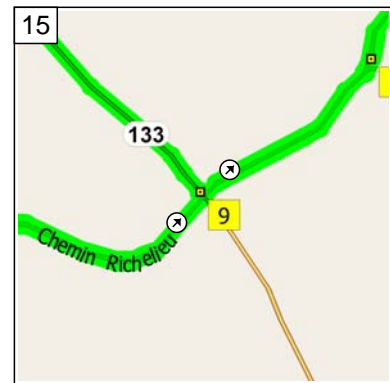

10:09 16.6 km
Keep STRAIGHT onto Rue de Champlain for 2.3 km

10:19 18.9 km
 At near Chambly, road name changes to Boulevard Industriel for 3.5 km

10:35 22.5 km
 Turn RIGHT (East) onto RTE-112 [RTE-223] for 1.2 km

10:40 23.7 km
 Road name changes to HWY-112 for 0.2 km

10:40 23.9 km
 At 3 Blvd Richelieu, Richelieu QC, turn LEFT (North) onto Rue 1ÈRE for 1.6 km

10:46 25.5 km
 Road name changes to Chemin Richelieu for 1.3 km