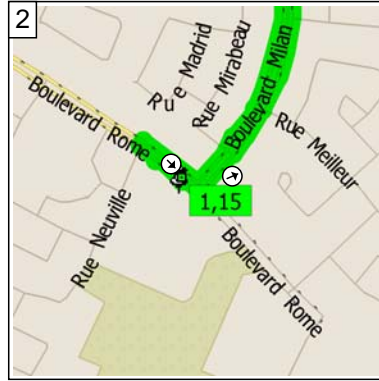

St-Jean-Baptiste St-Hilaire via Chambly (83 km)

82.6 kilometers; 6 hours, 11 minutes

09:00 0.0 km
Depart near La Prairie on Boulevard Rome (East) for 40 m

09:00 0.1 km
Turn LEFT (East) onto Boulevard Milan for 3.1 km

09:16 3.2 km
Turn RIGHT (South-East) onto Boulevard Grande-Allée for 6.1 km

09:41 9.2 km
Road name changes to Chemin Grande-Allée for 2.6 km

09:50 11.8 km
Turn LEFT (North) onto Chemin Salaberry for 1.3 km

09:55 13.1 km
Turn RIGHT (South) onto Chemin de la Grande-Ligne for 3.0 km

10:07 16.1 km
At near Chambly, stay on Chemin de la Grande-Ligne (East) for 0.2 km

10:08 16.3 km
Road name changes to Rue Briand for 0.3 km

10:09 16.6 km
Keep STRAIGHT onto Rue de Champlain for 2.3 km

10:19 18.9 km
 At near Chambly, road name changes to Boulevard Industriel for 3.5 km

10:35 22.5 km
 Turn RIGHT (East) onto RTE-112 [RTE-223] for 1.2 km