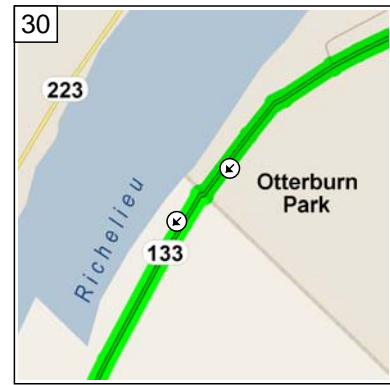

12:06 46.1 km
Turn LEFT (South) onto RTE-133 [Chemin des Patriotes] for 0.7 km

12:44 48.3 km
Road name changes to HWY-133 [Chemin Des Patriotes] for 9.7 km