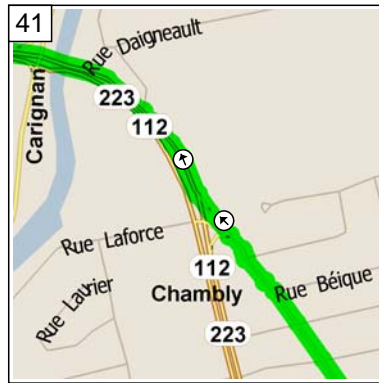

13:19 59.3 km
 Road name changes to Rue 1ÈRE for 0.9 km

13:22 60.2 km
 At near Chamby, stay on Rue 1ÈRE (South-East) for 0.6 km

13:25 60.9 km
 Turn RIGHT (West) onto HWY-112 for 0.2 km

13:25 61.1 km
 Road name changes to RTE-112 [Boulevard Richelieu] for 0.1 km

13:26 61.2 km
Turn RIGHT (North) onto Avenue Bourgogne for 1.4 km

13:33 62.6 km
Turn RIGHT (North) onto Rue du Parc E for 80 m

13:34 62.6 km
At 3 Rue de Richelieu, Chambly QC, return South on Rue du Parc E for 80 m

13:35 62.7 km
Turn RIGHT (West) onto Avenue Bourgogne for 2.8 km

13:48 65.5 km
Merge onto RTE-112 [RTE-223] for 2.5 km

13:57 68.0 km
Turn LEFT (South) onto Chemin Bellevue for 10 m

13:57 68.0 km
At Chemin de Chambly, Carignan QC, return North on Chemin Bellevue for 10 m

13:57 68.0 km
Turn LEFT (West) onto RTE-112 [Chemin de Chambly] for 3.5 km

14:08 71.5 km
Turn LEFT (South) onto Boulevard Mountainview for 1.5 km

14:17 73.0 km
 At 3994 Blvd Mountainview, Longueuil QC, turn RIGHT (North-West) onto Boulevard Kimber for 1.7 km