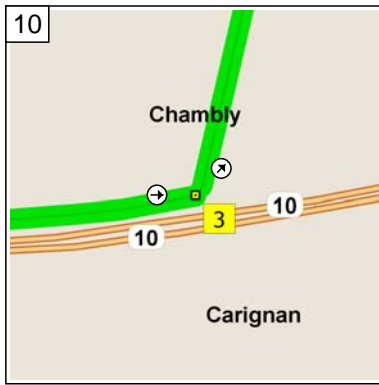

09:55 13.1 km
Turn RIGHT (South) onto Chemin de la Grande-Ligne for 3.0 km

10:07 16.1 km
At near Chambly, stay on Chemin de la Grande-Ligne (East) for 0.2 km

10:08 16.3 km
Road name changes to Rue Briand for 0.3 km

10:09 16.6 km
Keep STRAIGHT onto Rue de Champlain for 2.3 km

10:19 18.9 km
At near Chambly, road name changes to Boulevard Industriel for 3.5 km

10:35 22.5 km
Turn RIGHT (East) onto RTE-112 [RTE-223] for 1.2 km