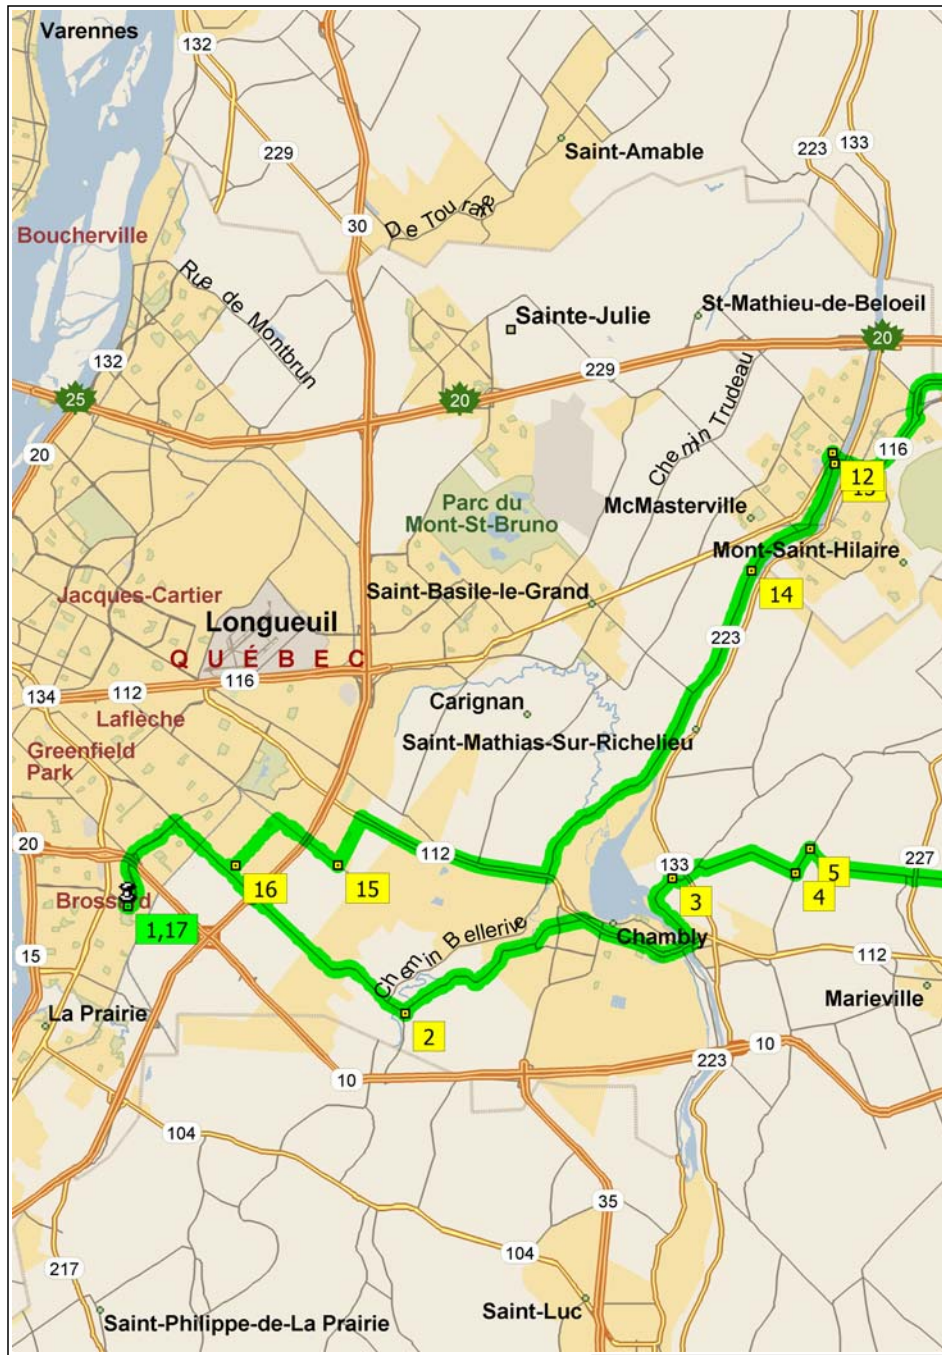

- 14:27 89.9 km Turn RIGHT (South) onto RTE-223 [Rue Richelieu] for 0.2 km
- 14:28 90.1 km **13** At near Beloeil, stay on RTE-223 [Rue Richelieu] (South) for 2.3 km
- 14:39 92.4 km Keep STRAIGHT onto RTE-223 [Chemin du Richelieu] for 1.8 km
- 14:46 94.1 km **14** At near Otterburn Park, stay on RTE-223 [Boulevard Richelieu] (South-West) for 7.5 km
- 15:11 101.6 km Bear RIGHT (West) onto RTE-223 [Chemin Bellerive] for 3.3 km
- 15:23 104.9 km Turn RIGHT (West) onto RTE-112 [Chemin de Chambly] for 5.5 km
- 15:40 110.4 km Turn LEFT (South) onto Boulevard Mountainview for 1.5 km
- 15:48 111.9 km **15** At near Carignan, turn RIGHT (North-West) onto Boulevard Kimber for 1.7 km
- 15:59 113.6 km Turn RIGHT (North-West) onto Boulevard Maricourt for 0.4 km
- 16:02 114.1 km Turn LEFT (South-West) onto Rue Nantel for 1.8 km
- 16:12 115.8 km **16** At near La Prairie, stay on Rue Nantel (South-West) for 0.2 km
- 16:14 116.0 km Turn LEFT (South-West) onto Rue Belmont, then immediately turn RIGHT (North-West) onto Boulevard Grande-Allée for 2.1 km
- 16:25 118.1 km Turn LEFT (South-West) onto Local road(s) for 10 m
- 16:25 118.1 km Bear RIGHT (West) onto Boulevard Milan for 3.1 km
- 16:40 121.2 km Turn RIGHT (North-West) onto Boulevard Rome, then immediately turn LEFT (South) onto Rue Neuville for 0.2 km
- 16:42 121.4 km Turn LEFT (South-East) onto Boulevard Rome for 0.1 km
- 16:43 121.5 km **17** Arrive near La Prairie