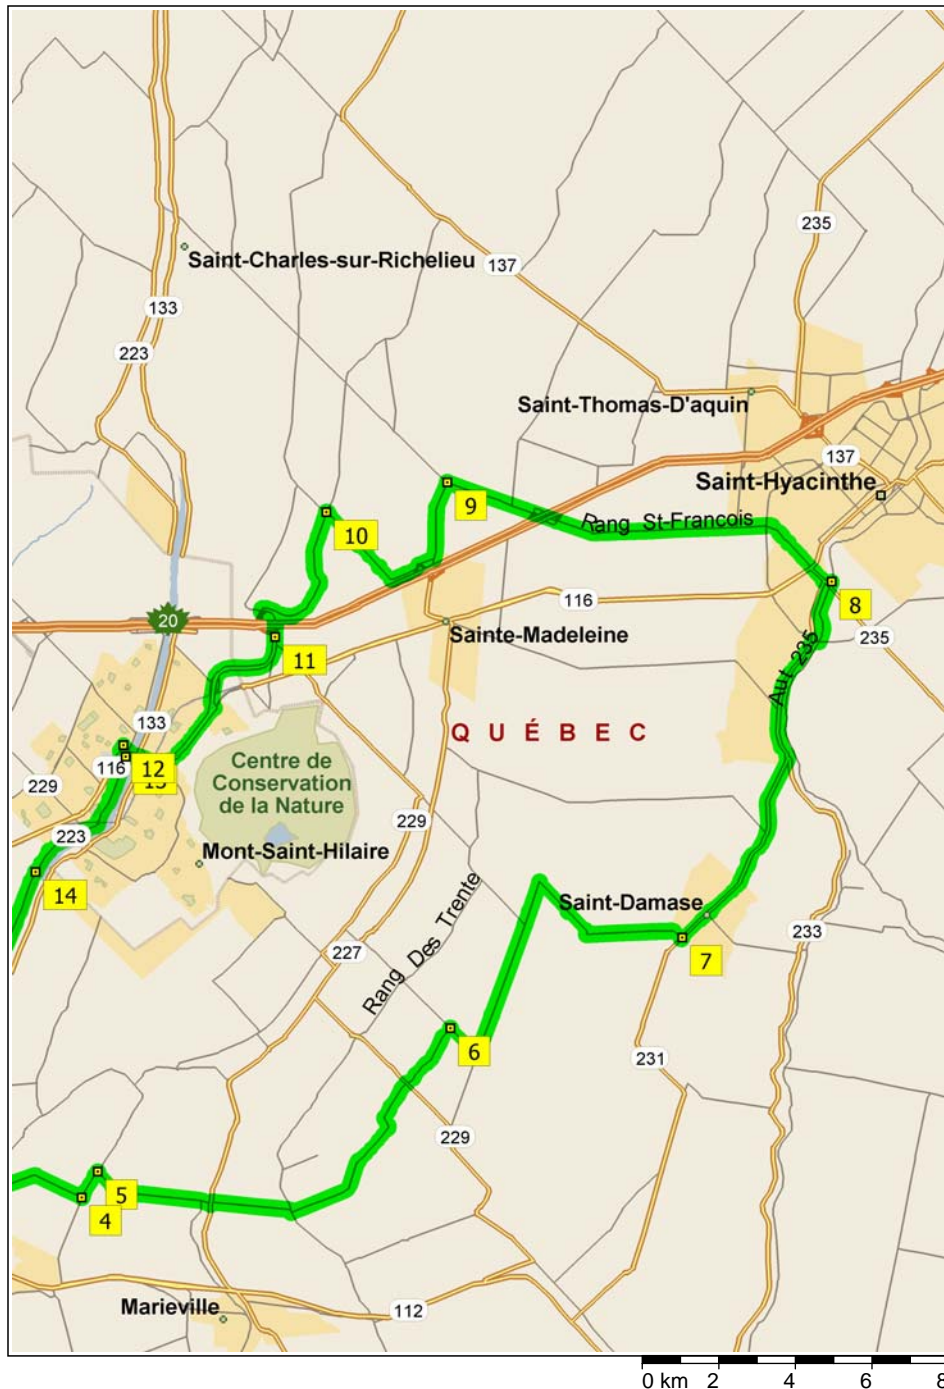

St-Hyacinthe_122

121.5 kilometers; 7 hours, 43 minutes

09:00	0.0 km	1 Depart near La Prairie on Boulevard Rome (East) for 40 m
09:00	0.1 km	Turn LEFT (East) onto Boulevard Milan for 3.1 km
09:16	3.2 km	Turn RIGHT (South-East) onto Boulevard Grande-Allée for 6.1 km
09:41	9.2 km	Road name changes to Chemin Grande-Allée for 2.6 km
09:49	11.8 km	2 At near Chamby, turn LEFT (North) onto Chemin Salaberry for 2.9 km
09:59	14.7 km	Road name changes to Avenue de Salaberry for 3.3 km
10:14	18.0 km	Bear RIGHT (East) onto RTE-112 [RTE-223] for 3.1 km
10:27	21.1 km	Road name changes to HWY-112 for 0.2 km
10:28	21.3 km	Turn LEFT (North) onto Rue 1ÈRE for 1.6 km
10:33	22.9 km	Road name changes to Chemin Richelieu for 0.8 km
10:36	23.7 km	3 At near Chamby, stay on Chemin Richelieu (East) for 0.5 km
10:38	24.2 km	Road name changes to Chemin Riviere des Hurons E for 0.4 km
10:40	24.6 km	Bear RIGHT (East) onto Chemin Pointe de Chemise for 3.0 km
10:50	27.6 km	4 At Chemin Pointe de Chemise, turn LEFT (North) onto Local road(s) for 0.8 km
10:53	28.4 km	5 At near Richelieu, stay on Local road(s) (South-East) for 1.3 km
10:58	29.7 km	Road name changes to Chemin Des Quarante for 1.9 km
11:04	31.6 km	Turn LEFT (North) onto HWY-227 [Chemin Du Ruisseau Saint Louis E], then immediately turn RIGHT (East) onto Chemin Des Trente Six for 2.1 km
11:13	33.7 km	Turn RIGHT (South) onto Chemin De la Branche du Rapide, then immediately turn LEFT (East) onto Rang Des Soixante for 6.9 km
11:36	40.6 km	6 At Chemin Bédard, turn RIGHT (South-East) onto Chemin Bédard for 1.0 km
11:40	41.5 km	Turn LEFT (North) onto Rang Du Cordon for 4.8 km