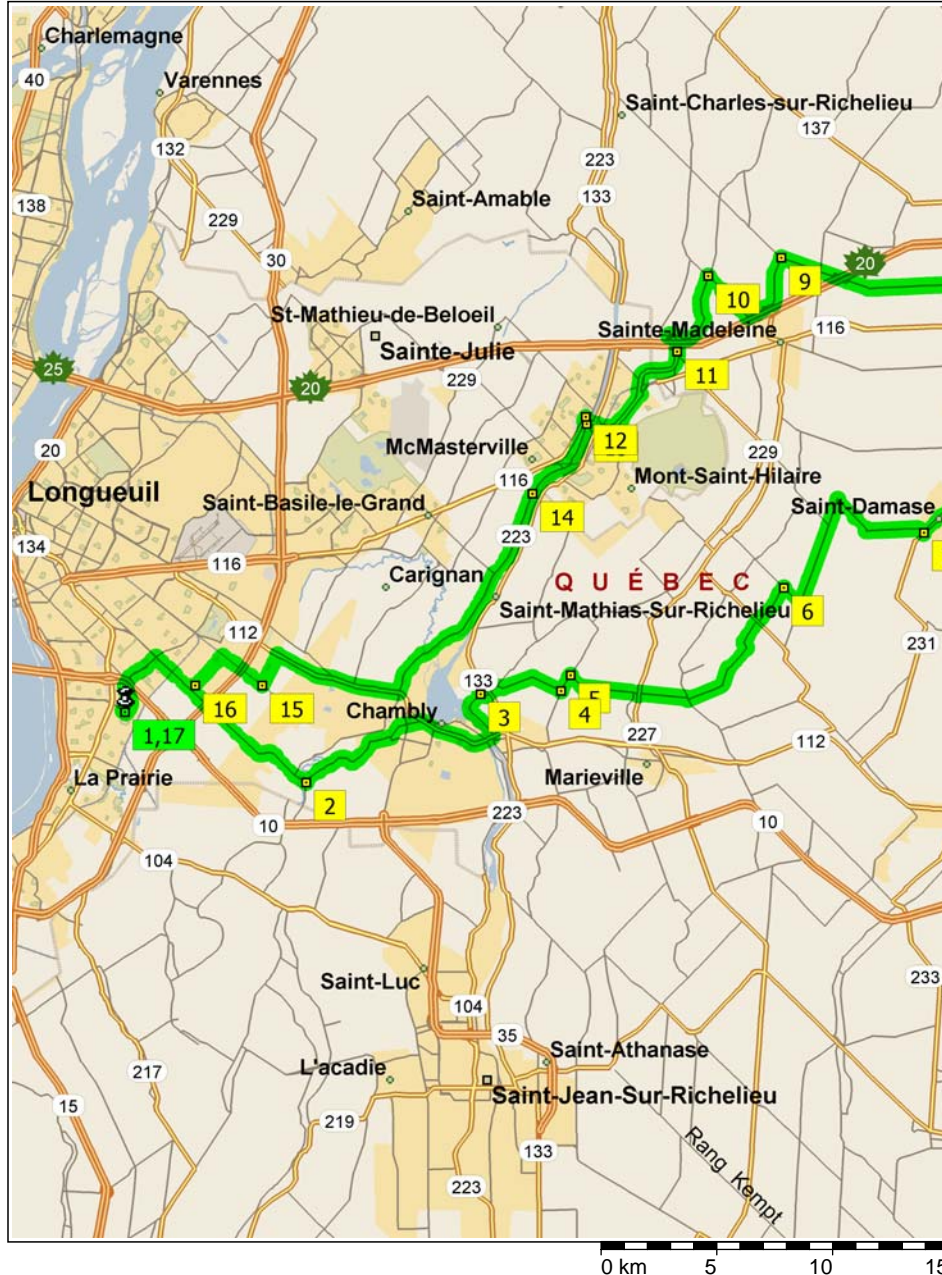

St-Hyacinthe_122

121.5 kilometers; 7 hours, 43 minutes

09:00	0.0 km	1 Depart near La Prairie on Boulevard Rome (East) for 40 m
09:00	0.1 km	Turn LEFT (East) onto Boulevard Milan for 3.1 km
09:16	3.2 km	Turn RIGHT (South-East) onto Boulevard Grande-Allée for 6.1 km
09:41	9.2 km	Road name changes to Chemin Grande-Allée for 2.6 km
09:49	11.8 km	2 At near Chamby, turn LEFT (North) onto Chemin Salaberry for 2.9 km
09:59	14.7 km	Road name changes to Avenue de Salaberry for 3.3 km
10:14	18.0 km	Bear RIGHT (East) onto RTE-112 [RTE-223] for 3.1 km
10:27	21.1 km	Road name changes to HWY-112 for 0.2 km
10:28	21.3 km	Turn LEFT (North) onto Rue 1ÈRE for 1.6 km
10:33	22.9 km	Road name changes to Chemin Richelieu for 0.8 km
10:36	23.7 km	3 At near Chamby, stay on Chemin Richelieu (East) for 0.5 km
10:38	24.2 km	Road name changes to Chemin Riviere des Hurons E for 0.4 km
10:40	24.6 km	Bear RIGHT (East) onto Chemin Pointe de Chemise for 3.0 km
10:50	27.6 km	4 At Chemin Pointe de Chemise, turn LEFT (North) onto Local road(s) for 0.8 km
10:53	28.4 km	5 At near Richelieu, stay on Local road(s) (South-East) for 1.3 km
10:58	29.7 km	Road name changes to Chemin Des Quarante for 1.9 km
11:04	31.6 km	Turn LEFT (North) onto HWY-227 [Chemin Du Ruisseau Saint Louis E], then immediately turn RIGHT (East) onto Chemin Des Trente Six for 2.1 km
11:13	33.7 km	Turn RIGHT (South) onto Chemin De la Branche du Rapide, then immediately turn LEFT (East) onto Rang Des Soixante for 6.9 km
11:36	40.6 km	6 At Chemin Bédard, turn RIGHT (South-East) onto Chemin Bédard for 1.0 km
11:40	41.5 km	Turn LEFT (North) onto Rang Du Cordon for 4.8 km