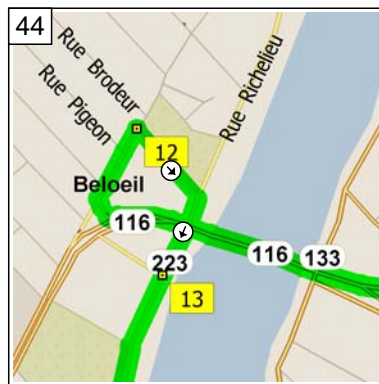

14:07 84.9 km  
Road name changes to Rue La Grande-Allée for 1.4 km

14:12 86.4 km  
Turn RIGHT (South-West) onto RTE-116 [Boulevard Sir-Wilfrid-Laurier] for 3.1 km

14:24 89.5 km  
Bear RIGHT (West) onto Local road(s) for 70 m

14:25 89.6 km  
Bear RIGHT (North-East) onto Boulevard Laurier for 0.1 km

14:26 89.7 km  
At near Beloeil, turn RIGHT (South-East) onto Rue Jeannotte for 0.2 km

14:27 89.9 km  
Turn RIGHT (South) onto RTE-223 [Rue Richelieu] for 0.2 km

14:28 90.1 km  
At near Beloeil, stay on RTE-223 [Rue Richelieu] (South) for 2.3 km

14:39 92.4 km  
 Keep STRAIGHT onto RTE-223 [Chemin du Richelieu] for 1.8 km

14:46 94.1 km  
 At near Otterburn Park, stay on RTE-223 [Boulevard Richelieu] (South-West) for 7.5 km