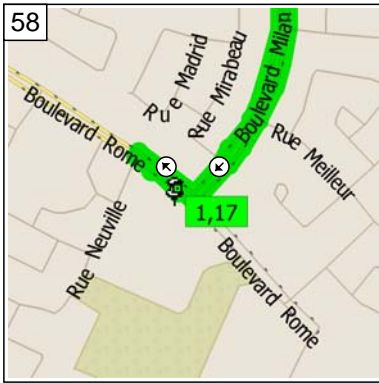

15:48 111.9 km  
 At near Carignan, turn RIGHT (North-West) onto Boulevard Kimber for 1.7 km

15:59 113.6 km  
 Turn RIGHT (North-West) onto Boulevard Maricourt for 0.4 km

16:02 114.1 km  
 Turn LEFT (South-West) onto Rue Nantel for 1.8 km

16:12 115.8 km  
 At near La Prairie, stay on Rue Nantel (South-West) for 0.2 km

16:14 116.0 km  
 Turn LEFT (South-West) onto Rue Belmont, then immediately turn RIGHT (North-West) onto Boulevard Grande-Allée for 2.1 km

16:25 118.1 km  
 Turn LEFT (South-West) onto Local road(s) for 10 m

16:25 118.1 km  
 Bear RIGHT (West) onto Boulevard Milan for 3.1 km

16:40 121.2 km  
 Turn RIGHT (North-West) onto Boulevard Rome, then immediately turn LEFT (South) onto Rue Neuville for 0.2 km