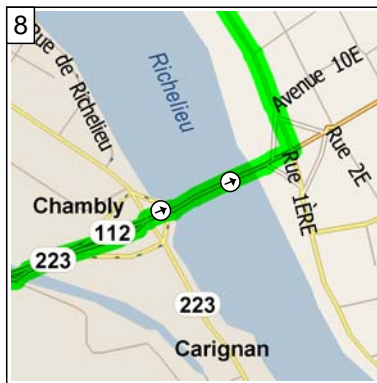

# St-Hyacinthe\_122

121.5 kilometers; 7 hours, 43 minutes

09:00 0.0 km  
Depart near La Prairie on Boulevard Rome (East) for 40 m

09:00 0.1 km  
Turn LEFT (East) onto Boulevard Milan for 3.1 km

09:16 3.2 km  
Turn RIGHT (South-East) onto Boulevard Grande-Allée for 6.1 km

09:41 9.2 km  
Road name changes to Chemin Grande-Allée for 2.6 km

09:49 11.8 km  
At near Chambly, turn LEFT (North) onto Chemin Salaberry for 2.9 km

09:59 14.7 km  
Road name changes to Avenue de Salaberry for 3.3 km

10:14 18.0 km  
Bear RIGHT (East) onto RTE-112 [RTE-223] for 3.1 km

10:27 21.1 km  
Road name changes to HWY-112 for 0.2 km

10:28 21.3 km  
Turn LEFT (North) onto Rue 1ÈRE for 1.6 km

10:33 22.9 km  
Road name changes to Chemin Richelieu for 0.8 km

10:36 23.7 km  
At near Chambly, stay on Chemin Richelieu (East) for 0.5 km

10:38 24.2 km  
Road name changes to Chemin Riviere des Hurons E for 0.4 km

10:40 24.6 km  
Bear RIGHT (East) onto Chemin Pointe de Chemise for 3.0 km