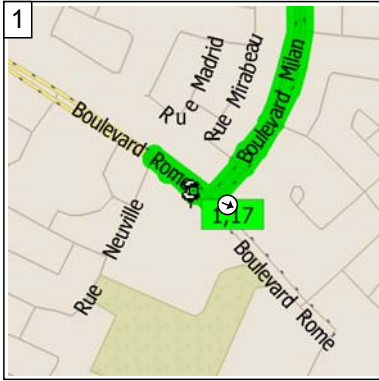

# St-Hyacinthe\_122

121.5 kilometers; 7 hours, 43 minutes

09:00 0.0 km  
Depart near La Prairie on Boulevard Rome (East) for 40 m

09:00 0.1 km  
Turn LEFT (East) onto Boulevard Milan for 3.1 km

09:16 3.2 km  
Turn RIGHT (South-East) onto Boulevard Grande-Allée for 6.1 km

09:41 9.2 km  
Road name changes to Chemin Grande-Allée for 2.6 km

09:49 11.8 km  
At near Chambly, turn LEFT (North) onto Chemin Salaberry for 2.9 km

09:59 14.7 km  
Road name changes to Avenue de Salaberry for 3.3 km

10:14 18.0 km  
Bear RIGHT (East) onto RTE-112 [RTE-223] for 3.1 km

10:27 21.1 km  
Road name changes to HWY-112 for 0.2 km

10:28 21.3 km  
Turn LEFT (North) onto Rue 1ÈRE for 1.6 km

10:33 22.9 km  
Road name changes to Chemin Richelieu for 0.8 km