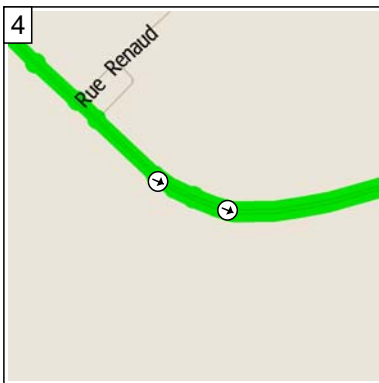

# St-Hyacinthe\_122

121.5 kilometers; 7 hours, 43 minutes

09:00 0.0 km  
Depart near La Prairie on Boulevard Rome (East) for 40 m

09:00 0.1 km  
Turn LEFT (East) onto Boulevard Milan for 3.1 km

09:16 3.2 km  
Turn RIGHT (South-East) onto Boulevard Grande-Allée for 6.1 km

09:41 9.2 km  
Road name changes to Chemin Grande-Allée for 2.6 km

09:49 11.8 km  
At near Chambly, turn LEFT (North) onto Chemin Salaberry for 2.9 km

09:59 14.7 km  
Road name changes to Avenue de Salaberry for 3.3 km