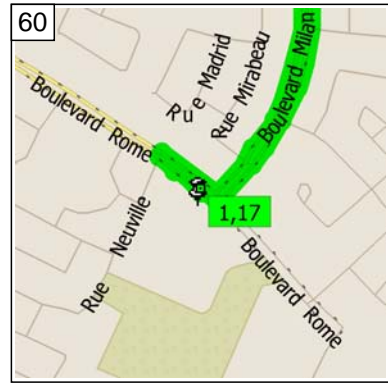

16:25 118.1 km  
 Turn LEFT (South-West) onto Local road(s) for 10 m

16:25 118.1 km  
 Bear RIGHT (West) onto Boulevard Milan for 3.1 km

16:40 121.2 km  
 Turn RIGHT (North-West) onto Boulevard Rome, then immediately turn LEFT (South) onto Rue Neuville for 0.2 km

16:42 121.4 km  
 Turn LEFT (South-East) onto Boulevard Rome for 0.1 km

16:43 121.5 km  
 Arrive near La Prairie