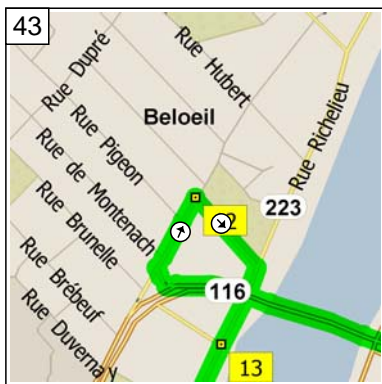

13:58 82.4 km  
 Turn LEFT (East) onto Rue La Grande-Allée for 0.8 km

14:02 83.3 km  
Road name changes to Grand-Allee [La Grande-Allee Rue] for 90 m

14:02 83.3 km  
At 596 Grand-Allee, Mont-Saint-Hilaire QC, stay on Grand-Allee [La Grande-Allee Rue] (South) for 1.6 km

14:07 84.9 km  
Road name changes to Rue La Grande-Allée for 1.4 km

14:12 86.4 km  
Turn RIGHT (South-West) onto RTE-116 [Boulevard Sir-Wilfrid-Laurier] for 3.1 km

14:24 89.5 km  
Bear RIGHT (West) onto Local road(s) for 70 m

14:25 89.6 km  
Bear RIGHT (North-East) onto Boulevard Laurier for 0.1 km

14:26 89.7 km  
At near Beloeil, turn RIGHT (South-East) onto Rue Jeannotte for 0.2 km

14:27 89.9 km  
Turn RIGHT (South) onto RTE-223 [Rue Richelieu] for 0.2 km

14:28 90.1 km  
At near Beloeil, stay on RTE-223 [Rue Richelieu] (South) for 2.3 km

14:39 92.4 km  
 Keep STRAIGHT onto RTE-223 [Chemin du Richelieu] for 1.8 km

14:46 94.1 km  
 At near Otterburn Park, stay on RTE-223 [Boulevard Richelieu] (South-West) for 7.5 km