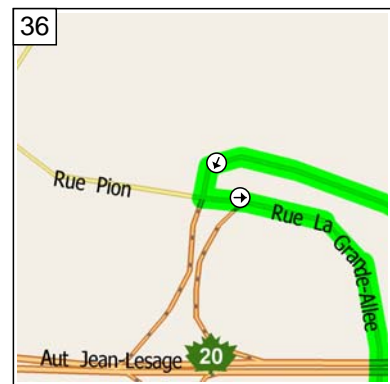

13:58 82.4 km
Turn LEFT (East) onto Rue La Grande-Allée for 0.8 km