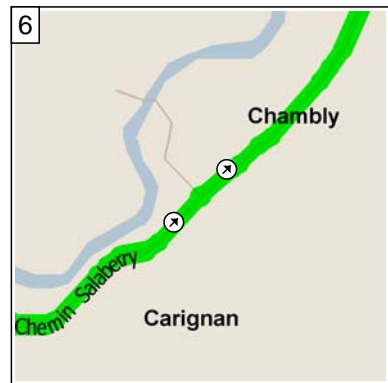

# St-Hyacinthe\_122

121.5 kilometers; 7 hours, 43 minutes

09:00 0.0 km  
Depart near La Prairie on Boulevard Rome (East) for 40 m

09:00 0.1 km  
Turn LEFT (East) onto Boulevard Milan for 3.1 km

09:16 3.2 km  
Turn RIGHT (South-East) onto Boulevard Grande-Allée for 6.1 km

09:41 9.2 km  
Road name changes to Chemin Grande-Allée for 2.6 km

09:49 11.8 km  
At near Chambly, turn LEFT (North) onto Chemin Salaberry for 2.9 km

09:59 14.7 km  
Road name changes to Avenue de Salaberry for 3.3 km

10:14 18.0 km  
Bear RIGHT (East) onto RTE-112 [RTE-223] for 3.1 km

10:27 21.1 km  
Road name changes to HWY-112 for 0.2 km

10:28 21.3 km  
Turn LEFT (North) onto Rue 1ÈRE for 1.6 km

10:33 22.9 km  
Road name changes to Chemin Richelieu for 0.8 km