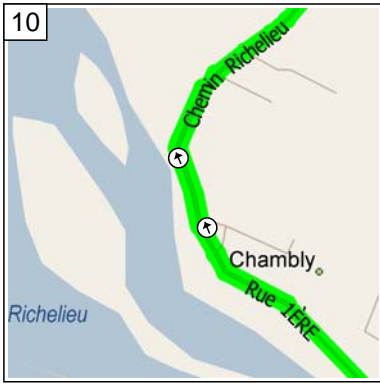

# St-Hyacinthe\_122

121.5 kilometers; 7 hours, 43 minutes

09:00 0.0 km  
Depart near La Prairie on Boulevard Rome (East) for 40 m

09:00 0.1 km  
Turn LEFT (East) onto Boulevard Milan for 3.1 km

09:16 3.2 km  
Turn RIGHT (South-East) onto Boulevard Grande-Allée for 6.1 km

09:41 9.2 km  
Road name changes to Chemin Grande-Allée for 2.6 km

09:49 11.8 km  
At near Chambly, turn LEFT (North) onto Chemin Salaberry for 2.9 km

09:59 14.7 km  
Road name changes to Avenue de Salaberry for 3.3 km

10:14 18.0 km  
Bear RIGHT (East) onto RTE-112 [RTE-223] for 3.1 km

10:27 21.1 km  
Road name changes to HWY-112 for 0.2 km

10:28 21.3 km  
Turn LEFT (North) onto Rue 1ÈRE for 1.6 km

10:33 22.9 km  
Road name changes to Chemin Richelieu for 0.8 km

10:36 23.7 km  
At near Chambly, stay on Chemin Richelieu (East) for 0.5 km

10:38 24.2 km  
Road name changes to Chemin Riviere des Hurons E for 0.4 km

10:40 24.6 km  
Bear RIGHT (East) onto Chemin Pointe de Chemise for 3.0 km