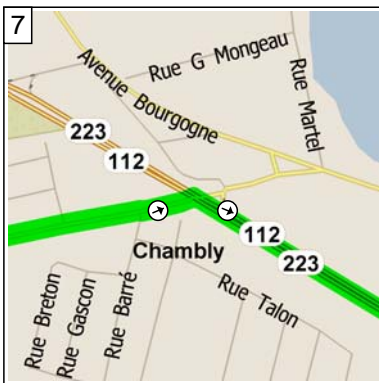

# St-Hyacinthe\_122

121.5 kilometers; 7 hours, 43 minutes

09:00 0.0 km  
Depart near La Prairie on Boulevard Rome (East) for 40 m

09:00 0.1 km  
Turn LEFT (East) onto Boulevard Milan for 3.1 km

09:16 3.2 km  
Turn RIGHT (South-East) onto Boulevard Grande-Allée for 6.1 km

09:41 9.2 km  
Road name changes to Chemin Grande-Allée for 2.6 km

09:49 11.8 km  
At near Chambly, turn LEFT (North) onto Chemin Salaberry for 2.9 km

09:59 14.7 km  
Road name changes to Avenue de Salaberry for 3.3 km

10:14 18.0 km  
Bear RIGHT (East) onto RTE-112 [RTE-223] for 3.1 km

10:27 21.1 km  
Road name changes to HWY-112 for 0.2 km

10:28 21.3 km  
Turn LEFT (North) onto Rue 1ÈRE for 1.6 km

10:33 22.9 km  
Road name changes to Chemin Richelieu for 0.8 km