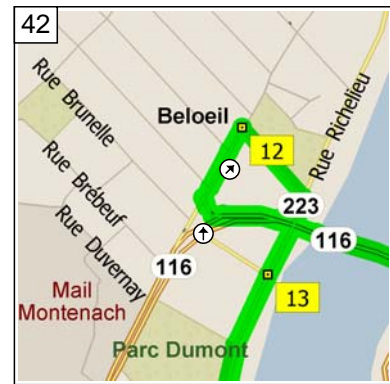

13:58 82.4 km  
 Turn LEFT (East) onto Rue La Grande-Allée for 0.8 km

14:02 83.3 km  
Road name changes to Grand-Allee [La Grande-Allee Rue] for 90 m

14:02 83.3 km  
At 596 Grand-Allee, Mont-Saint-Hilaire QC, stay on Grand-Allee [La Grande-Allee Rue] (South) for 1.6 km

14:07 84.9 km  
Road name changes to Rue La Grande-Allée for 1.4 km

14:12 86.4 km  
Turn RIGHT (South-West) onto RTE-116 [Boulevard Sir-Wilfrid-Laurier] for 3.1 km

14:24 89.5 km  
Bear RIGHT (West) onto Local road(s) for 70 m

14:25 89.6 km  
Bear RIGHT (North-East) onto Boulevard Laurier for 0.1 km

14:26 89.7 km  
At near Beloeil, turn RIGHT (South-East) onto Rue Jeannotte for 0.2 km

14:27 89.9 km  
Turn RIGHT (South) onto RTE-223 [Rue Richelieu] for 0.2 km