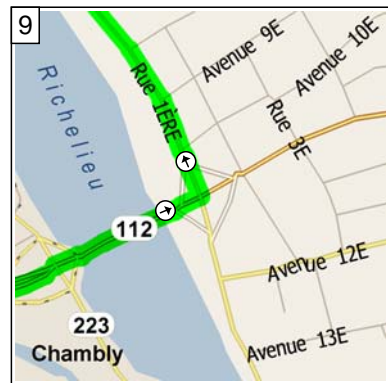

# St-Hyacinthe\_122

121.5 kilometers; 7 hours, 43 minutes

09:00 0.0 km  
Depart near La Prairie on Boulevard Rome (East) for 40 m

09:00 0.1 km  
Turn LEFT (East) onto Boulevard Milan for 3.1 km

09:16 3.2 km  
Turn RIGHT (South-East) onto Boulevard Grande-Allée for 6.1 km

09:41 9.2 km  
Road name changes to Chemin Grande-Allée for 2.6 km

09:49 11.8 km  
At near Chambly, turn LEFT (North) onto Chemin Salaberry for 2.9 km

09:59 14.7 km  
Road name changes to Avenue de Salaberry for 3.3 km

10:14 18.0 km  
Bear RIGHT (East) onto RTE-112 [RTE-223] for 3.1 km

10:27 21.1 km  
Road name changes to HWY-112 for 0.2 km

10:28 21.3 km  
Turn LEFT (North) onto Rue 1ÈRE for 1.6 km

10:33 22.9 km  
Road name changes to Chemin Richelieu for 0.8 km

10:36 23.7 km  
At near Chambly, stay on Chemin Richelieu (East) for 0.5 km

10:38 24.2 km  
Road name changes to Chemin Riviere des Hurons E for 0.4 km

10:40 24.6 km  
Bear RIGHT (East) onto Chemin Pointe de Chemise for 3.0 km