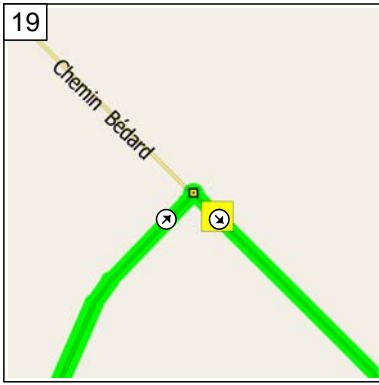

11:04 31.6 km  
Turn LEFT (North) onto HWY-227 [Chemin Du Ruisseau Saint Louis E], then immediately turn RIGHT (East) onto Chemin Des Trente Six for 2.1 km

11:13 33.7 km  
Turn RIGHT (South) onto Chemin De la Branche du Rapide, then immediately turn LEFT (East) onto Rang Des Soixante for 6.9 km