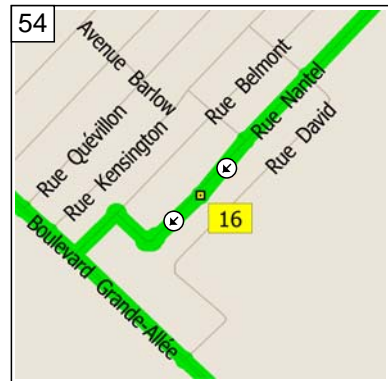

15:11 101.6 km  
 Bear RIGHT (West) onto RTE-223 [Chemin Bellerive] for 3.3 km

15:23 104.9 km  
 Turn RIGHT (West) onto RTE-112 [Chemin de Chambly] for 5.5 km

15:40 110.4 km  
 Turn LEFT (South) onto Boulevard Mountainview for 1.5 km

15:48 111.9 km  
 At near Carignan, turn RIGHT (North-West) onto Boulevard Kimber for 1.7 km

15:59 113.6 km  
 Turn RIGHT (North-West) onto Boulevard Maricourt for 0.4 km

16:02 114.1 km  
 Turn LEFT (South-West) onto Rue Nantel for 1.8 km