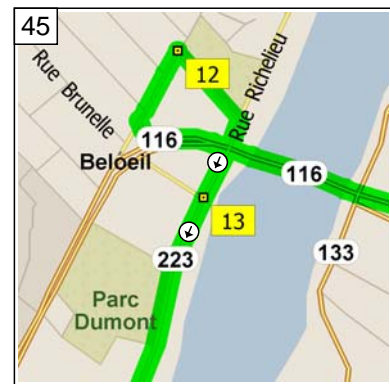

13:58 82.4 km  
 Turn LEFT (East) onto Rue La Grande-Allée for 0.8 km

14:02 83.3 km  
Road name changes to Grand-Allee [La Grande-Allee Rue] for 90 m

14:02 83.3 km  
At 596 Grand-Allee, Mont-Saint-Hilaire QC, stay on Grand-Allee [La Grande-Allee Rue] (South) for 1.6 km

14:07 84.9 km  
Road name changes to Rue La Grande-Allée for 1.4 km

14:12 86.4 km  
Turn RIGHT (South-West) onto RTE-116 [Boulevard Sir-Wilfrid-Laurier] for 3.1 km

14:24 89.5 km  
Bear RIGHT (West) onto Local road(s) for 70 m

14:25 89.6 km  
Bear RIGHT (North-East) onto Boulevard Laurier for 0.1 km

14:26 89.7 km  
At near Beloeil, turn RIGHT (South-East) onto Rue Jeannotte for 0.2 km

14:27 89.9 km  
Turn RIGHT (South) onto RTE-223 [Rue Richelieu] for 0.2 km

14:28 90.1 km  
At near Beloeil, stay on RTE-223 [Rue Richelieu] (South) for 2.3 km

14:39 92.4 km  
 Keep STRAIGHT onto RTE-223 [Chemin du Richelieu] for 1.8 km

14:46 94.1 km  
 At near Otterburn Park, stay on RTE-223 [Boulevard Richelieu] (South-West) for 7.5 km