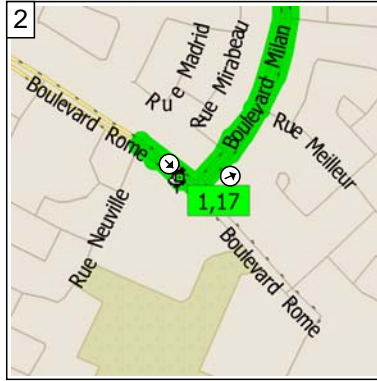

# St-Hyacinthe\_122

121.5 kilometers; 7 hours, 43 minutes

09:00 0.0 km  
Depart near La Prairie on Boulevard Rome (East) for 40 m

09:00 0.1 km  
Turn LEFT (East) onto Boulevard Milan for 3.1 km

09:16 3.2 km  
Turn RIGHT (South-East) onto Boulevard Grande-Allée for 6.1 km

09:41 9.2 km  
Road name changes to Chemin Grande-Allée for 2.6 km

09:49 11.8 km  
At near Chambly, turn LEFT (North) onto Chemin Salaberry for 2.9 km

09:59 14.7 km  
Road name changes to Avenue de Salaberry for 3.3 km

10:14 18.0 km  
Bear RIGHT (East) onto RTE-112 [RTE-223] for 3.1 km

10:27 21.1 km  
Road name changes to HWY-112 for 0.2 km

10:28 21.3 km  
Turn LEFT (North) onto Rue 1ÈRE for 1.6 km

10:33 22.9 km  
Road name changes to Chemin Richelieu for 0.8 km