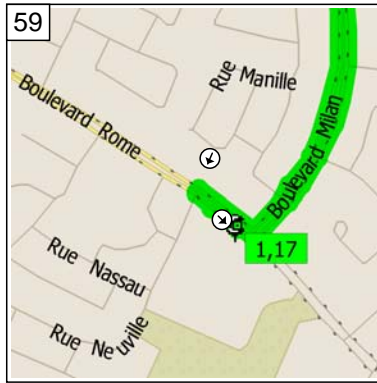

16:42 121.4 km
Turn LEFT (South-East) onto Boulevard Rome for 0.1 km