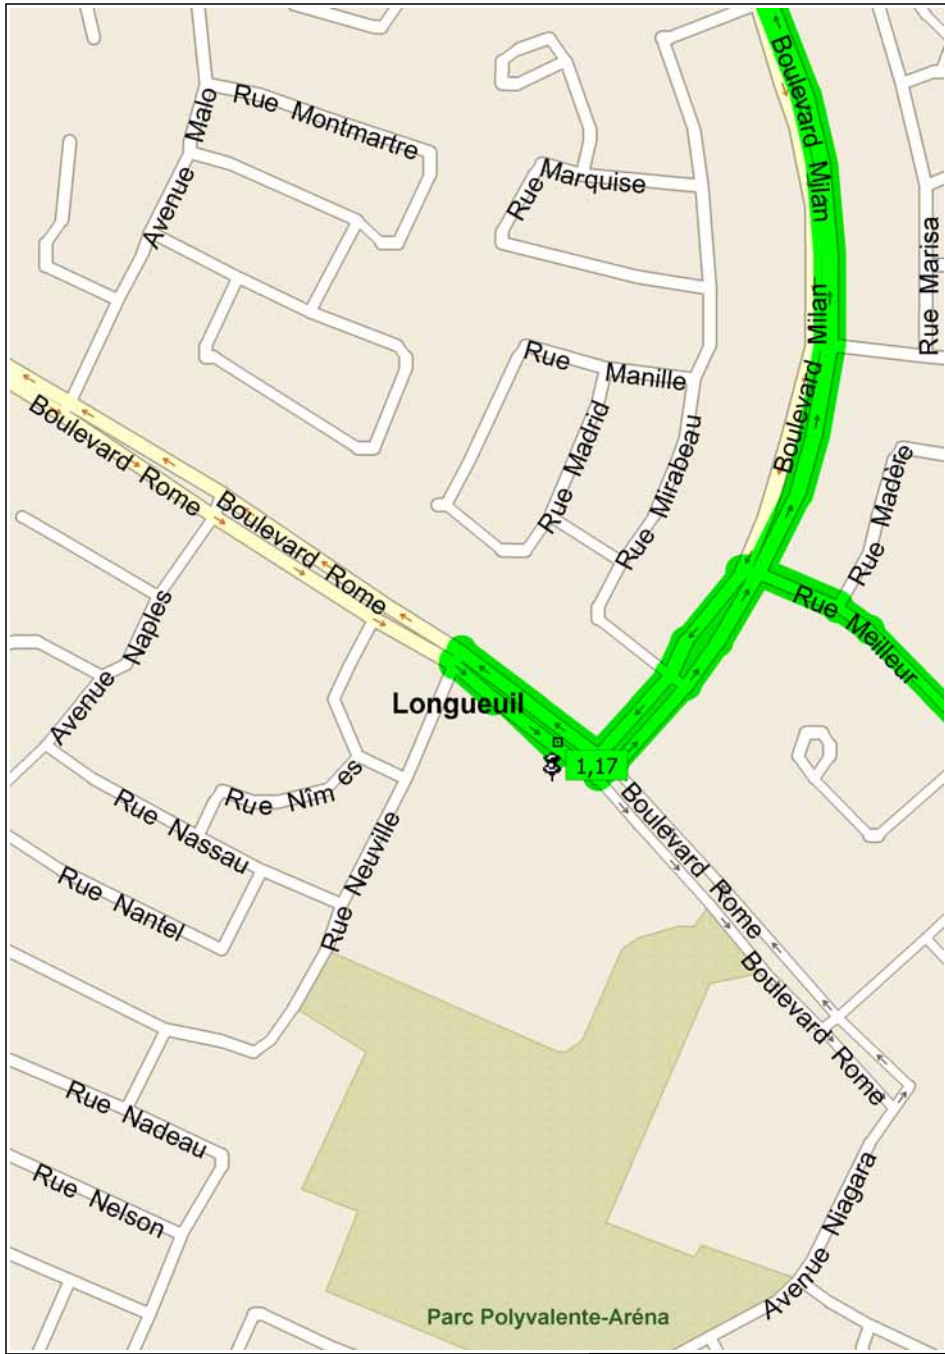

- 09:46 35.5 km **9** At Chemin de Chambly, Carignan QC, stay on RTE-112 [Chemin de Chambly] (West) for 3.3 km
- 09:49 38.9 km **10** At 2593 Blvd Mountainview, Longueuil QC, turn LEFT (South) onto Boulevard Mountainview for 1.5 km
- 09:52 40.3 km Turn RIGHT (North-West) onto Boulevard Kimber for 80 m
- 09:52 40.4 km **11** At near Carignan, stay on Boulevard Kimber (North-West) for 1.6 km
- 09:55 42.1 km Turn RIGHT (North-West) onto Boulevard Maricourt for 0.4 km
- 09:57 42.5 km Turn LEFT (South-West) onto Rue Nantel for 0.8 km
- 09:58 43.3 km **12** At near La Prairie, stay on Rue Nantel (South-West) for 1.1 km
- 10:00 44.4 km **13** At near La Prairie, stay on Rue Nantel (West) for 0.1 km
- 10:01 44.5 km Turn LEFT (South-West) onto Rue Belmont, then immediately turn RIGHT (North-West) onto Boulevard Grande-Allée for 1.4 km
- 10:04 45.9 km Turn LEFT (South-West) onto Local road(s) for 20 m
- 10:04 45.9 km Road name changes to Avenue Baudelaire for 0.6 km
- 10:06 46.5 km Turn LEFT (South-East) onto Avenue Bienvenue for 0.3 km
- 10:07 46.8 km Keep RIGHT onto Avenue Boniface for 0.1 km
- 10:07 47.0 km **14** At 6193 Avenue Boniface, Longueuil QC, stay on Avenue Boniface (West) for 0.7 km
- 10:09 47.7 km Turn LEFT (South) onto Rue Beauchemin for 0.2 km
- 10:10 47.9 km Turn LEFT (South-East) onto Boulevard Lapinière, then immediately turn RIGHT (South) onto Avenue Malo for 0.2 km
- 10:11 48.1 km **15** At 4029 Avenue Malo, Longueuil QC, stay on Avenue Malo (West) for 0.1 km
- 10:11 48.2 km Turn LEFT (South-West) onto Rue Mauriac for 0.7 km
- 10:12 48.9 km **16** At near La Prairie, turn RIGHT (North-West) onto Rue Meilleur for 0.3 km
- 10:13 49.2 km Turn LEFT (South) onto Boulevard Milan for 0.2 km
- 10:14 49.4 km Turn RIGHT (North-West) onto Boulevard Rome, then immediately turn LEFT (South) onto Rue Neuville for 0.2 km