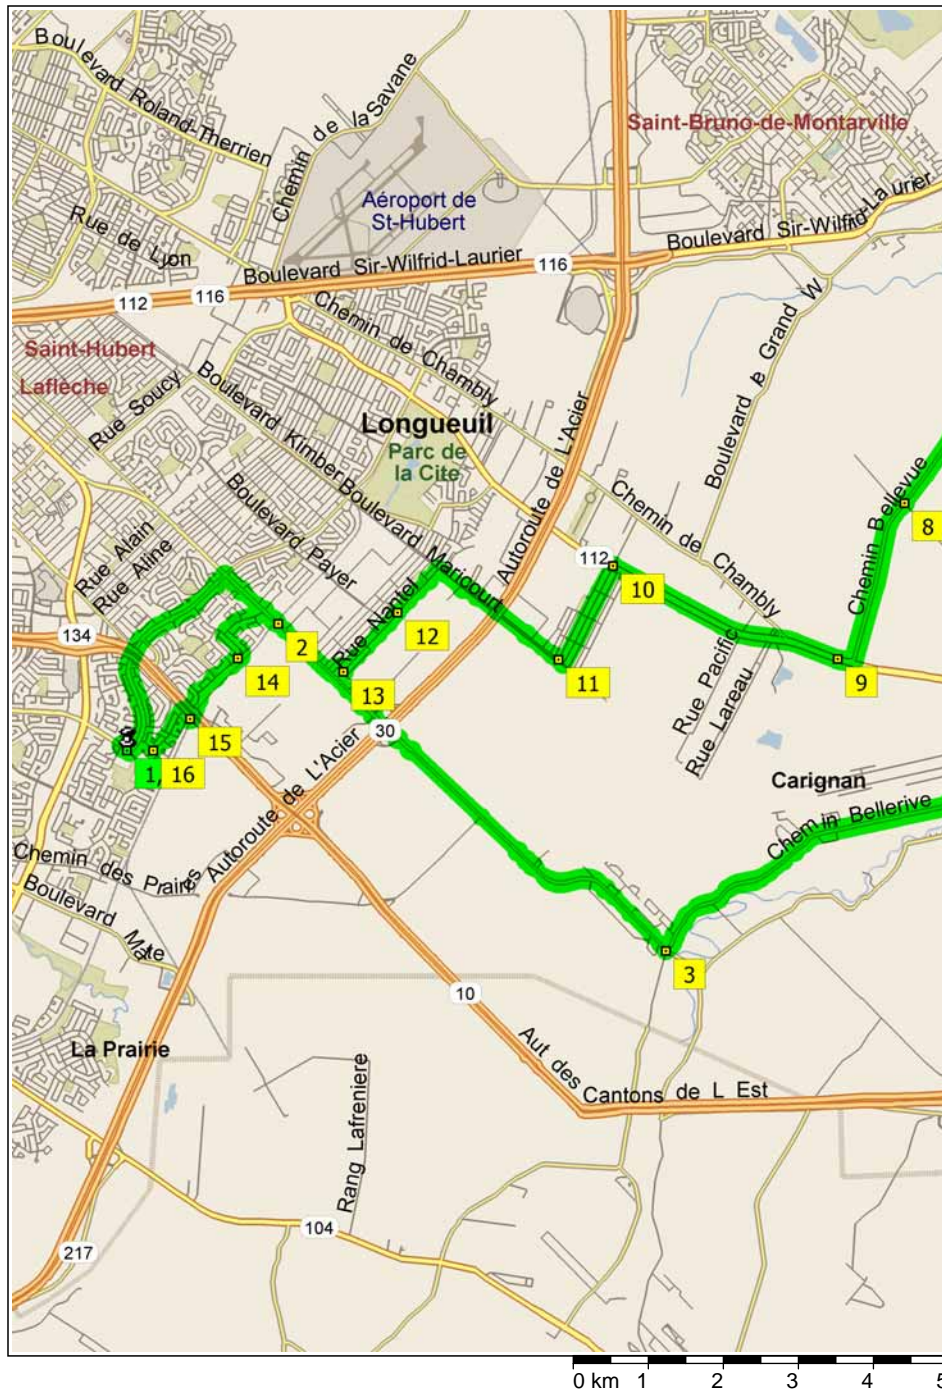

St-Basile (50 km)

49.6 kilometers; 1 hour, 16 minutes

- 09:00 0.0 km **1** Depart near La Prairie on Boulevard Rome (East) for 40 m
- 09:00 0.1 km Turn LEFT (East) onto Boulevard Milan for 3.1 km
- 09:05 3.2 km Turn RIGHT (South-East) onto Boulevard Grande-Allée for 1.0 km
- 09:07 4.2 km **2** At 6326 Blvd Grande-Allée, Longueuil QC, stay on Boulevard Grande-Allée (East) for 5.1 km
- 09:14 9.2 km Road name changes to Chemin Grande-Allée for 2.0 km
- 09:16 11.2 km **3** At Chemin Grande-Allée, Carignan QC, turn LEFT (North-East) onto Chemin Bellefeuille for 6.3 km
- 09:23 17.5 km Road name changes to Local road(s) for 20 m
- 09:23 17.5 km Road name changes to RTE-223 [Chemin Bellefeuille] for 3.3 km
- 09:27 20.8 km Bear LEFT (North-East) onto RTE-223 [Boulevard Richelieu] for 3.6 km
- 09:31 24.4 km **4** At Rue Montée Robert, St-Basile-le-Grand QC, turn LEFT (North-West) onto Rue Montée Robert for 2.6 km
- 09:34 27.1 km **5** At 107 Rue Montée Robert, St-Basile-le-Grand QC, turn LEFT (South) onto Rue des Cerisiers for 0.3 km
- 09:35 27.4 km Bear LEFT (South-East) onto Rue Basile-Daigneault, then immediately turn RIGHT (South-West) onto Boulevard des Hirondelles for 0.4 km
- 09:36 27.8 km **6** At near Saint-Basile-le-Grand, stay on Boulevard des Hirondelles (South-West) for 0.7 km
- 09:37 28.4 km **7** At 91 Chemin Bella-Vista, St-Basile-le-Grand QC, turn LEFT (South-East) onto Chemin Bella-Vista for 30 m
- 09:37 28.5 km Keep RIGHT onto Chemin des Quarante for 2.3 km
- 09:40 30.8 km Road name changes to Chemin Bellevue for 2.2 km
- 09:43 33.0 km **8** At 2087 Chemin Bellevue, Carignan QC, stay on Chemin Bellevue (South-West) for 2.3 km
- 09:46 35.3 km Take Local road(s) (RIGHT) onto RTE-112 [Chemin de Chambly] for 0.2 km

10:15 49.5 km Turn LEFT (South-East) onto Boulevard Rome for 0.1 km
 10:16 49.6 km **17** Arrive near La Prairie