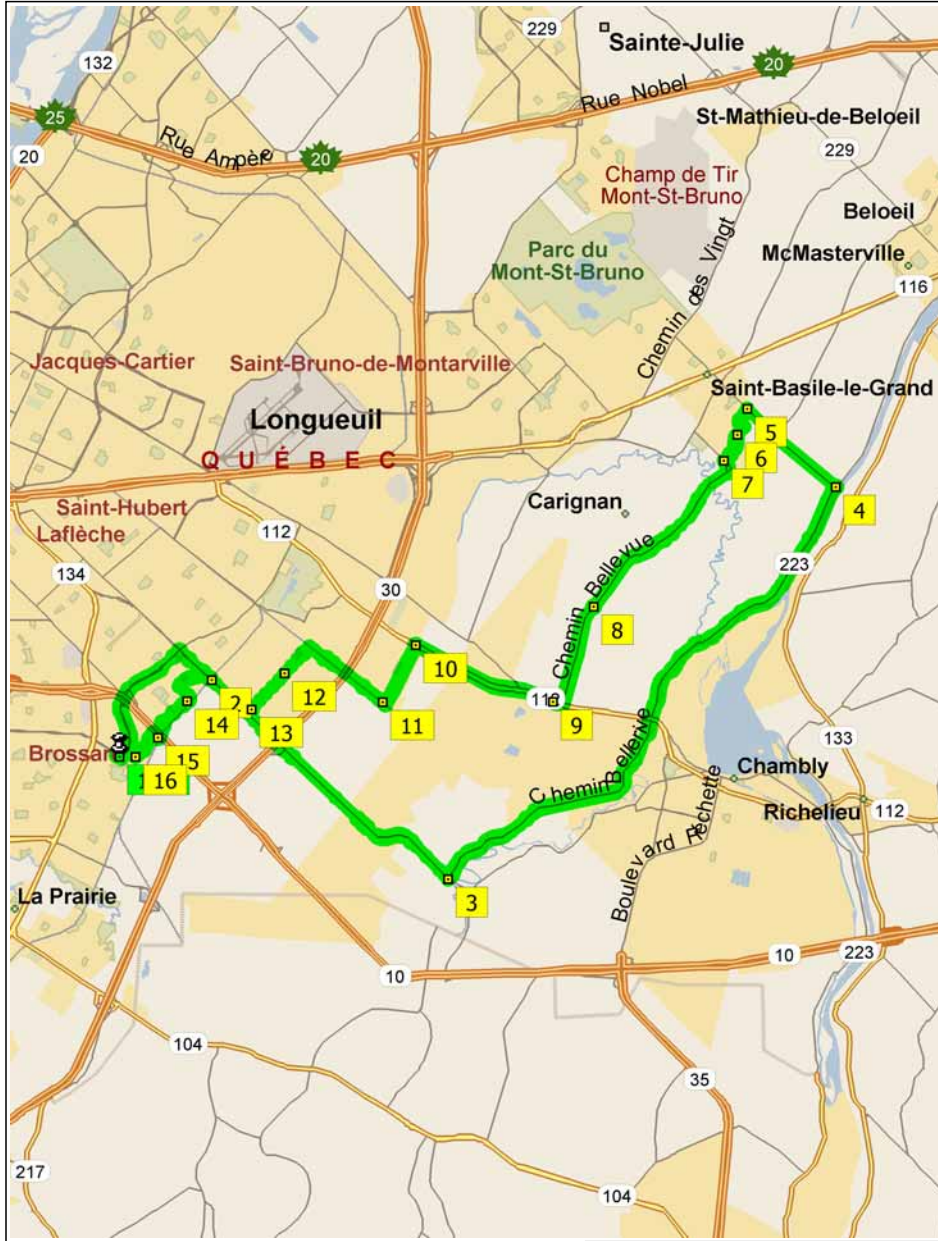

St-Basile (50 km)

49.6 kilometers; 1 hour, 16 minutes

- 09:00 0.0 km **1** Depart near La Prairie on Boulevard Rome (East) for 40 m
- 09:00 0.1 km Turn LEFT (East) onto Boulevard Milan for 3.1 km
- 09:05 3.2 km Turn RIGHT (South-East) onto Boulevard Grande-Allée for 1.0 km
- 09:07 4.2 km **2** At 6326 Blvd Grande-Allée, Longueuil QC, stay on Boulevard Grande-Allée (East) for 5.1 km
- 09:14 9.2 km Road name changes to Chemin Grande-Allée for 2.0 km
- 09:16 11.2 km **3** At Chemin Grande-Allée, Carignan QC, turn LEFT (North-East) onto Chemin Bellefeuille for 6.3 km
- 09:23 17.5 km Road name changes to Local road(s) for 20 m
- 09:23 17.5 km Road name changes to RTE-223 [Chemin Bellefeuille] for 3.3 km
- 09:27 20.8 km Bear LEFT (North-East) onto RTE-223 [Boulevard Richelieu] for 3.6 km
- 09:31 24.4 km **4** At Rue Montée Robert, St-Basile-le-Grand QC, turn LEFT (North-West) onto Rue Montée Robert for 2.6 km
- 09:34 27.1 km **5** At 107 Rue Montée Robert, St-Basile-le-Grand QC, turn LEFT (South) onto Rue des Cerisiers for 0.3 km
- 09:35 27.4 km Bear LEFT (South-East) onto Rue Basile-Daigneault, then immediately turn RIGHT (South-West) onto Boulevard des Hirondelles for 0.4 km
- 09:36 27.8 km **6** At near Saint-Basile-le-Grand, stay on Boulevard des Hirondelles (South-West) for 0.7 km
- 09:37 28.4 km **7** At 91 Chemin Bella-Vista, St-Basile-le-Grand QC, turn LEFT (South-East) onto Chemin Bella-Vista for 30 m
- 09:37 28.5 km Keep RIGHT onto Chemin des Quarante for 2.3 km
- 09:40 30.8 km Road name changes to Chemin Bellevue for 2.2 km
- 09:43 33.0 km **8** At 2087 Chemin Bellevue, Carignan QC, stay on Chemin Bellevue (South-West) for 2.3 km
- 09:46 35.3 km Take Local road(s) (RIGHT) onto RTE-112 [Chemin de Chambly] for 0.2 km