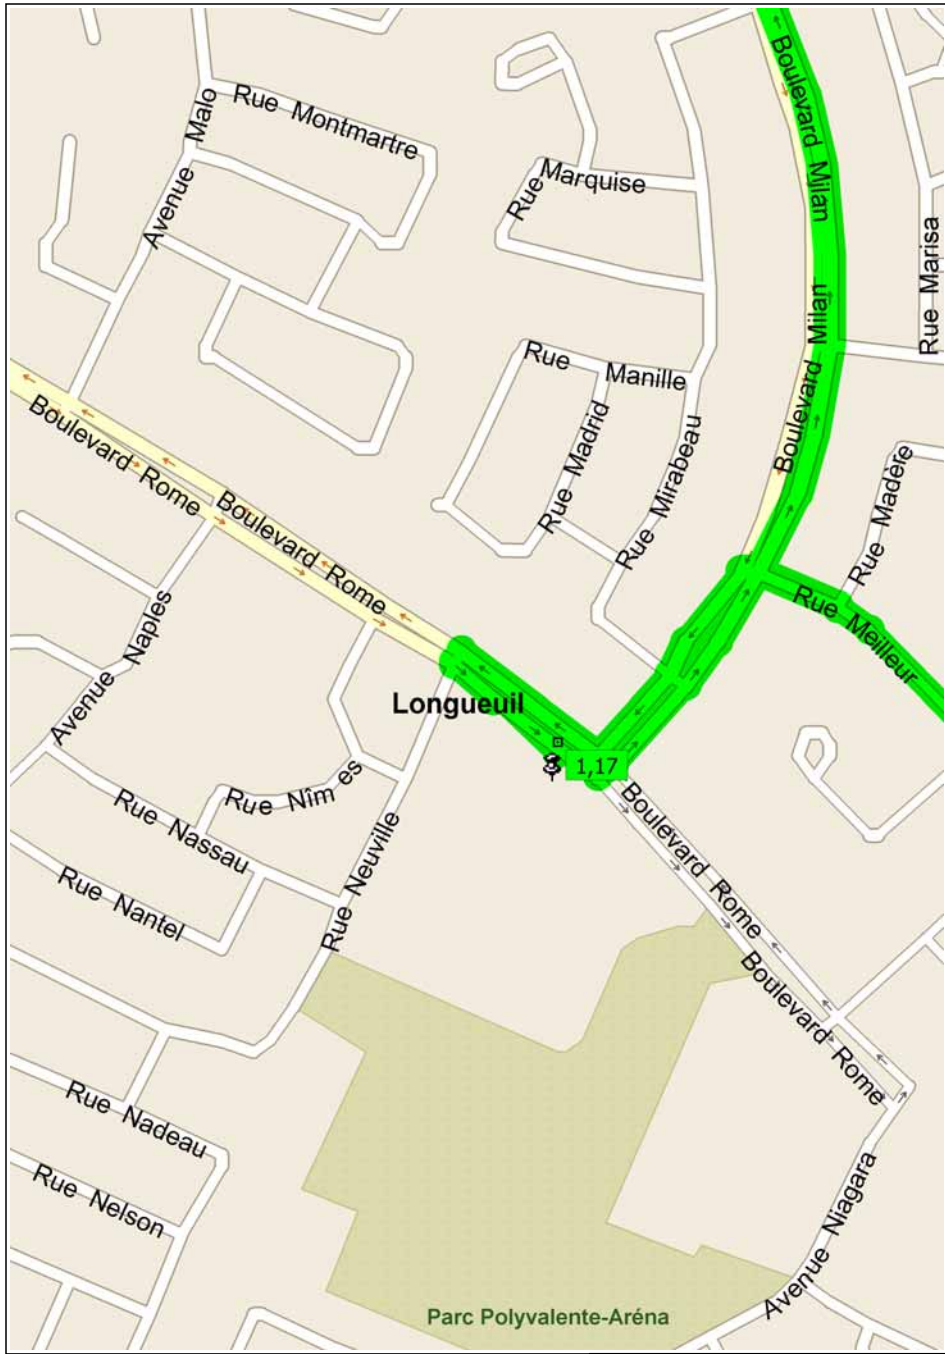

- 09:46 35.5 km **9** At Chemin de Chambly, Carignan QC, stay on RTE-112 [Chemin de Chambly] (West) for 3.3 km
- 09:49 38.9 km **10** At 2593 Blvd Mountainview, Longueuil QC, turn LEFT (South) onto Boulevard Mountainview for 1.5 km
- 09:52 40.3 km Turn RIGHT (North-West) onto Boulevard Kimber for 80 m
- 09:52 40.4 km **11** At near Carignan, stay on Boulevard Kimber (North-West) for 1.6 km
- 09:55 42.1 km Turn RIGHT (North-West) onto Boulevard Maricourt for 0.4 km
- 09:57 42.5 km Turn LEFT (South-West) onto Rue Nantel for 0.8 km
- 09:58 43.3 km **12** At near La Prairie, stay on Rue Nantel (South-West) for 1.1 km
- 10:00 44.4 km **13** At near La Prairie, stay on Rue Nantel (West) for 0.1 km
- 10:01 44.5 km Turn LEFT (South-West) onto Rue Belmont, then immediately turn RIGHT (North-West) onto Boulevard Grande-Allée for 1.4 km
- 10:04 45.9 km Turn LEFT (South-West) onto Local road(s) for 20 m
- 10:04 45.9 km Road name changes to Avenue Baudelaire for 0.6 km
- 10:06 46.5 km Turn LEFT (South-East) onto Avenue Bienvenue for 0.3 km
- 10:07 46.8 km Keep RIGHT onto Avenue Boniface for 0.1 km
- 10:07 47.0 km **14** At 6193 Avenue Boniface, Longueuil QC, stay on Avenue Boniface (West) for 0.7 km
- 10:09 47.7 km Turn LEFT (South) onto Rue Beauchemin for 0.2 km
- 10:10 47.9 km Turn LEFT (South-East) onto Boulevard Lapinière, then immediately turn RIGHT (South) onto Avenue Malo for 0.2 km
- 10:11 48.1 km **15** At 4029 Avenue Malo, Longueuil QC, stay on Avenue Malo (West) for 0.1 km
- 10:11 48.2 km Turn LEFT (South-West) onto Rue Mauriac for 0.7 km
- 10:12 48.9 km **16** At near La Prairie, turn RIGHT (North-West) onto Rue Meilleur for 0.3 km
- 10:13 49.2 km Turn LEFT (South) onto Boulevard Milan for 0.2 km
- 10:14 49.4 km Turn RIGHT (North-West) onto Boulevard Rome, then immediately turn LEFT (South) onto Rue Neuville for 0.2 km

10:15 49.5 km Turn LEFT (South-East) onto Boulevard Rome for 0.1 km
 10:16 49.6 km **17** Arrive near La Prairie