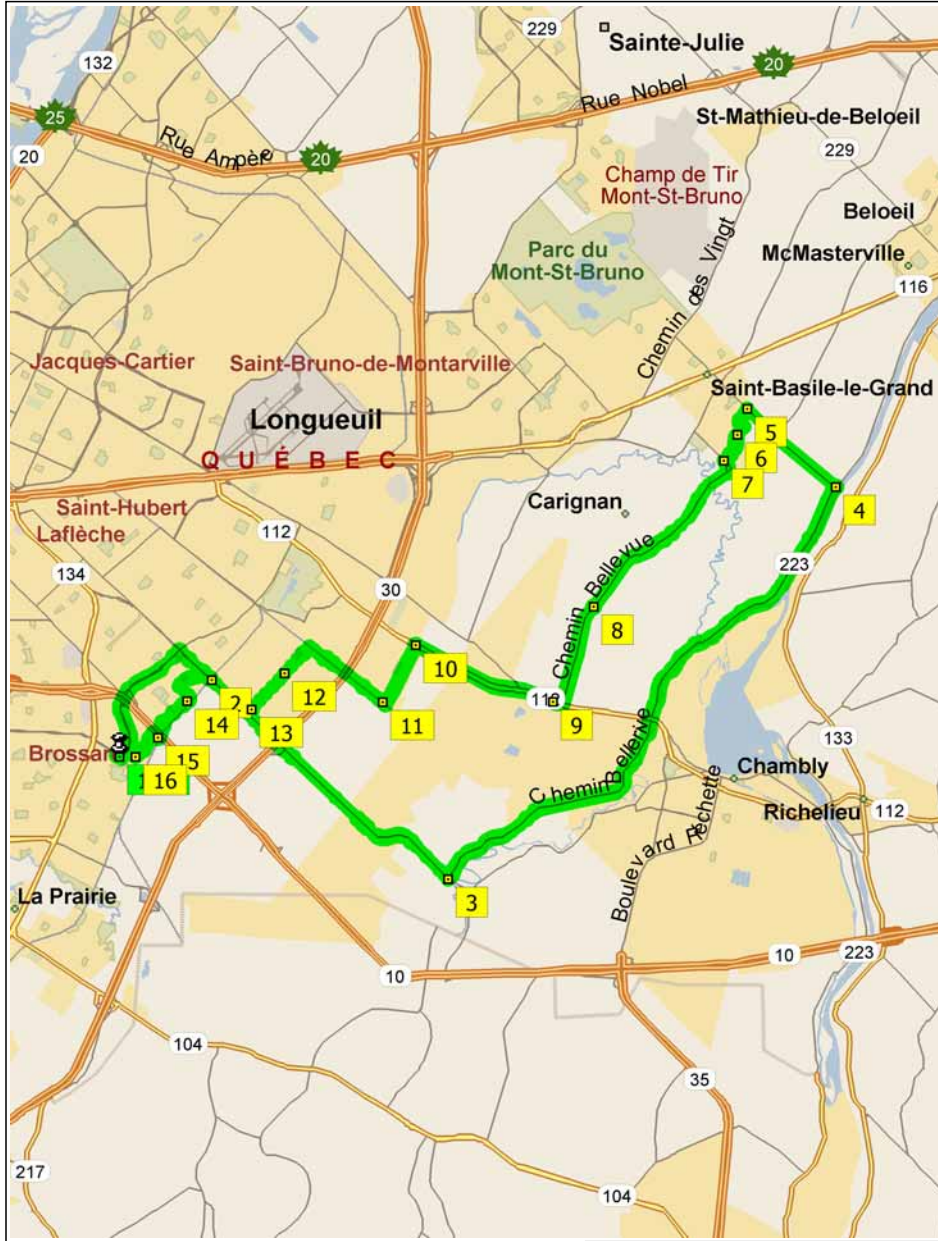

St-Basile (50 km)

St-Basile (50 km)

49.6 kilometers; 1 hour, 16 minutes

- 09:00 0.0 km **1** Depart near La Prairie on Boulevard Rome (East) for 40 m
- 09:00 0.1 km Turn LEFT (East) onto Boulevard Milan for 3.1 km
- 09:05 3.2 km Turn RIGHT (South-East) onto Boulevard Grande-Allée for 1.0 km
- 09:07 4.2 km **2** At 6326 Blvd Grande-Allée, Longueuil QC, stay on Boulevard Grande-Allée (East) for 5.1 km
- 09:14 9.2 km Road name changes to Chemin Grande-Allée for 2.0 km
- 09:16 11.2 km **3** At Chemin Grande-Allée, Carignan QC, turn LEFT (North-East) onto Chemin Bellefeuille for 6.3 km
- 09:23 17.5 km Road name changes to Local road(s) for 20 m
- 09:23 17.5 km Road name changes to RTE-223 [Chemin Bellefeuille] for 3.3 km
- 09:27 20.8 km Bear LEFT (North-East) onto RTE-223 [Boulevard Richelieu] for 3.6 km
- 09:31 24.4 km **4** At Rue Montée Robert, St-Basile-le-Grand QC, turn LEFT (North-West) onto Rue Montée Robert for 2.6 km
- 09:34 27.1 km **5** At 107 Rue Montée Robert, St-Basile-le-Grand QC, turn LEFT (South) onto Rue des Cerisiers for 0.3 km
- 09:35 27.4 km Bear LEFT (South-East) onto Rue Basile-Daigneault, then immediately turn RIGHT (South-West) onto Boulevard des Hirondelles for 0.4 km
- 09:36 27.8 km **6** At near Saint-Basile-le-Grand, stay on Boulevard des Hirondelles (South-West) for 0.7 km
- 09:37 28.4 km **7** At 91 Chemin Bella-Vista, St-Basile-le-Grand QC, turn LEFT (South-East) onto Chemin Bella-Vista for 30 m
- 09:37 28.5 km Keep RIGHT onto Chemin des Quarante for 2.3 km
- 09:40 30.8 km Road name changes to Chemin Bellevue for 2.2 km
- 09:43 33.0 km **8** At 2087 Chemin Bellevue, Carignan QC, stay on Chemin Bellevue (South-West) for 2.3 km
- 09:46 35.3 km Take Local road(s) (RIGHT) onto RTE-112 [Chemin de Chambly] for 0.2 km