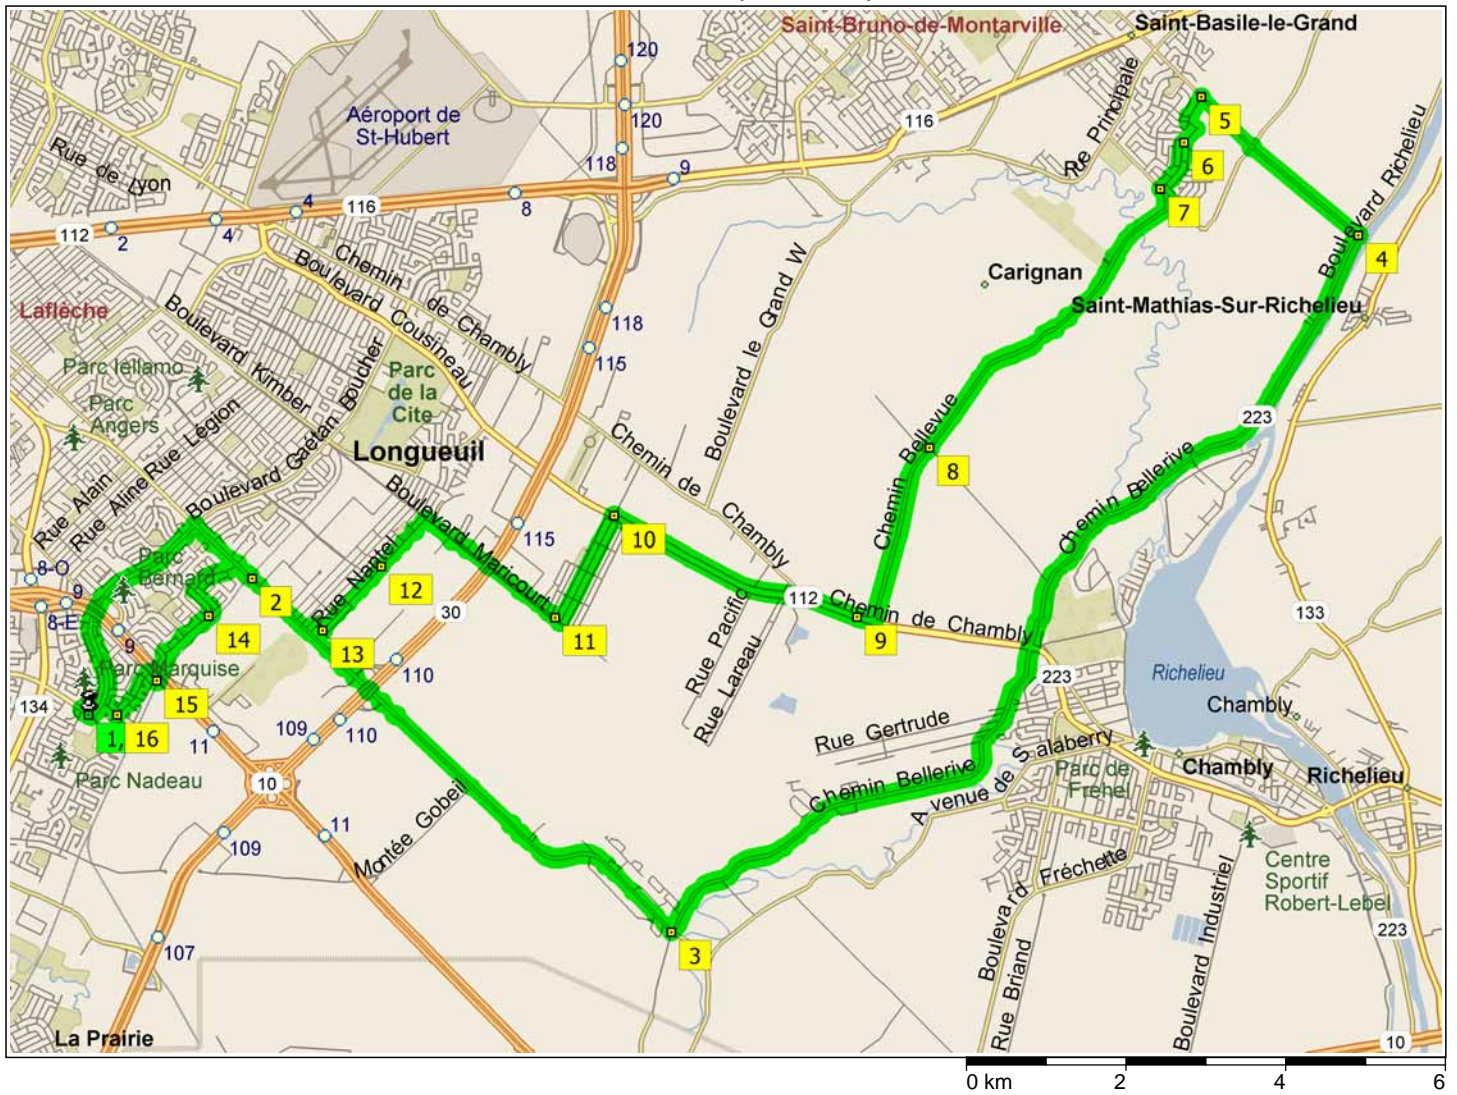

St-Basile (50 km)

St-Basile (50 km)

49.6 kilometers; 1 hour, 16 minutes

- 09:00 0.0 km **1** Depart near La Prairie on Boulevard Rome (East) for 40 m
- 09:00 0.1 km Turn LEFT (East) onto Boulevard Milan for 3.1 km
- 09:05 3.2 km Turn RIGHT (South-East) onto Boulevard Grande-Allée for 1.0 km
- 09:07 4.2 km **2** At 6326 Blvd Grande-Allée, Longueuil QC, stay on Boulevard Grande-Allée (East) for 5.1 km
- 09:14 9.2 km Road name changes to Chemin Grande-Allée for 2.0 km
- 09:16 11.2 km **3** At Chemin Grande-Allée, Carignan QC, turn LEFT (North-East) onto Chemin Bellefeuille for 6.3 km
- 09:23 17.5 km Road name changes to Local road(s) for 20 m
- 09:23 17.5 km Road name changes to RTE-223 [Chemin Bellefeuille] for 3.3 km
- 09:27 20.8 km Bear LEFT (North-East) onto RTE-223 [Boulevard Richelieu] for 3.6 km
- 09:31 24.4 km **4** At Rue Montée Robert, St-Basile-le-Grand QC, turn LEFT (North-West) onto Rue Montée Robert for 2.6 km
- 09:34 27.1 km **5** At 107 Rue Montée Robert, St-Basile-le-Grand QC, turn LEFT (South) onto Rue des Cerisiers for 0.3 km
- 09:35 27.4 km Bear LEFT (South-East) onto Rue Basile-Daigneault, then immediately turn RIGHT (South-West) onto Boulevard des Hirondelles for 0.4 km
- 09:36 27.8 km **6** At near Saint-Basile-le-Grand, stay on Boulevard des Hirondelles (South-West) for 0.7 km
- 09:37 28.4 km **7** At 91 Chemin Bella-Vista, St-Basile-le-Grand QC, turn LEFT (South-East) onto Chemin Bella-Vista for 30 m
- 09:37 28.5 km Keep RIGHT onto Chemin des Quarante for 2.3 km
- 09:40 30.8 km Road name changes to Chemin Bellevue for 2.2 km
- 09:43 33.0 km **8** At 2087 Chemin Bellevue, Carignan QC, stay on Chemin Bellevue (South-West) for 2.3 km
- 09:46 35.3 km Take Local road(s) (RIGHT) onto RTE-112 [Chemin de Chambly] for 0.2 km

10:15 49.5 km Turn LEFT (South-East) onto Boulevard Rome for 0.1 km
 10:16 49.6 km **17** Arrive near La Prairie