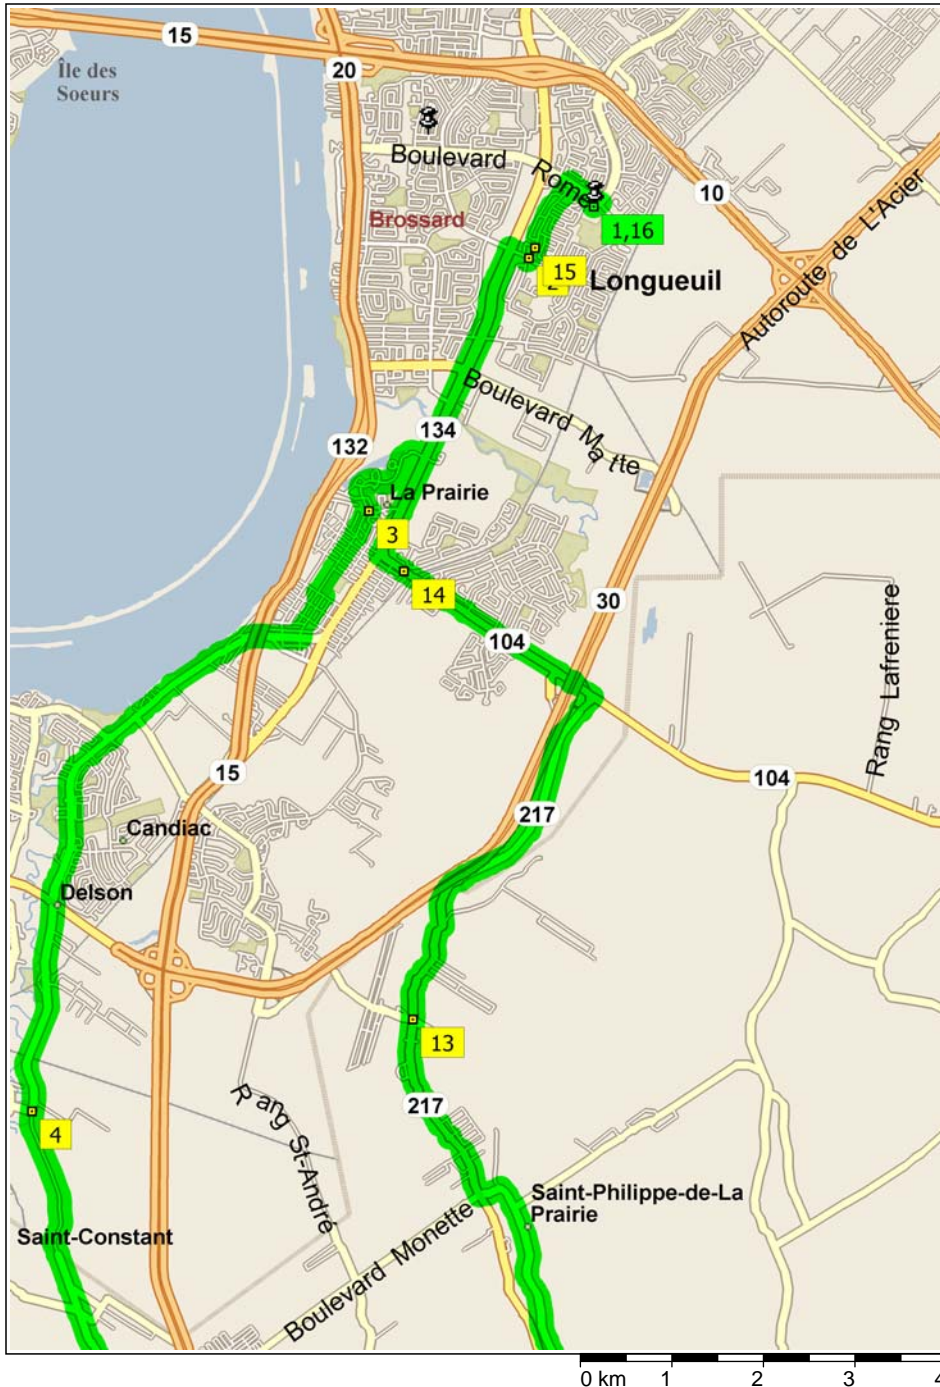

- 15:36 93.4 km Turn RIGHT (North) onto HWY-217 [Route Edouard VII] for 2.2 km
- 15:43 95.6 km **13** At near Saint-Philippe-de-La Prairie, stay on HWY-217 [Rang Saint Joseph N] (North) for 1.8 km
- 15:48 97.3 km Road name changes to RTE-217 [Rang St-Joseph N] for 2.6 km
- 15:57 100.0 km Turn LEFT (North-West) onto RTE-104 [Chemin de St-Jean] for 2.5 km
- 16:06 102.5 km **14** At near La Prairie, stay on RTE-104 [Chemin de St-Jean] (West) for 0.3 km
- 16:08 102.8 km Turn RIGHT (North) onto RTE-134 [Boulevard Taschereau] for 3.7 km
- 16:22 106.5 km Turn RIGHT (East) onto Boulevard Napoléon for 0.2 km
- 16:24 106.7 km Turn LEFT (North-East) onto Local road(s) for 10 m
- 16:25 106.8 km Road name changes to Avenue Naples for 0.1 km
- 16:26 106.9 km **15** At near La Prairie, stay on Avenue Naples (North) for 0.8 km
- 16:31 107.7 km Turn RIGHT (East) onto Boulevard Rome for 0.3 km
- 16:32 108.1 km Turn RIGHT (South) onto Local road(s) for 60 m
- 16:33 108.1 km **16** Arrive Increvables