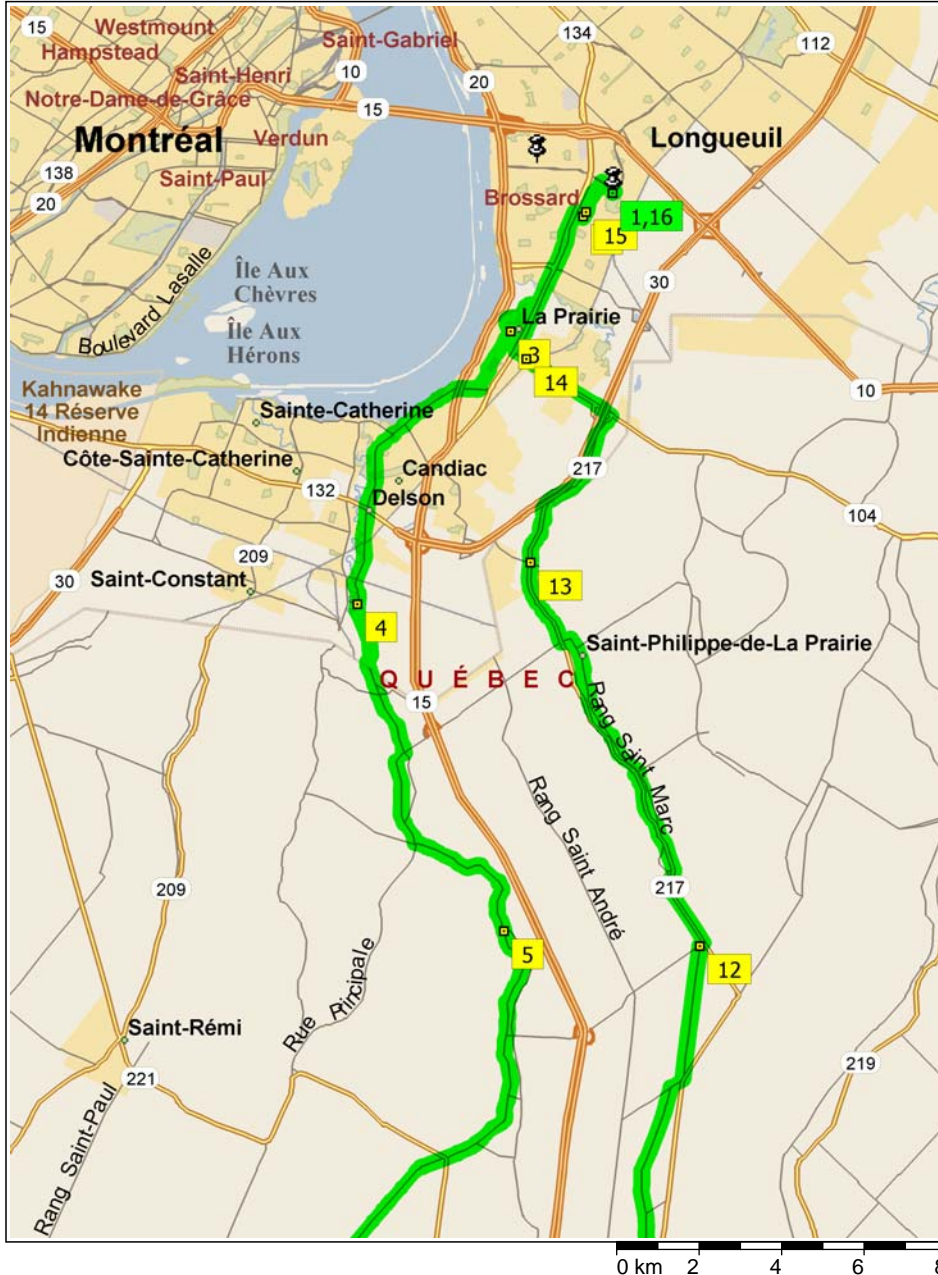

Sherrington_Inverse_110

108.1 kilometers; 7 hours, 33 minutes

09:00	0.0 km	1 Depart Incevables on Local road(s) (North) for 60 m
09:00	0.1 km	Turn RIGHT (East) onto Boulevard Rome, then immediately turn LEFT (East) onto Boulevard Milan for 60 m
09:02	0.1 km	Turn LEFT (North-West) onto Boulevard Rome for 0.4 km
09:04	0.5 km	Turn LEFT (South-West) onto Avenue Naples for 1.0 km
09:09	1.5 km	2 At near La Prairie, turn RIGHT (North-West) onto Boulevard Napoléon for 0.2 km
09:11	1.7 km	Road name changes to Local road(s) for 30 m
09:12	1.7 km	Turn LEFT (South) onto RTE-134 [Boulevard Taschereau] for 2.5 km
09:22	4.3 km	Turn RIGHT (West) onto Avenue Balmoral for 1.2 km
09:29	5.5 km	3 At near La Prairie, turn RIGHT (South-West) onto Rue Notre-Dame for 1.1 km
09:36	6.6 km	Turn LEFT (East) onto Rue Longtin, then immediately turn RIGHT (South) onto Rue Rouillier for 0.6 km
09:40	7.2 km	Turn RIGHT (West) onto Rue Salaberry for 0.5 km
09:43	7.7 km	Bear LEFT (West) onto Boulevard Marie-Victorin for 2.0 km
09:53	9.7 km	Keep STRAIGHT onto Chemin St-François-Xavier for 4.4 km
10:12	14.1 km	4 At near Delson, stay on Chemin St-François-Xavier (South) for 1.7 km
10:19	15.8 km	Road name changes to Chemin St-Francis Xavier for 1.6 km
10:25	17.4 km	Road name changes to Local road(s) for 0.7 km
10:28	18.1 km	Turn RIGHT (South-West) onto Rue Principale for 2.4 km
10:36	20.5 km	Turn LEFT (East) onto Chemin Saint Edouard for 1.8 km
10:43	22.3 km	Road name changes to Local road(s) for 1.9 km
10:49	24.1 km	5 At near Saint-Édouard-de-Napierville, stay on Local road(s) (South) for 4.4 km
11:04	28.5 km	Rest break (15 mins)