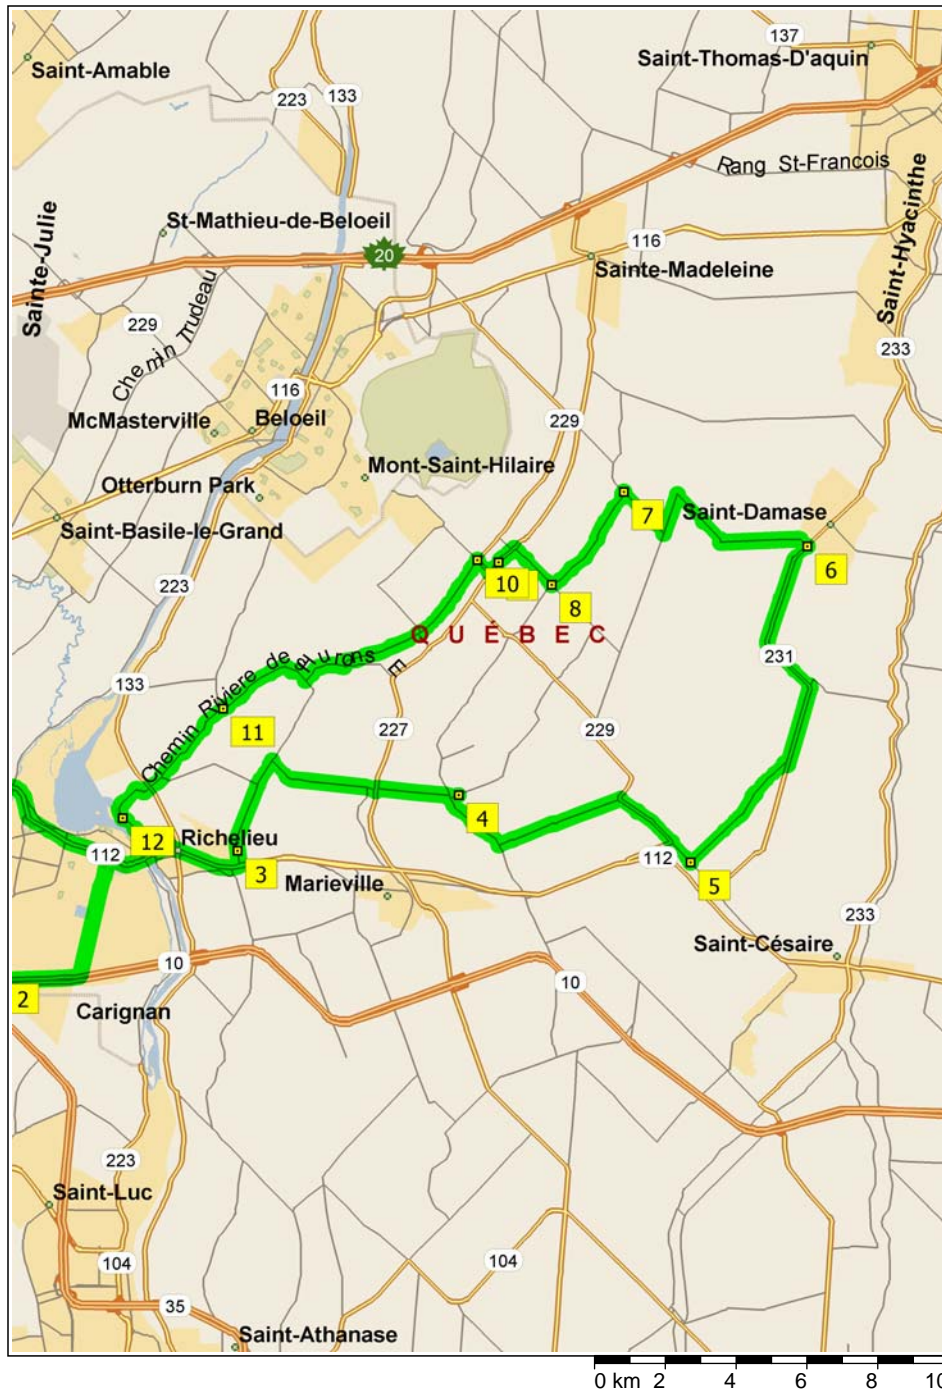

Petite_Caroline Via St-Jean Baptiste 105 km

105.4 kilometers; 7 hours, 15 minutes

09:00	0.0 km	1 Depart near La Prairie on Boulevard Rome (East) for 40 m
09:00	0.1 km	Turn LEFT (East) onto Boulevard Milan for 3.1 km
09:16	3.2 km	Turn RIGHT (South-East) onto Boulevard Grande-Allée for 6.1 km
09:41	9.2 km	Road name changes to Chemin Grande-Allée for 2.6 km
09:50	11.8 km	Turn LEFT (North) onto Chemin Salaberry for 1.3 km
09:55	13.1 km	Turn RIGHT (South) onto Chemin de la Grande-Ligne for 3.2 km
10:08	16.3 km	Road name changes to Rue Briand for 0.3 km
10:09	16.6 km	2 At near Chambly, road name changes to Rue de Champlain for 2.3 km
10:19	18.9 km	Road name changes to Boulevard Industriel for 3.5 km
10:35	22.5 km	Turn RIGHT (East) onto RTE-112 [RTE-223] for 1.2 km
10:40	23.7 km	Road name changes to HWY-112 for 2.8 km
10:49	26.5 km	Turn LEFT (North) onto Local road(s) for 0.4 km
10:50	26.9 km	3 At near Richelieu, stay on Local road(s) (North) for 2.8 km
11:00	29.7 km	Turn RIGHT (South-East) onto Local road(s) for 1.3 km
11:04	31.1 km	Road name changes to Chemin Des Quarante for 1.9 km
11:11	32.9 km	Turn LEFT (North) onto HWY-227 [Chemin Du Ruisseau Saint Louis E], then immediately turn RIGHT (East) onto Chemin Des Trente Six for 2.1 km
11:19	35.1 km	Turn RIGHT (South) onto Chemin De la Branche du Rapide, then immediately turn LEFT (East) onto Rang Des Soixante for 0.4 km
11:21	35.5 km	4 At 5622 Rang Des Soixante, Sainte-Marie-de-Monnoir QC, return West on Rang Des Soixante for 0.3 km
11:23	35.8 km	Turn LEFT (South) onto Chemin De la Branche du Rapide for 2.0 km
11:30	37.7 km	Turn LEFT (East) onto Chemin Des Dix Terres for 1.6 km
11:36	39.3 km	Road name changes to Local road(s) for 2.1 km