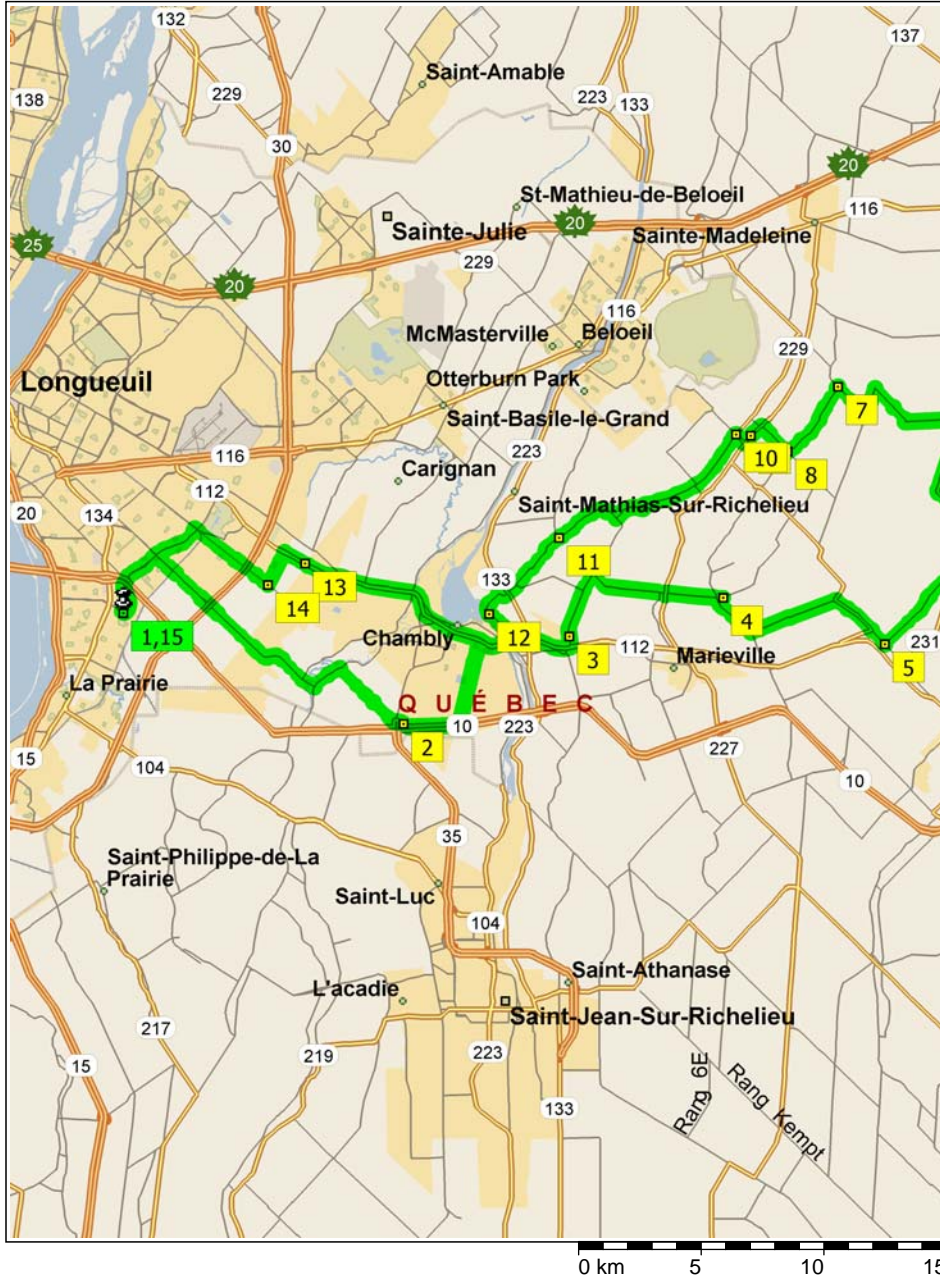

Petite_Caroline Via St-Jean Baptiste 105 km

105.4 kilometers; 7 hours, 15 minutes

09:00	0.0 km	1 Depart near La Prairie on Boulevard Rome (East) for 40 m
09:00	0.1 km	Turn LEFT (East) onto Boulevard Milan for 3.1 km
09:16	3.2 km	Turn RIGHT (South-East) onto Boulevard Grande-Allée for 6.1 km
09:41	9.2 km	Road name changes to Chemin Grande-Allée for 2.6 km
09:50	11.8 km	Turn LEFT (North) onto Chemin Salaberry for 1.3 km
09:55	13.1 km	Turn RIGHT (South) onto Chemin de la Grande-Ligne for 3.2 km
10:08	16.3 km	Road name changes to Rue Briand for 0.3 km
10:09	16.6 km	2 At near Chambly, road name changes to Rue de Champlain for 2.3 km
10:19	18.9 km	Road name changes to Boulevard Industriel for 3.5 km
10:35	22.5 km	Turn RIGHT (East) onto RTE-112 [RTE-223] for 1.2 km
10:40	23.7 km	Road name changes to HWY-112 for 2.8 km
10:49	26.5 km	Turn LEFT (North) onto Local road(s) for 0.4 km
10:50	26.9 km	3 At near Richelieu, stay on Local road(s) (North) for 2.8 km
11:00	29.7 km	Turn RIGHT (South-East) onto Local road(s) for 1.3 km
11:04	31.1 km	Road name changes to Chemin Des Quarante for 1.9 km
11:11	32.9 km	Turn LEFT (North) onto HWY-227 [Chemin Du Ruisseau Saint Louis E], then immediately turn RIGHT (East) onto Chemin Des Trente Six for 2.1 km
11:19	35.1 km	Turn RIGHT (South) onto Chemin De la Branche du Rapide, then immediately turn LEFT (East) onto Rang Des Soixante for 0.4 km
11:21	35.5 km	4 At 5622 Rang Des Soixante, Sainte-Marie-de-Monnoir QC, return West on Rang Des Soixante for 0.3 km
11:23	35.8 km	Turn LEFT (South) onto Chemin De la Branche du Rapide for 2.0 km
11:30	37.7 km	Turn LEFT (East) onto Chemin Des Dix Terres for 1.6 km
11:36	39.3 km	Road name changes to Local road(s) for 2.1 km