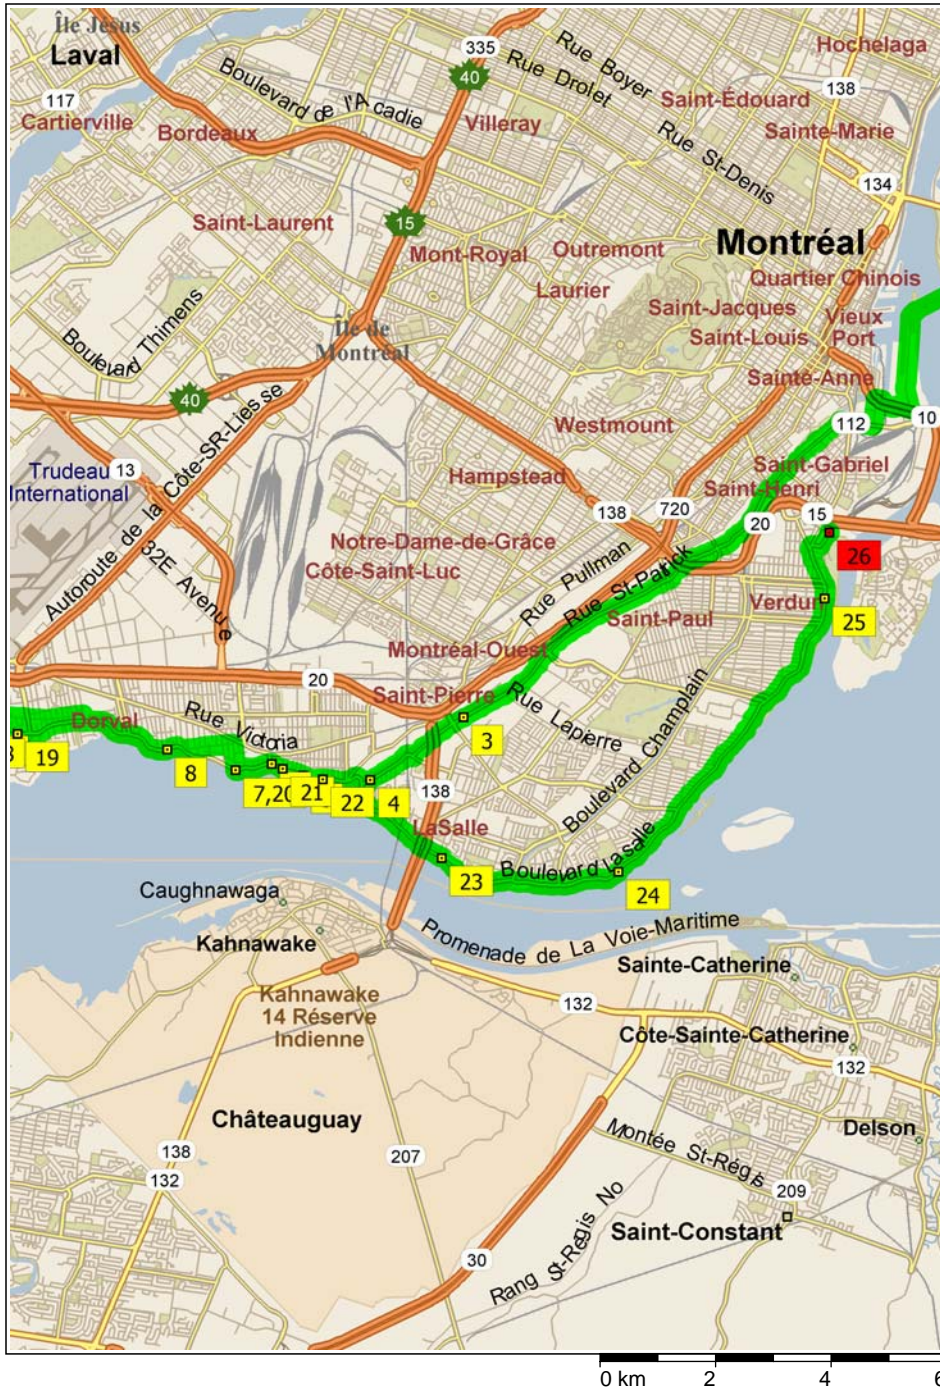

- 15:19 76.4 km Road name changes to Boulevard St-Joseph for 1.3 km
- 15:28 77.7 km Bear LEFT (East) onto Rue Broadway for 0.9 km
- 15:33 78.5 km Turn RIGHT (South) onto 34E Avenue for 0.5 km
- 15:34 79.0 km **20** At near Caughnawaga, turn LEFT (East) onto Boulevard St-Joseph for 0.9 km
- 15:40 79.9 km **21** At near Caughnawaga, stay on Boulevard St-Joseph (East) for 0.7 km
- 15:45 80.6 km **22** At Stationnement [1199 Boulevard St-Joseph, Lachine, QC], stay on Boulevard St-Joseph (East) for 0.4 km
- 15:48 81.0 km Bear RIGHT (East) onto Chemin du Musée for 0.6 km
- 15:53 81.7 km Road name changes to Boulevard Lasalle for 1.7 km
- 16:00 83.4 km **23** At 9478 Blvd Lasalle, Montréal QC, stay on Boulevard Lasalle (East) for 3.3 km
- 16:11 86.6 km **24** At near Sainte-Catherine, stay on Boulevard Lasalle (North-East) for 6.1 km
- 16:34 92.7 km **25** At near Montréal, stay on Boulevard Lasalle (North) for 0.9 km
- 16:37 93.7 km Bear RIGHT (North) onto Rue Wellington for 70 m
- 16:38 93.7 km Turn RIGHT (East) onto Local road(s) for 0.4 km
- 16:40 94.2 km **26** Arrive Rue Henri-Duhamel, Montréal QC