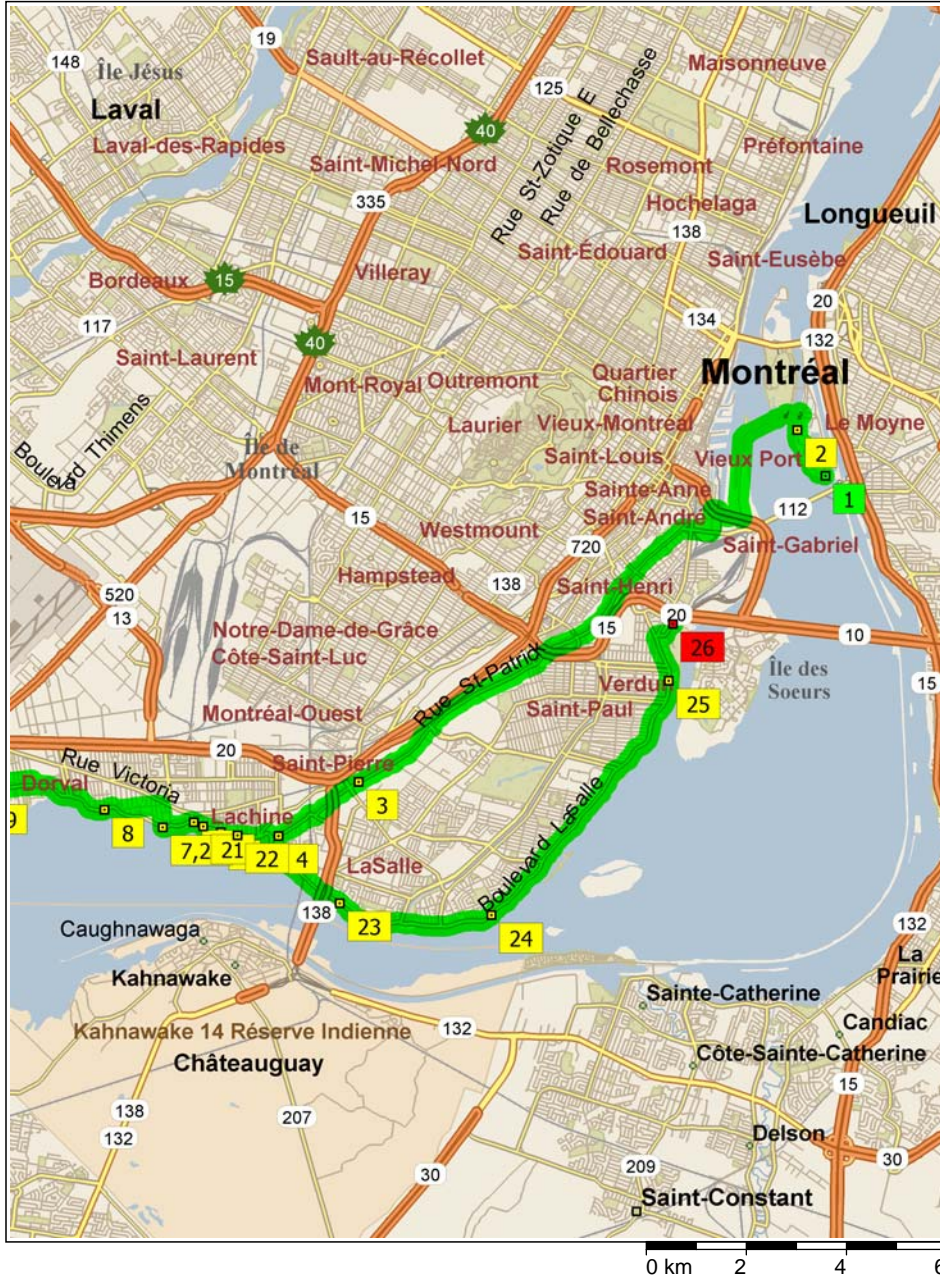

Ouest de Montréal

94.2 kilometers; 7 hours, 40 minutes

09:00	0.0 km	1 Depart Circuit Gilles-Villeneuve, Montréal QC on Circuit Gilles-Villeneuve (West) for 1.3 km
09:06	1.3 km	2 At near Montréal, stay on Circuit Gilles-Villeneuve (North) for 0.3 km
09:07	1.6 km	Turn RIGHT (East) onto Ramp, then immediately bear RIGHT (West) onto Pont des Îles for 0.4 km
09:09	2.0 km	Road name changes to Pont de la Concorde for 1.1 km
09:12	3.1 km	Road name changes to Avenue Pierre-Dupuy for 1.6 km
09:17	4.7 km	Turn RIGHT (West) onto Chemin des Moulins for 0.3 km
09:18	4.9 km	Road name changes to Local road(s) for 0.1 km
09:18	5.1 km	Bear RIGHT (North-West) onto Local road(s) for 0.2 km
09:19	5.2 km	Road name changes to Rue Riverside for 0.1 km
09:20	5.3 km	Turn LEFT (South) onto Rue Mill for 0.5 km
09:21	5.8 km	Turn RIGHT (West) onto RTE-112 [Rue Bridge] for 0.4 km
09:23	6.2 km	Keep STRAIGHT onto Rue Bridge for 0.2 km
09:24	6.4 km	Turn LEFT (South-West) onto Rue St-Patrick for 8.5 km
09:55	14.9 km	3 At 9317 Rue St-Patrick, Montréal QC, stay on Rue St-Patrick (West) for 1.1 km
09:59	16.0 km	Turn RIGHT to stay on Rue St-Patrick for 0.9 km
10:02	16.9 km	4 At near Caughnawaga, stay on Rue St-Patrick (West) for 0.2 km
10:03	17.0 km	Turn RIGHT (North) onto Chemin du Musée for 0.4 km
10:06	17.4 km	Bear LEFT (West) onto Boulevard St-Joseph for 0.8 km
10:12	18.2 km	5 At near Caughnawaga, stay on Boulevard St-Joseph (West) for 0.6 km
10:16	18.8 km	6 At near Caughnawaga, stay on Boulevard St-Joseph (West) for 0.7 km
10:21	19.4 km	7 At near Caughnawaga, turn RIGHT (North) onto 34E Avenue for 0.5 km
10:22	19.9 km	Turn LEFT (West) onto Rue Broadway for 0.9 km