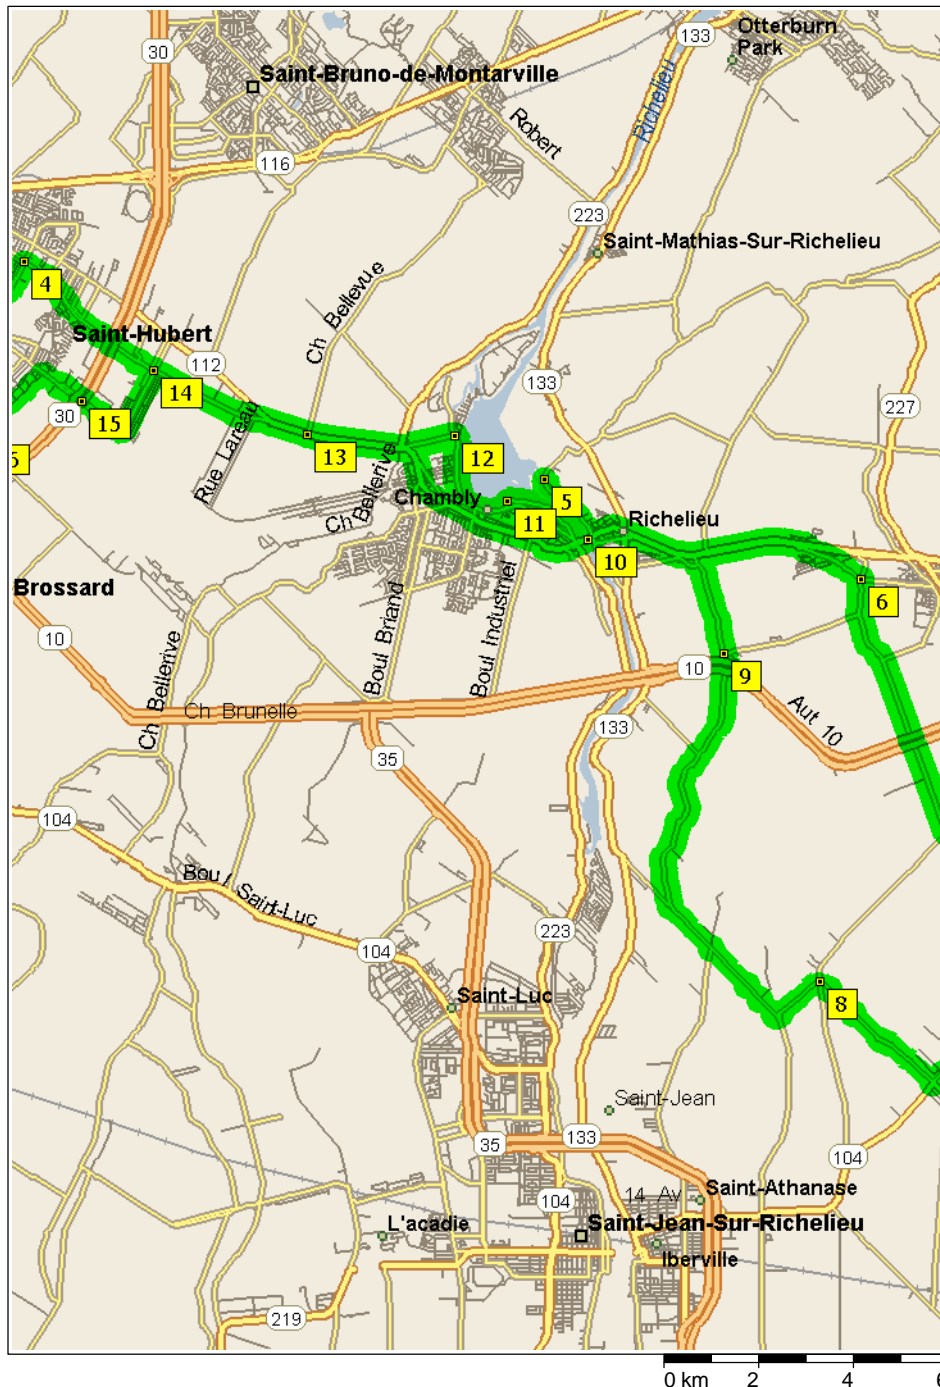

# mt-st-gregoire

84.7 kilometers; 5 hours, 10 minutes

9:00 AM	0.0 km	<b>1</b> Depart near Brossard on Boul Rome (East) for 0.8 km
9:02 AM	0.8 km	<b>2</b> At 3001 Boulevard Rome, Brossard QC, turn LEFT (North) onto Boul Milan for 3.1 km
9:15 AM	3.9 km	<b>3</b> At 5482 Boulevard Gaetan-Boucher, Saint-Hubert QC, continue (North-East) on Boul Gaetan-Boucher for 3.6 km
9:33 AM	7.5 km	<b>4</b> At near Lafleche, turn RIGHT (South-East) onto Boul Cousineau for 5.8 km
9:53 AM	13.4 km	Bear LEFT (East) onto Ch de Chambly for 0.5 km
9:55 AM	13.9 km	Continue (East) on HWY-112 [Ch de Chambly] for 7.8 km
10:20 AM	21.7 km	Turn LEFT (North) onto 1 Rue [Rue East] for 1.6 km
10:25 AM	23.4 km	<b>5</b> At 103 1 Rue, Richelieu QC, return South on 1 Rue [Rue East] for 1.6 km
10:31 AM	25.0 km	Turn LEFT (East) onto HWY-112 [Boul Richelieu] for 4.7 km
10:47 AM	29.7 km	Turn RIGHT (South) onto Local road(s) for 70 m
10:47 AM	29.8 km	Turn LEFT (East) onto Local road(s) for 0.7 km
10:49 AM	30.4 km	Bear LEFT (East) onto Local road(s) for 0.7 km
10:51 AM	31.1 km	<b>6</b> At near Marieville, return West on Local road(s) for 10 m
10:51 AM	31.1 km	Turn LEFT (South) onto Local road(s) for 7.7 km
11:17 AM	38.7 km	Turn RIGHT (South-West) onto Local road(s) for 3.4 km
11:29 AM	42.1 km	<b>7</b> At near Saint-Athanase, stay on Local road(s) (South-West) for 1.7 km
11:35 AM	43.8 km	Turn RIGHT (North-West) onto Local road(s) for 3.3 km
11:46 AM	47.1 km	<b>8</b> At near St.-Jean, stay on Local road(s) (East) for 10 m