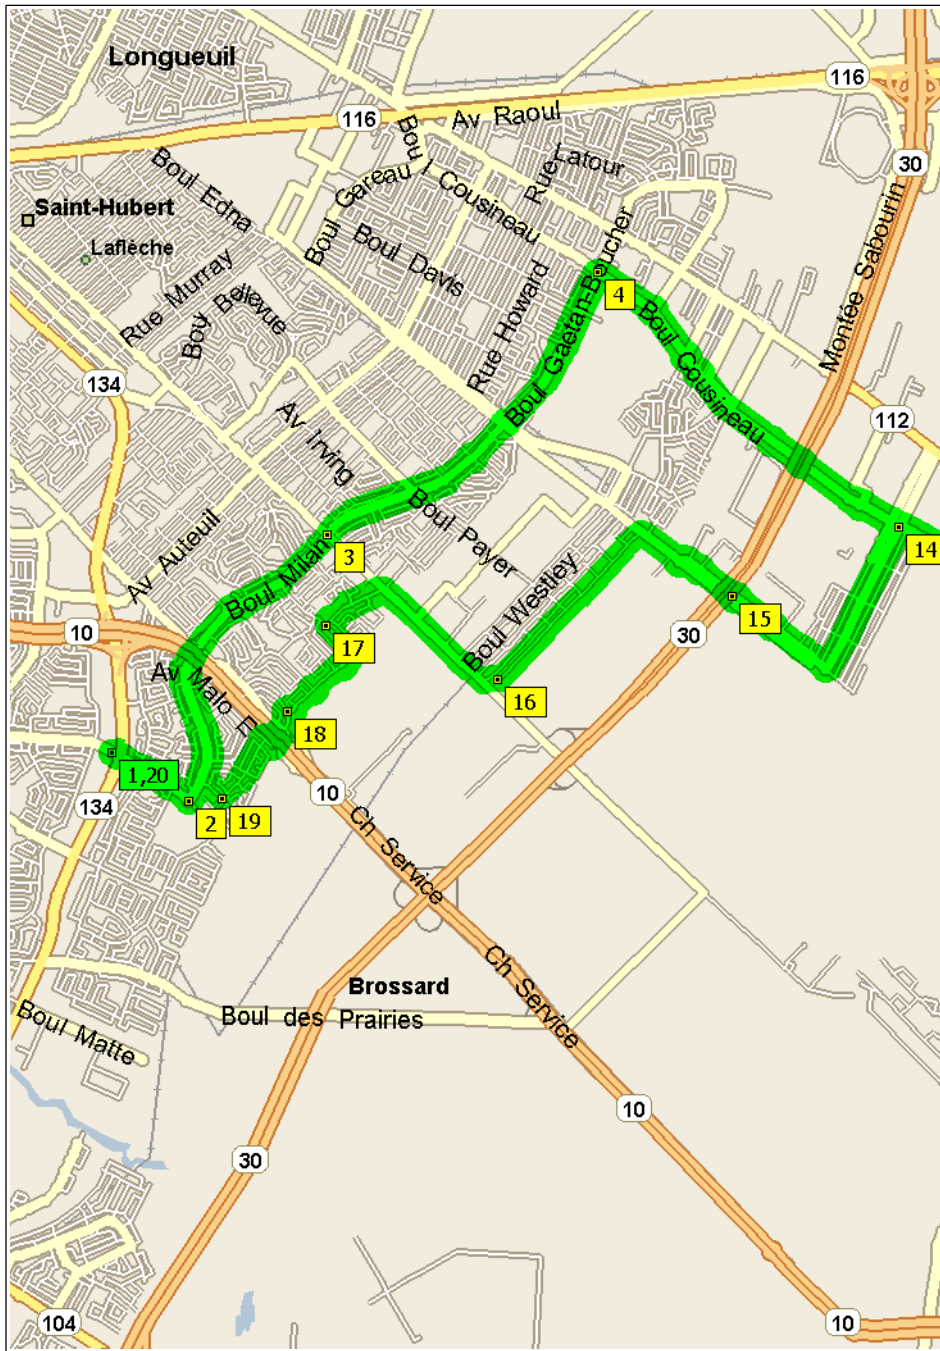

- 1:24 PM 75.1 km Turn RIGHT (North-West) onto Boul Kimber for 1.1 km
- 1:28 PM 76.2 km **15** At 8282 Boulevard Kimber, Saint-Hubert QC, stay on Boul Kimber (West) for 0.5 km
- 1:30 PM 76.7 km Turn LEFT (West) onto Rue Hampton for 70 m
- 1:31 PM 76.8 km Bear RIGHT (North-West) onto Boul Maricourt for 0.5 km
- 1:33 PM 77.2 km Turn LEFT (South-West) onto Rue Nantel for 1.9 km
- 1:41 PM 79.1 km **16** At 5030 Rue Nantel, Saint-Hubert QC, stay on Rue Nantel (North-West) for 70 m
- 1:42 PM 79.2 km Turn LEFT (South-West) onto Rue Belmont for 0.1 km
- 1:43 PM 79.3 km Turn RIGHT (North-West) onto Boul Grande-Allee for 1.3 km
- 1:48 PM 80.5 km Turn LEFT (West) onto Av Baudelaire for 0.6 km
- 1:52 PM 81.2 km **17** At 3742 Av Bienvenue, Brossard QC, turn LEFT (South-East) onto Av Bienvenue for 0.3 km
- 1:54 PM 81.5 km Bear RIGHT (South) onto Av Boniface for 0.8 km
- 1:59 PM 82.3 km **18** At 3980 Av Beauchemin, Brossard QC, turn LEFT (South) onto Av Beauchemin for 0.2 km
- 2:00 PM 82.5 km Bear LEFT (South) onto Av Malo E for 0.3 km
- 2:02 PM 82.8 km Turn LEFT (South-West) onto Rue Mauriac for 0.7 km
- 2:05 PM 83.4 km **19** At 3244 Rue Meilleur, Brossard QC, turn RIGHT (North-West) onto Rue Meilleur for 0.3 km
- 2:06 PM 83.7 km Turn LEFT (South) onto Boul Milan for 0.2 km
- 2:08 PM 83.9 km Turn RIGHT (North-West) onto Boul Rome for 0.8 km
- 2:10 PM 84.7 km **20** Arrive near Brossard