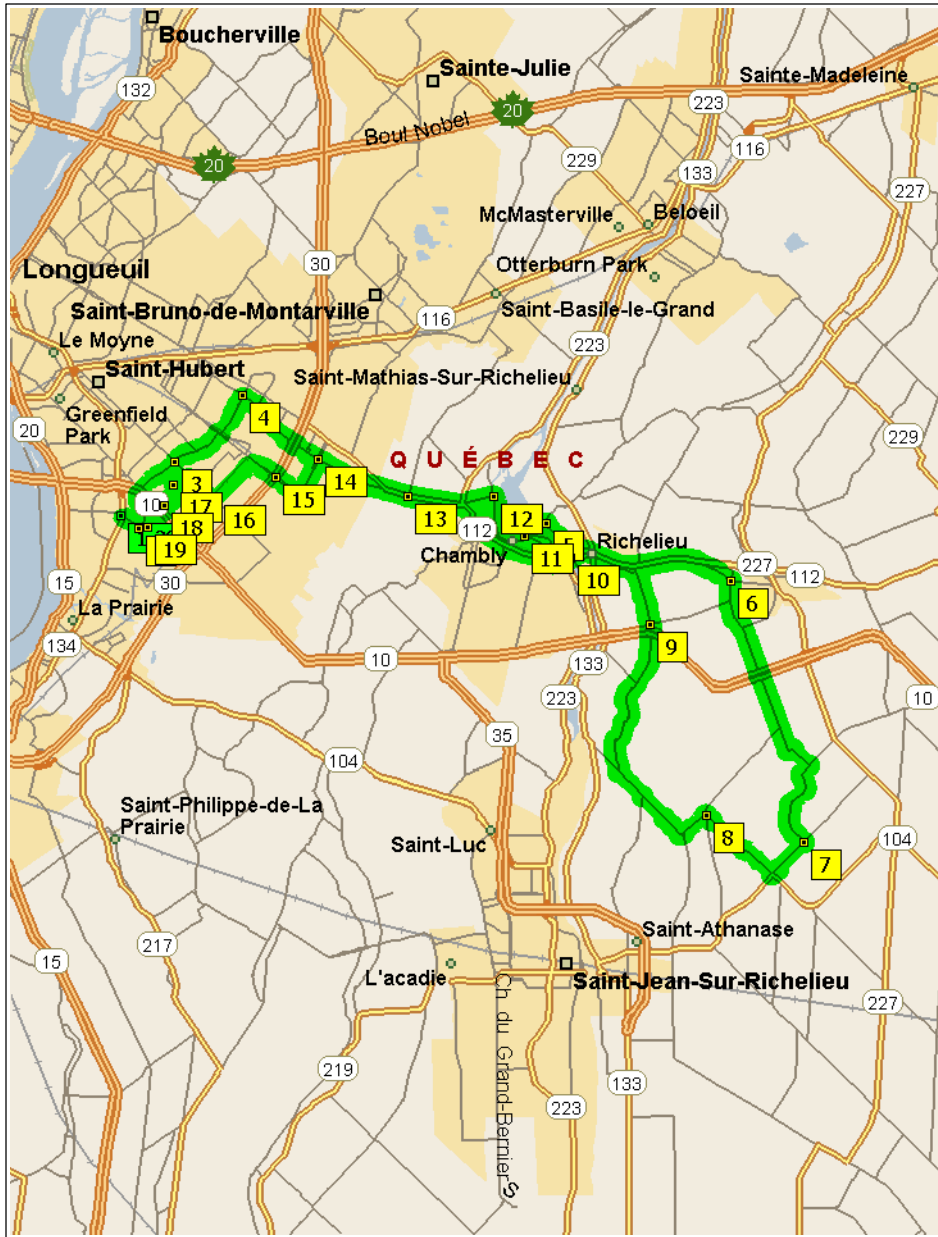

# mt-st-gregoire

84.7 kilometers; 5 hours, 10 minutes

9:00 AM	0.0 km	<b>1</b> Depart near Brossard on Boul Rome (East) for 0.8 km
9:02 AM	0.8 km	<b>2</b> At 3001 Boulevard Rome, Brossard QC, turn LEFT (North) onto Boul Milan for 3.1 km
9:15 AM	3.9 km	<b>3</b> At 5482 Boulevard Gaetan-Boucher, Saint-Hubert QC, continue (North-East) on Boul Gaetan-Boucher for 3.6 km
9:33 AM	7.5 km	<b>4</b> At near Lafleche, turn RIGHT (South-East) onto Boul Cousineau for 5.8 km
9:53 AM	13.4 km	Bear LEFT (East) onto Ch de Chambly for 0.5 km
9:55 AM	13.9 km	Continue (East) on HWY-112 [Ch de Chambly] for 7.8 km
10:20 AM	21.7 km	Turn LEFT (North) onto 1 Rue [Rue East] for 1.6 km
10:25 AM	23.4 km	<b>5</b> At 103 1 Rue, Richelieu QC, return South on 1 Rue [Rue East] for 1.6 km
10:31 AM	25.0 km	Turn LEFT (East) onto HWY-112 [Boul Richelieu] for 4.7 km
10:47 AM	29.7 km	Turn RIGHT (South) onto Local road(s) for 70 m
10:47 AM	29.8 km	Turn LEFT (East) onto Local road(s) for 0.7 km
10:49 AM	30.4 km	Bear LEFT (East) onto Local road(s) for 0.7 km
10:51 AM	31.1 km	<b>6</b> At near Marieville, return West on Local road(s) for 10 m
10:51 AM	31.1 km	Turn LEFT (South) onto Local road(s) for 7.7 km
11:17 AM	38.7 km	Turn RIGHT (South-West) onto Local road(s) for 3.4 km
11:29 AM	42.1 km	<b>7</b> At near Saint-Athanase, stay on Local road(s) (South-West) for 1.7 km
11:35 AM	43.8 km	Turn RIGHT (North-West) onto Local road(s) for 3.3 km
11:46 AM	47.1 km	<b>8</b> At near St.-Jean, stay on Local road(s) (East) for 10 m