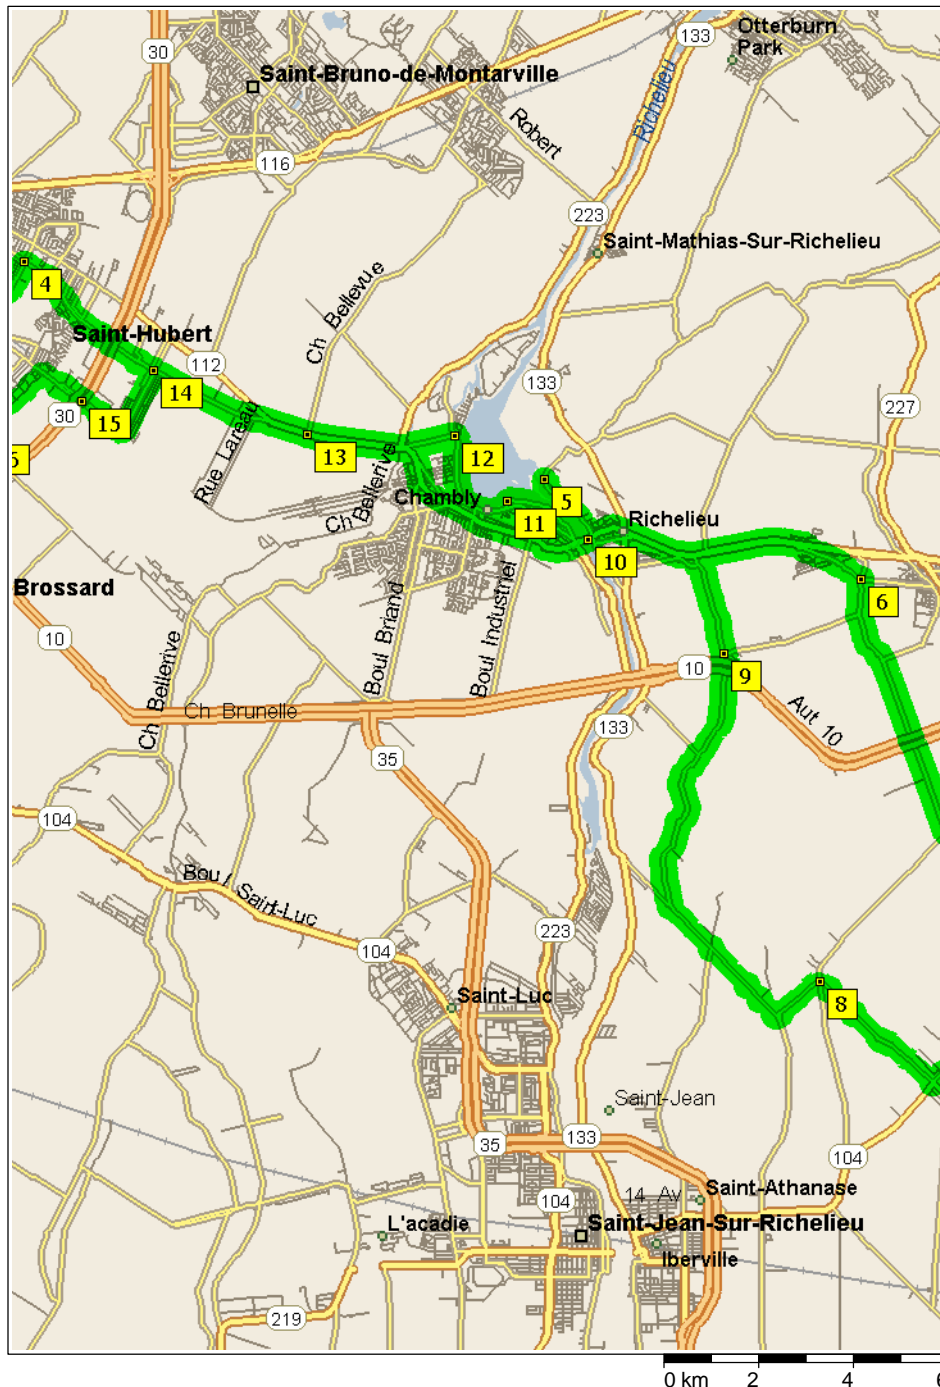

mt-st-gregoire

84.7 kilometers; 5 hours, 10 minutes

9:00 AM	0.0 km	1 Depart near Brossard on Boul Rome (East) for 0.8 km
9:02 AM	0.8 km	2 At 3001 Boulevard Rome, Brossard QC, turn LEFT (North) onto Boul Milan for 3.1 km
9:15 AM	3.9 km	3 At 5482 Boulevard Gaetan-Boucher, Saint-Hubert QC, continue (North-East) on Boul Gaetan-Boucher for 3.6 km
9:33 AM	7.5 km	4 At near Lafleche, turn RIGHT (South-East) onto Boul Cousineau for 5.8 km
9:53 AM	13.4 km	Bear LEFT (East) onto Ch de Chambly for 0.5 km
9:55 AM	13.9 km	Continue (East) on HWY-112 [Ch de Chambly] for 7.8 km
10:20 AM	21.7 km	Turn LEFT (North) onto 1 Rue [Rue East] for 1.6 km
10:25 AM	23.4 km	5 At 103 1 Rue, Richelieu QC, return South on 1 Rue [Rue East] for 1.6 km
10:31 AM	25.0 km	Turn LEFT (East) onto HWY-112 [Boul Richelieu] for 4.7 km
10:47 AM	29.7 km	Turn RIGHT (South) onto Local road(s) for 70 m
10:47 AM	29.8 km	Turn LEFT (East) onto Local road(s) for 0.7 km
10:49 AM	30.4 km	Bear LEFT (East) onto Local road(s) for 0.7 km
10:51 AM	31.1 km	6 At near Marieville, return West on Local road(s) for 10 m
10:51 AM	31.1 km	Turn LEFT (South) onto Local road(s) for 7.7 km
11:17 AM	38.7 km	Turn RIGHT (South-West) onto Local road(s) for 3.4 km
11:29 AM	42.1 km	7 At near Saint-Athanase, stay on Local road(s) (South-West) for 1.7 km
11:35 AM	43.8 km	Turn RIGHT (North-West) onto Local road(s) for 3.3 km
11:46 AM	47.1 km	8 At near St.-Jean, stay on Local road(s) (East) for 10 m