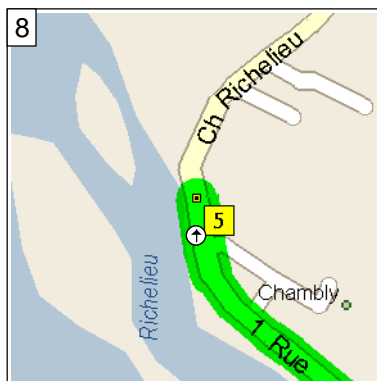

mt-st-gregoire

84.7 kilometers; 5 hours, 10 minutes

9:00 AM 0.0 km
Depart near Brossard on Boul Rome (East) for 0.8 km

9:02 AM 0.8 km
At 3001 Boulevard Rome, Brossard QC, turn LEFT (North) onto Boul Milan for 3.1 km

9:15 AM 3.9 km
At 5482 Boulevard Gaetan-Boucher, Saint-Hubert QC, continue (North-East) on Boul Gaetan-Boucher for 3.6 km

9:33 AM 7.5 km
At near Lafleche, turn RIGHT (South-East) onto Boul Cousineau for 5.8 km

9:53 AM 13.4 km
Bear LEFT (East) onto Ch de Chambly for 0.5 km

9:55 AM 13.9 km
Continue (East) on HWY-112 [Ch de Chambly] for 7.8 km

10:20 AM 21.7 km
Turn LEFT (North) onto 1 Rue [Rue East] for 1.6 km

10:25 AM 23.4 km
At 103 1 Rue, Richelieu QC, return South on 1 Rue [Rue East] for 1.6 km

1:30 PM 76.7 km
Turn LEFT (West) onto Rue Hampton for 70 m

1:31 PM 76.8 km
Bear RIGHT (North-West) onto Boul Maricourt for 0.5 km

1:33 PM 77.2 km
Turn LEFT (South-West) onto Rue Nantel for 1.9 km

1:41 PM 79.1 km
At 5030 Rue Nantel, Saint-Hubert QC, stay on Rue Nantel (North-West) for 70 m