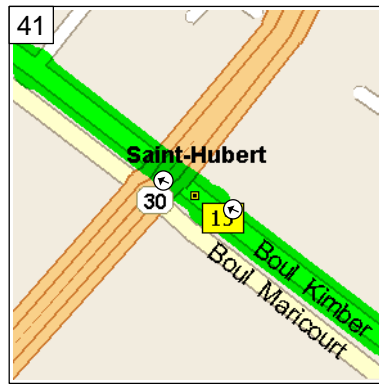

1:06 PM 70.0 km
At 1458 Chemin de Chambly, Carignan QC, stay on HWY-112 [Ch de Chambly] (West) for 0.8 km

1:09 PM 70.8 km
Continue (West) on Ch de Chambly for 0.5 km

1:12 PM 71.4 km
Bear RIGHT (West) onto Boul Cousineau for 2.2 km

1:19 PM 73.6 km
At 3070 Boulevard Mountainview, Saint-Hubert QC, turn LEFT (South) onto Boul Mountainview for 1.5 km

1:24 PM 75.1 km
Turn RIGHT (North-West) onto Boul Kimber for 1.1 km

1:28 PM 76.2 km
At 8282 Boulevard Kimber, Saint-Hubert QC, stay on Boul Kimber (West) for 0.5 km