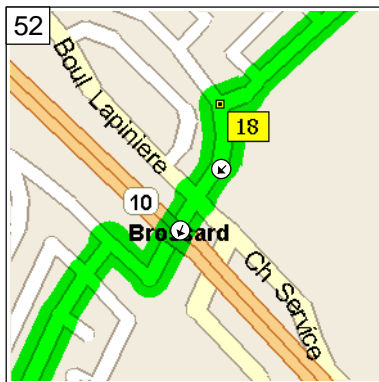

1:30 PM 76.7 km
Turn LEFT (West) onto Rue Hampton for 70 m

1:31 PM 76.8 km
Bear RIGHT (North-West) onto Boul Maricourt for 0.5 km

1:33 PM 77.2 km
Turn LEFT (South-West) onto Rue Nantel for 1.9 km

1:41 PM 79.1 km
At 5030 Rue Nantel, Saint-Hubert QC, stay on Rue Nantel (North-West) for 70 m

1:42 PM 79.2 km
Turn LEFT (South-West) onto Rue Belmont for 0.1 km

1:43 PM 79.3 km
Turn RIGHT (North-West) onto Boul Grande-Allee for 1.3 km

1:48 PM 80.5 km
Turn LEFT (West) onto Av Baudelaire for 0.6 km

1:52 PM 81.2 km
At 3742 Av Bienvenue, Brossard QC, turn LEFT (South-East) onto Av Bienvenue for 0.3 km

1:54 PM 81.5 km
Bear RIGHT (South) onto Av Boniface for 0.8 km

1:59 PM 82.3 km
At 3980 Av Beauchemin, Brossard QC, turn LEFT (South) onto Av Beauchemin for 0.2 km

2:00 PM 82.5 km
Bear LEFT (South) onto Av Malo E for 0.3 km

2:02 PM 82.8 km
Turn LEFT (South-West) onto Rue Mauriac for 0.7 km

2:05 PM 83.4 km
At 3244 Rue Meilleur, Brossard QC, turn RIGHT (North-West) onto Rue Meilleur for 0.3 km