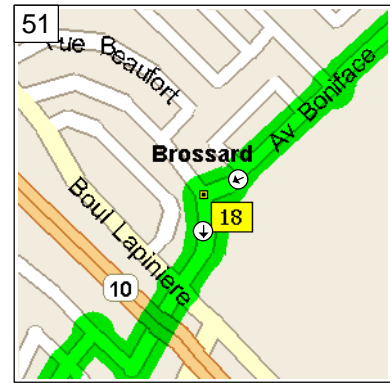

1:59 PM 82.3 km
At 3980 Av Beauchemin, Brossard QC, turn LEFT (South) onto Av Beauchemin for 0.2 km