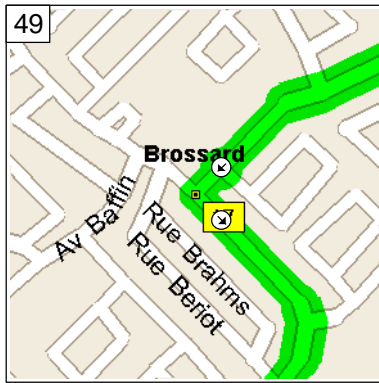

1:52 PM 81.2 km
At 3742 Av Bienvenue, Brossard QC, turn LEFT (South-East) onto Av Bienvenue for 0.3 km