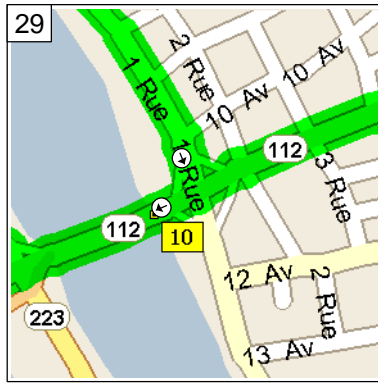

12:28 PM 59.5 km
Turn LEFT (West) onto HWY-112 [Boul Richelieu] for 2.3 km

12:36 PM 61.8 km
Turn RIGHT (North) onto 1 Rue [Rue East] for 10 m

12:36 PM 61.8 km
Turn LEFT (West) onto Local road(s) for 90 m

12:36 PM 61.9 km
At HWY-112, Richelieu QC, return East on Local road(s) for 90 m

12:37 PM 62.0 km
Turn RIGHT (South) onto 1 Rue [Rue East] for 10 m

12:38 PM 62.0 km
Turn RIGHT (West) onto HWY-112 for 0.4 km

12:39 PM 62.4 km
Turn RIGHT (North) onto Rue Richelieu for 1.9 km

12:46 PM 64.2 km
At 2 Rue Richelieu, Chambly QC, turn LEFT (South) onto Rue du Fort for 0.2 km

12:47 PM 64.4 km
Bear RIGHT (West) onto Rue Bourgogne for 0.9 km