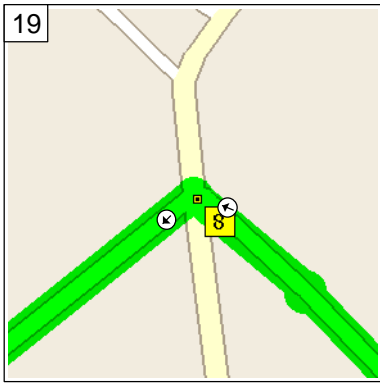

11:29 AM 42.1 km
At near Saint-Athanase, stay on Local road(s) (South-West) for 1.7 km

11:46 AM 47.1 km
Turn LEFT (South-West) onto Local road(s) for 1.1 km