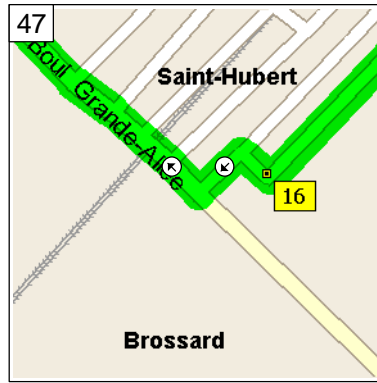

1:33 PM 77.2 km
Turn LEFT (South-West) onto Rue Nantel for 1.9 km

1:43 PM 79.3 km
Turn RIGHT (North-West) onto Boul Grande-Allee for 1.3 km