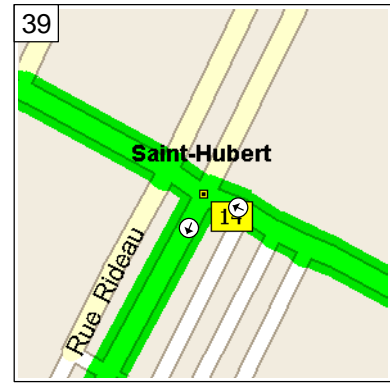

12:50 PM 65.4 km
Bear RIGHT (North) onto Rue Martel for 1.5 km

12:55 PM 66.8 km
At 800 Rue Demers, Chambly QC, bear LEFT (West) onto Rue Daigneault for 1.1 km

1:00 PM 67.9 km
Bear RIGHT (West) onto HWY-112 [HWY-223] for 2.1 km

1:06 PM 70.0 km
At 1458 Chemin de Chambly, Carignan QC, stay on HWY-112 [Ch de Chambly] (West) for 0.8 km

1:09 PM 70.8 km
Continue (West) on Ch de Chambly for 0.5 km

1:12 PM 71.4 km
Bear RIGHT (West) onto Boul Cousineau for 2.2 km