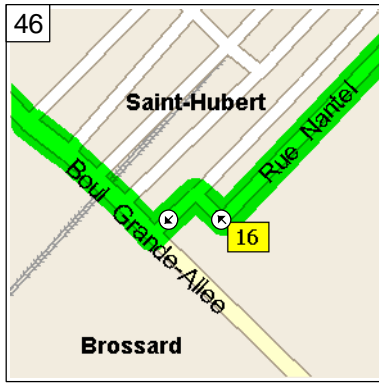

1:30 PM 76.7 km
Turn LEFT (West) onto Rue Hampton for 70 m

1:31 PM 76.8 km
Bear RIGHT (North-West) onto Boul Maricourt for 0.5 km

1:33 PM 77.2 km
Turn LEFT (South-West) onto Rue Nantel for 1.9 km

1:41 PM 79.1 km
At 5030 Rue Nantel, Saint-Hubert QC, stay on Rue Nantel (North-West) for 70 m