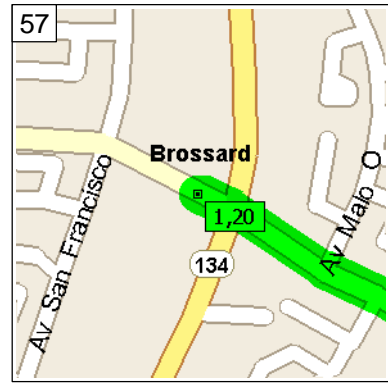

2:10 PM 84.7 km
Arrive near Brossard