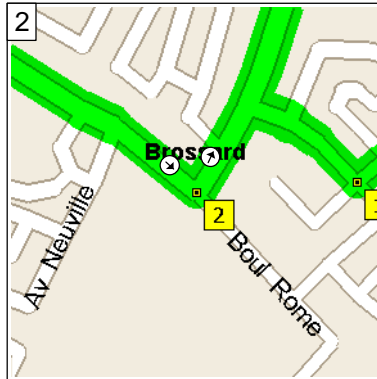

mt-st-gregoire

84.7 kilometers; 5 hours, 10 minutes

9:00 AM 0.0 km
Depart near Brossard on Boul Rome (East) for 0.8 km

9:02 AM 0.8 km
At 3001 Boulevard Rome, Brossard QC, turn LEFT (North) onto Boul Milan for 3.1 km