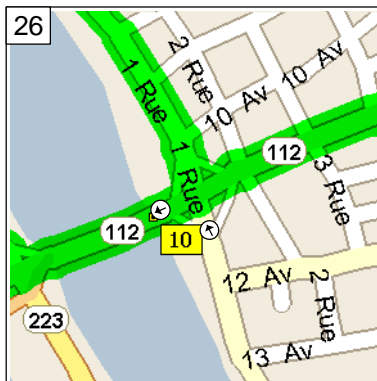

11:50 AM 48.2 km
Turn RIGHT (North-West) onto Local road(s) for 3.2 km

12:01 PM 51.5 km
Bear RIGHT (North) onto Local road(s) for 5.8 km

12:20 PM 57.3 km
At near Richelieu, stay on Local road(s) (North) for 2.2 km

12:28 PM 59.5 km
Turn LEFT (West) onto HWY-112 [Boul Richelieu] for 2.3 km

12:36 PM 61.8 km
Turn RIGHT (North) onto 1 Rue [Rue East] for 10 m

12:36 PM 61.8 km
Turn LEFT (West) onto Local road(s) for 90 m