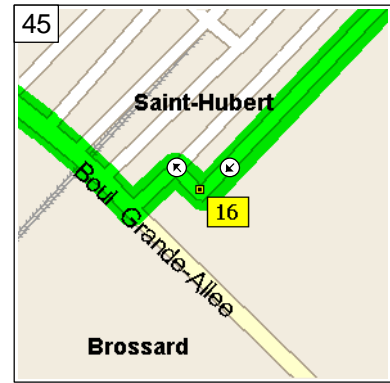

1:19 PM 73.6 km
At 3070 Boulevard Mountainview, Saint-Hubert QC, turn LEFT (South) onto Boul Mountainview for 1.5 km

1:24 PM 75.1 km
Turn RIGHT (North-West) onto Boul Kimber for 1.1 km

1:28 PM 76.2 km
At 8282 Boulevard Kimber, Saint-Hubert QC, stay on Boul Kimber (West) for 0.5 km

1:30 PM 76.7 km
Turn LEFT (West) onto Rue Hampton for 70 m

1:31 PM 76.8 km
Bear RIGHT (North-West) onto Boul Maricourt for 0.5 km

1:33 PM 77.2 km
Turn LEFT (South-West) onto Rue Nantel for 1.9 km

1:41 PM 79.1 km
At 5030 Rue Nantel, Saint-Hubert QC, stay on Rue Nantel (North-West) for 70 m