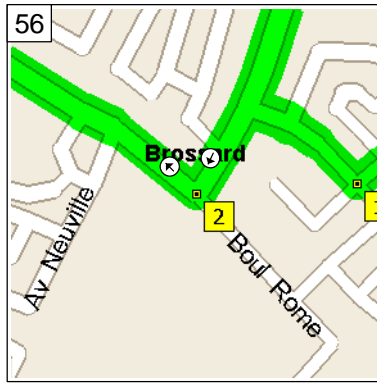

2:00 PM 82.5 km
Bear LEFT (South) onto Av Malo E for 0.3 km

2:02 PM 82.8 km
Turn LEFT (South-West) onto Rue Mauriac for 0.7 km

2:05 PM 83.4 km
At 3244 Rue Meilleur, Brossard QC, turn RIGHT (North-West) onto Rue Meilleur for 0.3 km

2:06 PM 83.7 km
 Turn LEFT (South) onto Boul Milan for 0.2 km

2:08 PM 83.9 km
 Turn RIGHT (North-West) onto Boul Rome for 0.8 km

2:10 PM 84.7 km
 Arrive near Brossard