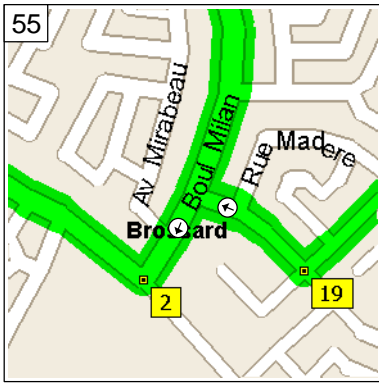

1:52 PM 81.2 km
At 3742 Av Bienvenue, Brossard QC, turn LEFT (South-East) onto Av Bienvenue for 0.3 km

1:54 PM 81.5 km
Bear RIGHT (South) onto Av Boniface for 0.8 km

1:59 PM 82.3 km
At 3980 Av Beauchemin, Brossard QC, turn LEFT (South) onto Av Beauchemin for 0.2 km

2:00 PM 82.5 km
Bear LEFT (South) onto Av Malo E for 0.3 km

2:02 PM 82.8 km
Turn LEFT (South-West) onto Rue Mauriac for 0.7 km

2:05 PM 83.4 km
At 3244 Rue Meilleur, Brossard QC, turn RIGHT (North-West) onto Rue Meilleur for 0.3 km