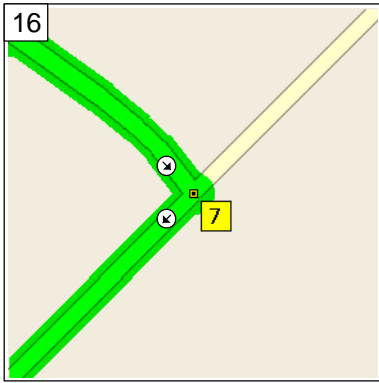

10:51 AM 31.1 km
At near Marieville, return West on Local road(s) for 10 m

11:29 AM 42.1 km
At near Saint-Athanase, stay on Local road(s) (South-West) for 1.7 km