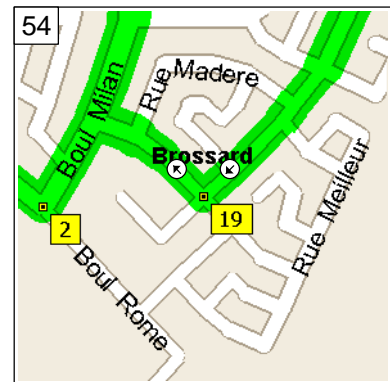

1:52 PM 81.2 km
At 3742 Av Bienvenue, Brossard QC, turn LEFT (South-East) onto Av Bienvenue for 0.3 km

1:54 PM 81.5 km
Bear RIGHT (South) onto Av Boniface for 0.8 km

1:59 PM 82.3 km
At 3980 Av Beauchemin, Brossard QC, turn LEFT (South) onto Av Beauchemin for 0.2 km

2:00 PM 82.5 km
Bear LEFT (South) onto Av Malo E for 0.3 km

2:02 PM 82.8 km
Turn LEFT (South-West) onto Rue Mauriac for 0.7 km

2:05 PM 83.4 km
At 3244 Rue Meilleur, Brossard QC, turn RIGHT (North-West) onto Rue Meilleur for 0.3 km