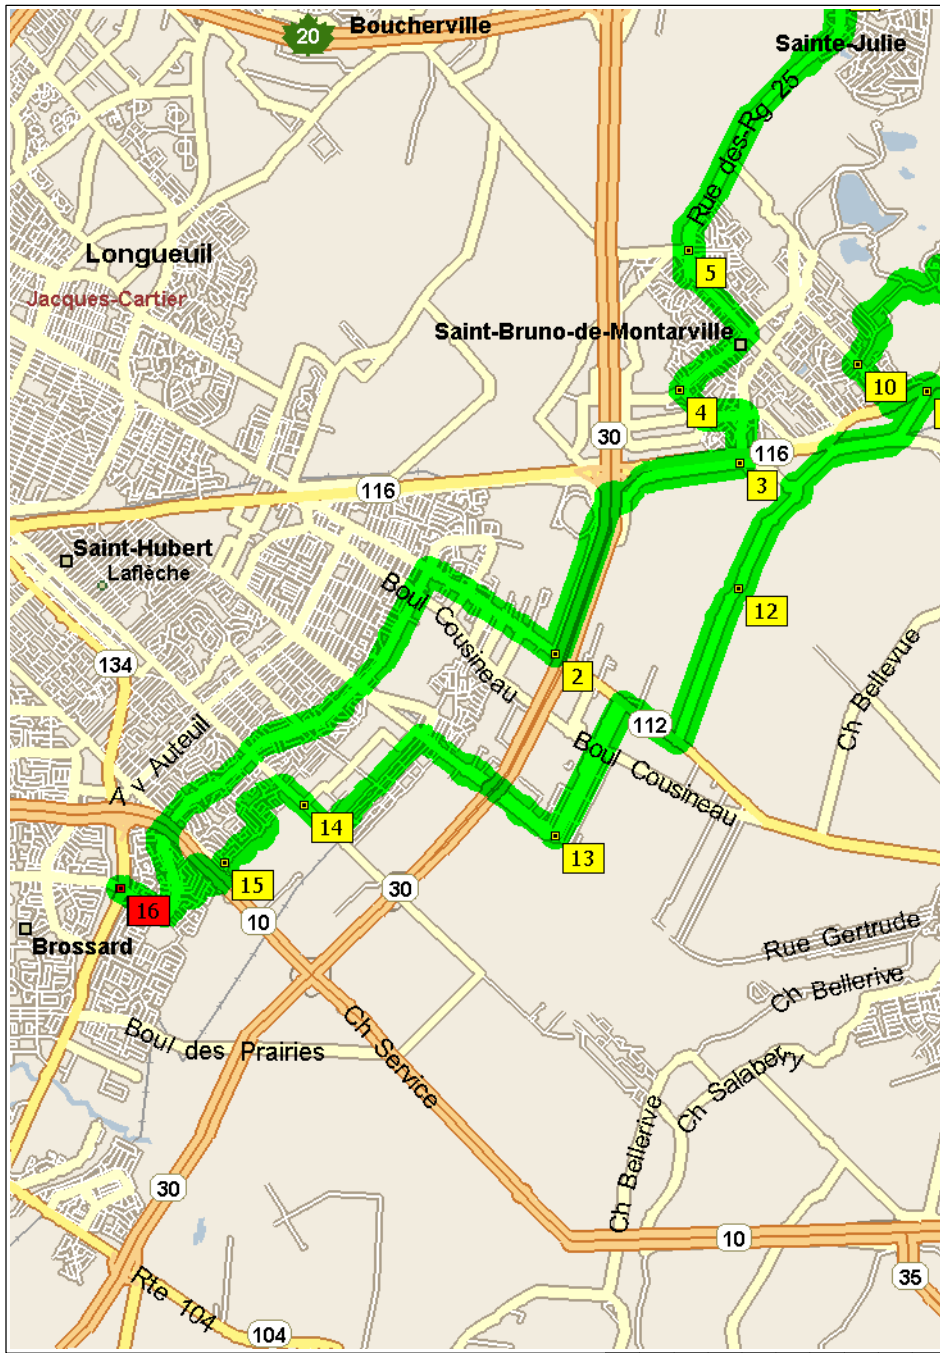

11:27 AM	42.5 km	Bear LEFT (South-West) onto Boul le Grand O for 2.6 km
11:34 AM	45.1 km	12 At near St.-Bruno-de-Montarville, stay on Boul le Grand O (South-West) for 0.5 km
11:36 AM	45.6 km	Continue (South) on Montée Daniel for 1.9 km
11:43 AM	47.6 km	Turn RIGHT (West) onto HWY-112 [Ch de Chambly] for 1.0 km
11:46 AM	48.6 km	Turn LEFT (South) onto Boul Mountainview for 2.2 km
11:53 AM	50.8 km	13 At near Lafèche, turn RIGHT (North-West) onto Boul Kimber for 1.6 km
11:58 AM	52.4 km	Turn LEFT (West) onto Rue Hampton for 70 m
11:59 AM	52.5 km	Bear RIGHT (North-West) onto Boul Maricourt for 0.8 km
12:02 PM	53.3 km	Turn LEFT (South-West) onto Rue Cornwall for 2.0 km
12:09 PM	55.3 km	Turn RIGHT (North-West) onto Boul Grande-Allee for 0.6 km
12:10 PM	55.8 km	14 At near Lafèche, stay on Boul Grande-Allee (North-West) for 0.4 km
12:12 PM	56.2 km	Turn LEFT (West) onto Av Baudelaire for 0.6 km
12:16 PM	56.9 km	Turn LEFT (South-East) onto Av Bienvenue for 0.3 km
12:18 PM	57.2 km	Bear RIGHT (South) onto Av Boniface for 0.8 km
12:22 PM	58.0 km	15 At near Brossard, turn LEFT (South) onto Av Beauchemin for 0.2 km
12:23 PM	58.2 km	Bear LEFT (South) onto Av Malo E for 0.5 km
12:26 PM	58.7 km	Turn LEFT (South) onto Av Maupassant for 0.6 km
12:28 PM	59.4 km	Turn LEFT (South) onto Boul Milan for 0.4 km
12:30 PM	59.8 km	Turn RIGHT (North-West) onto Boul Rome for 0.8 km
12:32 PM	60.5 km	16 Arrive near Brossard

0 km 1 2 3 4 5