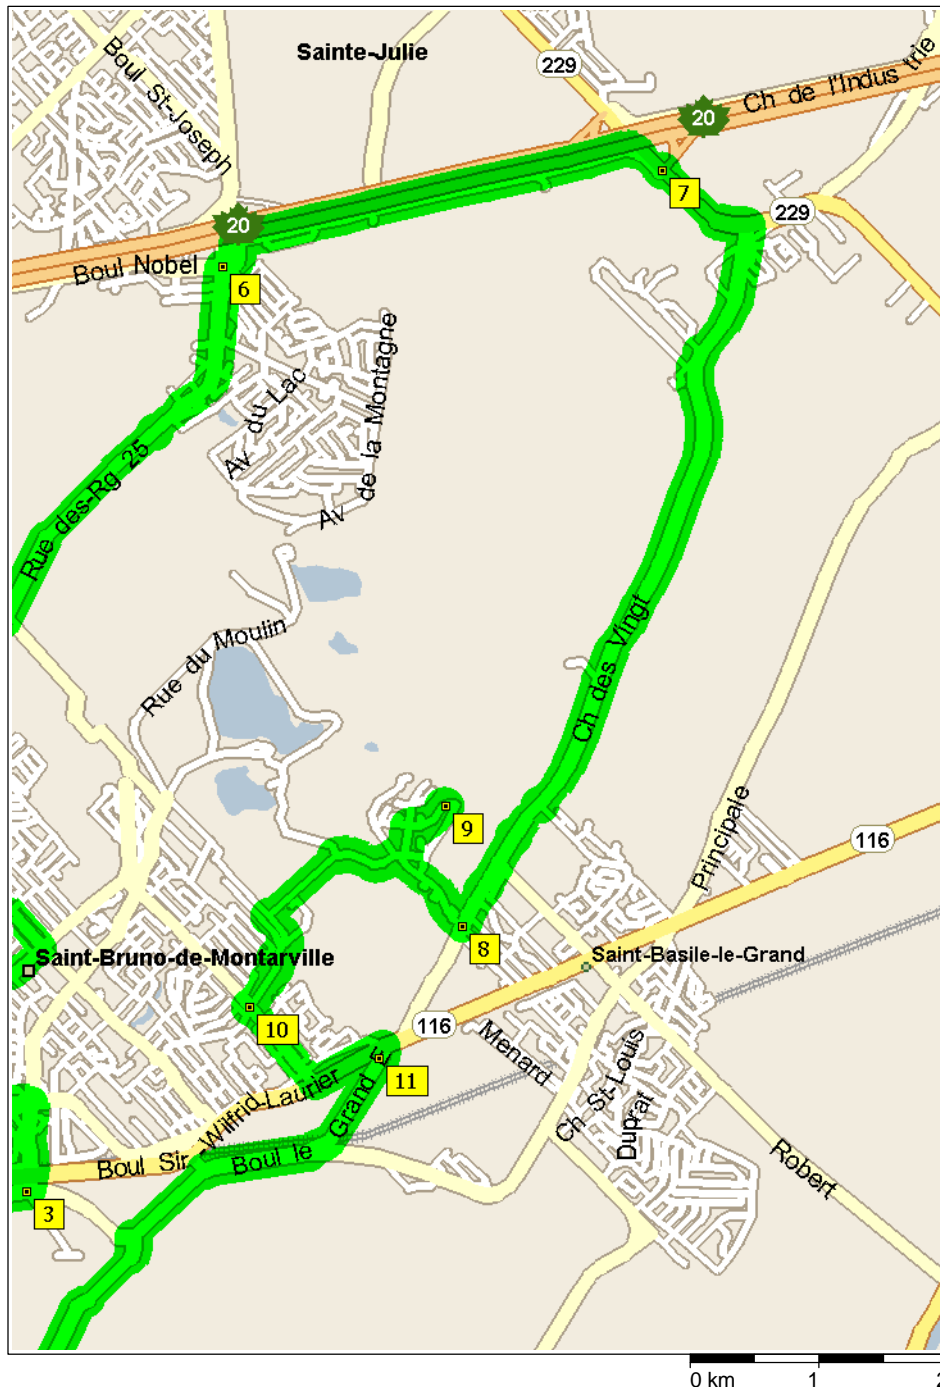

mt-st-bruno

60.5 kilometers; 3 hours, 32 minutes

9:00 AM	0.0 km	1 Depart near Brossard on Boul Rome (East) for 0.8 km
9:02 AM	0.8 km	Turn LEFT (North) onto Boul Milan for 3.1 km
9:14 AM	3.9 km	Continue (North-East) on Boul Gaetan-Boucher for 4.0 km
9:31 AM	7.9 km	Turn RIGHT (East) onto Ch de Chambly for 2.3 km
9:38 AM	10.2 km	2 At 7760 Chemin de Chambly, Saint-Hubert QC, turn LEFT (North) onto Montée Sabourin for 2.4 km
9:46 AM	12.7 km	Bear LEFT (North) onto HWY-30 for 30 m
9:47 AM	12.7 km	Turn RIGHT (East) onto Montée Sabourin for 2.1 km
9:53 AM	14.8 km	3 At 197 Montée Sabourin, Saint-Bruno-de-Montarville QC, turn LEFT (North) onto Ch de la Rabastaliere O for 0.7 km
9:56 AM	15.5 km	Turn LEFT (West) onto Boul Grande Allee for 1.1 km
9:59 AM	16.6 km	4 At Boulevard Grande Allee, Saint-Bruno-de-Montarville QC, turn RIGHT (North-East) onto Boul Clairevue O for 1.3 km
10:03 AM	17.9 km	Turn LEFT (North-West) onto Rue Montarville for 1.3 km
10:08 AM	19.2 km	Turn RIGHT (North) onto Boul Grande Allee for 0.3 km
10:09 AM	19.5 km	5 At Boulevard Grande Allee, Saint-Bruno-de-Montarville QC, continue (North) on Rue des-Rg 25 for 3.4 km
10:20 AM	22.9 km	Continue (North-East) on Rue Rang des 25 for 0.3 km
10:21 AM	23.2 km	Continue (North-East) on Ch du Fer A Cheval for 1.3 km
10:25 AM	24.5 km	6 At Boulevard Nobel, Sainte-Julie QC, turn RIGHT (East) onto Boul Nobel for 3.1 km
10:34 AM	27.6 km	Continue (East) on Alfred Noble for 0.7 km