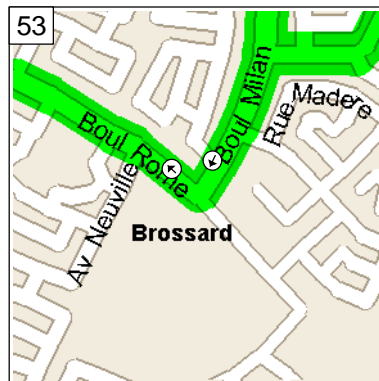

12:18 PM 57.2 km
Bear RIGHT (South) onto Av Boniface for 0.8 km

12:22 PM 58.0 km
At near Brossard, turn LEFT (South) onto Av Beauchemin for 0.2 km

12:23 PM 58.2 km
Bear LEFT (South) onto Av Malo E for 0.5 km

12:26 PM 58.7 km
Turn LEFT (South) onto Av Maupassant for 0.6 km

12:28 PM 59.4 km
Turn LEFT (South) onto Boul Milan for 0.4 km

12:30 PM 59.8 km
Turn RIGHT (North-West) onto Boul Rome for 0.8 km

12:32 PM 60.5 km
Arrive near Brossard