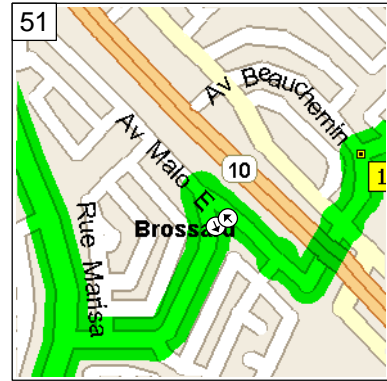

11:58 AM 52.4 km
Turn LEFT (West) onto Rue Hampton for 70 m

11:59 AM 52.5 km
Bear RIGHT (North-West) onto Boul Maricourt for 0.8 km

12:02 PM 53.3 km
Turn LEFT (South-West) onto Rue Cornwall for 2.0 km

12:09 PM 55.3 km
Turn RIGHT (North-West) onto Boul Grande-Allee for 0.6 km

12:10 PM 55.8 km
At near Lafleche, stay on Boul Grande-Allee (North-West) for 0.4 km

12:12 PM 56.2 km
Turn LEFT (West) onto Av Baudelaire for 0.6 km

12:16 PM 56.9 km
Turn LEFT (South-East) onto Av Bienvenue for 0.3 km

12:18 PM 57.2 km
Bear RIGHT (South) onto Av Boniface for 0.8 km

12:22 PM 58.0 km
At near Brossard, turn LEFT (South) onto Av Beauchemin for 0.2 km

12:23 PM 58.2 km
Bear LEFT (South) onto Av Malo E for 0.5 km