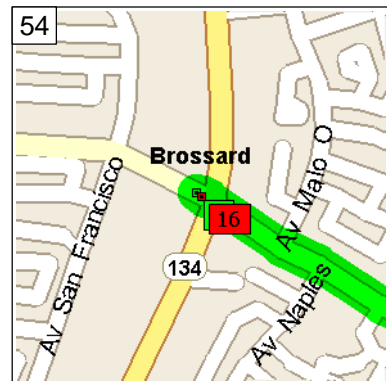

12:32 PM 60.5 km
Arrive near Brossard