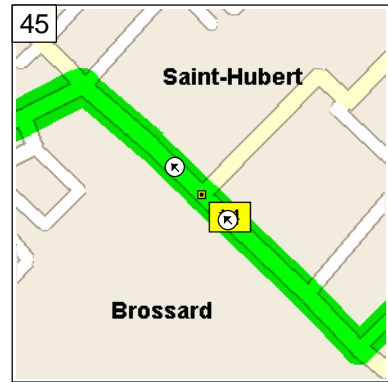

11:58 AM 52.4 km
Turn LEFT (West) onto Rue Hampton for 70 m

11:59 AM 52.5 km
Bear RIGHT (North-West) onto Boul Maricourt for 0.8 km

12:02 PM 53.3 km
Turn LEFT (South-West) onto Rue Cornwall for 2.0 km

12:09 PM 55.3 km
Turn RIGHT (North-West) onto Boul Grande-Allee for 0.6 km