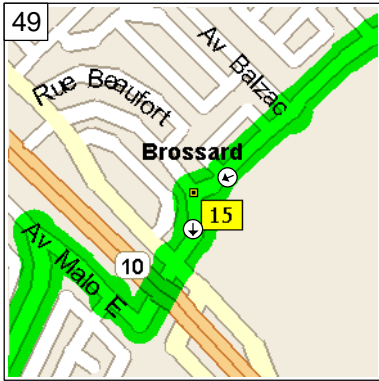

12:22 PM 58.0 km
At near Brossard, turn LEFT (South) onto Av Beauchemin for 0.2 km