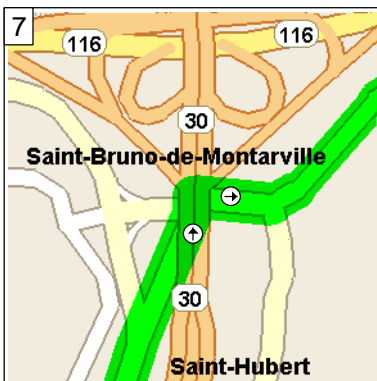

mt-st-bruno

60.5 kilometers; 3 hours, 32 minutes

9:00 AM 0.0 km
Depart near Brossard on Boul Rome (East) for 0.8 km

9:02 AM 0.8 km
Turn LEFT (North) onto Boul Milan for 3.1 km

9:14 AM 3.9 km
Continue (North-East) on Boul Gaetan-Boucher for 4.0 km

9:31 AM 7.9 km
Turn RIGHT (East) onto Ch de Chambly for 2.3 km

9:38 AM 10.2 km
At 7760 Chemin de Chambly, Saint-Hubert QC, turn LEFT (North) onto Montée Sabourin for 2.4 km

9:46 AM 12.7 km
Bear LEFT (North) onto HWY-30 for 30 m

9:47 AM 12.7 km
Turn RIGHT (East) onto Montée Sabourin for 2.1 km

9:53 AM 14.8 km
At 197 Montée Sabourin, Saint-Bruno-de-Montarville QC, turn LEFT (North) onto Ch de la Rabastaliere O for 0.7 km

9:56 AM 15.5 km
Turn LEFT (West) onto Boul Grande Allee for 1.1 km

10
9:59 AM 16.6 km
At Boulevard Grande Allée,
Saint-Bruno-de-Montarville QC,
turn RIGHT (North-East) onto
Boul Clairevue O for 1.3 km

11
10:03 AM 17.9 km
Turn LEFT (North-West) onto
Rue Montarville for 1.3 km