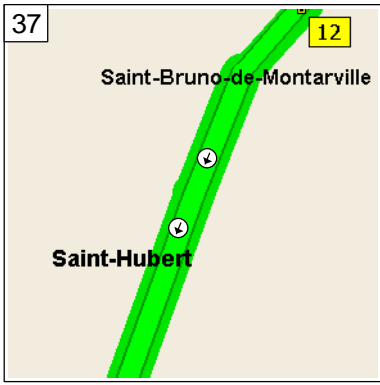

11:00 AM 35.2 km
At 2067 Rue du Sommet-Trinite, Saint-Bruno-de-Montarville QC, turn RIGHT (North-West) onto Rue du Sommet-Trinite for 1.0 km

11:03 AM 36.2 km
Turn RIGHT (East) onto Rue des Mesanges for 0.3 km

11:18 AM 40.0 km
Turn LEFT (East) onto HWY-116 [Boul Sir-Wilfrid-Laurier] for 0.6 km

11:21 AM 40.7 km
Turn RIGHT (South) onto Boul le Grand E for 90 m

11:21 AM 40.8 km
At 293 Boulevard le Grand E, Saint-Bruno-de-Montarville QC, stay on Boul le Grand E (South-West) for 1.8 km

11:27 AM 42.5 km
Bear LEFT (South-West) onto Boul le Grand O for 2.6 km

11:34 AM 45.1 km
At near St.-Bruno-de-Montarville, stay on Boul le Grand O (South-West) for 0.5 km

11:36 AM 45.6 km
Continue (South) on Montée Daniel for 1.9 km