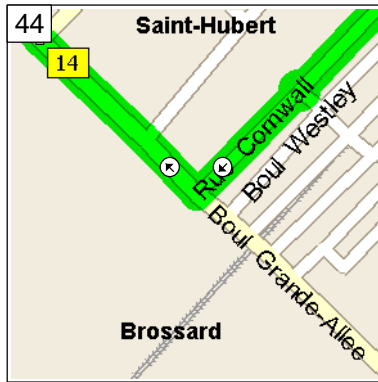

11:43 AM 47.6 km
Turn RIGHT (West) onto HWY-112 [Ch de Chambly] for 1.0 km

11:46 AM 48.6 km
Turn LEFT (South) onto Boul Mountainview for 2.2 km

11:53 AM 50.8 km
At near Lafleche, turn RIGHT (North-West) onto Boul Kimber for 1.6 km

11:58 AM 52.4 km
Turn LEFT (West) onto Rue Hampton for 70 m

11:59 AM 52.5 km
Bear RIGHT (North-West) onto Boul Maricourt for 0.8 km

12:02 PM 53.3 km
Turn LEFT (South-West) onto Rue Cornwall for 2.0 km

12:09 PM 55.3 km
Turn RIGHT (North-West) onto Boul Grande-Allee for 0.6 km