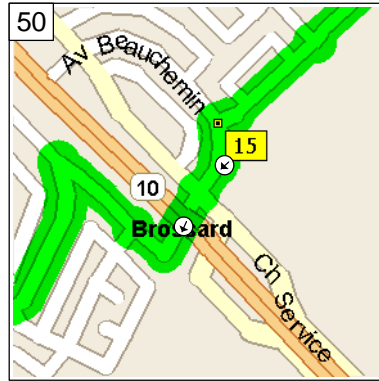

11:58 AM 52.4 km
Turn LEFT (West) onto Rue Hampton for 70 m

11:59 AM 52.5 km
Bear RIGHT (North-West) onto Boul Maricourt for 0.8 km

12:02 PM 53.3 km
Turn LEFT (South-West) onto Rue Cornwall for 2.0 km

12:09 PM 55.3 km
Turn RIGHT (North-West) onto Boul Grande-Allee for 0.6 km

12:10 PM 55.8 km
At near Lafleche, stay on Boul Grande-Allee (North-West) for 0.4 km

12:12 PM 56.2 km
Turn LEFT (West) onto Av Baudelaire for 0.6 km

12:16 PM 56.9 km
Turn LEFT (South-East) onto Av Bienvenue for 0.3 km

12:18 PM 57.2 km
Bear RIGHT (South) onto Av Boniface for 0.8 km

12:22 PM 58.0 km
At near Brossard, turn LEFT (South) onto Av Beauchemin for 0.2 km

12:23 PM 58.2 km
Bear LEFT (South) onto Av Malo E for 0.5 km