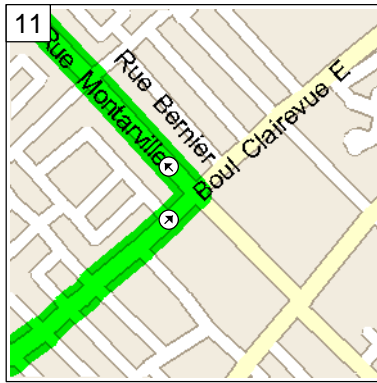

9:47 AM 12.7 km
Turn RIGHT (East) onto Montée Sabourin for 2.1 km

9:53 AM 14.8 km
At 197 Montée Sabourin, Saint-Bruno-de-Montarville QC, turn LEFT (North) onto Ch de la Rabastaliere O for 0.7 km

9:56 AM 15.5 km
Turn LEFT (West) onto Boul Grande Allee for 1.1 km

10
9:59 AM 16.6 km
At Boulevard Grande Allée,
Saint-Bruno-de-Montarville QC,
turn RIGHT (North-East) onto
Boul Clairevue O for 1.3 km

11
10:03 AM 17.9 km
Turn LEFT (North-West) onto
Rue Montarville for 1.3 km

12
10:08 AM 19.2 km
Turn RIGHT (North) onto Boul
Grande Allée for 0.3 km

13
10:09 AM 19.5 km
At Boulevard Grande Allée,
Saint-Bruno-de-Montarville QC,
continue (North) on Rue des-Rg
25 for 3.4 km

14
10:20 AM 22.9 km
Continue (North-East) on Rue
Rang des 25 for 0.3 km

11:00 AM 35.2 km
At 2067 Rue du Sommet-Trinite, Saint-Bruno-de-Montarville QC, turn RIGHT (North-West) onto Rue du Sommet-Trinite for 1.0 km

11:03 AM 36.2 km
Turn RIGHT (East) onto Rue des Mesanges for 0.3 km