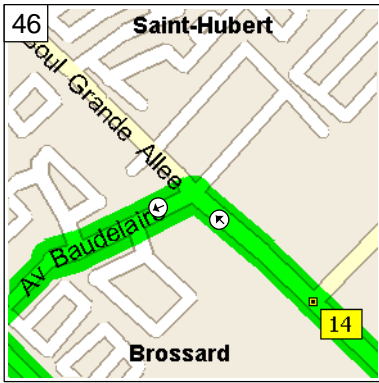

12:12 PM 56.2 km
Turn LEFT (West) onto Av Baudelaire for 0.6 km