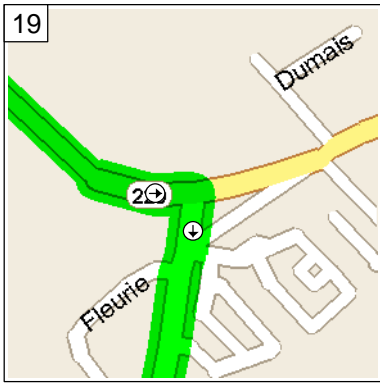

12
10:08 AM 19.2 km
Turn RIGHT (North) onto Boul
Grande Allée for 0.3 km

13
10:09 AM 19.5 km
At Boulevard Grande Allée,
Saint-Bruno-de-Montarville QC,
continue (North) on Rue des-Rg
25 for 3.4 km

14
10:20 AM 22.9 km
Continue (North-East) on Rue
Rang des 25 for 0.3 km

15
10:21 AM 23.2 km
Continue (North-East) on Ch du
Fer A Cheval for 1.3 km

16
10:25 AM 24.5 km
At Boulevard Nobel,
Sainte-Julie QC, turn RIGHT
(East) onto Boul Nobel for 3.1
km

17
10:34 AM 27.6 km
Continue (East) on Alfred
Noble for 0.7 km

18
10:36 AM 28.3 km
At 41 Alfred Noble,
Saint-Mathieu-de-Beloeil QC,
turn RIGHT (South-East) onto
HWY-229 [Rue Bernard Pilon]
for 0.8 km

10:39 AM 29.1 km
Turn RIGHT (South) onto Ch des Lorraines for 1.5 km

11:00 AM 35.2 km
At 2067 Rue du Sommet-Trinite, Saint-Bruno-de-Montarville QC, turn RIGHT (North-West) onto Rue du Sommet-Trinite for 1.0 km

11:03 AM 36.2 km
Turn RIGHT (East) onto Rue des Mesanges for 0.3 km