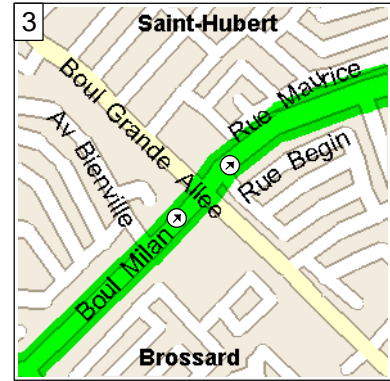

mt-st-bruno

60.5 kilometers; 3 hours, 32 minutes

9:00 AM 0.0 km
Depart near Brossard on Boul Rome (East) for 0.8 km

9:02 AM 0.8 km
Turn LEFT (North) onto Boul Milan for 3.1 km

9:14 AM 3.9 km
Continue (North-East) on Boul Gaetan-Boucher for 4.0 km

9:31 AM 7.9 km
Turn RIGHT (East) onto Ch de Chambly for 2.3 km

9:38 AM 10.2 km
At 7760 Chemin de Chambly, Saint-Hubert QC, turn LEFT (North) onto Montée Sabourin for 2.4 km

9:46 AM 12.7 km
Bear LEFT (North) onto HWY-30 for 30 m

9:47 AM 12.7 km
Turn RIGHT (East) onto Montée Sabourin for 2.1 km

9:53 AM 14.8 km
At 197 Montée Sabourin, Saint-Bruno-de-Montarville QC, turn LEFT (North) onto Ch de la Rabastaliere O for 0.7 km

9:56 AM 15.5 km
Turn LEFT (West) onto Boul Grande Allee for 1.1 km

11:00 AM 35.2 km
At 2067 Rue du Sommet-Trinite, Saint-Bruno-de-Montarville QC, turn RIGHT (North-West) onto Rue du Sommet-Trinite for 1.0 km

11:03 AM 36.2 km
Turn RIGHT (East) onto Rue des Mesanges for 0.3 km