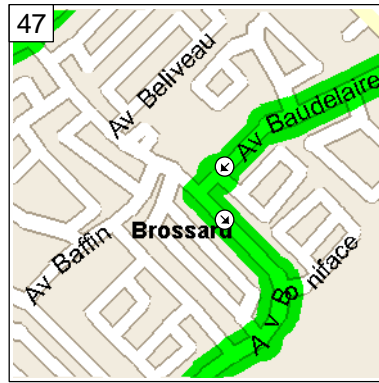

12:16 PM 56.9 km
Turn LEFT (South-East) onto Av Bienvenue for 0.3 km