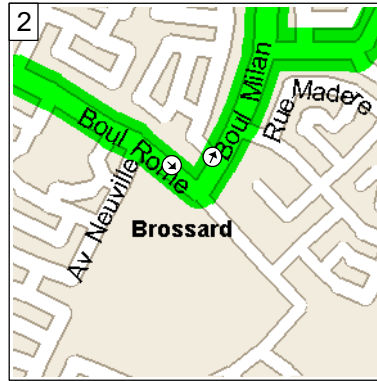

mt-st-bruno

60.5 kilometers; 3 hours, 32 minutes

9:00 AM 0.0 km
Depart near Brossard on Boul Rome (East) for 0.8 km

9:02 AM 0.8 km
Turn LEFT (North) onto Boul Milan for 3.1 km

9:14 AM 3.9 km
Continue (North-East) on Boul Gaetan-Boucher for 4.0 km

9:47 AM 12.7 km
Turn RIGHT (East) onto Montée Sabourin for 2.1 km

9:53 AM 14.8 km
At 197 Montée Sabourin, Saint-Bruno-de-Montarville QC, turn LEFT (North) onto Ch de la Rabastaliere O for 0.7 km

9:56 AM 15.5 km
Turn LEFT (West) onto Boul Grande Allee for 1.1 km