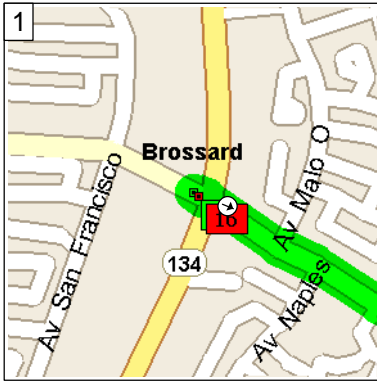

mt-st-bruno

60.5 kilometers; 3 hours, 32 minutes

9:00 AM 0.0 km
Depart near Brossard on Boul Rome (East) for 0.8 km

9:02 AM 0.8 km
Turn LEFT (North) onto Boul Milan for 3.1 km

9:14 AM 3.9 km
Continue (North-East) on Boul Gaetan-Boucher for 4.0 km

9:31 AM 7.9 km
Turn RIGHT (East) onto Ch de Chambly for 2.3 km

9:38 AM 10.2 km
At 7760 Chemin de Chambly, Saint-Hubert QC, turn LEFT (North) onto Montée Sabourin for 2.4 km

9:46 AM 12.7 km
Bear LEFT (North) onto HWY-30 for 30 m

9:47 AM 12.7 km
Turn RIGHT (East) onto Montée Sabourin for 2.1 km

9:53 AM 14.8 km
At 197 Montée Sabourin, Saint-Bruno-de-Montarville QC, turn LEFT (North) onto Ch de la Rabastaliere O for 0.7 km

9:56 AM 15.5 km
Turn LEFT (West) onto Boul Grande Allee for 1.1 km

11:00 AM 35.2 km
At 2067 Rue du Sommet-Trinite, Saint-Bruno-de-Montarville QC, turn RIGHT (North-West) onto Rue du Sommet-Trinite for 1.0 km

11:03 AM 36.2 km
Turn RIGHT (East) onto Rue des Mesanges for 0.3 km