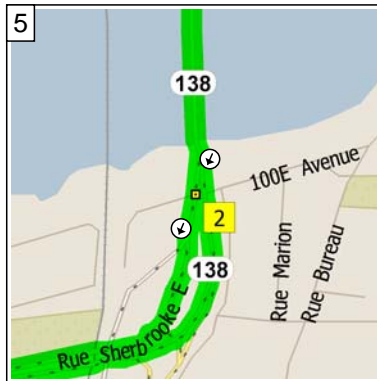

Montréal - Québec via Rive Nord (273 km)

272.2 kilometers; 12 hours, 1 minute

06:30 0.0 km
 Départ Départ Parc Lafontaine on RTE-138 [Rue Sherbrooke E] (North) for 20.9 km

07:51 20.9 km
 Keep STRAIGHT onto RTE-138 [Pont Legardeur] for 1.6 km

07:56 22.6 km
 Bear LEFT (North-East) onto RTE-138 [Rue Notre-Dame] for 2.1 km

08:03 24.7 km
 Keep STRAIGHT onto RTE-138 [Rue Sherbrooke E] for 80 m

08:03 24.8 km
 At near Charlemagne, stay on RTE-138 [Rue Sherbrooke E] (South) for 0.5 km

08:06 25.3 km
 Turn LEFT (South) onto Rue Delphis-Delorme, then immediately turn LEFT (East) onto RTE-138 [Rue Sherbrooke E] for 0.6 km

08:09 25.9 km
 Keep STRAIGHT onto RTE-138 [Pont Legardeur] for 1.6 km

18:30 271.9 km
 Turn RIGHT (South) onto Rue Dalhousie for 0.3 km

18:31 272.2 km
 Arrive near Québec