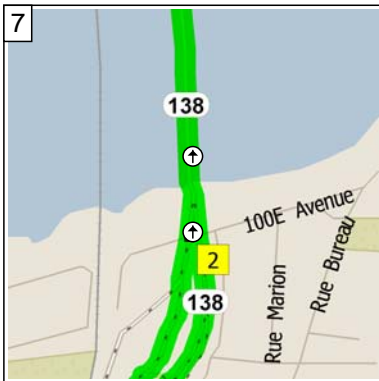

07:56 22.6 km
 Bear LEFT (North-East) onto RTE-138 [Rue Notre-Dame] for 2.1 km

08:03 24.7 km
 Keep STRAIGHT onto RTE-138 [Rue Sherbrooke E] for 80 m

08:03 24.8 km
 At near Charlemagne, stay on RTE-138 [Rue Sherbrooke E] (South) for 0.5 km

08:06 25.3 km
 Turn LEFT (South) onto Rue Delphis-Delorme, then immediately turn LEFT (East) onto RTE-138 [Rue Sherbrooke E] for 0.6 km

08:09 25.9 km
 Keep STRAIGHT onto RTE-138 [Pont Legardeur] for 1.6 km

08:14 27.5 km
 Bear LEFT (North-East) onto RTE-138 [Rue Notre-Dame] for 9.6 km

09:00 37.1 km
 Road name changes to HWY-138 [Notre-Dame Rue] for 40.1 km

10:36 77.2 km
 Keep STRAIGHT onto
 HWY-158 [Notre-Dame Rue] for
 1.0 km

18:30 271.9 km
 Turn RIGHT (South) onto Rue Dalhousie for 0.3 km

18:31 272.2 km
 Arrive near Québec