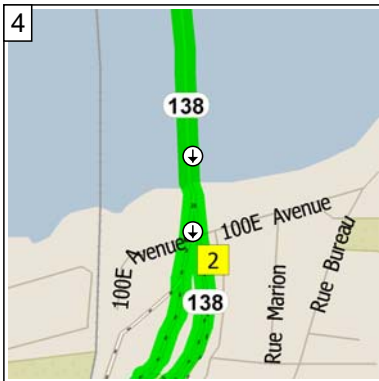

Montréal - Québec via Rive Nord (273 km)

272.2 kilometers; 12 hours, 1 minute

06:30 0.0 km
 Départ Départ Parc Lafontaine on RTE-138 [Rue Sherbrooke E] (North) for 20.9 km

07:51 20.9 km
 Keep STRAIGHT onto RTE-138 [Pont Legardeur] for 1.6 km

07:56 22.6 km
 Bear LEFT (North-East) onto RTE-138 [Rue Notre-Dame] for 2.1 km

08:03 24.7 km
 Keep STRAIGHT onto RTE-138 [Rue Sherbrooke E] for 80 m

08:03 24.8 km
 At near Charlemagne, stay on RTE-138 [Rue Sherbrooke E] (South) for 0.5 km

08:06 25.3 km
 Turn LEFT (South) onto Rue Delphis-Delorme, then immediately turn LEFT (East) onto RTE-138 [Rue Sherbrooke E] for 0.6 km

08:09 25.9 km
 Keep STRAIGHT onto RTE-138 [Pont Legardeur] for 1.6 km

18:30 271.9 km
 Turn RIGHT (South) onto Rue Dalhousie for 0.3 km

18:31 272.2 km
 Arrive near Québec