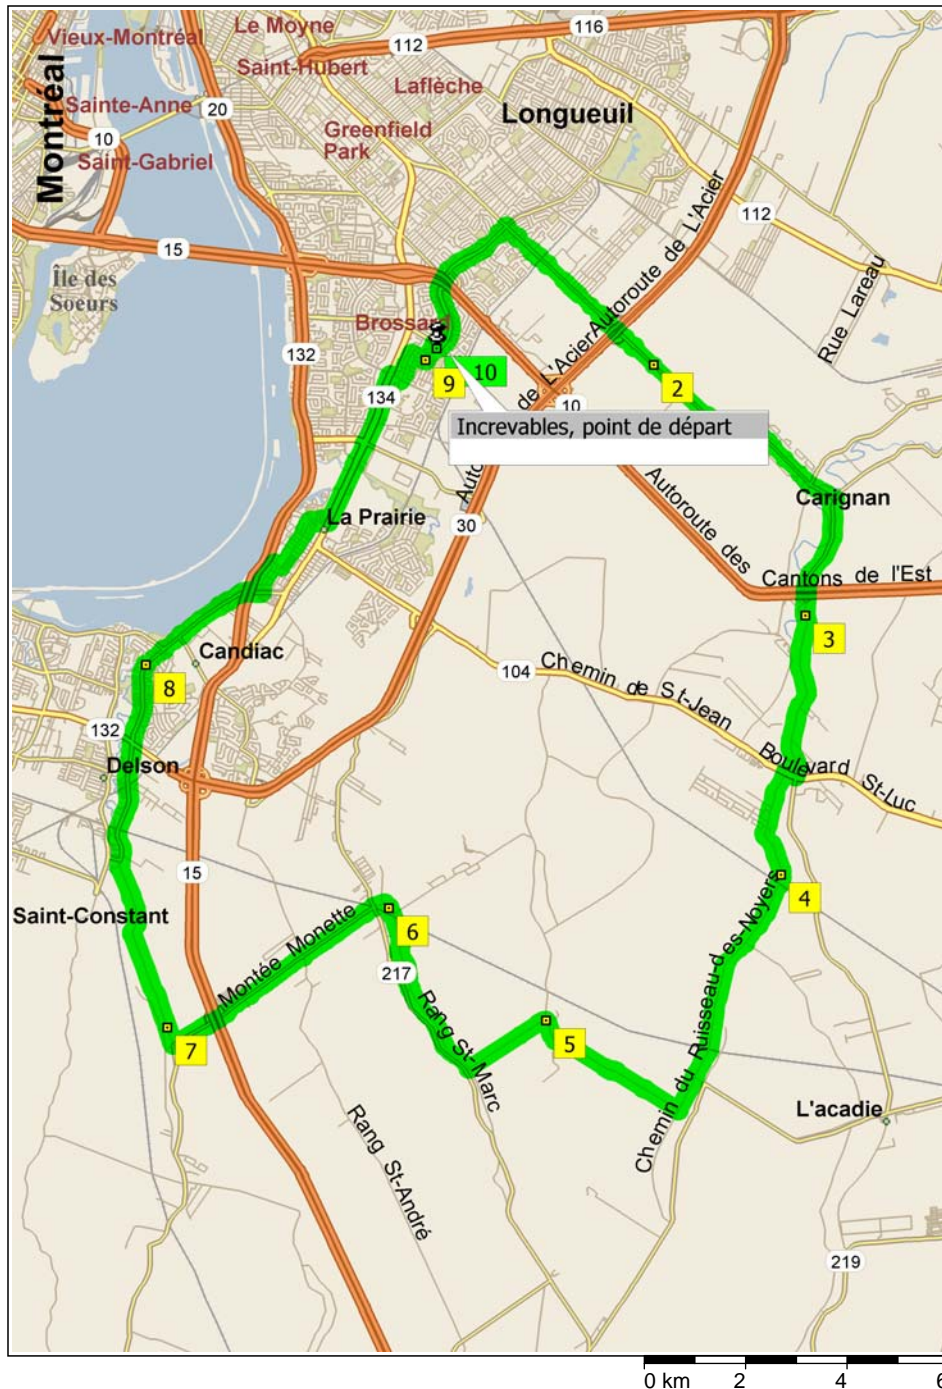

merc_St-Philippe_57

56.7 kilometers; 3 hours, 1 minute

09:00	0.0 km	1 Depart Incevrables, point de départ on Local road(s) (North-East) for 50 m
09:00	0.1 km	Turn RIGHT (East) onto Boulevard Rome, then immediately turn LEFT (East) onto Boulevard Milan for 3.2 km
09:16	3.2 km	Turn RIGHT (South-East) onto Boulevard Grande-Allée for 4.0 km
09:31	7.2 km	2 At 8162 Blvd Grande-Allée, Longueuil QC, stay on Boulevard Grande-Allée (East) for 2.0 km
09:37	9.3 km	Road name changes to Chemin Grande-Allée for 2.6 km
09:48	11.9 km	Turn RIGHT (South) onto Chemin Salaberry for 2.1 km
09:57	14.0 km	Road name changes to Avenue des Pins for 0.3 km
09:58	14.3 km	3 At near Chambly, stay on Avenue des Pins (South) for 3.3 km
10:05	17.6 km	Turn RIGHT (West) onto RTE-104 [Boulevard St-Luc] for 0.2 km
10:06	17.8 km	Turn LEFT (South) onto Chemin du Ruisseau-des-Noyers for 2.2 km
10:09	20.0 km	4 At near L'Acadie, stay on Chemin du Ruisseau-des-Noyers (South) for 5.2 km
10:18	25.1 km	Turn RIGHT (West) onto Montée St-Claude for 1.6 km
10:21	26.7 km	Road name changes to Rang St-Claude for 1.7 km
10:24	28.4 km	5 At 2 Montée Singer, St-Philippe QC, turn LEFT (West) onto Montée Singer for 1.8 km
10:27	30.2 km	Turn RIGHT (North-West) onto Rang St-Marc for 3.7 km
10:33	33.8 km	6 At 67 Rang St-Marc, St-Philippe QC, stay on Rang St-Marc (North-West) for 0.1 km
10:33	34.0 km	Bear LEFT (West) onto Montée Monette for 4.4 km
10:46	38.3 km	Road name changes to Rue Principale for 0.7 km
10:49	39.0 km	Turn RIGHT (North) onto Chemin St-François-Xavier for 0.4 km
10:50	39.4 km	7 At near Saint-Philippe-de-La Prairie, stay on Chemin St-François-Xavier (North) for 7.5 km
11:18	46.8 km	8 At near Candiac, stay on Chemin St-François-Xavier (North-East) for 0.5 km
11:21	47.3 km	Keep STRAIGHT onto Boulevard Marie-Victorin for 2.0 km