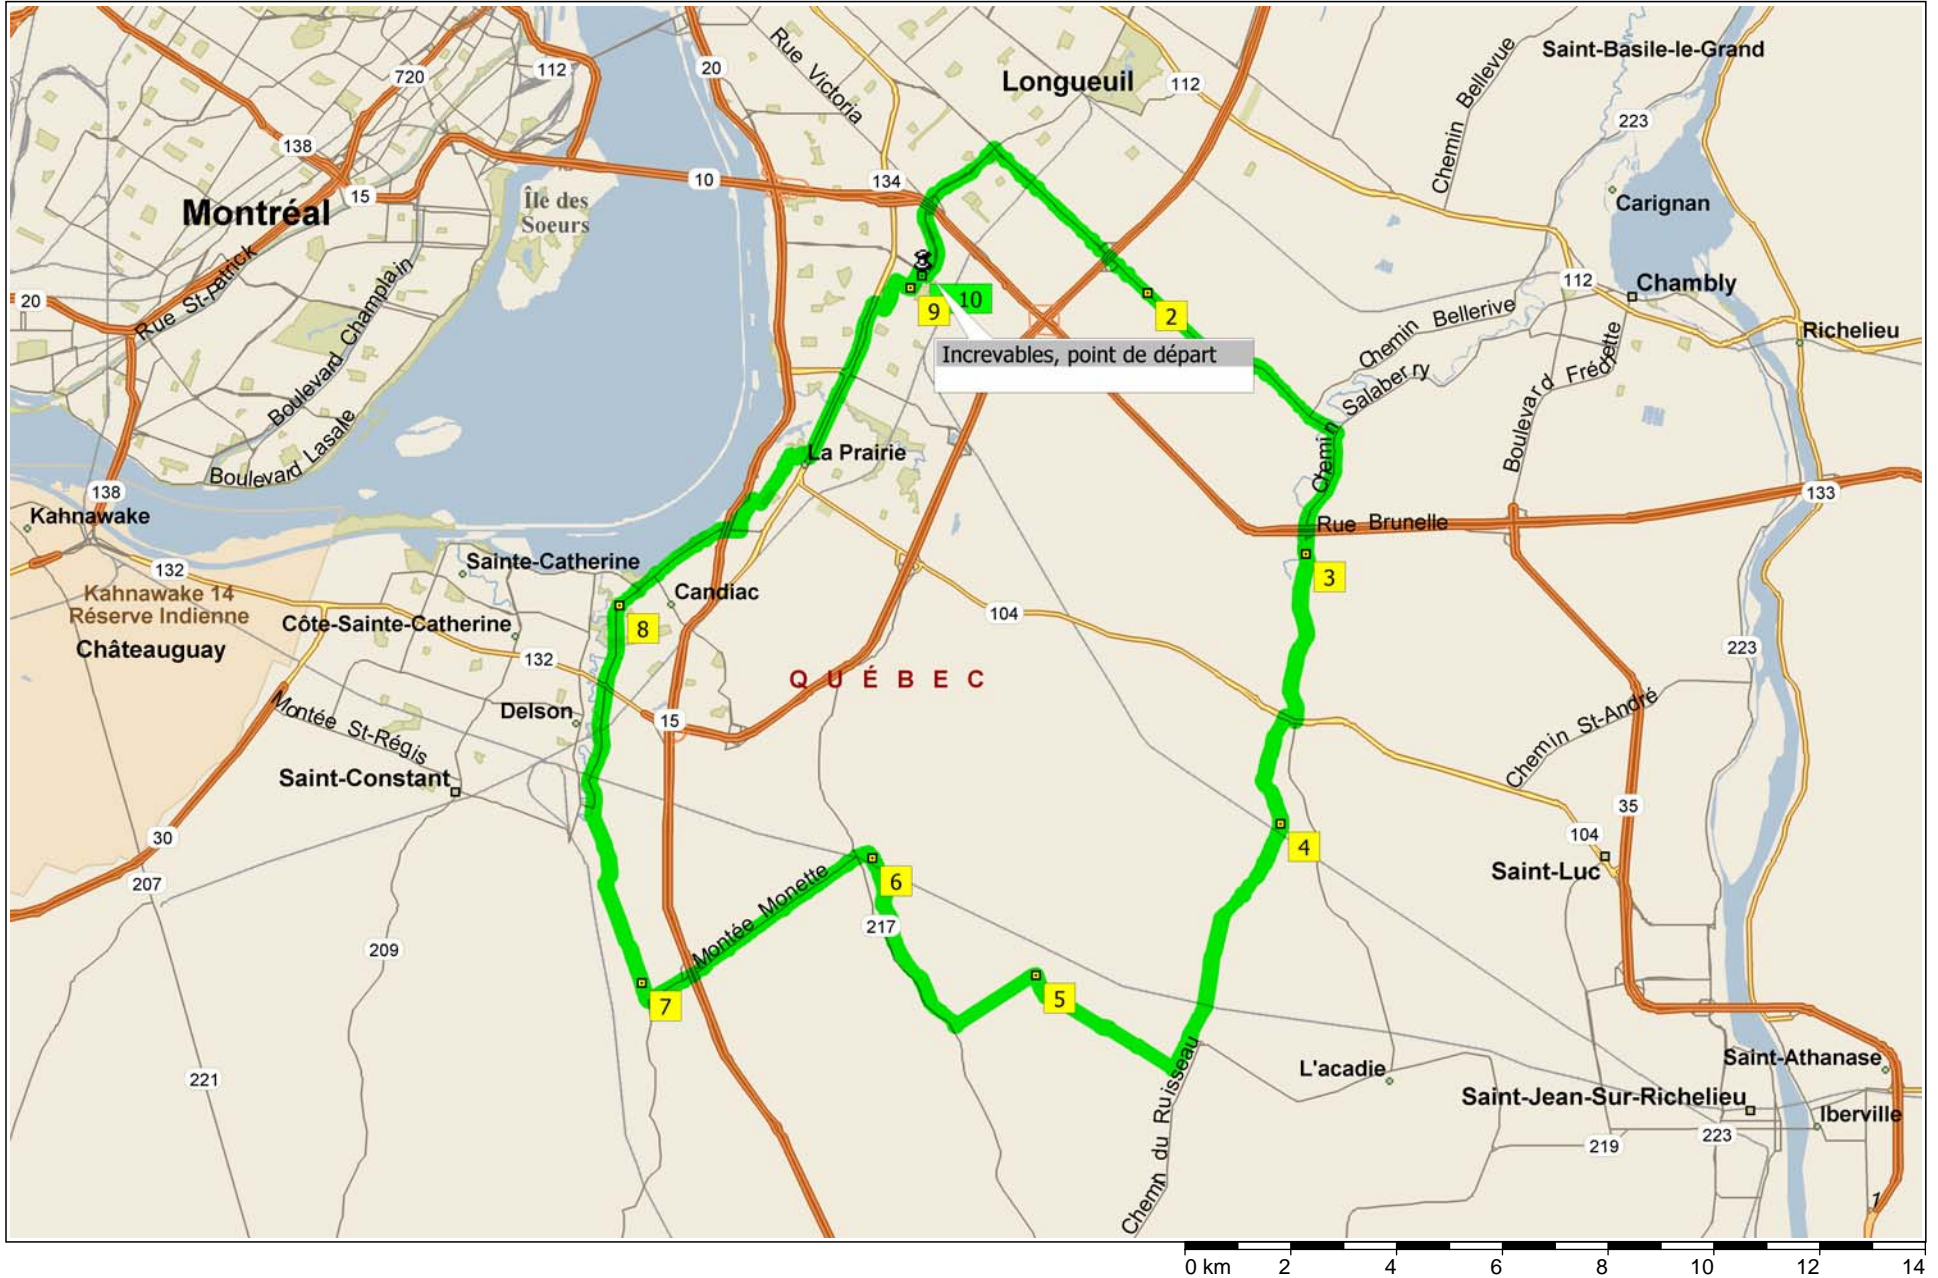

merc_St-Philippe_57

56.7 kilometers; 3 hours, 1 minute

09:00	0.0 km	1 Depart Incevrables, point de départ on Local road(s) (North-East) for 50 m
09:00	0.1 km	Turn RIGHT (East) onto Boulevard Rome, then immediately turn LEFT (East) onto Boulevard Milan for 3.2 km
09:16	3.2 km	Turn RIGHT (South-East) onto Boulevard Grande-Allée for 4.0 km
09:31	7.2 km	2 At 8162 Blvd Grande-Allée, Longueuil QC, stay on Boulevard Grande-Allée (East) for 2.0 km
09:37	9.3 km	Road name changes to Chemin Grande-Allée for 2.6 km
09:48	11.9 km	Turn RIGHT (South) onto Chemin Salaberry for 2.1 km
09:57	14.0 km	Road name changes to Avenue des Pins for 0.3 km
09:58	14.3 km	3 At near Chambly, stay on Avenue des Pins (South) for 3.3 km
10:05	17.6 km	Turn RIGHT (West) onto RTE-104 [Boulevard St-Luc] for 0.2 km
10:06	17.8 km	Turn LEFT (South) onto Chemin du Ruisseau-des-Noyers for 2.2 km
10:09	20.0 km	4 At near L'Acadie, stay on Chemin du Ruisseau-des-Noyers (South) for 5.2 km
10:18	25.1 km	Turn RIGHT (West) onto Montée St-Claude for 1.6 km
10:21	26.7 km	Road name changes to Rang St-Claude for 1.7 km
10:24	28.4 km	5 At 2 Montée Singer, St-Philippe QC, turn LEFT (West) onto Montée Singer for 1.8 km
10:27	30.2 km	Turn RIGHT (North-West) onto Rang St-Marc for 3.7 km
10:33	33.8 km	6 At 67 Rang St-Marc, St-Philippe QC, stay on Rang St-Marc (North-West) for 0.1 km
10:33	34.0 km	Bear LEFT (West) onto Montée Monette for 4.4 km
10:46	38.3 km	Road name changes to Rue Principale for 0.7 km
10:49	39.0 km	Turn RIGHT (North) onto Chemin St-François-Xavier for 0.4 km
10:50	39.4 km	7 At near Saint-Philippe-de-La Prairie, stay on Chemin St-François-Xavier (North) for 7.5 km
11:18	46.8 km	8 At near Candiac, stay on Chemin St-François-Xavier (North-East) for 0.5 km
11:21	47.3 km	Keep STRAIGHT onto Boulevard Marie-Victorin for 2.0 km