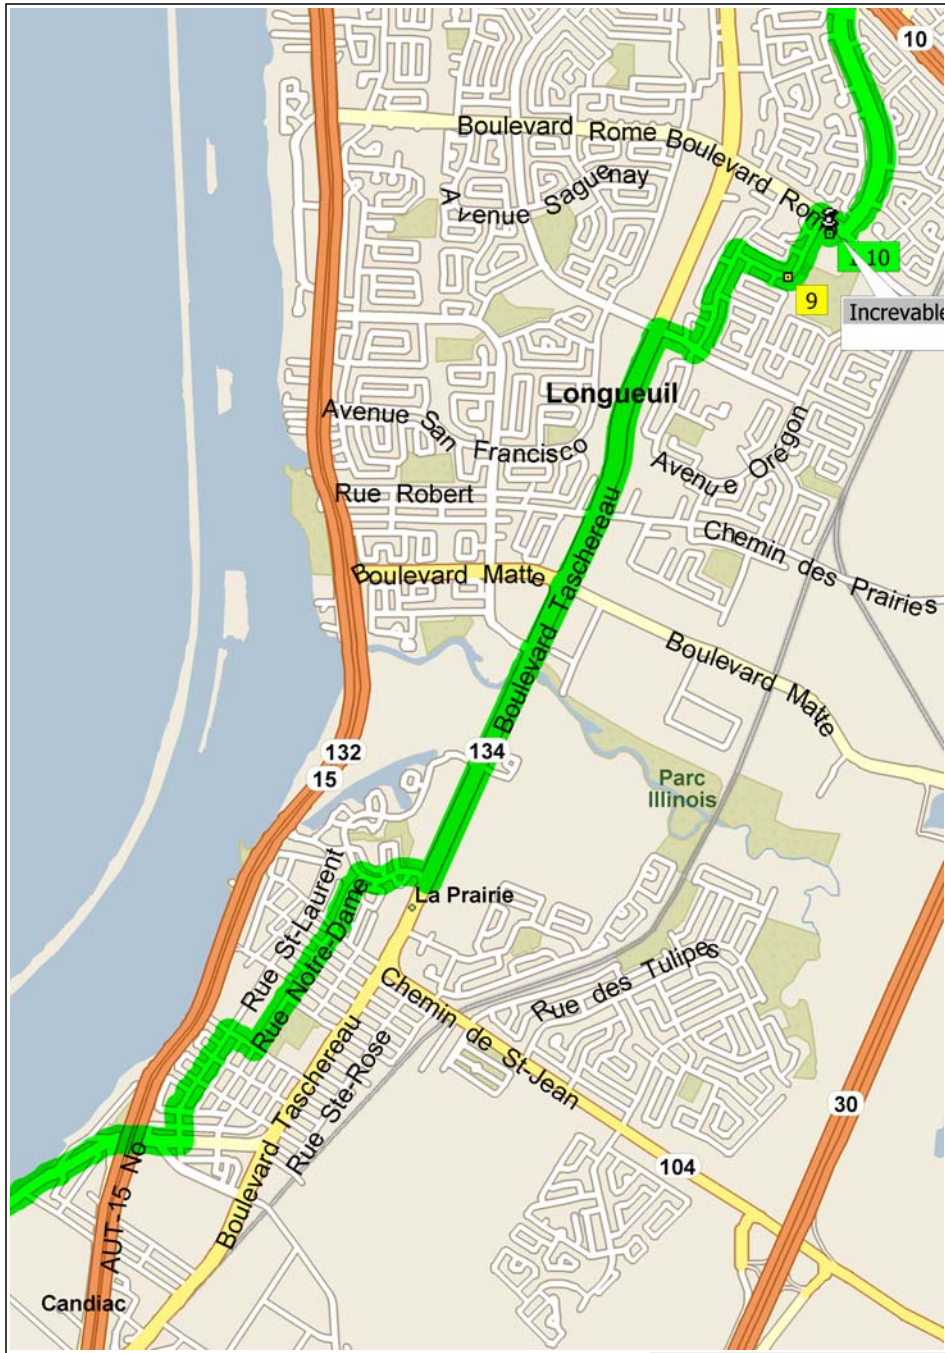

merc_St-Philippe_57

56.7 kilometers; 3 hours, 1 minute

09:00	0.0 km	1 Depart Incevrables, point de départ on Local road(s) (North-East) for 50 m
09:00	0.1 km	Turn RIGHT (East) onto Boulevard Rome, then immediately turn LEFT (East) onto Boulevard Milan for 3.2 km
09:16	3.2 km	Turn RIGHT (South-East) onto Boulevard Grande-Allée for 4.0 km
09:31	7.2 km	2 At 8162 Blvd Grande-Allée, Longueuil QC, stay on Boulevard Grande-Allée (East) for 2.0 km
09:37	9.3 km	Road name changes to Chemin Grande-Allée for 2.6 km
09:48	11.9 km	Turn RIGHT (South) onto Chemin Salaberry for 2.1 km
09:57	14.0 km	Road name changes to Avenue des Pins for 0.3 km
09:58	14.3 km	3 At near Chambly, stay on Avenue des Pins (South) for 3.3 km
10:05	17.6 km	Turn RIGHT (West) onto RTE-104 [Boulevard St-Luc] for 0.2 km
10:06	17.8 km	Turn LEFT (South) onto Chemin du Ruisseau-des-Noyers for 2.2 km
10:09	20.0 km	4 At near L'Acadie, stay on Chemin du Ruisseau-des-Noyers (South) for 5.2 km
10:18	25.1 km	Turn RIGHT (West) onto Montée St-Claude for 1.6 km
10:21	26.7 km	Road name changes to Rang St-Claude for 1.7 km
10:24	28.4 km	5 At 2 Montée Singer, St-Philippe QC, turn LEFT (West) onto Montée Singer for 1.8 km
10:27	30.2 km	Turn RIGHT (North-West) onto Rang St-Marc for 3.7 km
10:33	33.8 km	6 At 67 Rang St-Marc, St-Philippe QC, stay on Rang St-Marc (North-West) for 0.1 km
10:33	34.0 km	Bear LEFT (West) onto Montée Monette for 4.4 km
10:46	38.3 km	Road name changes to Rue Principale for 0.7 km
10:49	39.0 km	Turn RIGHT (North) onto Chemin St-François-Xavier for 0.4 km
10:50	39.4 km	7 At near Saint-Philippe-de-La Prairie, stay on Chemin St-François-Xavier (North) for 7.5 km
11:18	46.8 km	8 At near Candiac, stay on Chemin St-François-Xavier (North-East) for 0.5 km
11:21	47.3 km	Keep STRAIGHT onto Boulevard Marie-Victorin for 2.0 km