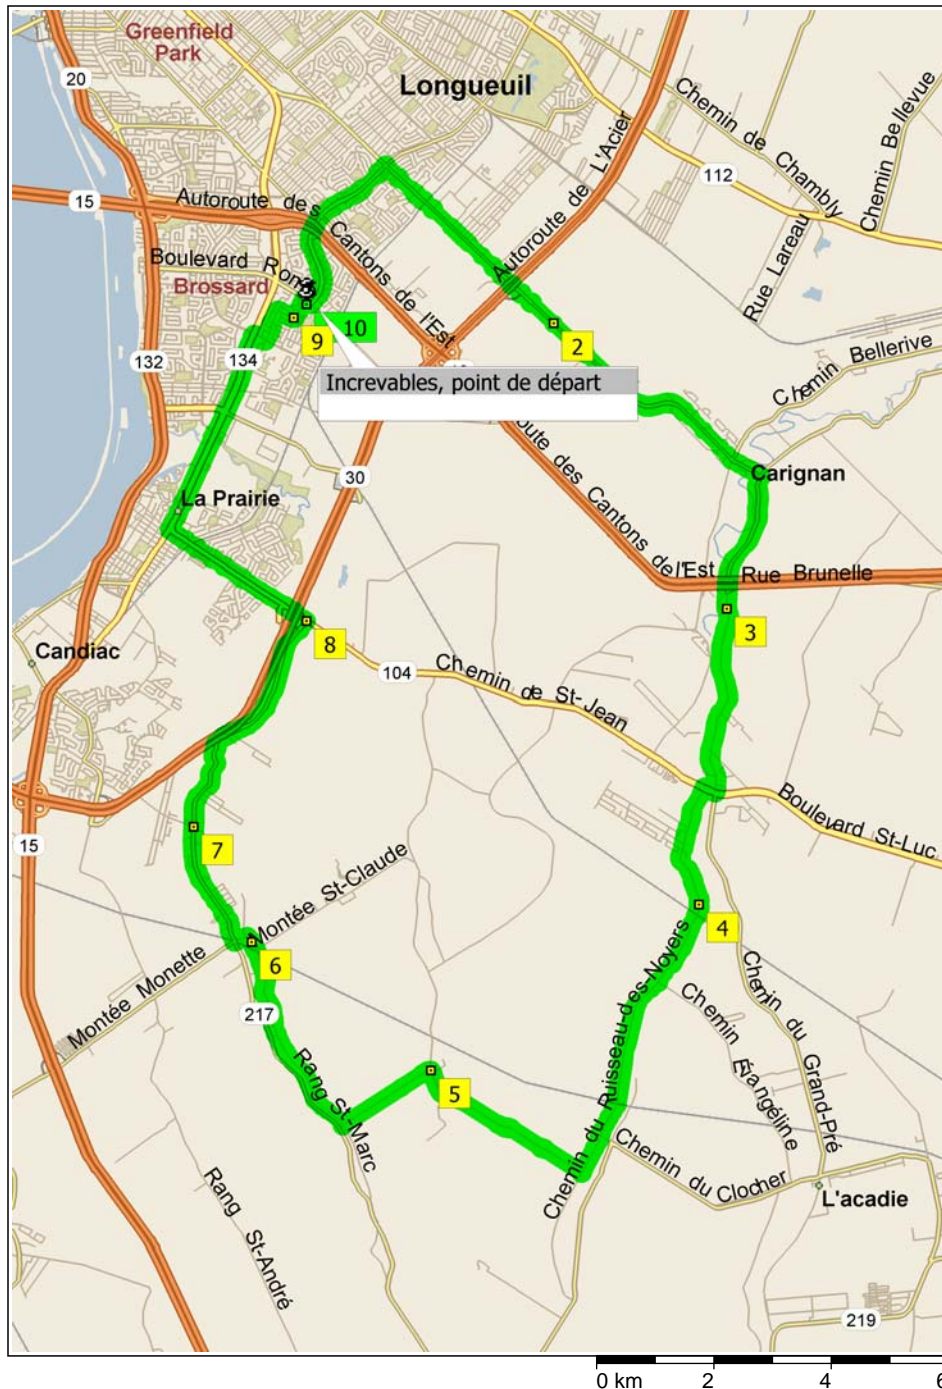

merc_St-Philippe_48

48.8 kilometers; 2 hours, 26 minutes

09:00	0.0 km	1 Depart Incevables, point de départ on Local road(s) (North-East) for 50 m
09:00	0.1 km	Turn RIGHT (East) onto Boulevard Rome, then immediately turn LEFT (East) onto Boulevard Milan for 3.2 km
09:16	3.2 km	Turn RIGHT (South-East) onto Boulevard Grande-Allée for 4.0 km
09:31	7.2 km	2 At 8162 Blvd Grande-Allée, Longueuil QC, stay on Boulevard Grande-Allée (East) for 2.0 km
09:37	9.3 km	Road name changes to Chemin Grande-Allée for 2.6 km
09:48	11.9 km	Turn RIGHT (South) onto Chemin Salaberry for 2.1 km
09:57	14.0 km	Road name changes to Avenue des Pins for 0.3 km
09:58	14.3 km	3 At near Chambly, stay on Avenue des Pins (South) for 3.3 km
10:05	17.6 km	Turn RIGHT (West) onto RTE-104 [Boulevard St-Luc] for 0.2 km
10:06	17.8 km	Turn LEFT (South) onto Chemin du Ruisseau-des-Noyers for 2.2 km
10:09	20.0 km	4 At near L'Acadie, stay on Chemin du Ruisseau-des-Noyers (South) for 5.2 km
10:18	25.1 km	Turn RIGHT (West) onto Montée St-Claude for 1.6 km
10:21	26.7 km	Road name changes to Rang St-Claude for 1.7 km
10:24	28.4 km	5 At 2 Montée Singer, St-Philippe QC, turn LEFT (West) onto Montée Singer for 1.8 km
10:27	30.2 km	Turn RIGHT (North-West) onto Rang St-Marc for 3.7 km
10:33	33.8 km	6 At 67 Rang St-Marc, St-Philippe QC, stay on Rang St-Marc (North-West) for 0.1 km
10:33	34.0 km	Bear LEFT (West) onto Montée Monette for 0.2 km
10:34	34.2 km	Turn RIGHT (North) onto RTE-217 [Route Edouard VII] for 2.2 km
10:39	36.4 km	7 At near Saint-Philippe-de-La Prairie, stay on RTE-217 [Route Edouard VII] (North) for 1.8 km
10:43	38.2 km	Keep STRAIGHT onto RTE-217 [Rang St-Joseph No] for 60 m
10:43	38.2 km	Keep STRAIGHT onto RTE-217 [Rang St-Joseph N] for 2.5 km