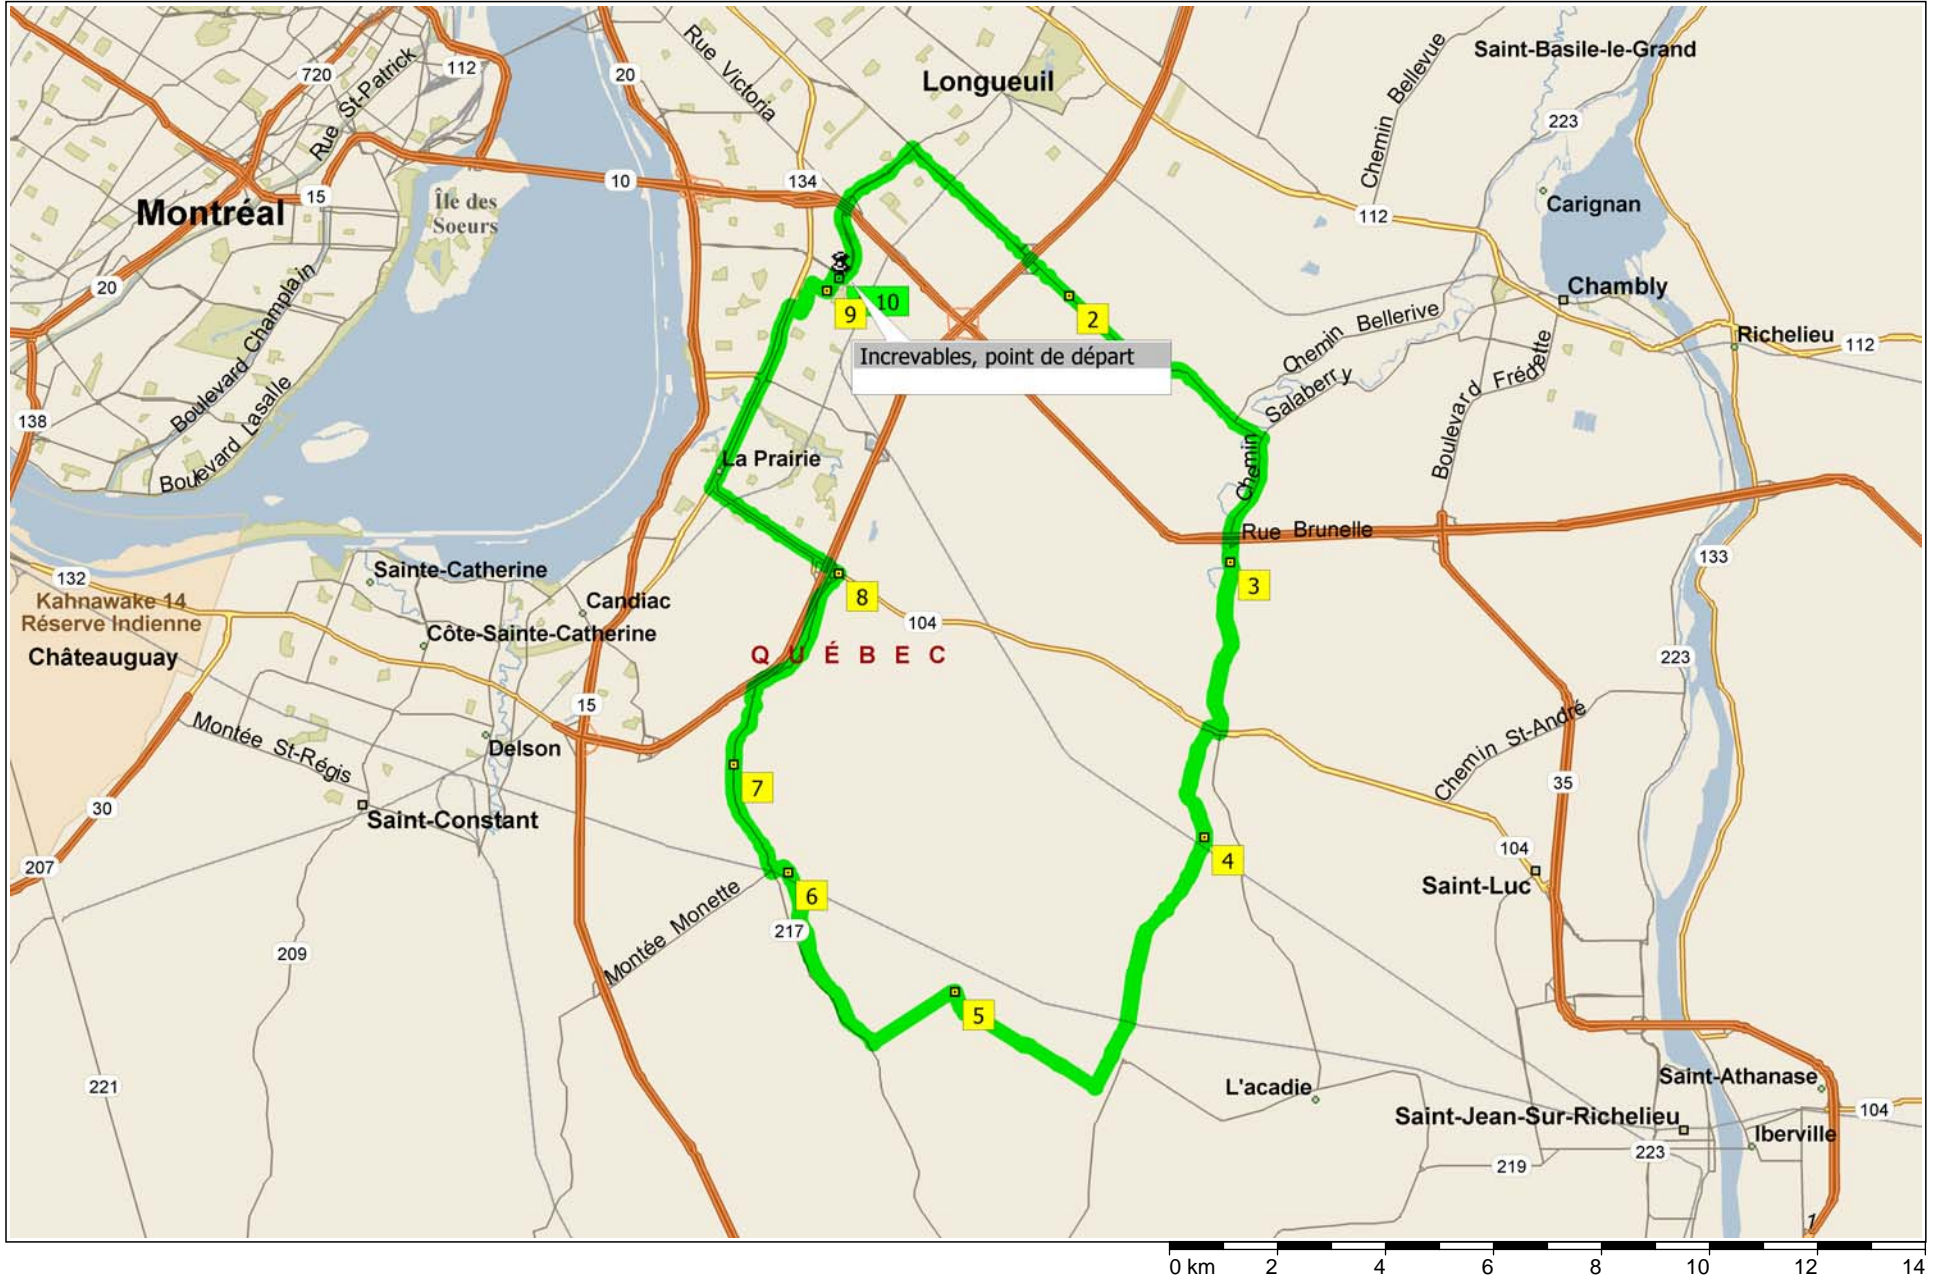

merc_St-Philippe_48

48.8 kilometers; 2 hours, 26 minutes

09:00	0.0 km	1 Depart Incevables, point de départ on Local road(s) (North-East) for 50 m
09:00	0.1 km	Turn RIGHT (East) onto Boulevard Rome, then immediately turn LEFT (East) onto Boulevard Milan for 3.2 km
09:16	3.2 km	Turn RIGHT (South-East) onto Boulevard Grande-Allée for 4.0 km
09:31	7.2 km	2 At 8162 Blvd Grande-Allée, Longueuil QC, stay on Boulevard Grande-Allée (East) for 2.0 km
09:37	9.3 km	Road name changes to Chemin Grande-Allée for 2.6 km
09:48	11.9 km	Turn RIGHT (South) onto Chemin Salaberry for 2.1 km
09:57	14.0 km	Road name changes to Avenue des Pins for 0.3 km
09:58	14.3 km	3 At near Chambly, stay on Avenue des Pins (South) for 3.3 km
10:05	17.6 km	Turn RIGHT (West) onto RTE-104 [Boulevard St-Luc] for 0.2 km
10:06	17.8 km	Turn LEFT (South) onto Chemin du Ruisseau-des-Noyers for 2.2 km
10:09	20.0 km	4 At near L'Acadie, stay on Chemin du Ruisseau-des-Noyers (South) for 5.2 km
10:18	25.1 km	Turn RIGHT (West) onto Montée St-Claude for 1.6 km
10:21	26.7 km	Road name changes to Rang St-Claude for 1.7 km
10:24	28.4 km	5 At 2 Montée Singer, St-Philippe QC, turn LEFT (West) onto Montée Singer for 1.8 km
10:27	30.2 km	Turn RIGHT (North-West) onto Rang St-Marc for 3.7 km
10:33	33.8 km	6 At 67 Rang St-Marc, St-Philippe QC, stay on Rang St-Marc (North-West) for 0.1 km
10:33	34.0 km	Bear LEFT (West) onto Montée Monette for 0.2 km
10:34	34.2 km	Turn RIGHT (North) onto RTE-217 [Route Edouard VII] for 2.2 km
10:39	36.4 km	7 At near Saint-Philippe-de-La Prairie, stay on RTE-217 [Route Edouard VII] (North) for 1.8 km
10:43	38.2 km	Keep STRAIGHT onto RTE-217 [Rang St-Joseph No] for 60 m
10:43	38.2 km	Keep STRAIGHT onto RTE-217 [Rang St-Joseph N] for 2.5 km