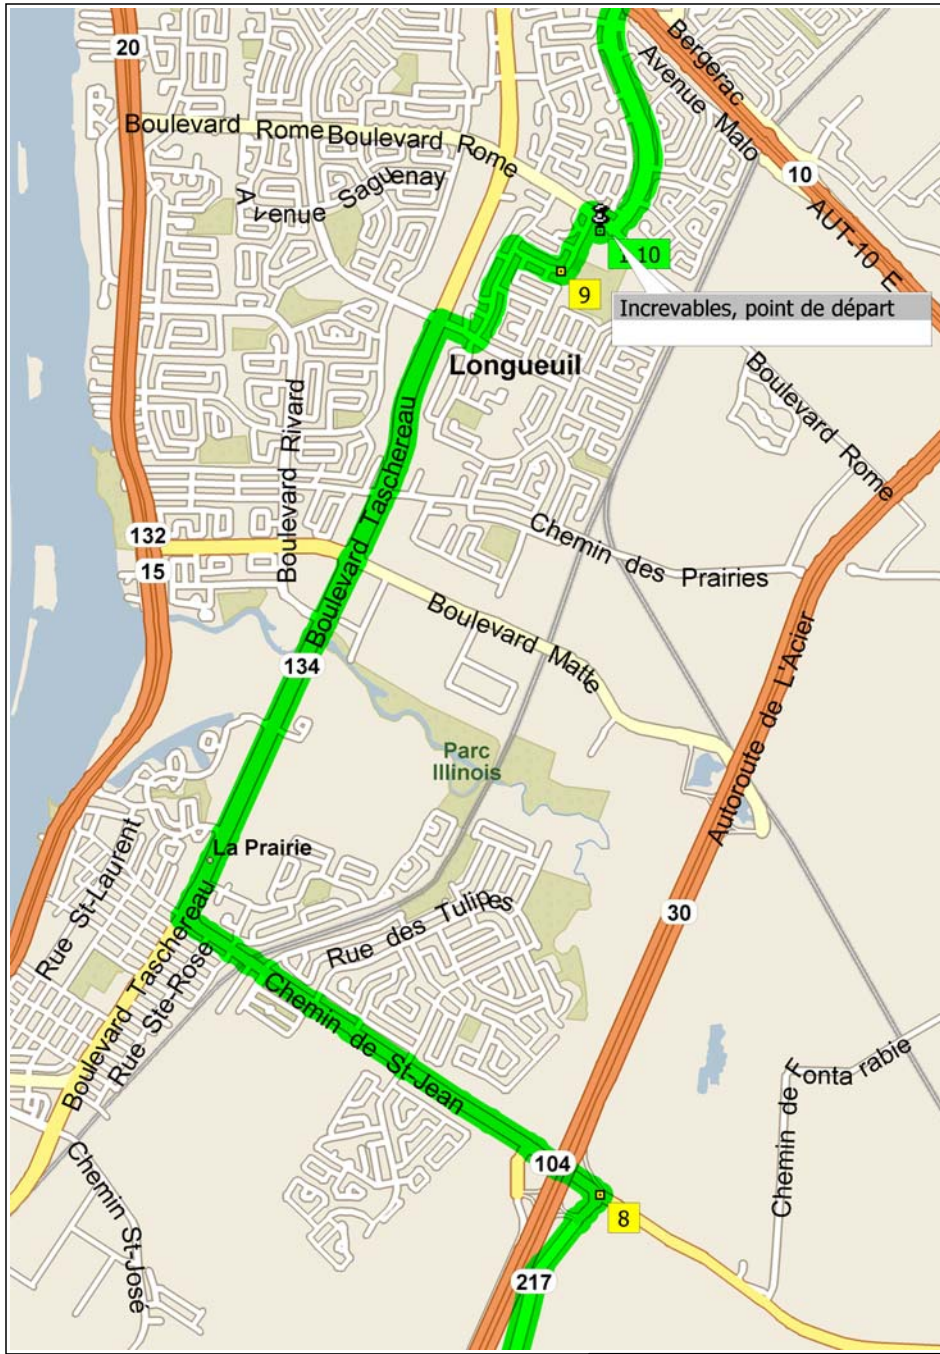

merc_St-Philippe_48

48.8 kilometers; 2 hours, 26 minutes

09:00	0.0 km	1 Depart Incevables, point de départ on Local road(s) (North-East) for 50 m
09:00	0.1 km	Turn RIGHT (East) onto Boulevard Rome, then immediately turn LEFT (East) onto Boulevard Milan for 3.2 km
09:16	3.2 km	Turn RIGHT (South-East) onto Boulevard Grande-Allée for 4.0 km
09:31	7.2 km	2 At 8162 Blvd Grande-Allée, Longueuil QC, stay on Boulevard Grande-Allée (East) for 2.0 km
09:37	9.3 km	Road name changes to Chemin Grande-Allée for 2.6 km
09:48	11.9 km	Turn RIGHT (South) onto Chemin Salaberry for 2.1 km
09:57	14.0 km	Road name changes to Avenue des Pins for 0.3 km
09:58	14.3 km	3 At near Chambly, stay on Avenue des Pins (South) for 3.3 km
10:05	17.6 km	Turn RIGHT (West) onto RTE-104 [Boulevard St-Luc] for 0.2 km
10:06	17.8 km	Turn LEFT (South) onto Chemin du Ruisseau-des-Noyers for 2.2 km
10:09	20.0 km	4 At near L'Acadie, stay on Chemin du Ruisseau-des-Noyers (South) for 5.2 km
10:18	25.1 km	Turn RIGHT (West) onto Montée St-Claude for 1.6 km
10:21	26.7 km	Road name changes to Rang St-Claude for 1.7 km
10:24	28.4 km	5 At 2 Montée Singer, St-Philippe QC, turn LEFT (West) onto Montée Singer for 1.8 km
10:27	30.2 km	Turn RIGHT (North-West) onto Rang St-Marc for 3.7 km
10:33	33.8 km	6 At 67 Rang St-Marc, St-Philippe QC, stay on Rang St-Marc (North-West) for 0.1 km
10:33	34.0 km	Bear LEFT (West) onto Montée Monette for 0.2 km
10:34	34.2 km	Turn RIGHT (North) onto RTE-217 [Route Edouard VII] for 2.2 km
10:39	36.4 km	7 At near Saint-Philippe-de-La Prairie, stay on RTE-217 [Route Edouard VII] (North) for 1.8 km
10:43	38.2 km	Keep STRAIGHT onto RTE-217 [Rang St-Joseph No] for 60 m
10:43	38.2 km	Keep STRAIGHT onto RTE-217 [Rang St-Joseph N] for 2.5 km