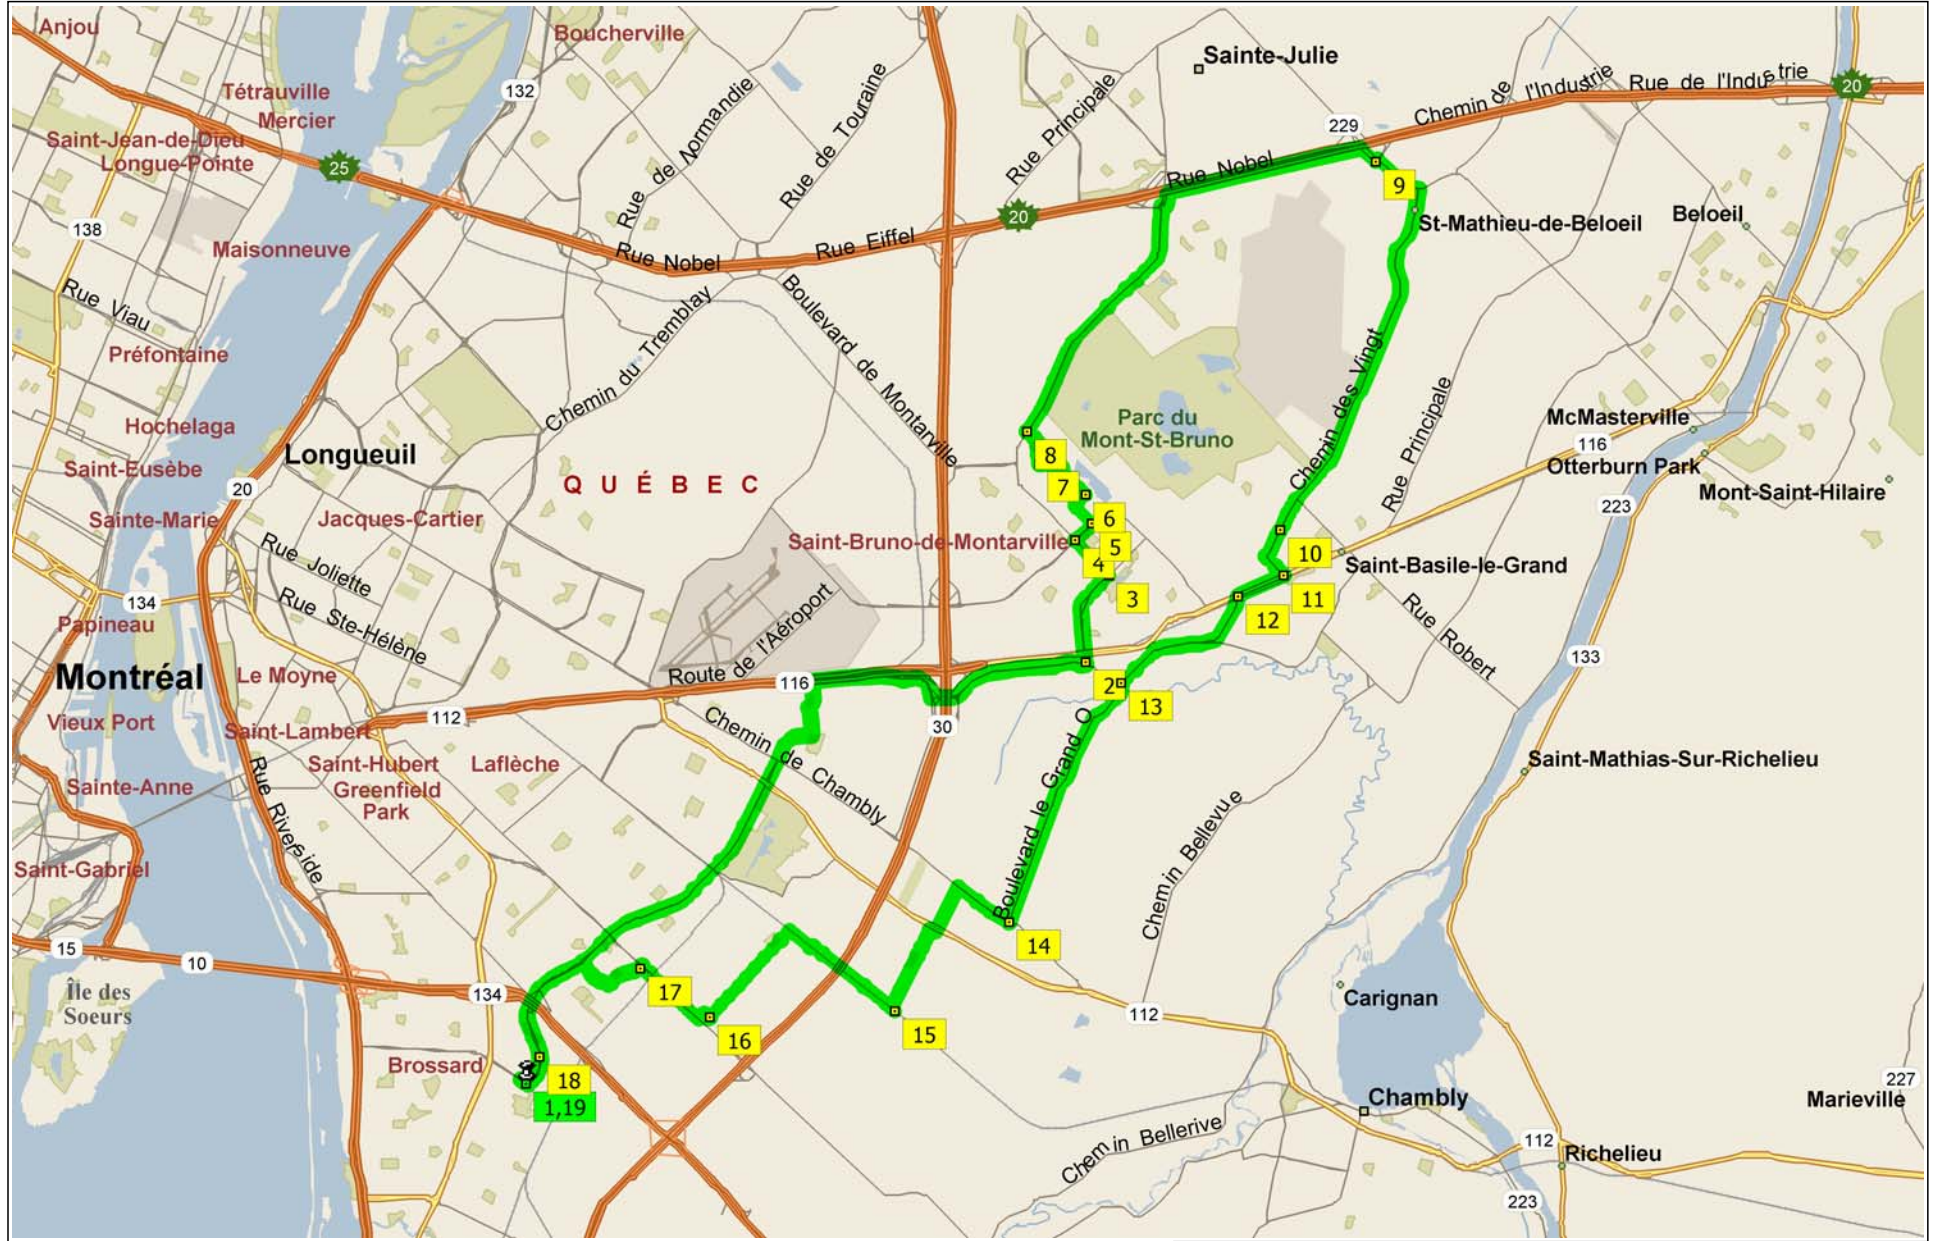

# merc\_st-bruno\_55

55.1 kilometers; 4 hours, 4 minutes

09:00	0.0 km	<b>1</b> Depart near La Prairie on Boulevard Rome (East) for 50 m
09:00	0.1 km	Turn LEFT (East) onto Boulevard Milan for 3.1 km
09:17	3.2 km	Bear RIGHT (North-East) onto Local road(s) for 10 m
09:18	3.2 km	Road name changes to Boulevard Gaetan-Boucher for 4.8 km
09:39	8.0 km	Turn LEFT (North) onto Rue Maisonneuve for 0.5 km
09:42	8.4 km	Turn RIGHT (North-East) onto Rue Lucien-Milette for 0.4 km
09:43	8.9 km	Turn RIGHT (East) onto Boulevard des Promenades for 2.1 km
09:51	11.0 km	Turn LEFT (East) onto Local road(s) for 10 m
09:52	11.0 km	Road name changes to Montée Sabourin for 2.6 km
10:03	13.6 km	Turn LEFT (North) onto Boulevard Seigneurial O for 30 m
10:04	13.6 km	<b>2</b> At Blvd Seigneurial W, Longueuil QC, stay on Boulevard Seigneurial O (North) for 1.6 km
10:12	15.2 km	<b>3</b> At 2 Blvd Seigneurial W, Longueuil QC, turn LEFT (North-West) onto Rue Montarville for 0.8 km
10:16	16.0 km	<b>4</b> At 1 Blvd Clairevue W, Longueuil QC, return South-East on Rue Montarville for 10 m
10:16	16.0 km	Turn LEFT (North-East) onto Boulevard Clairevue E for 0.4 km
10:18	16.4 km	Turn LEFT (North-West) onto Rue Lionel-H-Grisé for 10 m
10:18	16.4 km	<b>5</b> At 205 Blvd Clairevue E, Longueuil QC, stay on Rue Lionel-H-Grisé (North-West) for 0.4 km
10:21	16.8 km	Turn RIGHT (North-East) onto Rue de Jumonville for 0.2 km
10:22	17.1 km	<b>6</b> At 1178 Rue Gaboury, Longueuil QC, turn LEFT (North-West) onto Rue Gaboury for 0.6 km
10:24	17.6 km	Bear RIGHT (North) onto Rue Piette for 40 m
10:25	17.6 km	Road name changes to Montée Montarville for 0.4 km
10:26	18.0 km	<b>7</b> At 1094 Rue Yvonne-Duckett, Longueuil QC, turn RIGHT (North) onto Rue Yvonne-Duckett for 0.6 km
10:28	18.6 km	<b>8</b> At Rang des Vingt-Cinq E, Longueuil QC, turn RIGHT (North) onto Rang des Vingt-Cinq E for 2.8 km
10:38	21.4 km	Road name changes to Chemin du Fer-à-Cheval for 1.5 km