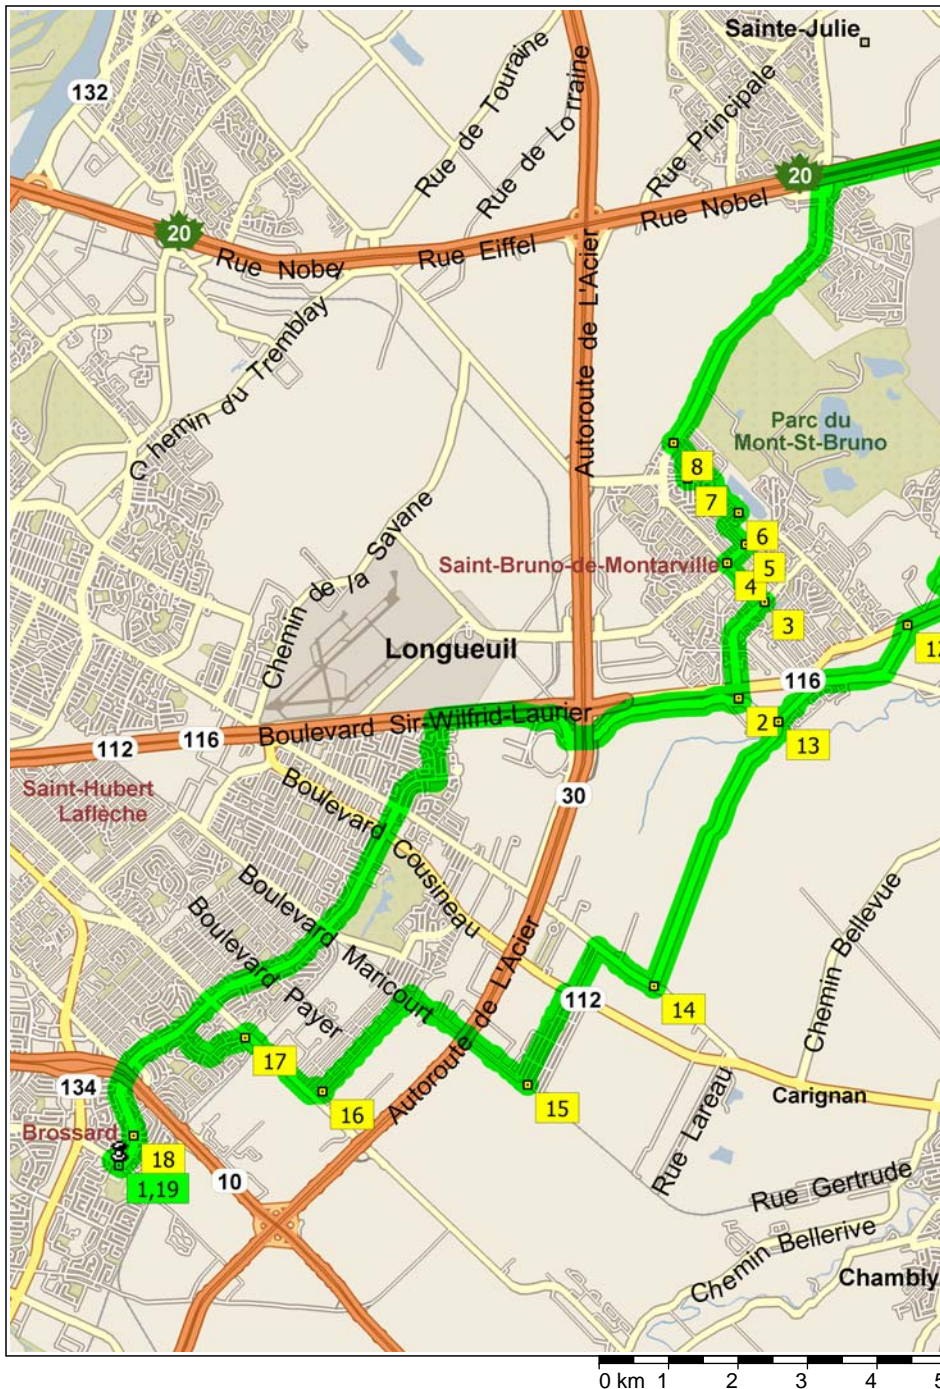

# merc\_st-bruno\_55

55.1 kilometers; 4 hours, 4 minutes

09:00	0.0 km	<b>1</b> Depart near La Prairie on Boulevard Rome (East) for 50 m
09:00	0.1 km	Turn LEFT (East) onto Boulevard Milan for 3.1 km
09:17	3.2 km	Bear RIGHT (North-East) onto Local road(s) for 10 m
09:18	3.2 km	Road name changes to Boulevard Gaetan-Boucher for 4.8 km
09:39	8.0 km	Turn LEFT (North) onto Rue Maisonneuve for 0.5 km
09:42	8.4 km	Turn RIGHT (North-East) onto Rue Lucien-Milette for 0.4 km
09:43	8.9 km	Turn RIGHT (East) onto Boulevard des Promenades for 2.1 km
09:51	11.0 km	Turn LEFT (East) onto Local road(s) for 10 m
09:52	11.0 km	Road name changes to Montée Sabourin for 2.6 km
10:03	13.6 km	Turn LEFT (North) onto Boulevard Seigneurial O for 30 m
10:04	13.6 km	<b>2</b> At Blvd Seigneurial W, Longueuil QC, stay on Boulevard Seigneurial O (North) for 1.6 km
10:12	15.2 km	<b>3</b> At 2 Blvd Seigneurial W, Longueuil QC, turn LEFT (North-West) onto Rue Montarville for 0.8 km
10:16	16.0 km	<b>4</b> At 1 Blvd Clairevue W, Longueuil QC, return South-East on Rue Montarville for 10 m
10:16	16.0 km	Turn LEFT (North-East) onto Boulevard Clairevue E for 0.4 km
10:18	16.4 km	Turn LEFT (North-West) onto Rue Lionel-H-Grisé for 10 m
10:18	16.4 km	<b>5</b> At 205 Blvd Clairevue E, Longueuil QC, stay on Rue Lionel-H-Grisé (North-West) for 0.4 km
10:21	16.8 km	Turn RIGHT (North-East) onto Rue de Jumonville for 0.2 km
10:22	17.1 km	<b>6</b> At 1178 Rue Gaboury, Longueuil QC, turn LEFT (North-West) onto Rue Gaboury for 0.6 km
10:24	17.6 km	Bear RIGHT (North) onto Rue Piette for 40 m
10:25	17.6 km	Road name changes to Montée Montarville for 0.4 km
10:26	18.0 km	<b>7</b> At 1094 Rue Yvonne-Duckett, Longueuil QC, turn RIGHT (North) onto Rue Yvonne-Duckett for 0.6 km
10:28	18.6 km	<b>8</b> At Rang des Vingt-Cinq E, Longueuil QC, turn RIGHT (North) onto Rang des Vingt-Cinq E for 2.8 km
10:38	21.4 km	Road name changes to Chemin du Fer-à-Cheval for 1.5 km