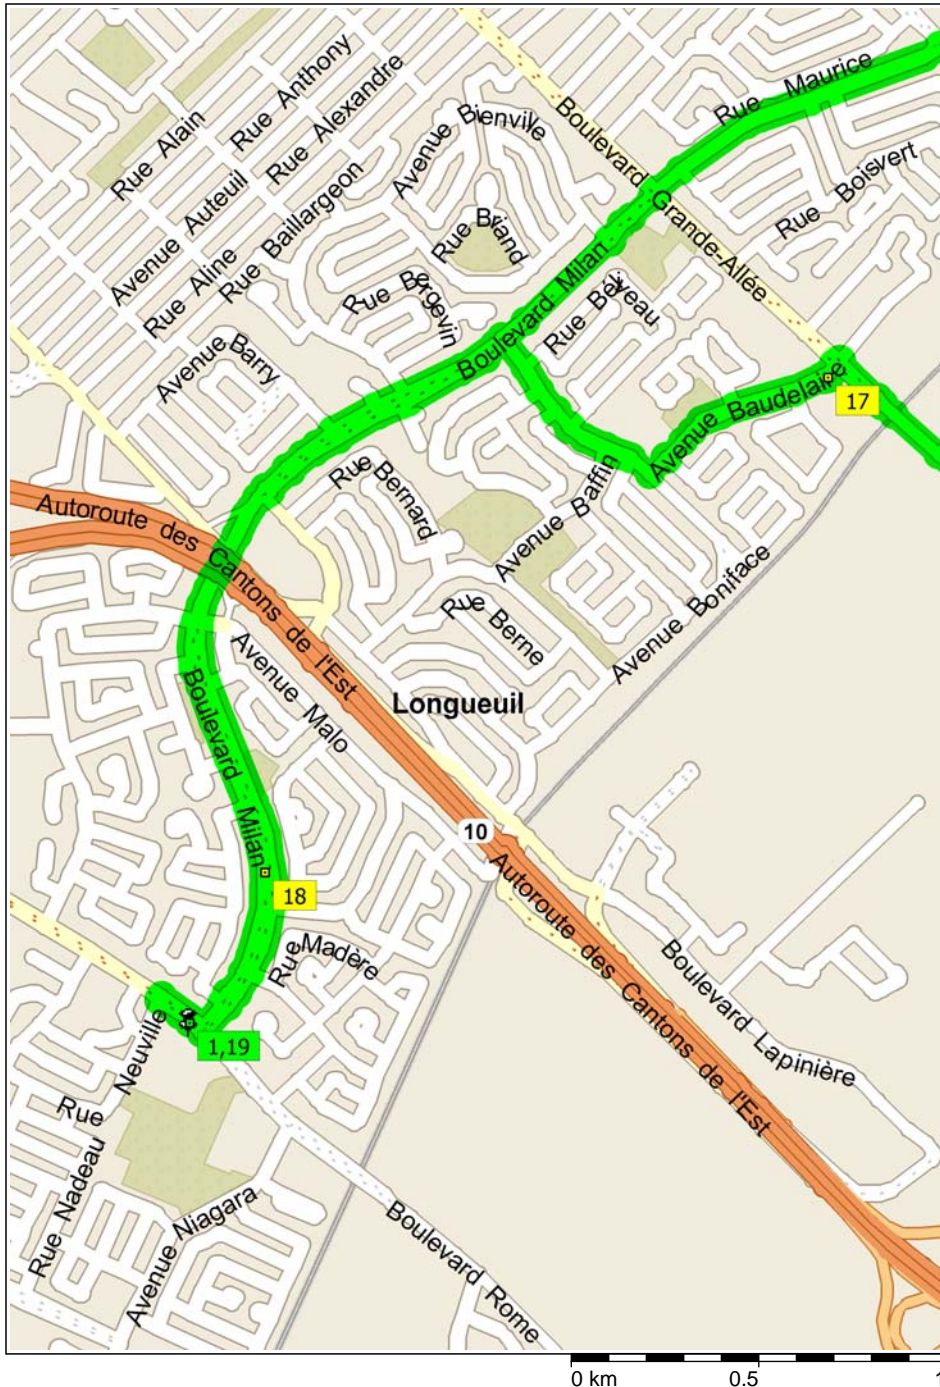

- 12:42 51.2 km Road name changes to Avenue Baudelaire for 30 m
- 12:42 51.2 km **17** At 5521 Avenue Baudelaire, Longueuil QC, stay on Avenue Baudelaire (West) for 0.6 km
- 12:44 51.8 km Turn RIGHT (North-West) onto Avenue Bienvenue for 0.6 km
- 12:47 52.4 km Turn LEFT (South-West) onto Boulevard Milan for 2.0 km
- 12:58 54.4 km **18** At near La Prairie, stay on Boulevard Milan (South) for 0.5 km
- 13:00 54.9 km Turn RIGHT (North-West) onto Boulevard Rome, then immediately turn LEFT (South-West) onto Rue Neuville for 0.2 km
- 13:03 55.0 km Turn LEFT (South-East) onto Boulevard Rome for 0.1 km
- 13:04 55.1 km **19** Arrive near La Prairie