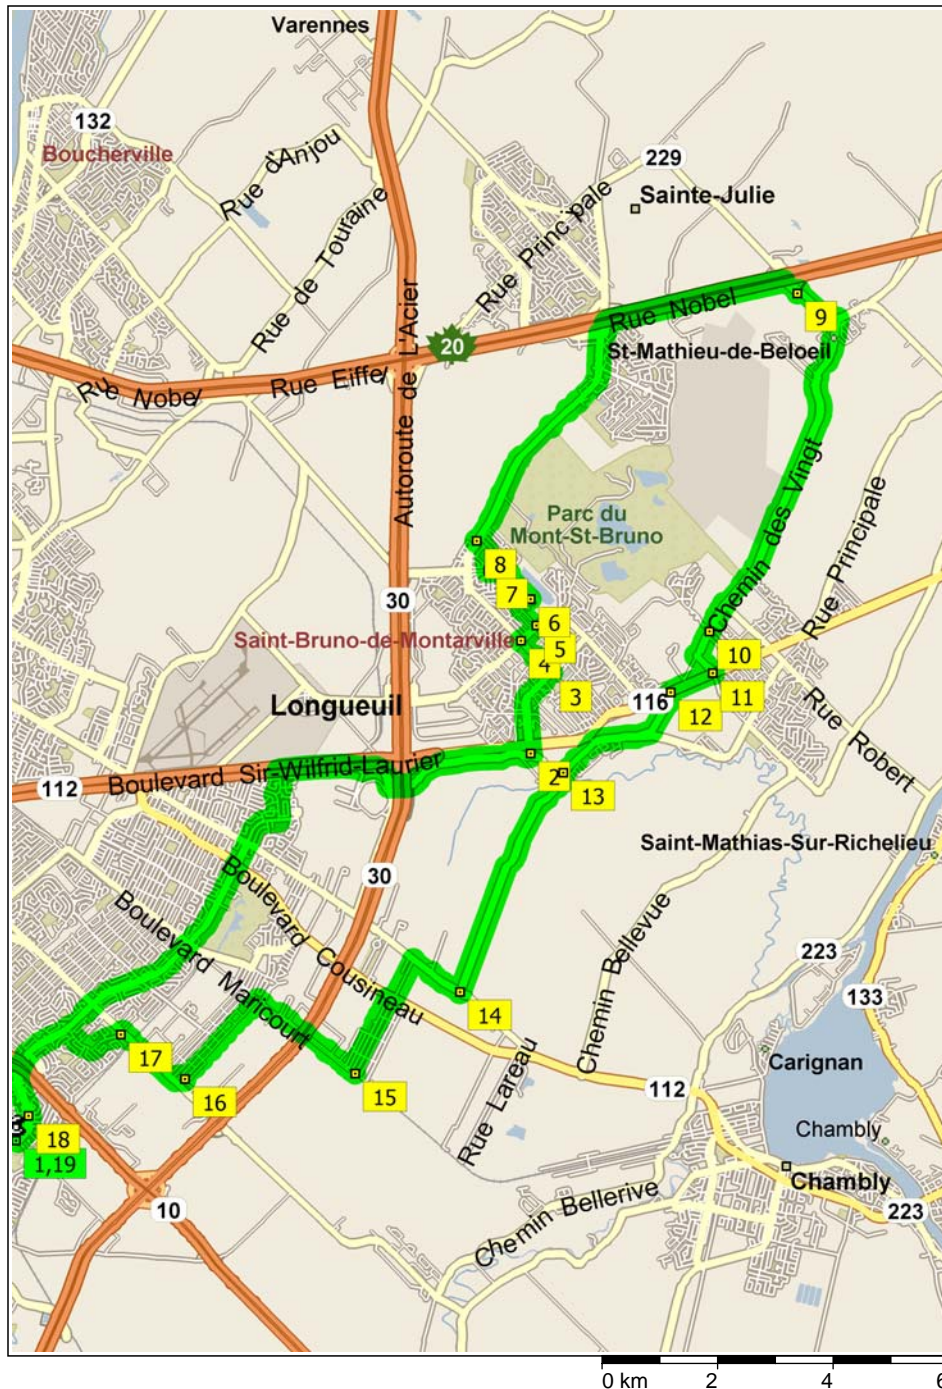

# merc\_st-bruno\_55

55.1 kilometers; 4 hours, 4 minutes

09:00	0.0 km	<b>1</b> Depart near La Prairie on Boulevard Rome (East) for 50 m
09:00	0.1 km	Turn LEFT (East) onto Boulevard Milan for 3.1 km
09:17	3.2 km	Bear RIGHT (North-East) onto Local road(s) for 10 m
09:18	3.2 km	Road name changes to Boulevard Gaetan-Boucher for 4.8 km
09:39	8.0 km	Turn LEFT (North) onto Rue Maisonneuve for 0.5 km
09:42	8.4 km	Turn RIGHT (North-East) onto Rue Lucien-Milette for 0.4 km
09:43	8.9 km	Turn RIGHT (East) onto Boulevard des Promenades for 2.1 km
09:51	11.0 km	Turn LEFT (East) onto Local road(s) for 10 m
09:52	11.0 km	Road name changes to Montée Sabourin for 2.6 km
10:03	13.6 km	Turn LEFT (North) onto Boulevard Seigneurial O for 30 m
10:04	13.6 km	<b>2</b> At Blvd Seigneurial W, Longueuil QC, stay on Boulevard Seigneurial O (North) for 1.6 km
10:12	15.2 km	<b>3</b> At 2 Blvd Seigneurial W, Longueuil QC, turn LEFT (North-West) onto Rue Montarville for 0.8 km
10:16	16.0 km	<b>4</b> At 1 Blvd Clairevue W, Longueuil QC, return South-East on Rue Montarville for 10 m
10:16	16.0 km	Turn LEFT (North-East) onto Boulevard Clairevue E for 0.4 km
10:18	16.4 km	Turn LEFT (North-West) onto Rue Lionel-H-Grisé for 10 m
10:18	16.4 km	<b>5</b> At 205 Blvd Clairevue E, Longueuil QC, stay on Rue Lionel-H-Grisé (North-West) for 0.4 km
10:21	16.8 km	Turn RIGHT (North-East) onto Rue de Jumonville for 0.2 km
10:22	17.1 km	<b>6</b> At 1178 Rue Gaboury, Longueuil QC, turn LEFT (North-West) onto Rue Gaboury for 0.6 km
10:24	17.6 km	Bear RIGHT (North) onto Rue Piette for 40 m
10:25	17.6 km	Road name changes to Montée Montarville for 0.4 km
10:26	18.0 km	<b>7</b> At 1094 Rue Yvonne-Duckett, Longueuil QC, turn RIGHT (North) onto Rue Yvonne-Duckett for 0.6 km
10:28	18.6 km	<b>8</b> At Rang des Vingt-Cinq E, Longueuil QC, turn RIGHT (North) onto Rang des Vingt-Cinq E for 2.8 km
10:38	21.4 km	Road name changes to Chemin du Fer-à-Cheval for 1.5 km