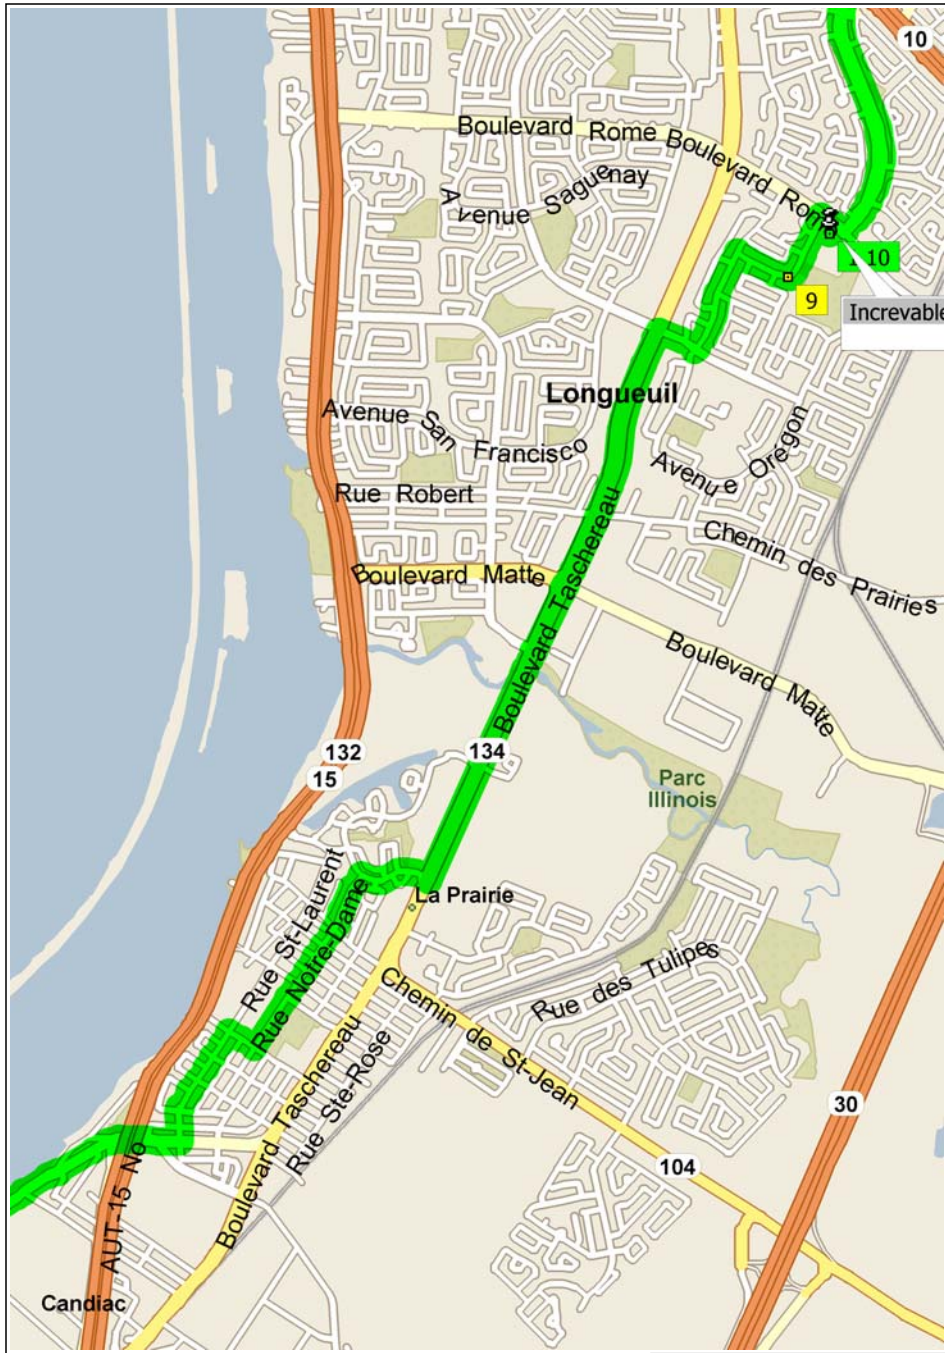

- 11:45 53.9 km Bear RIGHT (East) onto Rue Salaberry for 0.3 km
- 11:47 54.2 km Turn LEFT (North) onto Rue Desjardins for 0.7 km
- 11:49 54.9 km Turn RIGHT (East) onto Rue Longtin for 0.2 km
- 11:50 55.0 km Turn LEFT (North) onto Rue Notre-Dame for 1.1 km
- 11:54 56.1 km Turn RIGHT (East) onto Avenue Balmoral for 0.4 km
- 11:56 56.5 km Turn LEFT (North) onto RTE-134 [Boulevard Taschereau] for 3.2 km
- 12:07 59.7 km Turn RIGHT (East) onto Boulevard Napoléon for 0.2 km
- 12:09 59.9 km Turn LEFT (North-East) onto Local road(s) for 10 m
- 12:09 59.9 km Road name changes to Avenue Naples for 0.6 km
- 12:11 60.5 km Turn RIGHT (South-East) onto Rue Neuville for 0.3 km
- 12:12 60.8 km 9 At near La Prairie, stay on Rue Neuville (East) for 0.4 km
- 12:14 61.1 km Turn RIGHT (South-East) onto Boulevard Rome for 90 m
- 12:15 61.2 km Turn RIGHT (South-West) onto Local road(s) for 50 m
- 12:15 61.3 km 10 Arrive Incevables, point de départ