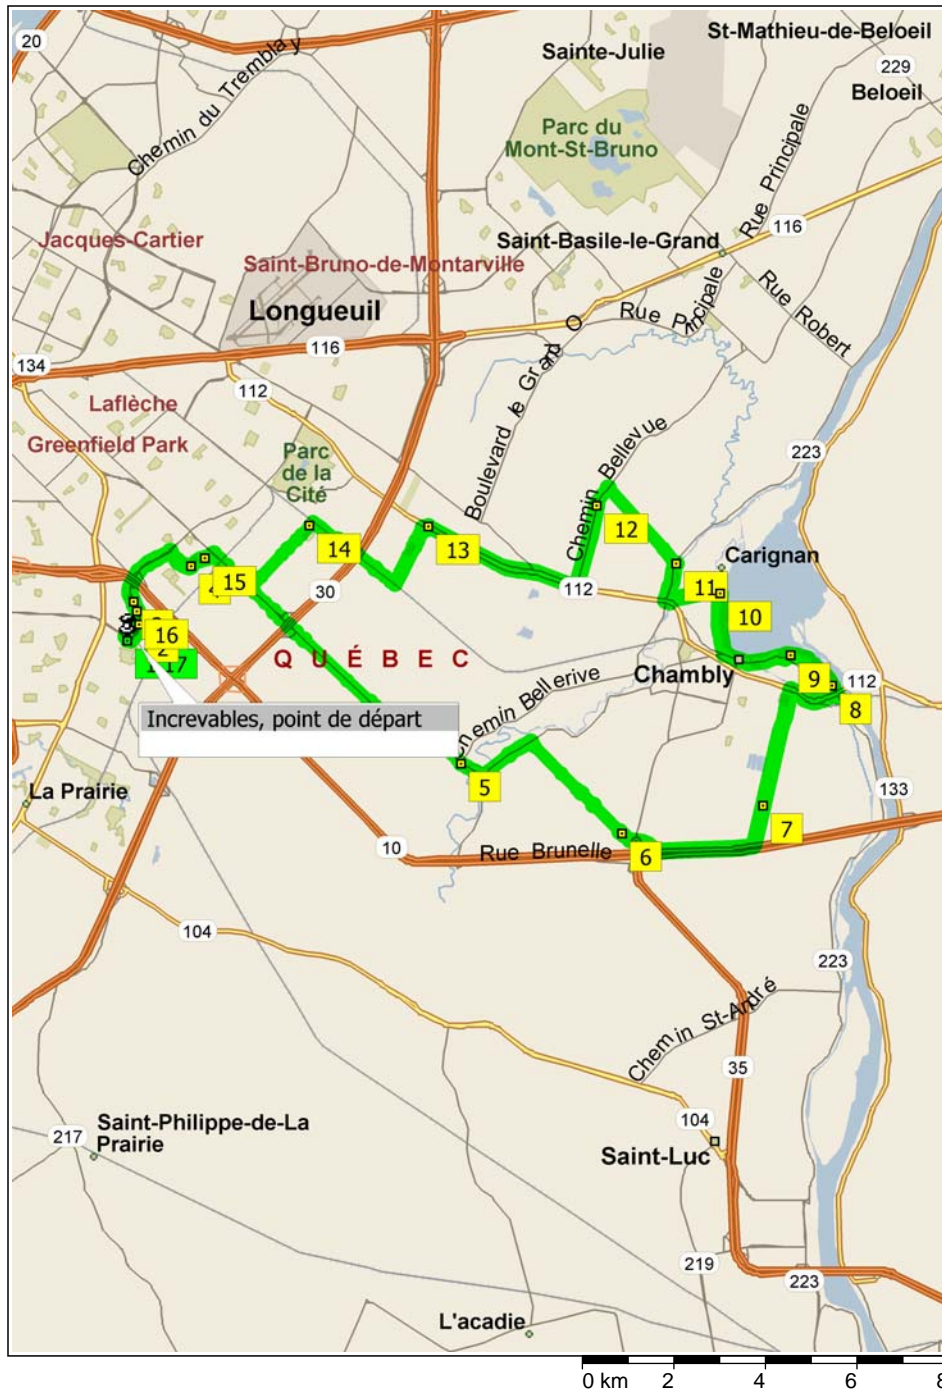

merc_Chambly_Bachand_50

49.2 kilometers; 3 hours, 12 minutes

09:00	0.0 km	1 Depart Incevables, point de départ on Local road(s) (North-East) for 50 m
09:00	0.1 km	Turn RIGHT (East) onto Boulevard Rome, then immediately turn LEFT (East) onto Boulevard Milan for 0.5 km
09:04	0.5 km	Turn LEFT (West) onto Avenue Maupassant for 20 m
09:04	0.6 km	2 At near La Prairie, return East on Avenue Maupassant for 20 m
09:04	0.6 km	Turn LEFT (North) onto Boulevard Milan for 0.5 km
09:07	1.1 km	3 At near La Prairie, stay on Boulevard Milan (North) for 1.6 km
09:15	2.7 km	Turn RIGHT (South-East) onto Avenue Bienvenue for 0.6 km
09:17	3.3 km	Turn LEFT (North-East) onto Avenue Baudelaire for 70 m
09:17	3.3 km	4 At 5950 Avenue Baudelaire, Longueuil QC, stay on Avenue Baudelaire (North-East) for 0.6 km
09:20	3.9 km	Turn RIGHT (South-East) onto Boulevard Grande-Allée for 5.3 km
09:38	9.2 km	Road name changes to Chemin Grande-Allée for 2.0 km
09:45	11.2 km	5 At near Chambly, stay on Chemin Grande-Allée (East) for 0.6 km
09:48	11.8 km	Turn LEFT (North) onto Chemin Salaberry for 1.3 km
09:54	13.1 km	Turn RIGHT (South) onto Chemin de la Grande-Ligne for 2.8 km
10:03	15.9 km	6 At near Chambly, stay on Chemin de la Grande-Ligne (South-East) for 0.4 km
10:05	16.3 km	Road name changes to Rue Briand for 0.3 km
10:06	16.6 km	Keep STRAIGHT onto Rue de Champlain for 2.3 km
10:14	18.9 km	Road name changes to Boulevard Industriel for 0.9 km
10:17	19.9 km	7 At near Chambly, stay on Boulevard Industriel (North) for 2.6 km
10:26	22.5 km	Turn RIGHT (East) onto RTE-112 [RTE-223] for 0.9 km
10:29	23.4 km	Keep RIGHT onto Local road(s) for 0.2 km
10:31	23.6 km	Turn LEFT (North) onto RTE-223 [Avenue Bourgogne] for 60 m
10:32	23.7 km	Road name changes to Avenue Bourgogne for 0.1 km