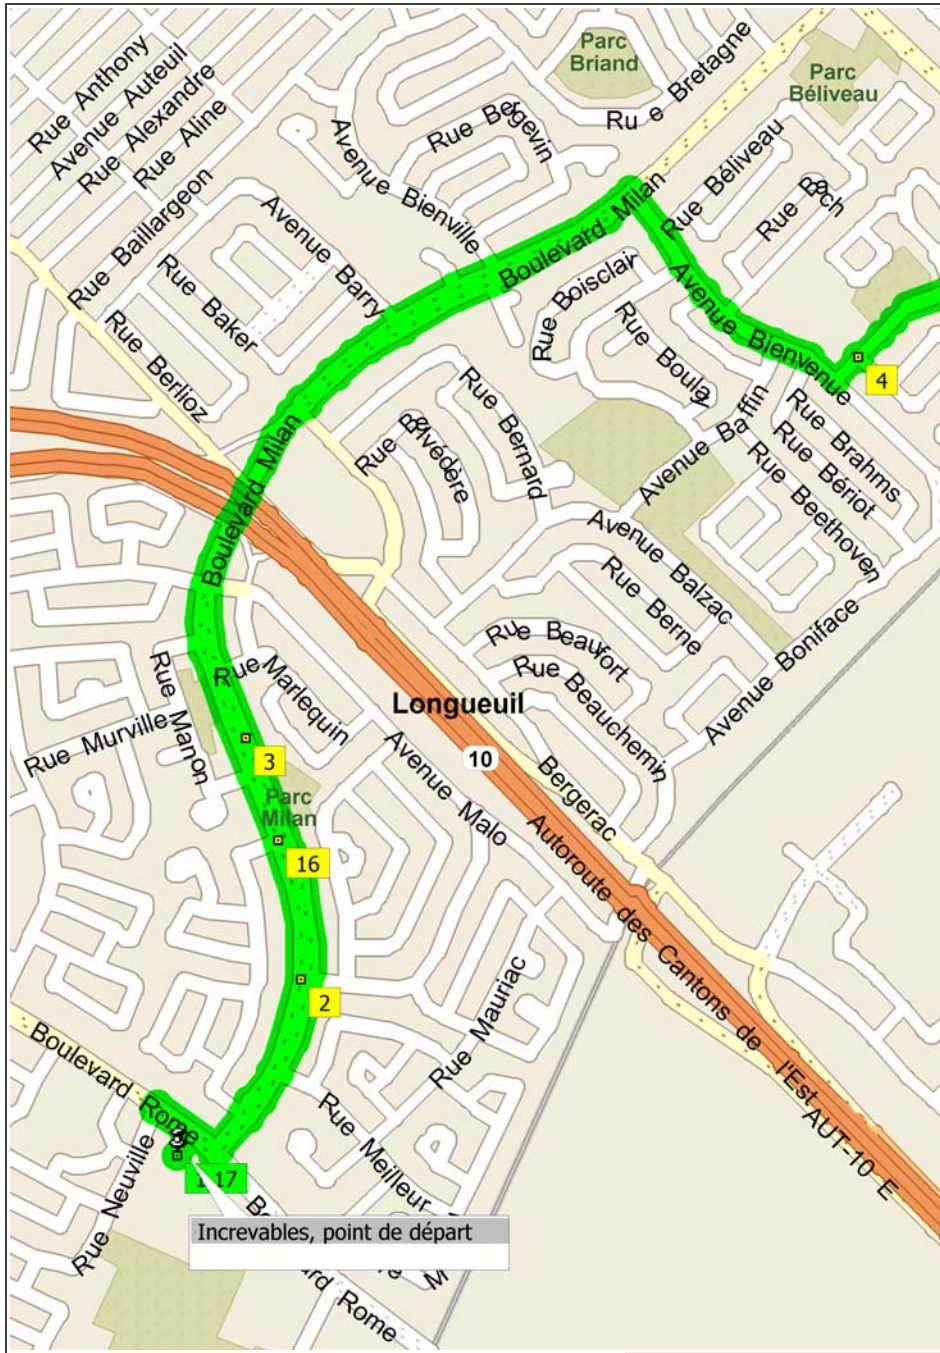

- 11:54 45.9 km Turn RIGHT (North-West) onto Avenue Bienvenue for 0.6 km
- 11:56 46.4 km Turn LEFT (South-West) onto Boulevard Milan for 1.8 km
- 12:05 48.2 km **16** At near La Prairie, stay on Boulevard Milan (South) for 0.7 km
- 12:08 48.9 km Turn RIGHT (North-West) onto Boulevard Rome, then immediately turn LEFT (South-West) onto Rue Neuville for 0.2 km
- 12:11 49.1 km Turn LEFT (South-East) onto Boulevard Rome for 90 m
- 12:11 49.2 km Turn RIGHT (South-West) onto Local road(s) for 50 m
- 12:12 49.2 km **17** Arrive Increvables, point de départ