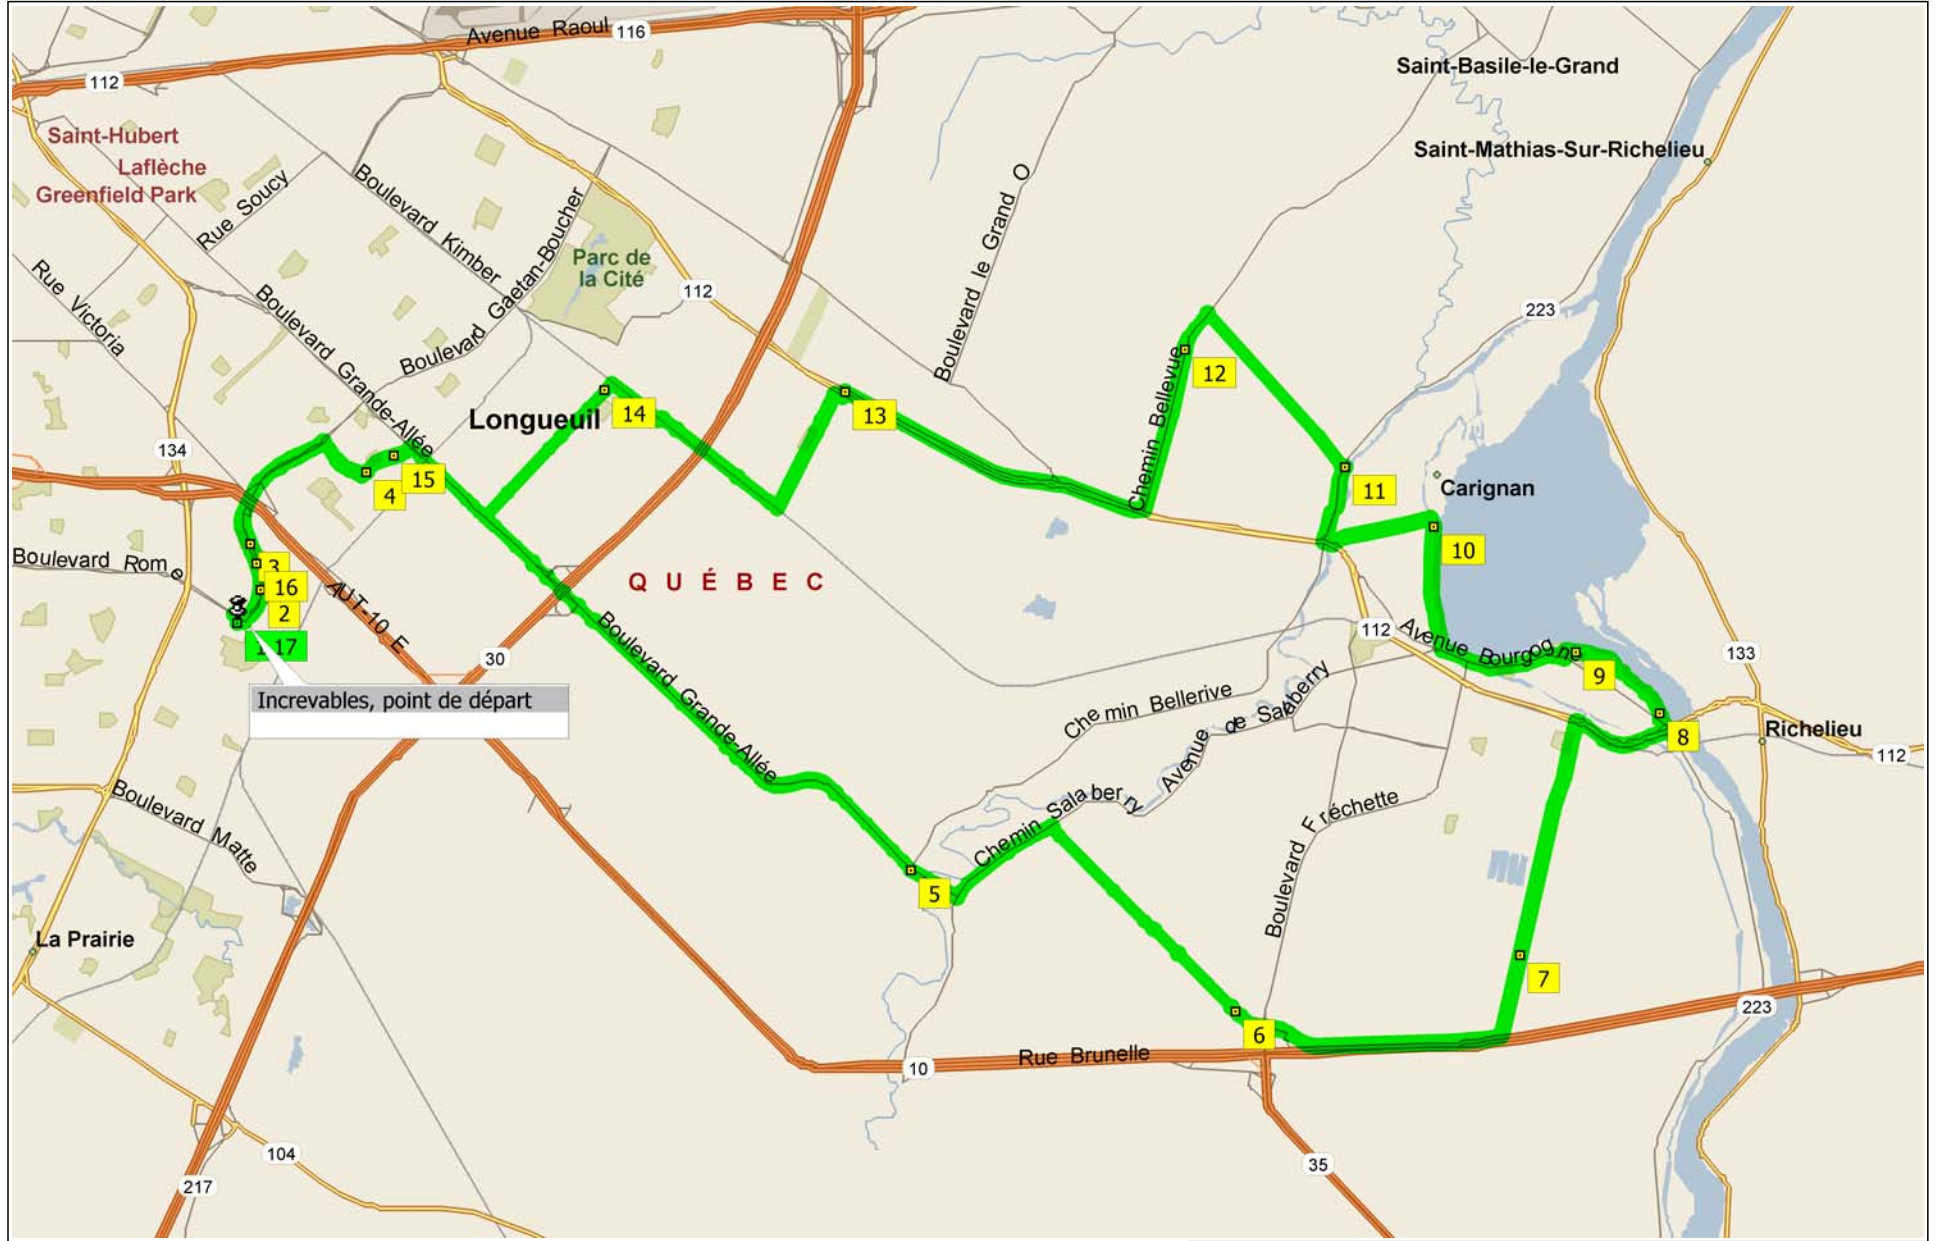

merc_Chambly_Bachand_50

49.2 kilometers; 3 hours, 12 minutes