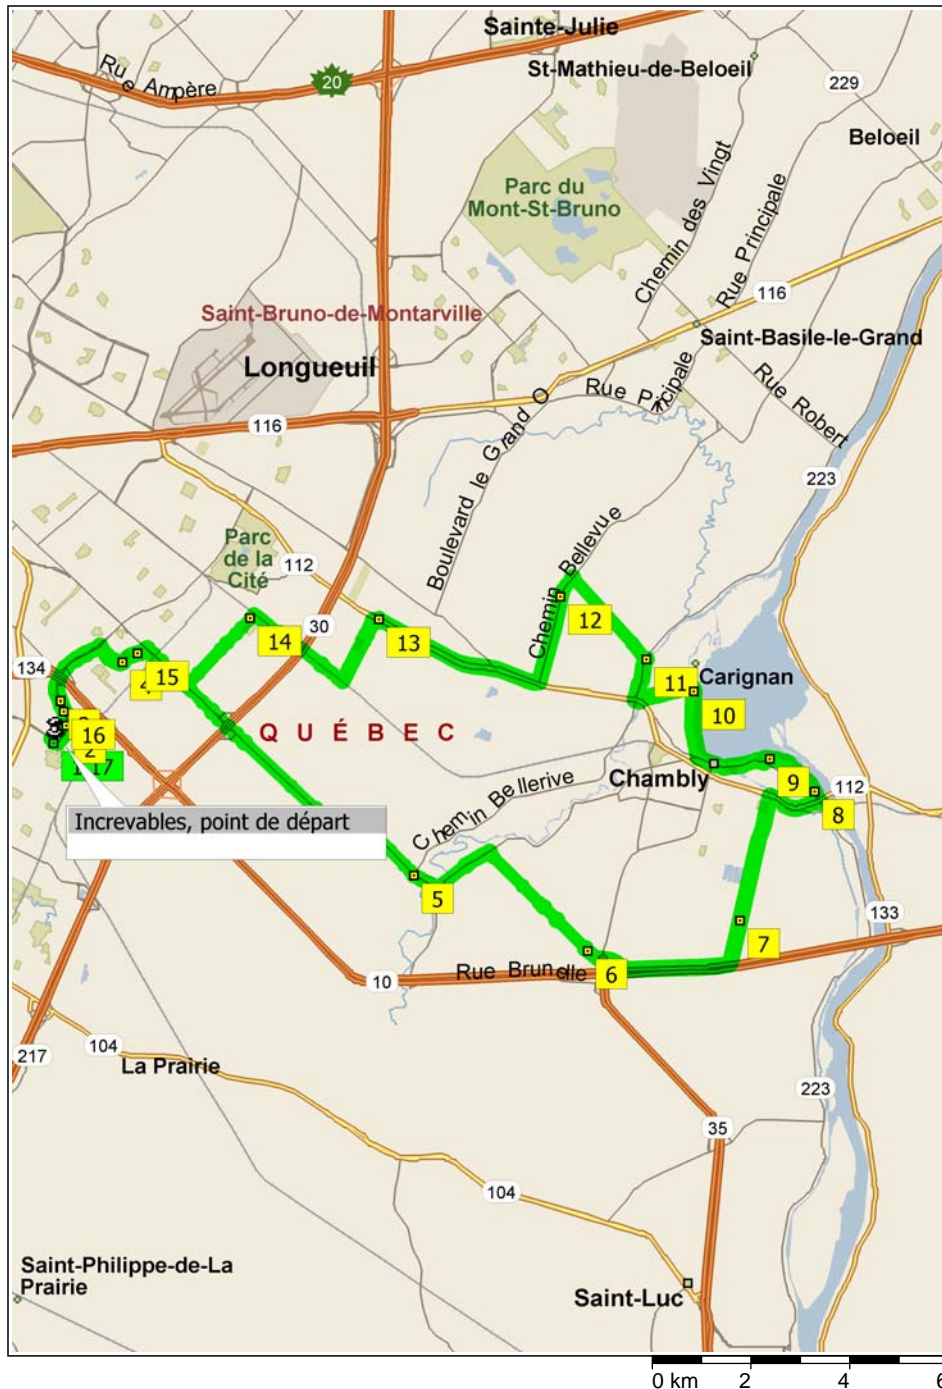

merc_Chambly_Bachand_50

49.2 kilometers; 3 hours, 12 minutes

09:00	0.0 km	1 Depart Incevables, point de départ on Local road(s) (North-East) for 50 m
09:00	0.1 km	Turn RIGHT (East) onto Boulevard Rome, then immediately turn LEFT (East) onto Boulevard Milan for 0.5 km
09:04	0.5 km	Turn LEFT (West) onto Avenue Maupassant for 20 m
09:04	0.6 km	2 At near La Prairie, return East on Avenue Maupassant for 20 m
09:04	0.6 km	Turn LEFT (North) onto Boulevard Milan for 0.5 km
09:07	1.1 km	3 At near La Prairie, stay on Boulevard Milan (North) for 1.6 km
09:15	2.7 km	Turn RIGHT (South-East) onto Avenue Bienvenue for 0.6 km
09:17	3.3 km	Turn LEFT (North-East) onto Avenue Baudelaire for 70 m
09:17	3.3 km	4 At 5950 Avenue Baudelaire, Longueuil QC, stay on Avenue Baudelaire (North-East) for 0.6 km
09:20	3.9 km	Turn RIGHT (South-East) onto Boulevard Grande-Allée for 5.3 km
09:38	9.2 km	Road name changes to Chemin Grande-Allée for 2.0 km
09:45	11.2 km	5 At near Chambly, stay on Chemin Grande-Allée (East) for 0.6 km
09:48	11.8 km	Turn LEFT (North) onto Chemin Salaberry for 1.3 km
09:54	13.1 km	Turn RIGHT (South) onto Chemin de la Grande-Ligne for 2.8 km
10:03	15.9 km	6 At near Chambly, stay on Chemin de la Grande-Ligne (South-East) for 0.4 km
10:05	16.3 km	Road name changes to Rue Briand for 0.3 km
10:06	16.6 km	Keep STRAIGHT onto Rue de Champlain for 2.3 km
10:14	18.9 km	Road name changes to Boulevard Industriel for 0.9 km
10:17	19.9 km	7 At near Chambly, stay on Boulevard Industriel (North) for 2.6 km
10:26	22.5 km	Turn RIGHT (East) onto RTE-112 [RTE-223] for 0.9 km
10:29	23.4 km	Keep RIGHT onto Local road(s) for 0.2 km
10:31	23.6 km	Turn LEFT (North) onto RTE-223 [Avenue Bourgogne] for 60 m
10:32	23.7 km	Road name changes to Avenue Bourgogne for 0.1 km