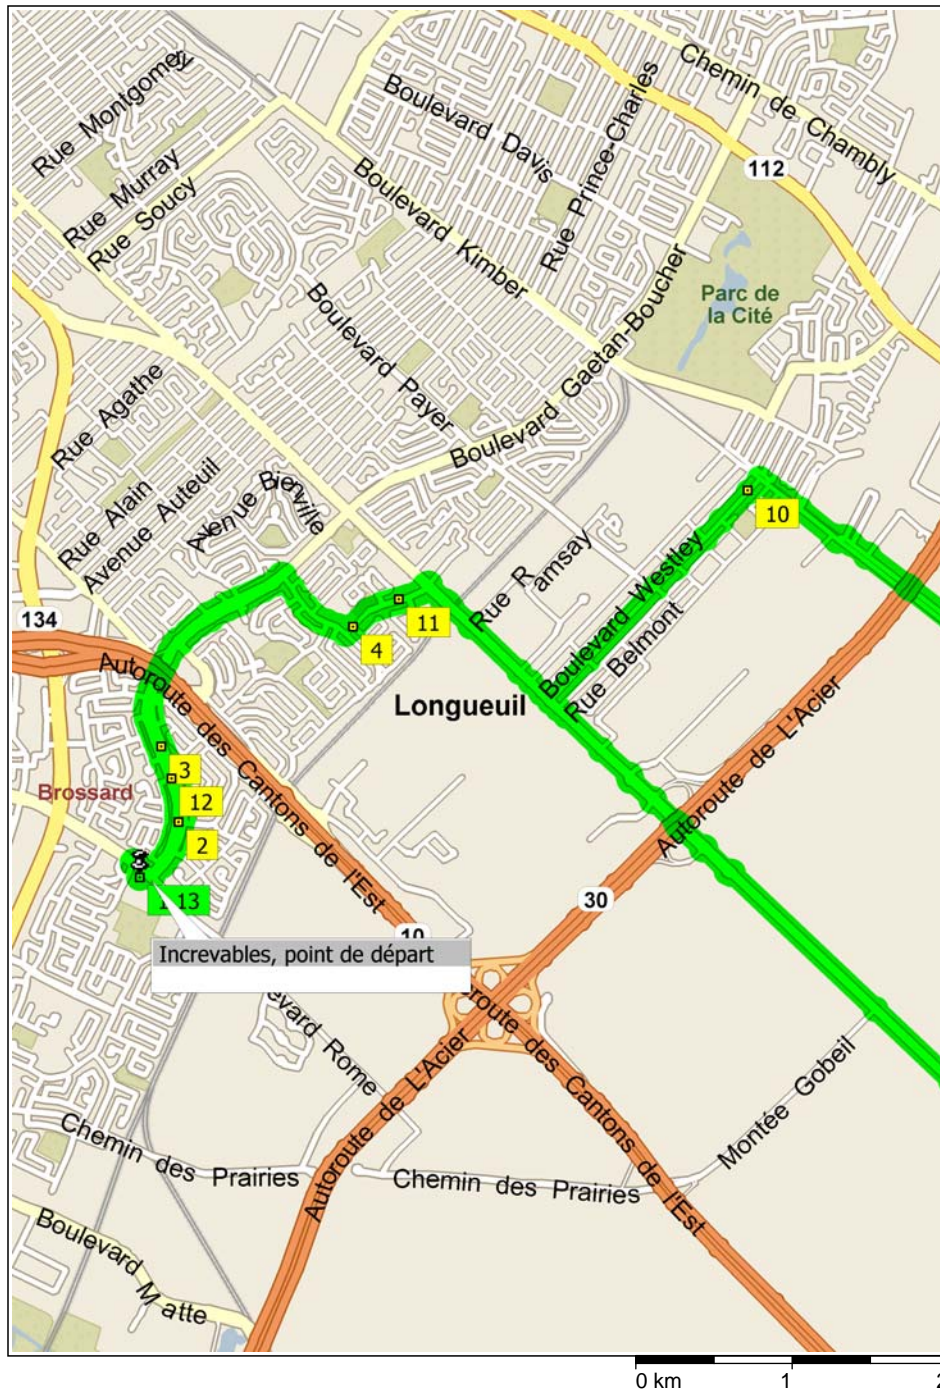

# merc\_Chambly\_Bachand\_37

37.5 kilometers; 2 hours, 25 minutes

09:00	0.0 km	<b>1</b> Depart Incevables, point de départ on Local road(s) (North-East) for 50 m
09:00	0.1 km	Turn RIGHT (East) onto Boulevard Rome, then immediately turn LEFT (East) onto Boulevard Milan for 0.5 km
09:04	0.5 km	Turn LEFT (West) onto Avenue Maupassant for 20 m
09:04	0.6 km	<b>2</b> At near La Prairie, return East on Avenue Maupassant for 20 m
09:04	0.6 km	Turn LEFT (North) onto Boulevard Milan for 0.5 km
09:07	1.1 km	<b>3</b> At near La Prairie, stay on Boulevard Milan (North) for 1.6 km
09:15	2.7 km	Turn RIGHT (South-East) onto Avenue Bienvenue for 0.6 km
09:17	3.3 km	Turn LEFT (North-East) onto Avenue Baudelaire for 70 m
09:17	3.3 km	<b>4</b> At 5950 Avenue Baudelaire, Longueuil QC, stay on Avenue Baudelaire (North-East) for 0.6 km
09:20	3.9 km	Turn RIGHT (South-East) onto Boulevard Grande-Allée for 5.3 km
09:38	9.2 km	Road name changes to Chemin Grande-Allée for 2.0 km
09:45	11.2 km	<b>5</b> At near Chambly, turn LEFT (North-East) onto Chemin Bellerive for 6.3 km
10:12	17.5 km	Road name changes to Local road(s) for 20 m
10:12	17.6 km	<b>6</b> At Chemin Bellerive, Carignan QC, road name changes to RTE-223 [Chemin Bellerive] for 0.9 km
10:16	18.4 km	<b>7</b> At 1401 Rue Bachand, Carignan QC, turn LEFT (West) onto Rue Bachand for 2.2 km
10:23	20.6 km	Turn LEFT (South-West) onto Chemin Bellevue for 0.5 km
10:24	21.2 km	<b>8</b> At 1874 Chemin Bellevue, Carignan QC, stay on Chemin Bellevue (South) for 1.8 km
10:28	22.9 km	Take Local road(s) (RIGHT) onto RTE-112 [Chemin de Chambly] for 3.5 km
10:38	26.5 km	<b>9</b> At 2597 Blvd Mountainview, Longueuil QC, turn LEFT (South) onto Boulevard Mountainview for 70 m
10:39	26.5 km	Turn RIGHT (West) onto Rue Rideau for 1.5 km
10:44	28.0 km	Turn RIGHT (North-West) onto Boulevard Kimber for 1.6 km