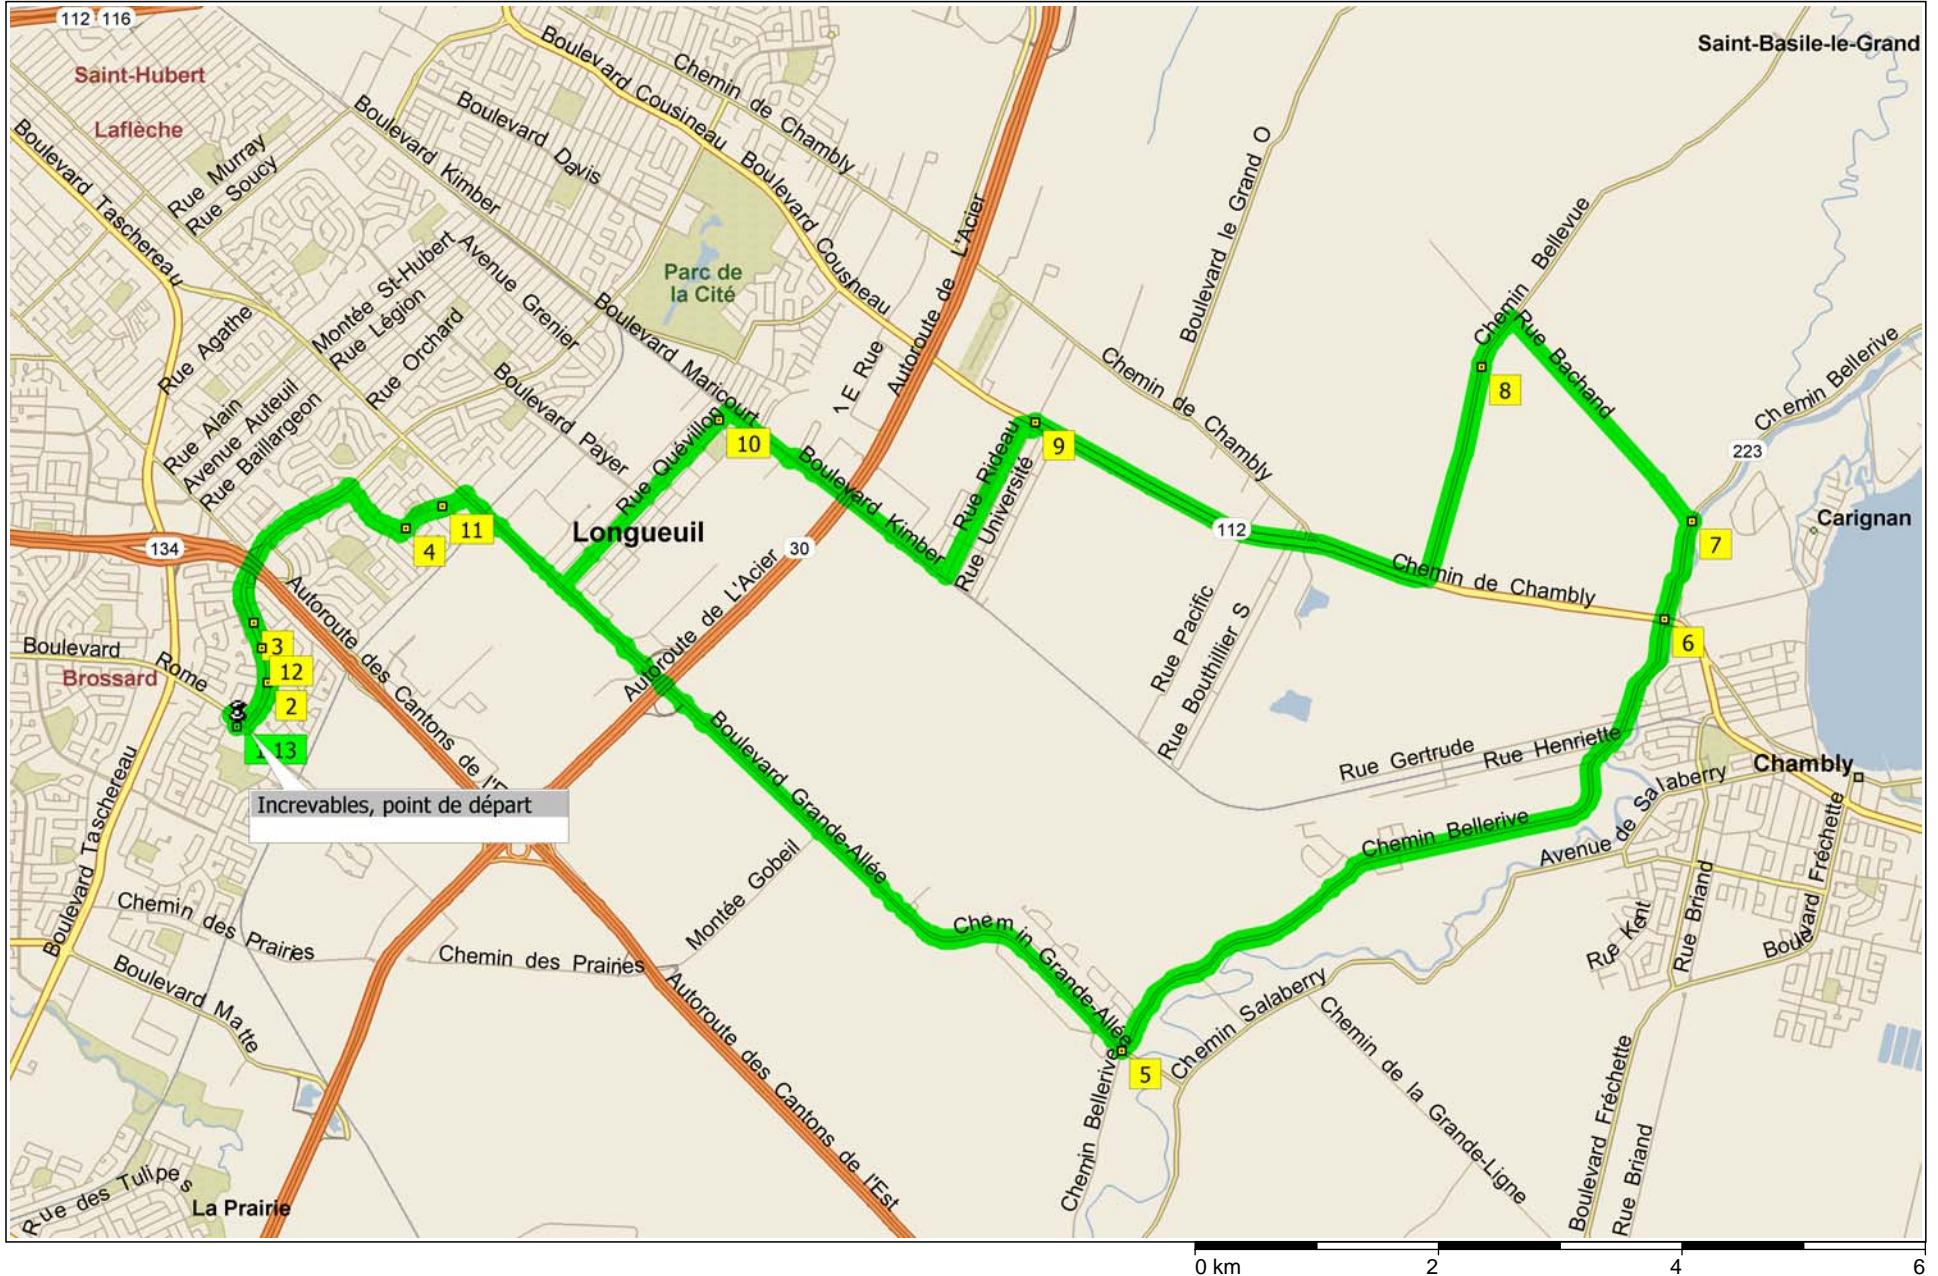

# merc\_Chambly\_Bachand\_37

37.5 kilometers; 2 hours, 25 minutes

09:00	0.0 km	<b>1</b> Depart Incevables, point de départ on Local road(s) (North-East) for 50 m
09:00	0.1 km	Turn RIGHT (East) onto Boulevard Rome, then immediately turn LEFT (East) onto Boulevard Milan for 0.5 km
09:04	0.5 km	Turn LEFT (West) onto Avenue Maupassant for 20 m
09:04	0.6 km	<b>2</b> At near La Prairie, return East on Avenue Maupassant for 20 m
09:04	0.6 km	Turn LEFT (North) onto Boulevard Milan for 0.5 km
09:07	1.1 km	<b>3</b> At near La Prairie, stay on Boulevard Milan (North) for 1.6 km
09:15	2.7 km	Turn RIGHT (South-East) onto Avenue Bienvenue for 0.6 km
09:17	3.3 km	Turn LEFT (North-East) onto Avenue Baudelaire for 70 m
09:17	3.3 km	<b>4</b> At 5950 Avenue Baudelaire, Longueuil QC, stay on Avenue Baudelaire (North-East) for 0.6 km
09:20	3.9 km	Turn RIGHT (South-East) onto Boulevard Grande-Allée for 5.3 km
09:38	9.2 km	Road name changes to Chemin Grande-Allée for 2.0 km
09:45	11.2 km	<b>5</b> At near Chambly, turn LEFT (North-East) onto Chemin Bellerive for 6.3 km
10:12	17.5 km	Road name changes to Local road(s) for 20 m
10:12	17.6 km	<b>6</b> At Chemin Bellerive, Carignan QC, road name changes to RTE-223 [Chemin Bellerive] for 0.9 km
10:16	18.4 km	<b>7</b> At 1401 Rue Bachand, Carignan QC, turn LEFT (West) onto Rue Bachand for 2.2 km
10:23	20.6 km	Turn LEFT (South-West) onto Chemin Bellevue for 0.5 km
10:24	21.2 km	<b>8</b> At 1874 Chemin Bellevue, Carignan QC, stay on Chemin Bellevue (South) for 1.8 km
10:28	22.9 km	Take Local road(s) (RIGHT) onto RTE-112 [Chemin de Chambly] for 3.5 km
10:38	26.5 km	<b>9</b> At 2597 Blvd Mountainview, Longueuil QC, turn LEFT (South) onto Boulevard Mountainview for 70 m
10:39	26.5 km	Turn RIGHT (West) onto Rue Rideau for 1.5 km
10:44	28.0 km	Turn RIGHT (North-West) onto Boulevard Kimber for 1.6 km