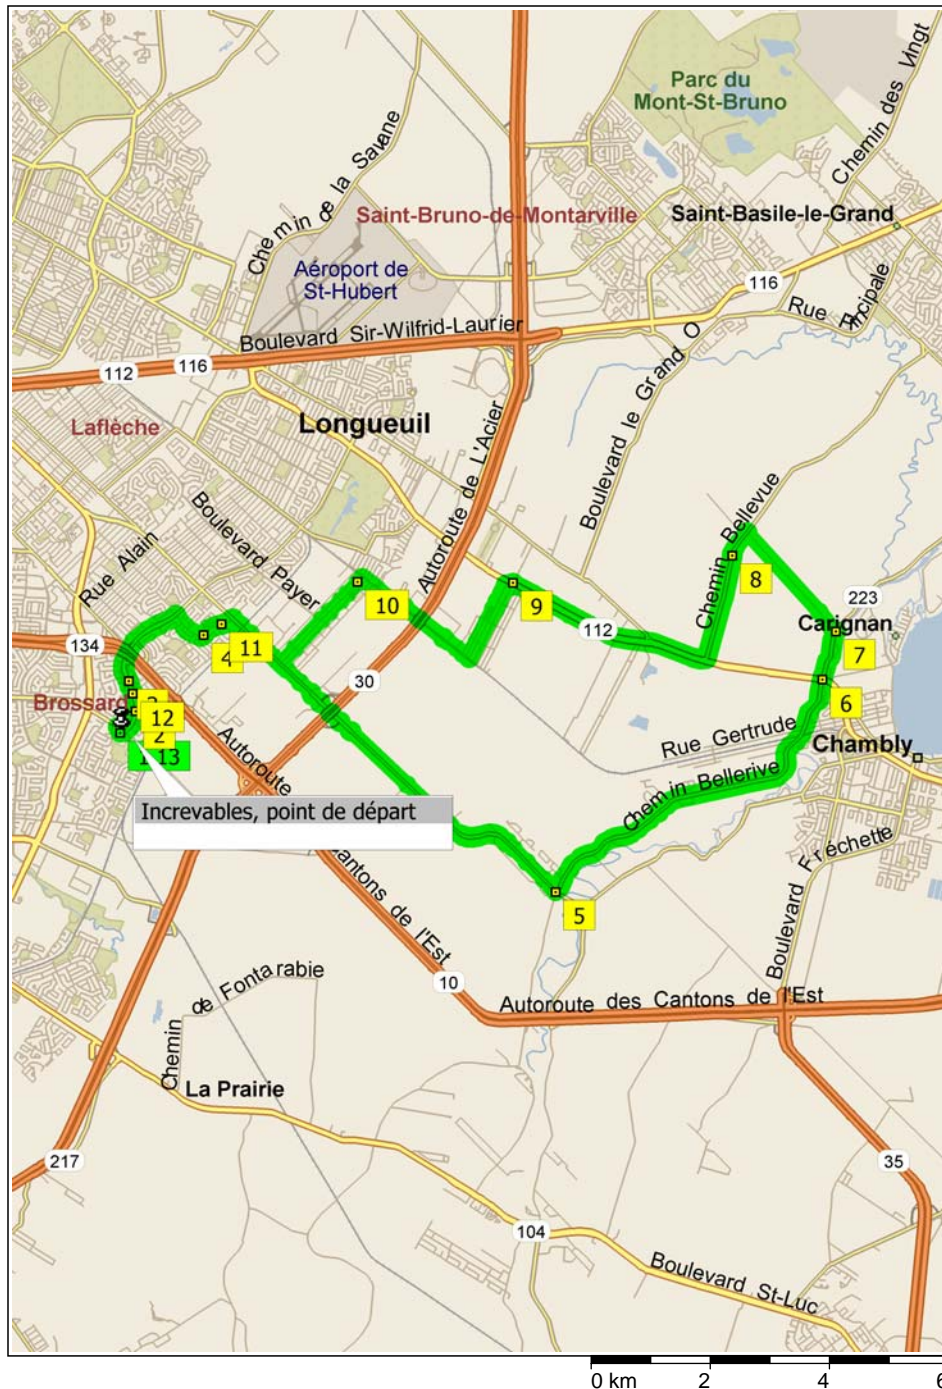

# merc\_Chambly\_Bachand\_37

37.5 kilometers; 2 hours, 25 minutes

09:00	0.0 km	<b>1</b> Depart Incevables, point de départ on Local road(s) (North-East) for 50 m
09:00	0.1 km	Turn RIGHT (East) onto Boulevard Rome, then immediately turn LEFT (East) onto Boulevard Milan for 0.5 km
09:04	0.5 km	Turn LEFT (West) onto Avenue Maupassant for 20 m
09:04	0.6 km	<b>2</b> At near La Prairie, return East on Avenue Maupassant for 20 m
09:04	0.6 km	Turn LEFT (North) onto Boulevard Milan for 0.5 km
09:07	1.1 km	<b>3</b> At near La Prairie, stay on Boulevard Milan (North) for 1.6 km
09:15	2.7 km	Turn RIGHT (South-East) onto Avenue Bienvenue for 0.6 km
09:17	3.3 km	Turn LEFT (North-East) onto Avenue Baudelaire for 70 m
09:17	3.3 km	<b>4</b> At 5950 Avenue Baudelaire, Longueuil QC, stay on Avenue Baudelaire (North-East) for 0.6 km
09:20	3.9 km	Turn RIGHT (South-East) onto Boulevard Grande-Allée for 5.3 km
09:38	9.2 km	Road name changes to Chemin Grande-Allée for 2.0 km
09:45	11.2 km	<b>5</b> At near Chambly, turn LEFT (North-East) onto Chemin Bellerive for 6.3 km
10:12	17.5 km	Road name changes to Local road(s) for 20 m
10:12	17.6 km	<b>6</b> At Chemin Bellerive, Carignan QC, road name changes to RTE-223 [Chemin Bellerive] for 0.9 km
10:16	18.4 km	<b>7</b> At 1401 Rue Bachand, Carignan QC, turn LEFT (West) onto Rue Bachand for 2.2 km
10:23	20.6 km	Turn LEFT (South-West) onto Chemin Bellevue for 0.5 km
10:24	21.2 km	<b>8</b> At 1874 Chemin Bellevue, Carignan QC, stay on Chemin Bellevue (South) for 1.8 km
10:28	22.9 km	Take Local road(s) (RIGHT) onto RTE-112 [Chemin de Chambly] for 3.5 km
10:38	26.5 km	<b>9</b> At 2597 Blvd Mountainview, Longueuil QC, turn LEFT (South) onto Boulevard Mountainview for 70 m
10:39	26.5 km	Turn RIGHT (West) onto Rue Rideau for 1.5 km
10:44	28.0 km	Turn RIGHT (North-West) onto Boulevard Kimber for 1.6 km