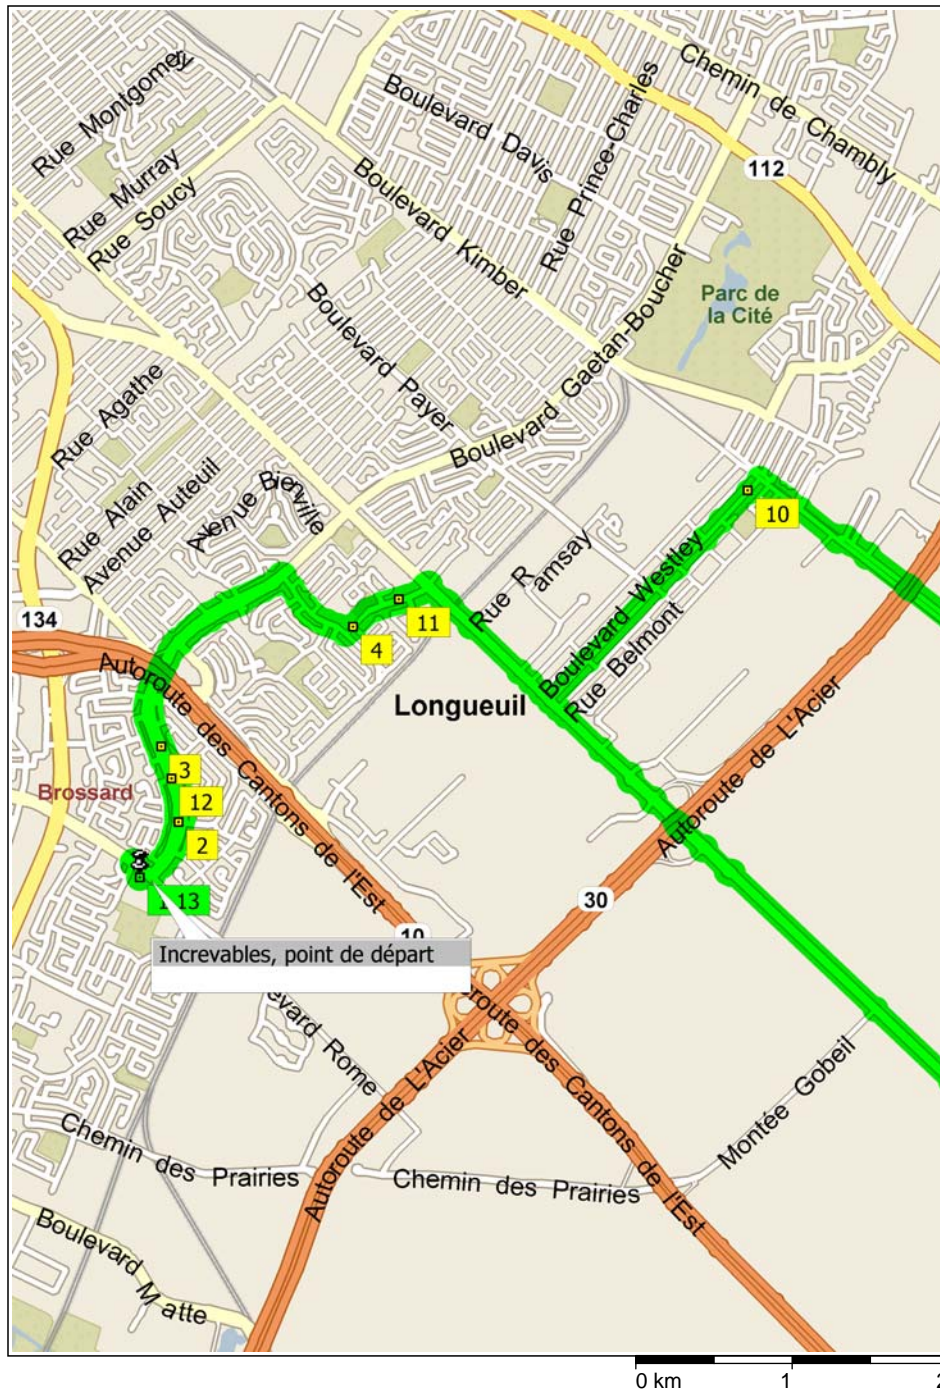

merc_Chambly_Bachand_37

37.5 kilometers; 2 hours, 25 minutes

09:00	0.0 km	1 Depart Incevables, point de départ on Local road(s) (North-East) for 50 m
09:00	0.1 km	Turn RIGHT (East) onto Boulevard Rome, then immediately turn LEFT (East) onto Boulevard Milan for 0.5 km
09:04	0.5 km	Turn LEFT (West) onto Avenue Maupassant for 20 m
09:04	0.6 km	2 At near La Prairie, return East on Avenue Maupassant for 20 m
09:04	0.6 km	Turn LEFT (North) onto Boulevard Milan for 0.5 km
09:07	1.1 km	3 At near La Prairie, stay on Boulevard Milan (North) for 1.6 km
09:15	2.7 km	Turn RIGHT (South-East) onto Avenue Bienvenue for 0.6 km
09:17	3.3 km	Turn LEFT (North-East) onto Avenue Baudelaire for 70 m
09:17	3.3 km	4 At 5950 Avenue Baudelaire, Longueuil QC, stay on Avenue Baudelaire (North-East) for 0.6 km
09:20	3.9 km	Turn RIGHT (South-East) onto Boulevard Grande-Allée for 5.3 km
09:38	9.2 km	Road name changes to Chemin Grande-Allée for 2.0 km
09:45	11.2 km	5 At near Chambly, turn LEFT (North-East) onto Chemin Bellerive for 6.3 km
10:12	17.5 km	Road name changes to Local road(s) for 20 m
10:12	17.6 km	6 At Chemin Bellerive, Carignan QC, road name changes to RTE-223 [Chemin Bellerive] for 0.9 km
10:16	18.4 km	7 At 1401 Rue Bachand, Carignan QC, turn LEFT (West) onto Rue Bachand for 2.2 km
10:23	20.6 km	Turn LEFT (South-West) onto Chemin Bellevue for 0.5 km
10:24	21.2 km	8 At 1874 Chemin Bellevue, Carignan QC, stay on Chemin Bellevue (South) for 1.8 km
10:28	22.9 km	Take Local road(s) (RIGHT) onto RTE-112 [Chemin de Chambly] for 3.5 km
10:38	26.5 km	9 At 2597 Blvd Mountainview, Longueuil QC, turn LEFT (South) onto Boulevard Mountainview for 70 m
10:39	26.5 km	Turn RIGHT (West) onto Rue Rideau for 1.5 km
10:44	28.0 km	Turn RIGHT (North-West) onto Boulevard Kimber for 1.6 km