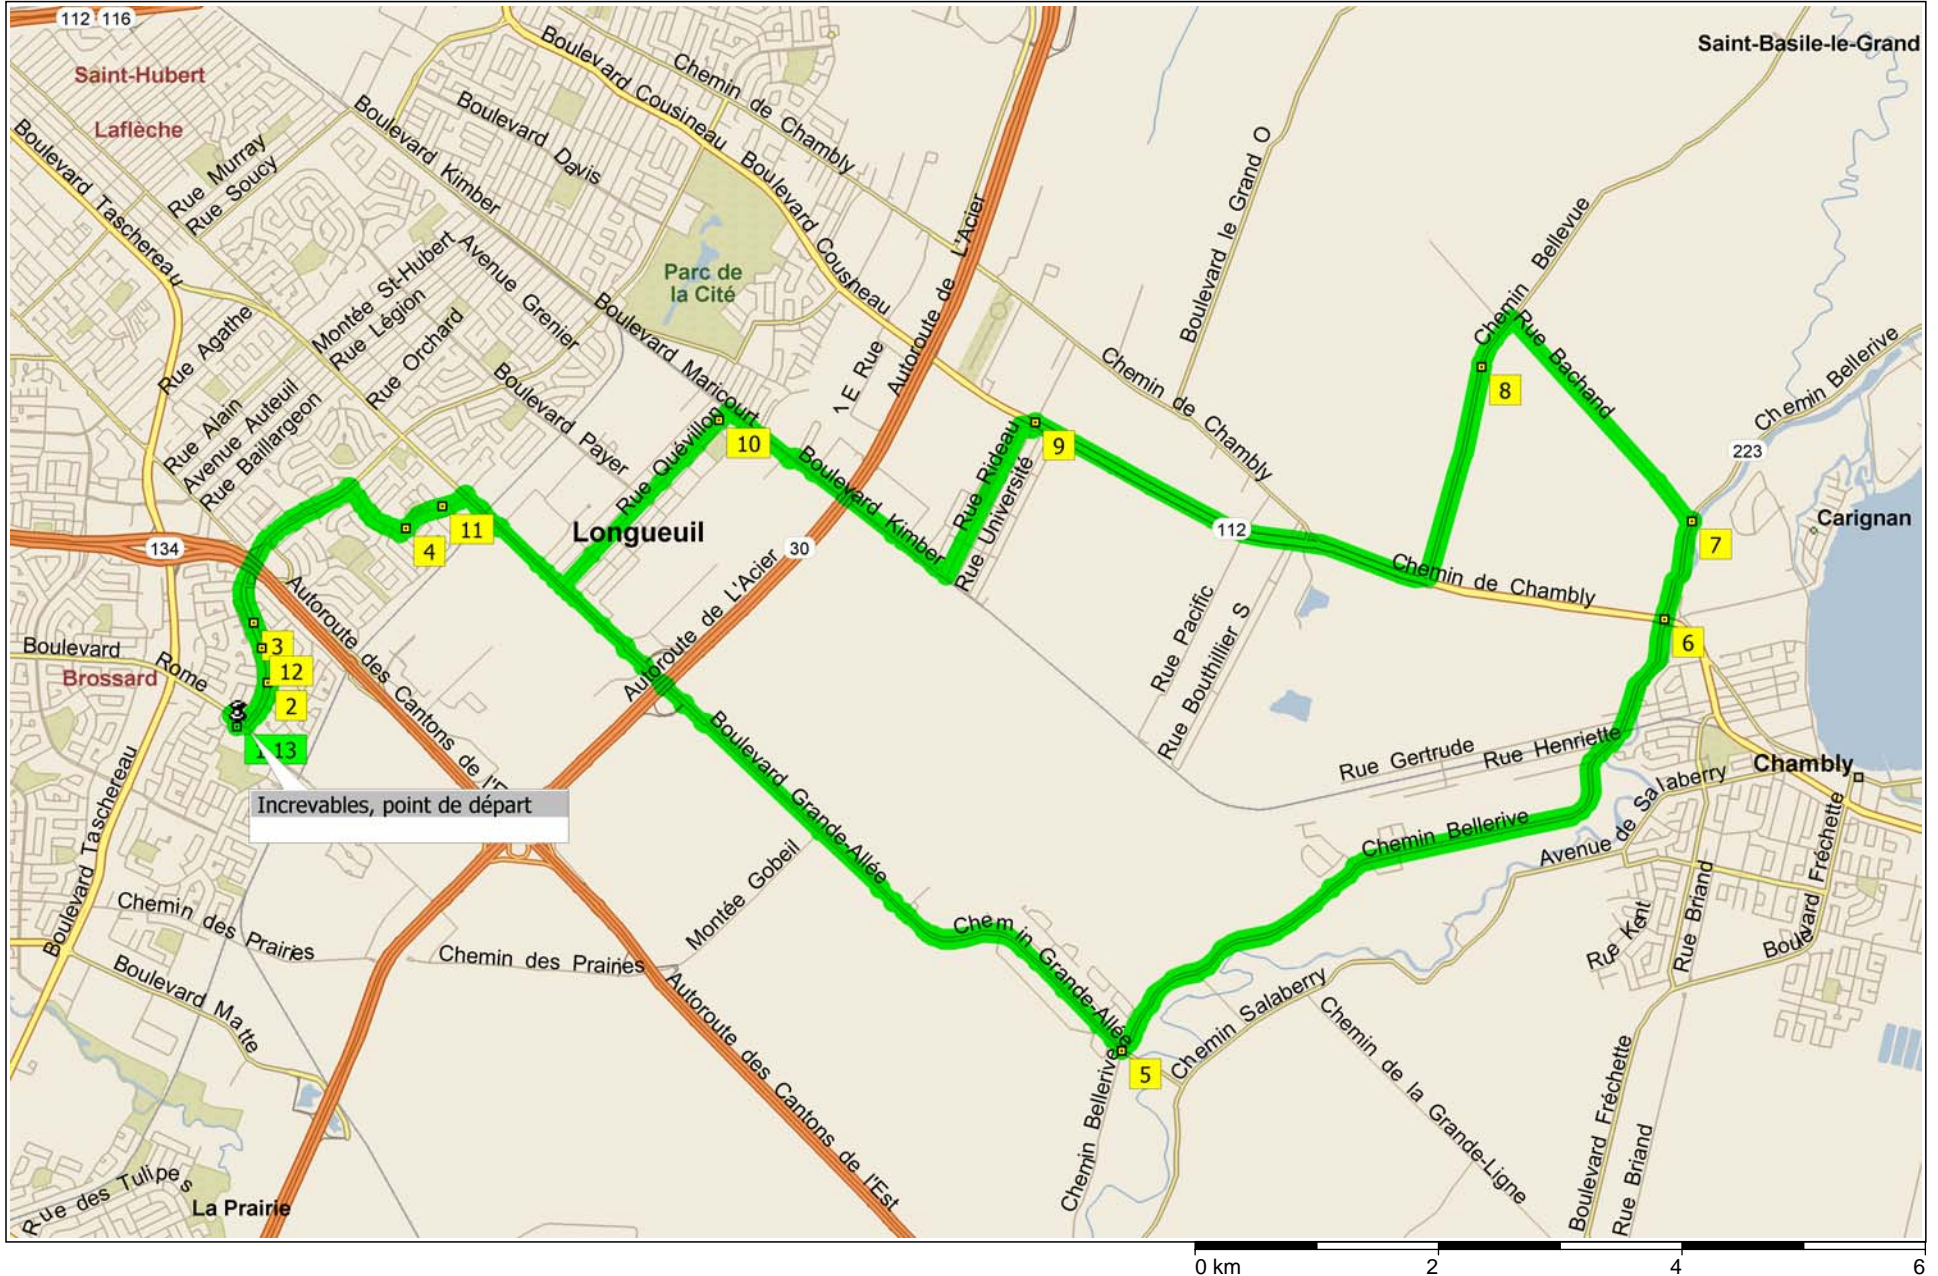

merc_Chambly_Bachand_37

37.5 kilometers; 2 hours, 25 minutes

09:00	0.0 km	1 Depart Incevables, point de départ on Local road(s) (North-East) for 50 m
09:00	0.1 km	Turn RIGHT (East) onto Boulevard Rome, then immediately turn LEFT (East) onto Boulevard Milan for 0.5 km
09:04	0.5 km	Turn LEFT (West) onto Avenue Maupassant for 20 m
09:04	0.6 km	2 At near La Prairie, return East on Avenue Maupassant for 20 m
09:04	0.6 km	Turn LEFT (North) onto Boulevard Milan for 0.5 km
09:07	1.1 km	3 At near La Prairie, stay on Boulevard Milan (North) for 1.6 km
09:15	2.7 km	Turn RIGHT (South-East) onto Avenue Bienvenue for 0.6 km
09:17	3.3 km	Turn LEFT (North-East) onto Avenue Baudelaire for 70 m
09:17	3.3 km	4 At 5950 Avenue Baudelaire, Longueuil QC, stay on Avenue Baudelaire (North-East) for 0.6 km
09:20	3.9 km	Turn RIGHT (South-East) onto Boulevard Grande-Allée for 5.3 km
09:38	9.2 km	Road name changes to Chemin Grande-Allée for 2.0 km
09:45	11.2 km	5 At near Chambly, turn LEFT (North-East) onto Chemin Bellerive for 6.3 km
10:12	17.5 km	Road name changes to Local road(s) for 20 m
10:12	17.6 km	6 At Chemin Bellerive, Carignan QC, road name changes to RTE-223 [Chemin Bellerive] for 0.9 km
10:16	18.4 km	7 At 1401 Rue Bachand, Carignan QC, turn LEFT (West) onto Rue Bachand for 2.2 km
10:23	20.6 km	Turn LEFT (South-West) onto Chemin Bellevue for 0.5 km
10:24	21.2 km	8 At 1874 Chemin Bellevue, Carignan QC, stay on Chemin Bellevue (South) for 1.8 km
10:28	22.9 km	Take Local road(s) (RIGHT) onto RTE-112 [Chemin de Chambly] for 3.5 km
10:38	26.5 km	9 At 2597 Blvd Mountainview, Longueuil QC, turn LEFT (South) onto Boulevard Mountainview for 70 m
10:39	26.5 km	Turn RIGHT (West) onto Rue Rideau for 1.5 km
10:44	28.0 km	Turn RIGHT (North-West) onto Boulevard Kimber for 1.6 km