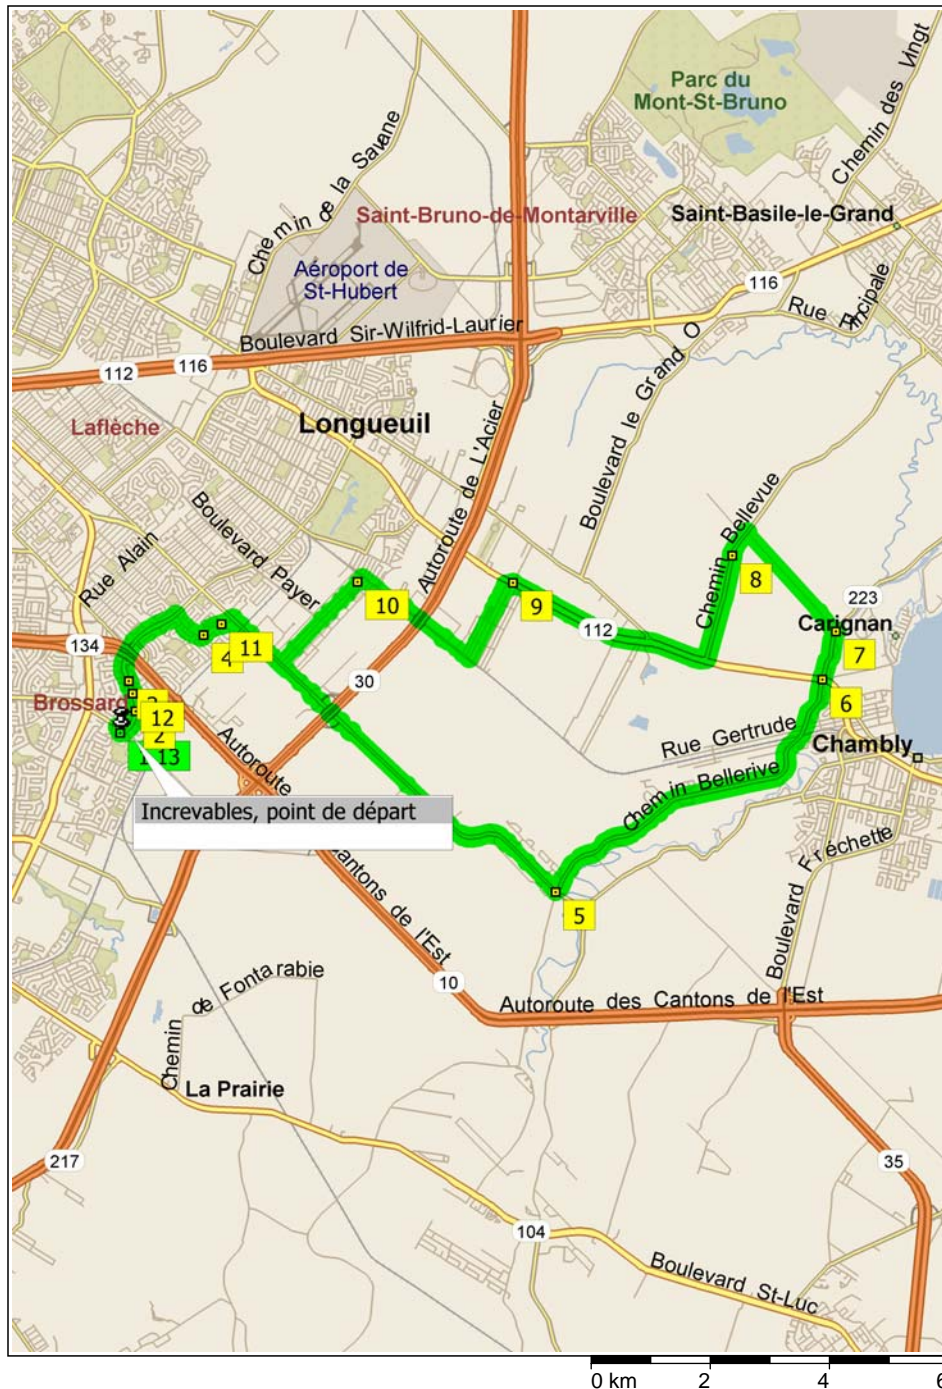

merc_Chambly_Bachand_37

37.5 kilometers; 2 hours, 25 minutes

09:00	0.0 km	1 Depart Incevables, point de départ on Local road(s) (North-East) for 50 m
09:00	0.1 km	Turn RIGHT (East) onto Boulevard Rome, then immediately turn LEFT (East) onto Boulevard Milan for 0.5 km
09:04	0.5 km	Turn LEFT (West) onto Avenue Maupassant for 20 m
09:04	0.6 km	2 At near La Prairie, return East on Avenue Maupassant for 20 m
09:04	0.6 km	Turn LEFT (North) onto Boulevard Milan for 0.5 km
09:07	1.1 km	3 At near La Prairie, stay on Boulevard Milan (North) for 1.6 km
09:15	2.7 km	Turn RIGHT (South-East) onto Avenue Bienvenue for 0.6 km
09:17	3.3 km	Turn LEFT (North-East) onto Avenue Baudelaire for 70 m
09:17	3.3 km	4 At 5950 Avenue Baudelaire, Longueuil QC, stay on Avenue Baudelaire (North-East) for 0.6 km
09:20	3.9 km	Turn RIGHT (South-East) onto Boulevard Grande-Allée for 5.3 km
09:38	9.2 km	Road name changes to Chemin Grande-Allée for 2.0 km
09:45	11.2 km	5 At near Chambly, turn LEFT (North-East) onto Chemin Bellerive for 6.3 km
10:12	17.5 km	Road name changes to Local road(s) for 20 m
10:12	17.6 km	6 At Chemin Bellerive, Carignan QC, road name changes to RTE-223 [Chemin Bellerive] for 0.9 km
10:16	18.4 km	7 At 1401 Rue Bachand, Carignan QC, turn LEFT (West) onto Rue Bachand for 2.2 km
10:23	20.6 km	Turn LEFT (South-West) onto Chemin Bellevue for 0.5 km
10:24	21.2 km	8 At 1874 Chemin Bellevue, Carignan QC, stay on Chemin Bellevue (South) for 1.8 km
10:28	22.9 km	Take Local road(s) (RIGHT) onto RTE-112 [Chemin de Chambly] for 3.5 km
10:38	26.5 km	9 At 2597 Blvd Mountainview, Longueuil QC, turn LEFT (South) onto Boulevard Mountainview for 70 m
10:39	26.5 km	Turn RIGHT (West) onto Rue Rideau for 1.5 km
10:44	28.0 km	Turn RIGHT (North-West) onto Boulevard Kimber for 1.6 km