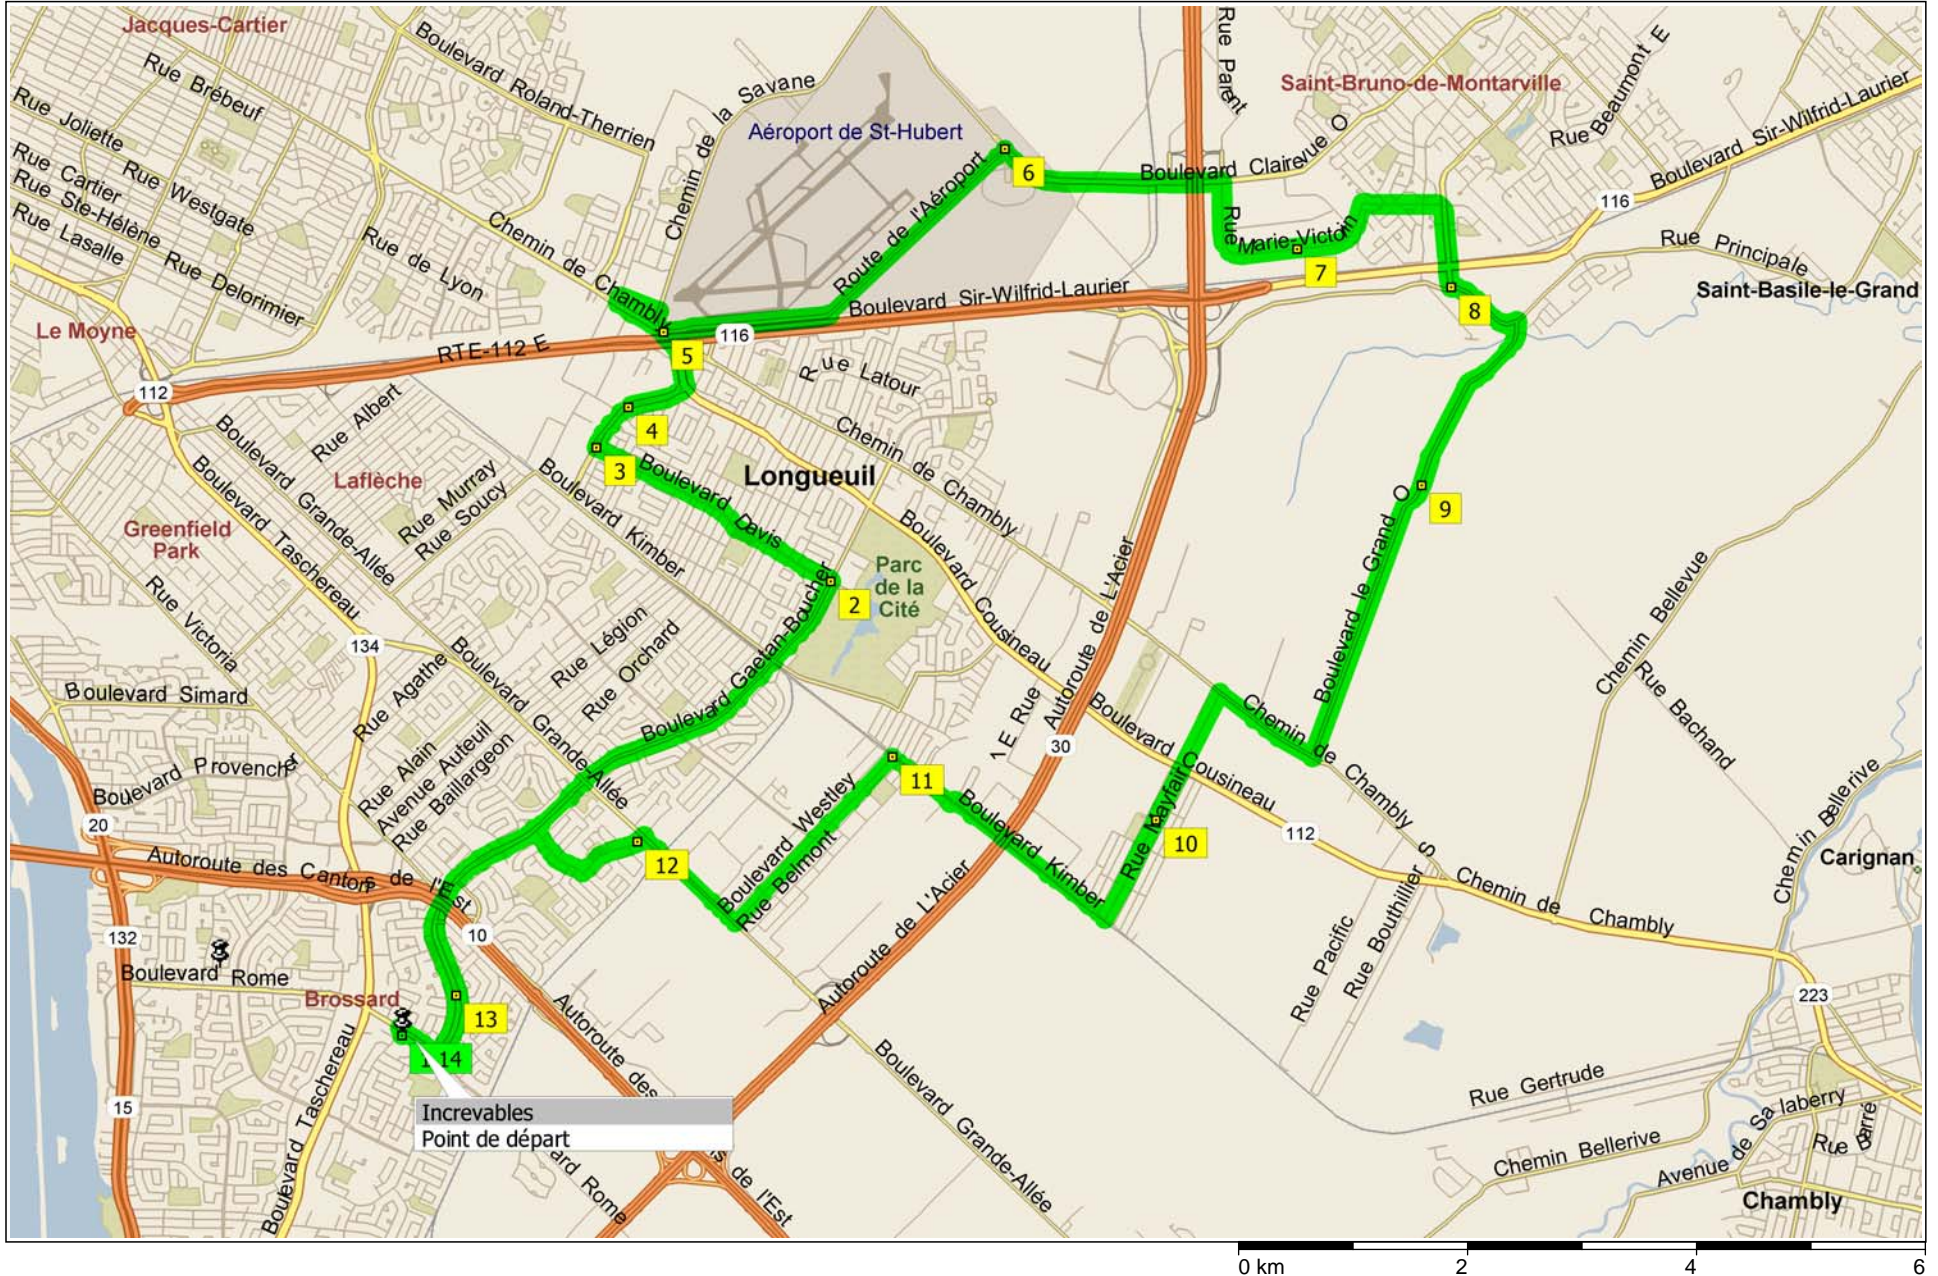

# merc\_aeroport-st-bruno\_40

38.3 kilometers; 3 hours, 6 minutes

09:00	0.0 km	<b>1</b> Depart Incevables on Local road(s) (North) for 40 m
09:00	0.1 km	Turn RIGHT (East) onto Boulevard Rome for 0.4 km
09:03	0.4 km	Turn LEFT (East) onto Boulevard Milan for 3.1 km
09:20	3.5 km	Bear RIGHT (North-East) onto Local road(s) for 10 m
09:20	3.5 km	Road name changes to Boulevard Gaetan-Boucher for 2.9 km
09:33	6.4 km	<b>2</b> At near Carignan, turn LEFT (North-West) onto Boulevard Davis for 2.4 km
09:42	8.8 km	<b>3</b> At near Longueuil, turn RIGHT (North) onto Boulevard Gareau for 0.5 km
09:44	9.3 km	<b>4</b> At Blvd Gareau, Longueuil QC, stay on Boulevard Gareau (East) for 0.6 km
09:47	9.8 km	Turn LEFT (North) onto RTE-112 [Boulevard Cousineau] for 0.5 km
09:50	10.3 km	Road name changes to Chemin de Chambly for 60 m
09:50	10.3 km	<b>5</b> At Amt-St-Hubert [4801 Route de l'Aéroport, St-Hubert, QC], stay on Chemin de Chambly (West) for 0.5 km
09:53	10.8 km	Turn RIGHT (North) onto Rue Legault, then immediately turn RIGHT (East) onto Chemin de la Savane for 0.4 km
09:55	11.2 km	Turn RIGHT (South) onto Route de l' Aéroport for 3.8 km
10:07	15.0 km	<b>6</b> At Blvd Clairevue, Longueuil QC, turn RIGHT (South-East) onto Boulevard Clairevue for 0.9 km
10:10	15.9 km	Road name changes to Boulevard Clairevue O for 1.1 km
10:14	17.0 km	Turn RIGHT (South) onto Rue Marie-Victorin for 1.2 km
10:18	18.2 km	<b>7</b> At 1735 Rue Marie-Victorin, Longueuil QC, stay on Rue Marie-Victorin (East) for 0.8 km
10:21	19.0 km	Road name changes to Rue de Chambly for 0.7 km
10:24	19.7 km	Take Local road(s) (RIGHT) onto Boulevard Seigneurial O for 0.8 km
10:28	20.4 km	<b>8</b> At Montée Sabourin, Longueuil QC, turn LEFT (East) onto Montée Sabourin for 0.7 km
10:31	21.1 km	Turn RIGHT (South) onto Boulevard le Grand O for 1.8 km
10:40	22.9 km	<b>9</b> At near Carignan, stay on Boulevard le Grand O (South) for 2.5 km
10:52	25.4 km	Turn RIGHT (West) onto Chemin de Chambly for 1.0 km