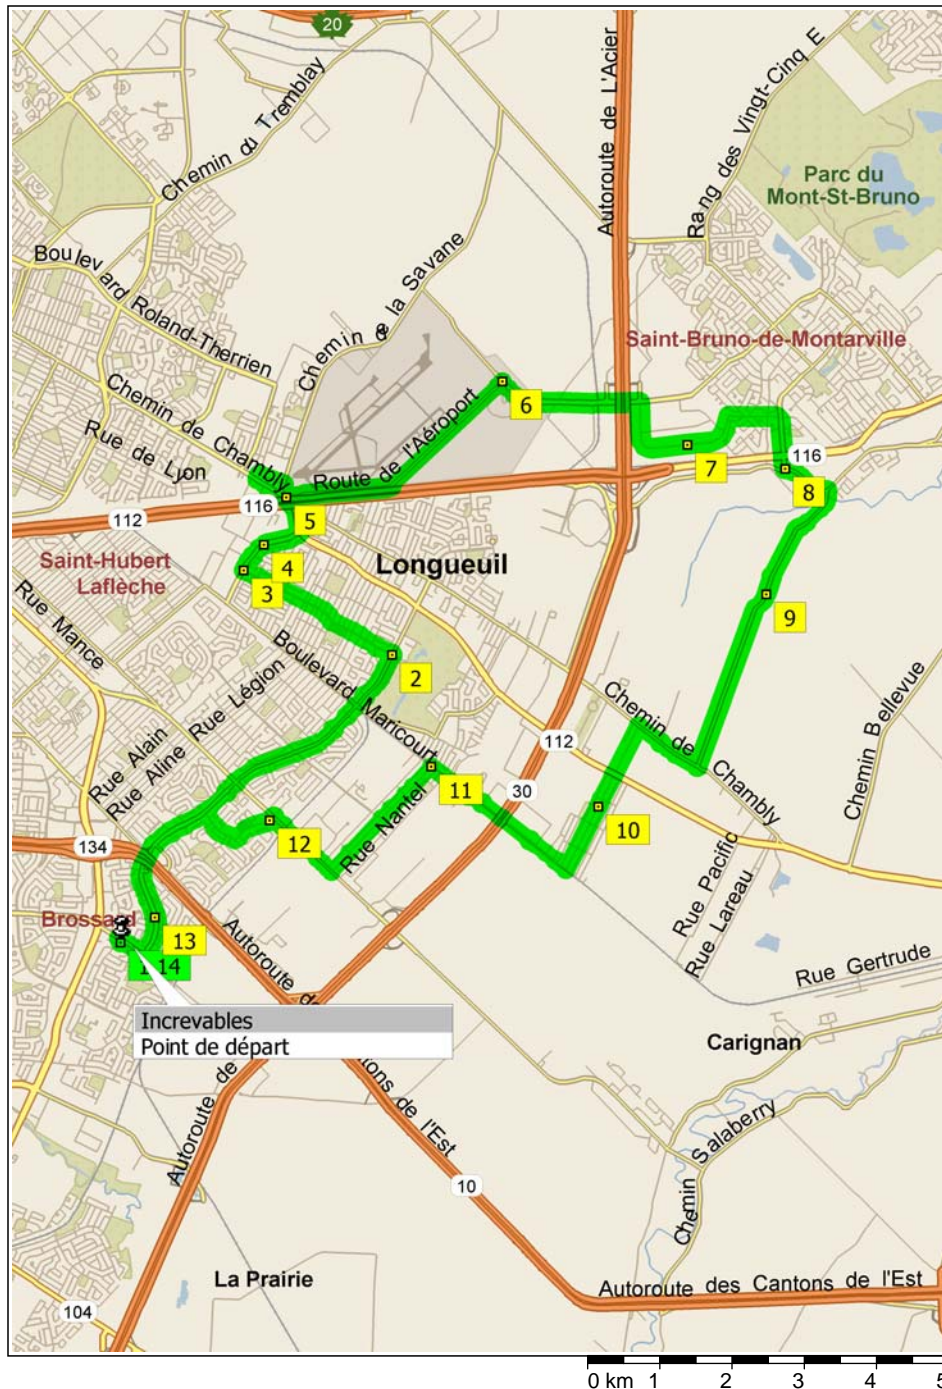

# merc\_aeroport-st-bruno\_40

38.3 kilometers; 3 hours, 6 minutes

09:00	0.0 km	<b>1</b> Depart Incevables on Local road(s) (North) for 40 m
09:00	0.1 km	Turn RIGHT (East) onto Boulevard Rome for 0.4 km
09:03	0.4 km	Turn LEFT (East) onto Boulevard Milan for 3.1 km
09:20	3.5 km	Bear RIGHT (North-East) onto Local road(s) for 10 m
09:20	3.5 km	Road name changes to Boulevard Gaetan-Boucher for 2.9 km
09:33	6.4 km	<b>2</b> At near Carignan, turn LEFT (North-West) onto Boulevard Davis for 2.4 km
09:42	8.8 km	<b>3</b> At near Longueuil, turn RIGHT (North) onto Boulevard Gareau for 0.5 km
09:44	9.3 km	<b>4</b> At Blvd Gareau, Longueuil QC, stay on Boulevard Gareau (East) for 0.6 km
09:47	9.8 km	Turn LEFT (North) onto RTE-112 [Boulevard Cousineau] for 0.5 km
09:50	10.3 km	Road name changes to Chemin de Chambly for 60 m
09:50	10.3 km	<b>5</b> At Amt-St-Hubert [4801 Route de l'Aéroport, St-Hubert, QC], stay on Chemin de Chambly (West) for 0.5 km
09:53	10.8 km	Turn RIGHT (North) onto Rue Legault, then immediately turn RIGHT (East) onto Chemin de la Savane for 0.4 km
09:55	11.2 km	Turn RIGHT (South) onto Route de l' Aéroport for 3.8 km
10:07	15.0 km	<b>6</b> At Blvd Clairevue, Longueuil QC, turn RIGHT (South-East) onto Boulevard Clairevue for 0.9 km
10:10	15.9 km	Road name changes to Boulevard Clairevue O for 1.1 km
10:14	17.0 km	Turn RIGHT (South) onto Rue Marie-Victorin for 1.2 km
10:18	18.2 km	<b>7</b> At 1735 Rue Marie-Victorin, Longueuil QC, stay on Rue Marie-Victorin (East) for 0.8 km
10:21	19.0 km	Road name changes to Rue de Chambly for 0.7 km
10:24	19.7 km	Take Local road(s) (RIGHT) onto Boulevard Seigneurial O for 0.8 km
10:28	20.4 km	<b>8</b> At Montée Sabourin, Longueuil QC, turn LEFT (East) onto Montée Sabourin for 0.7 km
10:31	21.1 km	Turn RIGHT (South) onto Boulevard le Grand O for 1.8 km
10:40	22.9 km	<b>9</b> At near Carignan, stay on Boulevard le Grand O (South) for 2.5 km
10:52	25.4 km	Turn RIGHT (West) onto Chemin de Chambly for 1.0 km