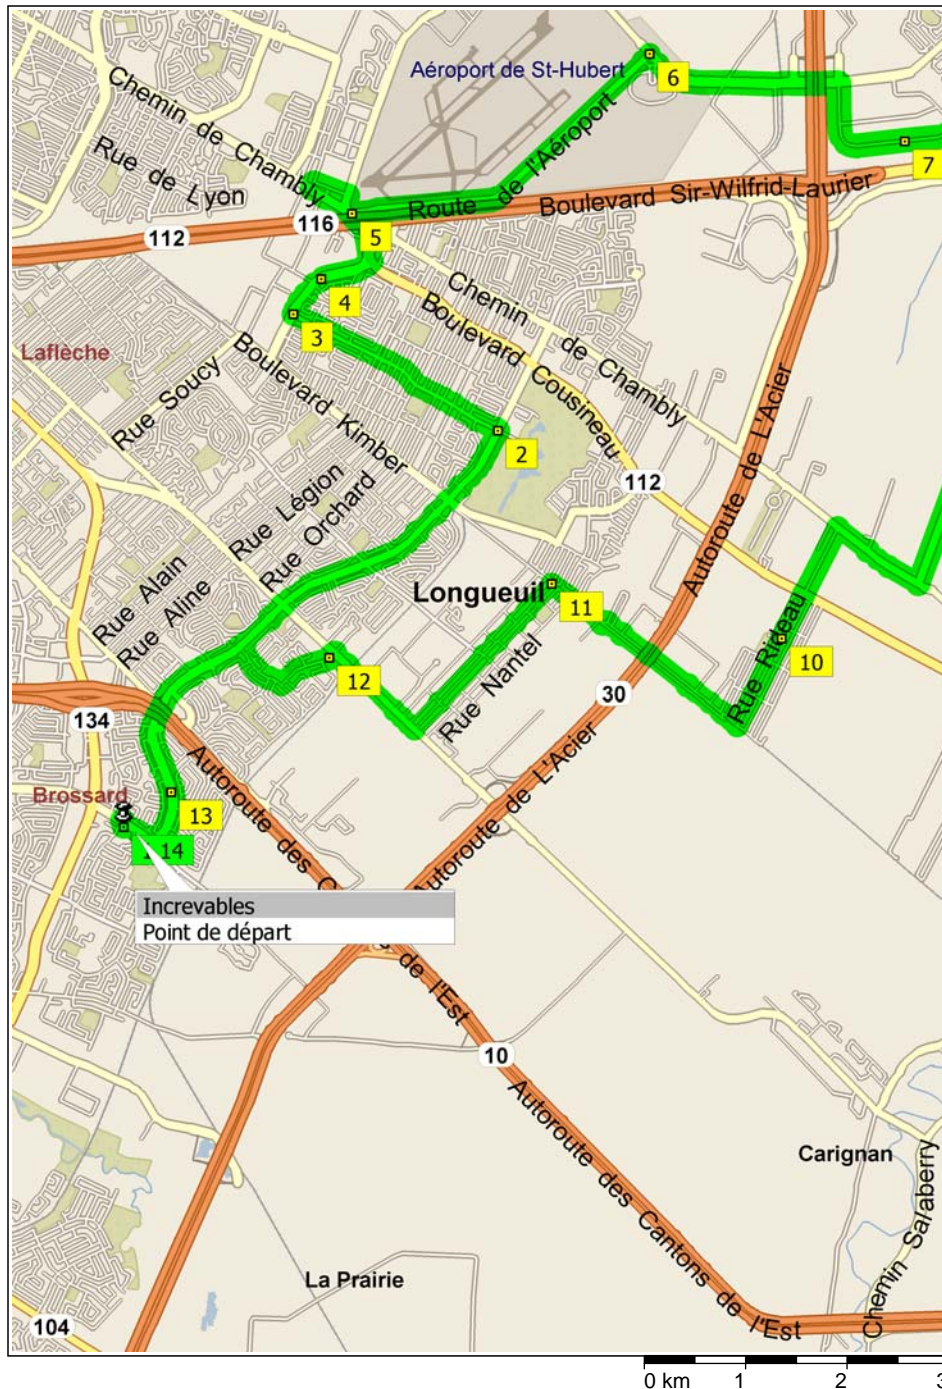

# merc\_aeroport-st-bruno\_40

38.3 kilometers; 3 hours, 6 minutes

09:00	0.0 km	<b>1</b> Depart Incevables on Local road(s) (North) for 40 m
09:00	0.1 km	Turn RIGHT (East) onto Boulevard Rome for 0.4 km
09:03	0.4 km	Turn LEFT (East) onto Boulevard Milan for 3.1 km
09:20	3.5 km	Bear RIGHT (North-East) onto Local road(s) for 10 m
09:20	3.5 km	Road name changes to Boulevard Gaetan-Boucher for 2.9 km
09:33	6.4 km	<b>2</b> At near Carignan, turn LEFT (North-West) onto Boulevard Davis for 2.4 km
09:42	8.8 km	<b>3</b> At near Longueuil, turn RIGHT (North) onto Boulevard Gareau for 0.5 km
09:44	9.3 km	<b>4</b> At Blvd Gareau, Longueuil QC, stay on Boulevard Gareau (East) for 0.6 km
09:47	9.8 km	Turn LEFT (North) onto RTE-112 [Boulevard Cousineau] for 0.5 km
09:50	10.3 km	Road name changes to Chemin de Chambly for 60 m
09:50	10.3 km	<b>5</b> At Amt-St-Hubert [4801 Route de l'Aéroport, St-Hubert, QC], stay on Chemin de Chambly (West) for 0.5 km
09:53	10.8 km	Turn RIGHT (North) onto Rue Legault, then immediately turn RIGHT (East) onto Chemin de la Savane for 0.4 km
09:55	11.2 km	Turn RIGHT (South) onto Route de l' Aéroport for 3.8 km
10:07	15.0 km	<b>6</b> At Blvd Clairevue, Longueuil QC, turn RIGHT (South-East) onto Boulevard Clairevue for 0.9 km
10:10	15.9 km	Road name changes to Boulevard Clairevue O for 1.1 km
10:14	17.0 km	Turn RIGHT (South) onto Rue Marie-Victorin for 1.2 km
10:18	18.2 km	<b>7</b> At 1735 Rue Marie-Victorin, Longueuil QC, stay on Rue Marie-Victorin (East) for 0.8 km
10:21	19.0 km	Road name changes to Rue de Chambly for 0.7 km
10:24	19.7 km	Take Local road(s) (RIGHT) onto Boulevard Seigneurial O for 0.8 km
10:28	20.4 km	<b>8</b> At Montée Sabourin, Longueuil QC, turn LEFT (East) onto Montée Sabourin for 0.7 km
10:31	21.1 km	Turn RIGHT (South) onto Boulevard le Grand O for 1.8 km
10:40	22.9 km	<b>9</b> At near Carignan, stay on Boulevard le Grand O (South) for 2.5 km
10:52	25.4 km	Turn RIGHT (West) onto Chemin de Chambly for 1.0 km