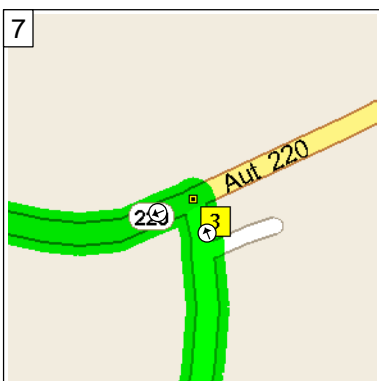

Magog - Mont Orford

81.5 kilometers; 4 hours, 30 minutes

09:00 0.0 km
Depart near Magog on HWY-112 [Rue Principale O] (East) for 1.1 km

09:03 1.1 km
Continue (East) on HWY-108 [HWY-112] for 0.2 km

09:04 1.3 km
At 308 HWY-108, Magog QC, turn LEFT (North) onto Rue des Pins for 2.0 km

09:11 3.3 km
Continue (North) on Local road(s) for 3.4 km

09:22 6.6 km
Bear RIGHT (East) onto Local road(s) for 5.9 km

09:42 12.6 km
Bear RIGHT (North) onto Local road(s) for 0.7 km

09:44 13.3 km
At near Deauville, turn LEFT (West) onto HWY-220 [Aut 220] for 14.2 km

10:27 27.4 km
At HWY-220, Bonsecours QC, turn LEFT (South) onto Local road(s) for 5.6 km

10:46 33.1 km
Bear RIGHT (South-West) onto Local road(s) for 7.3 km

11:10 40.4 km
Turn RIGHT (West) onto HWY-112 for 0.8 km