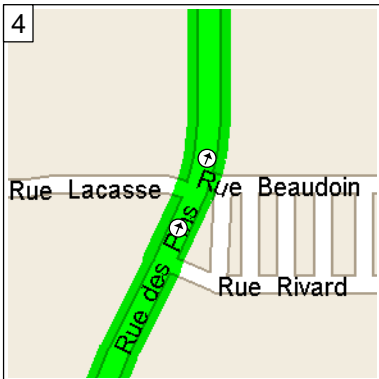

Magog - Mont Orford

81.5 kilometers; 4 hours, 30 minutes

09:00 0.0 km
Depart near Magog on HWY-112 [Rue Principale O] (East) for 1.1 km

09:03 1.1 km
Continue (East) on HWY-108 [HWY-112] for 0.2 km

09:04 1.3 km
At 308 HWY-108, Magog QC, turn LEFT (North) onto Rue des Pins for 2.0 km

09:11 3.3 km
Continue (North) on Local road(s) for 3.4 km

09:22 6.6 km
Bear RIGHT (East) onto Local road(s) for 5.9 km

09:42 12.6 km
Bear RIGHT (North) onto Local road(s) for 0.7 km

09:44 13.3 km
At near Deauville, turn LEFT (West) onto HWY-220 [Aut 220] for 14.2 km

10:27 27.4 km
At HWY-220, Bonsecours QC, turn LEFT (South) onto Local road(s) for 5.6 km

10:46 33.1 km
Bear RIGHT (South-West) onto Local road(s) for 7.3 km

11:10 40.4 km
Turn RIGHT (West) onto HWY-112 for 0.8 km

13:17 77.7 km
Bear RIGHT (East) onto Local
road(s) for 2.4 km

13:26 80.1 km
Turn RIGHT (East) onto
HWY-112 for 1.4 km

13:30 81.5 km
Arrive near Magog