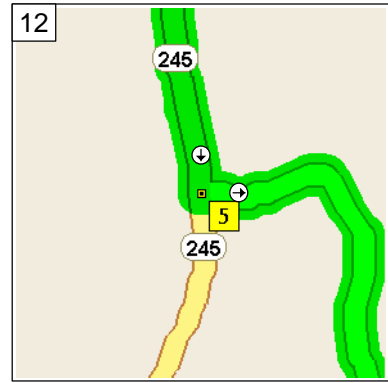

10:27 27.4 km
At HWY-220, Bonsecours QC, turn LEFT (South) onto Local road(s) for 5.6 km

10:46 33.1 km
Bear RIGHT (South-West) onto Local road(s) for 7.3 km

11:10 40.4 km
Turn RIGHT (West) onto HWY-112 for 0.8 km

11:13 41.2 km
Bear LEFT (South-West) onto HWY-245 for 6.5 km

11:33 47.7 km
At HWY-245, Bolton-Est QC, turn LEFT (East) onto Local road(s) for 6.8 km

11:56 54.6 km
Turn LEFT (East) onto Local road(s) for 1.1 km

12:26 62.7 km
Bear LEFT (North) onto Local
road(s) for 1.9 km

12:34 64.7 km
Turn RIGHT (East) onto Local
road(s) for 3.3 km

12:45 68.0 km
Bear LEFT (East) onto Local
road(s) for 4.4 km

13:00 72.3 km
Bear LEFT (North) onto Local
road(s) for 5.4 km