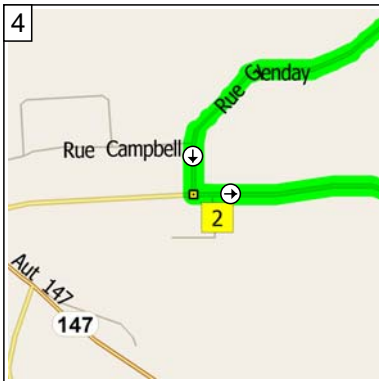

Lennoxville-Coaticook_115

114.5 kilometers; 6 hours, 19 minutes

09:00 0.0 km
Depart College Rue, Lennoxville QC on HWY-108 [Aut 108] (East) for 1.0 km

09:03 1.0 km
Bear RIGHT (South-East) onto Local road(s) for 1.1 km

09:07 2.1 km
Road name changes to Rue Glenday for 2.5 km

09:15 4.6 km
At Rue Glenday, Ascot QC, turn LEFT (East) onto Chemin Mitchell for 2.1 km

09:23 6.7 km
Road name changes to Local road(s) for 2.0 km

15:19 114.5 km
Arrive College Rue, Lennoxville QC