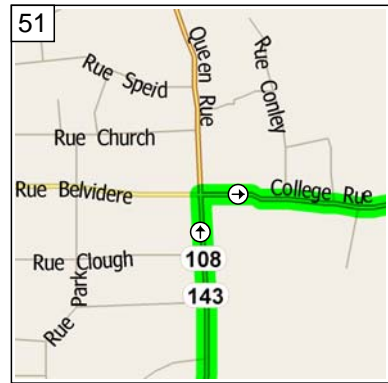

14:09 94.1 km
Turn LEFT (South) onto HWY-208 [Chemin De Hatley] for 1.1 km

14:13 95.2 km
Turn RIGHT (North-West) onto Chemin Veilleux for 2.5 km

14:22 97.7 km
Road name changes to Chemin De Compton for 2.3 km

14:30 100.0 km
Road name changes to Chemin Compton E for 2.0 km

14:37 102.0 km
Keep STRAIGHT onto Local road(s) for 0.8 km

14:40 102.8 km
At Principale S, Waterville QC, turn RIGHT (North) onto Principale S for 0.1 km

14:41 102.9 km
Road name changes to Chemin Carrier for 2.7 km

14:50 105.6 km
Turn LEFT (North) onto Local road(s) for 4.0 km

15:04 109.7 km
Keep STRAIGHT onto HWY-108 [HWY-143] for 4.1 km

15:16 113.8 km
Turn RIGHT (East) onto HWY-108 [College Rue] for 0.8 km

15:19 114.5 km
Arrive College Rue, Lennoxville QC