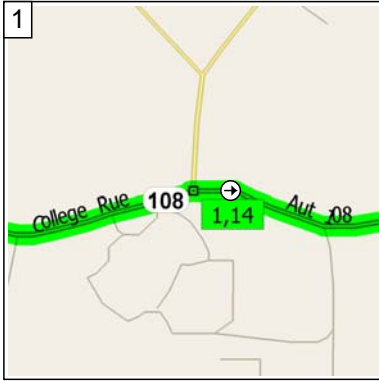

Lennoxville-Coaticook_115

114.5 kilometers; 6 hours, 19 minutes

09:00 0.0 km
Depart College Rue, Lennoxville QC on HWY-108 [Aut 108] (East) for 1.0 km

09:03 1.0 km
Bear RIGHT (South-East) onto Local road(s) for 1.1 km

09:07 2.1 km
Road name changes to Rue Glenday for 2.5 km

09:15 4.6 km
At Rue Glenday, Ascot QC, turn LEFT (East) onto Chemin Mitchell for 2.1 km

09:23 6.7 km
Road name changes to Local road(s) for 2.0 km

15:19 114.5 km
Arrive College Rue, Lennoxville QC