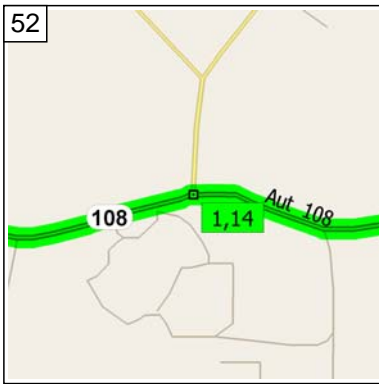

14:41 102.9 km
Road name changes to Chemin Carrier for 2.7 km

14:50 105.6 km
Turn LEFT (North) onto Local road(s) for 4.0 km

15:04 109.7 km
Keep STRAIGHT onto HWY-108 [HWY-143] for 4.1 km

15:16 113.8 km
Turn RIGHT (East) onto HWY-108 [College Rue] for 0.8 km

15:19 114.5 km
Arrive College Rue, Lennoxville QC