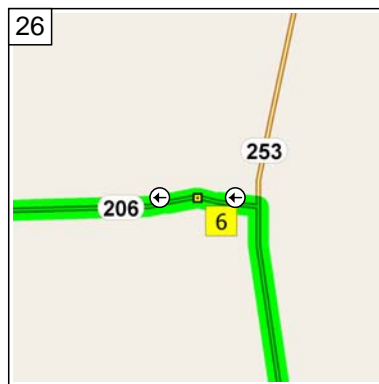

12:07 56.9 km
At HWY-206, Clifton-Partie-Est QC, stay on HWY-206 (West) for 8.7 km