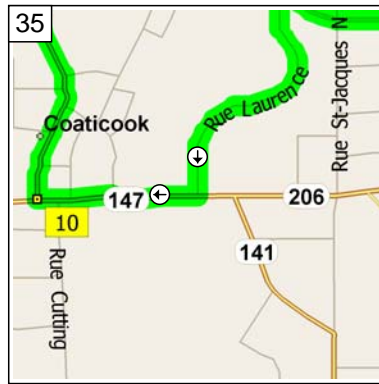

12:58 73.9 km
 At HWY-206, Compton QC,
 stay on HWY-206 (South) for
 2.1 km

13:05 76.0 km
 Turn RIGHT (West) onto
 Chemin De la Grande Ligne for
 0.6 km

13:08 76.6 km
 Turn LEFT (South-West) onto
 Local road(s) for 2.2 km

13:15 78.8 km
 At near Coaticook, stay on
 Local road(s) (West) for 0.3 km

13:16 79.1 km
 Keep STRAIGHT onto Rue
 Ste-Anne for 1.1 km

13:21 80.3 km
 Turn LEFT (South) onto Rue
 Laurence for 0.6 km

13:24 80.9 km
 Turn RIGHT (West) onto
 HWY-141 [HWY-147] for 0.3 km

13:25 81.3 km
 At near Coaticook, turn RIGHT
 (North) onto HWY-147 [Child
 Rue] for 2.1 km

13:32 83.4 km
Turn LEFT (North-West) onto Rue Thornton N for 1.2 km

13:36 84.6 km
At near Coaticook, turn RIGHT (North) onto Chemin Perras for 2.9 km