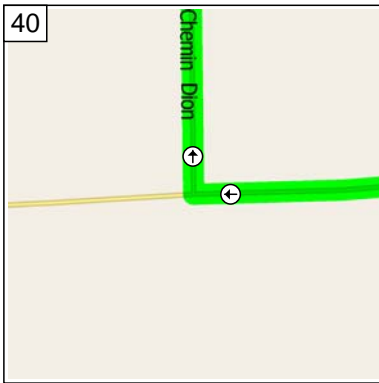

13:53 89.4 km
Turn RIGHT (North) onto Chemin Dion for 1.8 km