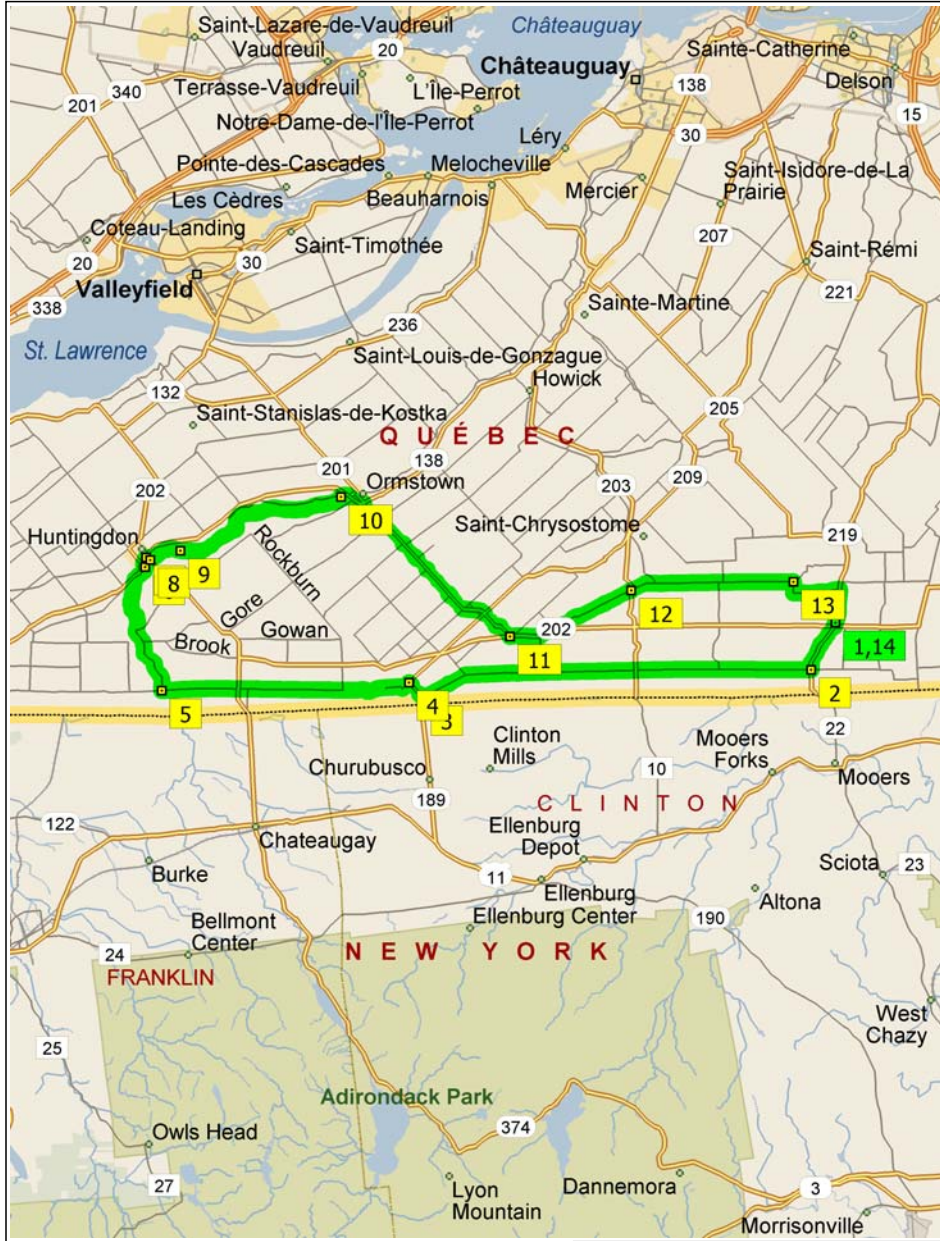

# Hemmingford - Huntingdon-115 km

114.5 kilometers; 2 hours, 34 minutes

09:00	0.0 km	<b>1</b> Depart HWY-219, Hemmingford QC on HWY-219 (South) for 3.6 km
09:02	3.6 km	<b>2</b> At HWY-219, Hemmingford QC, turn RIGHT (West) onto Local road(s) for 23.1 km
09:27	26.8 km	Bear LEFT (West) onto Local road(s) for 3.2 km
09:30	30.0 km	<b>3</b> At near Churubusco, stay on Local road(s) (North-West) for 0.3 km
09:31	30.3 km	Keep STRAIGHT onto HWY-209 for 0.8 km
09:32	31.1 km	Keep LEFT onto Local road(s) for 0.3 km
09:32	31.4 km	<b>4</b> At near Churubusco, stay on Local road(s) (South-West) for 1.8 km
09:35	33.1 km	Keep STRAIGHT onto 1st Concession for 9.9 km
09:46	43.0 km	Road name changes to Powerscourt for 5.1 km
09:52	48.2 km	<b>5</b> At Powerscourt, Hinchinbrooke QC, turn RIGHT (North) onto Athelstan for 3.6 km
09:56	51.8 km	Road name changes to Local road(s) for 0.1 km
09:57	51.9 km	Road name changes to Athelstan for 5.7 km
10:03	57.6 km	<b>6</b> At near Huntingdon, bear LEFT (North) onto Lorne for 0.3 km
10:04	57.9 km	Bear RIGHT (North) onto HWY-138 [HWY-202] for 0.4 km
10:05	58.3 km	<b>7</b> Arrive HWY-202, Huntingdon QC
10:35	58.3 km	Depart HWY-202, Huntingdon QC on HWY-202 (East) for 0.4 km
10:35	58.6 km	<b>8</b> At Fairview, Hinchinbrooke QC, turn LEFT (North-East) onto Fairview for 0.2 km
10:36	58.9 km	Bear RIGHT (East) onto Local road(s) for 0.4 km
10:36	59.3 km	Bear LEFT (North-East) onto Local road(s) for 60 m
10:37	59.4 km	Keep STRAIGHT onto Fairview for 1.6 km
10:39	61.0 km	<b>9</b> At near Huntingdon, stay on Fairview (East) for 4.8 km
10:45	65.8 km	Road name changes to Local road(s) for 0.2 km
10:46	66.0 km	Keep STRAIGHT onto Chemin Island for 7.2 km