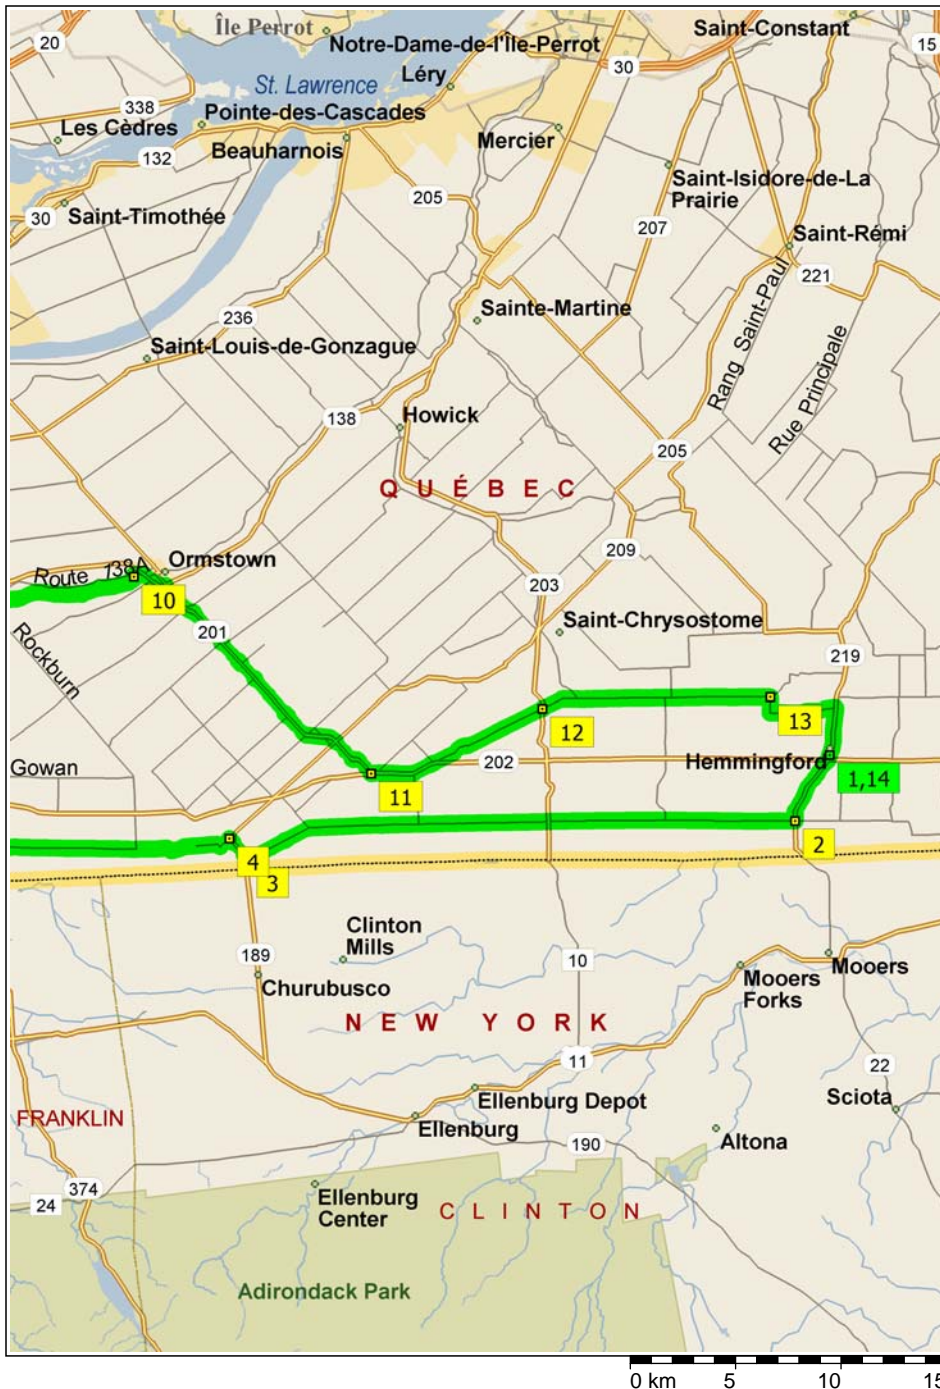

10:54	73.2 km	10	At Chemin Island, Saint-Malachie-d'Ormstown QC, stay on Chemin Island (North) for 70 m
10:55	73.2 km		Turn RIGHT (East) onto Route 138A for 0.5 km
10:56	73.7 km		Turn RIGHT (South-East) onto HWY-138 [Route 138] for 1.2 km
10:57	74.9 km		Turn RIGHT (South) onto HWY-201 [Route 201] for 13.6 km
11:07	88.6 km	11	At HWY-202, Franklin QC, bear LEFT (East) onto HWY-202 for 3.1 km
11:10	91.6 km		Keep LEFT onto Local road(s) for 5.8 km
11:16	97.4 km	12	At HWY-203, Saint-Jean-Chrysostome QC, stay on Local road(s) (East) for 6.2 km
11:23	103.7 km		Bear RIGHT (East) onto Local road(s) for 4.7 km
11:28	108.4 km		Turn RIGHT (South) onto Local road(s) for 10 m
11:28	108.4 km	13	At near Hemmingford, stay on Local road(s) (South) for 3.9 km
11:32	112.3 km		Turn RIGHT (South) onto HWY-219 for 2.3 km
11:34	114.5 km	14	Arrive HWY-219, Hemmingford QC