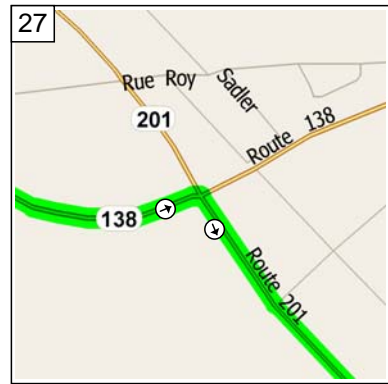

10:45 65.8 km
Road name changes to Local road(s) for 0.2 km

10:46 66.0 km
Keep STRAIGHT onto Chemin Island for 7.2 km

10:54 73.2 km
At Chemin Island, Saint-Malachie-d'Ormstown QC, stay on Chemin Island (North) for 70 m

10:55 73.2 km
Turn RIGHT (East) onto Route 138A for 0.5 km

10:56 73.7 km
Turn RIGHT (South-East) onto HWY-138 [Route 138] for 1.2 km

10:57 74.9 km
Turn RIGHT (South) onto HWY-201 [Route 201] for 13.6 km