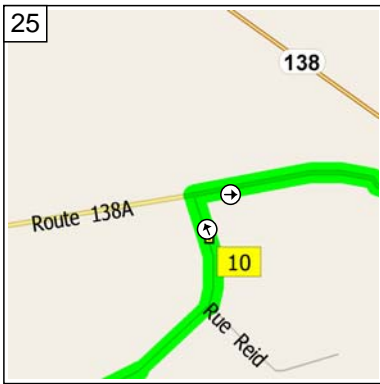

10:10:36 58.9 km
Bear RIGHT (East) onto Local road(s) for 0.4 km

10:36 59.3 km
Bear LEFT (North-East) onto Local road(s) for 60 m

10:37 59.4 km
Keep STRAIGHT onto Fairview for 1.6 km

10:39 61.0 km
At near Huntingdon, stay on Fairview (East) for 4.8 km

10:45 65.8 km
Road name changes to Local road(s) for 0.2 km

10:46 66.0 km
Keep STRAIGHT onto Chemin Island for 7.2 km

10:54 73.2 km
At Chemin Island, Saint-Malachie-d'Ormstown QC, stay on Chemin Island (North) for 70 m

10:55 73.2 km
Turn RIGHT (East) onto Route 138A for 0.5 km

10:56 73.7 km
Turn RIGHT (South-East) onto HWY-138 [Route 138] for 1.2 km

10:57 74.9 km
Turn RIGHT (South) onto HWY-201 [Route 201] for 13.6 km