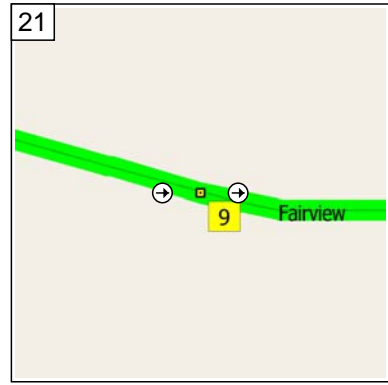

10:39 61.0 km
At near Huntingdon, stay on Fairview (East) for 4.8 km