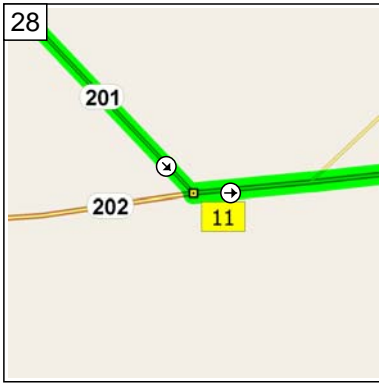

11:07 88.6 km
At HWY-202, Franklin QC, bear LEFT (East) onto HWY-202 for 3.1 km