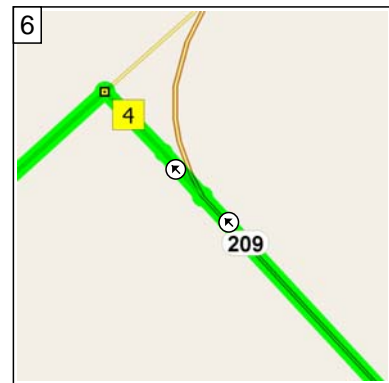

Hemmingford - Huntingdon-115 km

114.5 kilometers; 2 hours, 34 minutes

09:00 0.0 km
Depart HWY-219, Hemmingford QC on HWY-219 (South) for 3.6 km

09:02 3.6 km
At HWY-219, Hemmingford QC, turn RIGHT (West) onto Local road(s) for 23.1 km

09:27 26.8 km
Bear LEFT (West) onto Local road(s) for 3.2 km

09:30 30.0 km
At near Churubusco, stay on Local road(s) (North-West) for 0.3 km

09:31 30.3 km
Keep STRAIGHT onto HWY-209 for 0.8 km

09:32 31.1 km
Keep LEFT onto Local road(s) for 0.3 km

11:34 114.5 km
Arrive HWY-219, Hemmingford QC