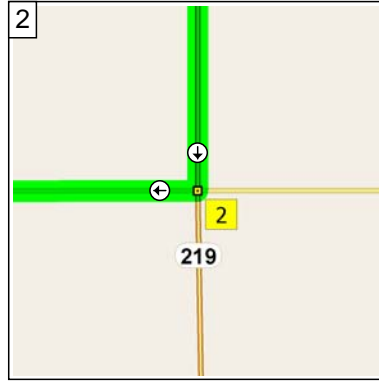

Hemmingford - Huntingdon-115 km

114.5 kilometers; 2 hours, 34 minutes

09:00 0.0 km
Depart HWY-219, Hemmingford QC on HWY-219 (South) for 3.6 km

09:02 3.6 km
At HWY-219, Hemmingford QC, turn RIGHT (West) onto Local road(s) for 23.1 km

09:27 26.8 km
Bear LEFT (West) onto Local road(s) for 3.2 km

09:30 30.0 km
At near Churubusco, stay on Local road(s) (North-West) for 0.3 km

09:31 30.3 km
Keep STRAIGHT onto HWY-209 for 0.8 km

09:32 31.1 km
Keep LEFT onto Local road(s) for 0.3 km

11:34 114.5 km
Arrive HWY-219, Hemmingford QC