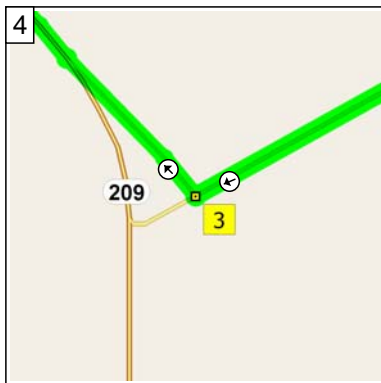

Hemmingford - Huntingdon-115 km

114.5 kilometers; 2 hours, 34 minutes

09:00 0.0 km
Depart HWY-219, Hemmingford QC on HWY-219 (South) for 3.6 km

09:02 3.6 km
At HWY-219, Hemmingford QC, turn RIGHT (West) onto Local road(s) for 23.1 km

09:27 26.8 km
Bear LEFT (West) onto Local road(s) for 3.2 km

09:30 30.0 km
At near Churubusco, stay on Local road(s) (North-West) for 0.3 km

09:31 30.3 km
Keep STRAIGHT onto HWY-209 for 0.8 km

09:32 31.1 km
Keep LEFT onto Local road(s) for 0.3 km

10:09:56 51.8 km
Road name changes to Local road(s) for 0.1 km

10:09:57 51.9 km
Road name changes to Athelstan for 5.7 km

10:10:03 57.6 km
At near Huntingdon, bear LEFT (North) onto Lorne for 0.3 km

10:10:04 57.9 km
Bear RIGHT (North) onto HWY-138 [HWY-202] for 0.4 km

11:34 114.5 km
Arrive HWY-219, Hemmingford QC