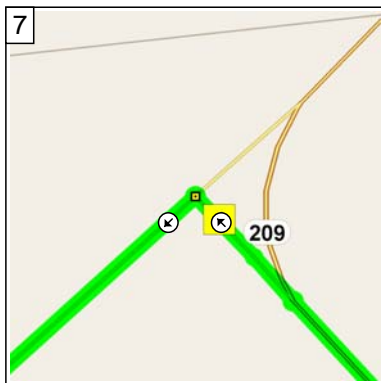

09:27 26.8 km
Bear LEFT (West) onto Local road(s) for 3.2 km

09:30 30.0 km
At near Churubusco, stay on Local road(s) (North-West) for 0.3 km

09:31 30.3 km
Keep STRAIGHT onto HWY-209 for 0.8 km

09:32 31.1 km
Keep LEFT onto Local road(s) for 0.3 km

10:09:56 51.8 km
Road name changes to Local road(s) for 0.1 km

10:09:57 51.9 km
Road name changes to Athelstan for 5.7 km

10:10:03 57.6 km
At near Huntingdon, bear LEFT (North) onto Lorne for 0.3 km

10:10:04 57.9 km
Bear RIGHT (North) onto HWY-138 [HWY-202] for 0.4 km