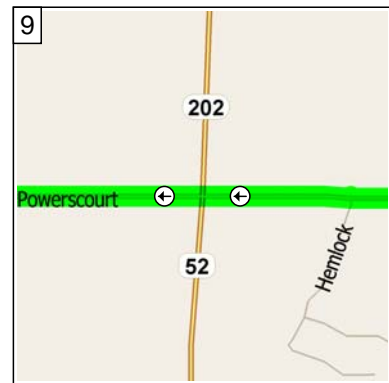

09:27 26.8 km
Bear LEFT (West) onto Local road(s) for 3.2 km

09:30 30.0 km
At near Churubusco, stay on Local road(s) (North-West) for 0.3 km

09:31 30.3 km
Keep STRAIGHT onto HWY-209 for 0.8 km

09:32 31.1 km
Keep LEFT onto Local road(s) for 0.3 km

09:32 31.4 km
At near Churubusco, stay on Local road(s) (South-West) for 1.8 km

09:35 33.1 km
Keep STRAIGHT onto 1st Concession for 9.9 km

09:46 43.0 km
Road name changes to Powerscourt for 5.1 km

10:09:52 48.2 km
At Powerscourt, Hinchinbrooke QC, turn RIGHT (North) onto Athelstan for 3.6 km