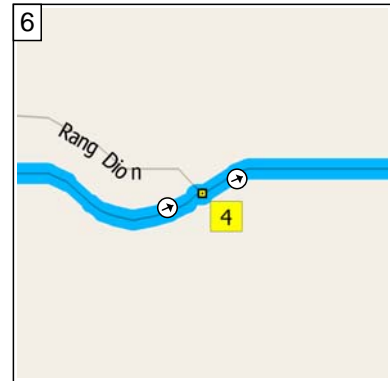

09:12 11.4 km
At near St-Alphonse, stay on Chemin Magenta W (East) for 5.4 km