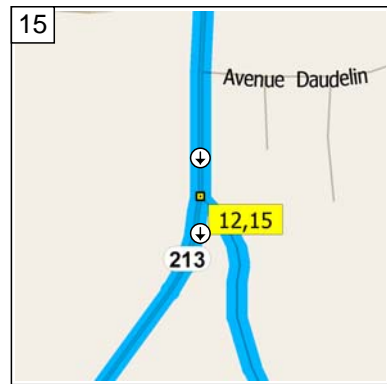

Farnham-Dunham (88 km)

87.8 kilometers; 1 hour, 32 minutes

09:00 0.0 km
 Depart 501 Rue de l'Hôtel-de-Ville, Farnham QC on Rte-235 [Rue Principale E] (South-East) for 0.2 km

09:00 0.2 km
 Turn LEFT (North) onto Rte-235 [Rue St-Paul] for 0.6 km

09:12 11.4 km
 At near St-Alphonse, stay on Chemin Magenta W (East) for 5.4 km

09:18 16.9 km
 At Chemin Magenta, Brigham QC, turn RIGHT (South) onto Rte-139 for 0.9 km

09:18 17.8 km
 At Avenue Fordyce, Brigham QC, turn RIGHT (West) onto Avenue Fordyce for 0.9 km

09:19 18.7 km
 At 256 Avenue Fordyce, Brigham QC, turn RIGHT (West) onto Avenue des Érables for 6.6 km

10
09:26 25.3 km
At 1028 Rte-104, Dunham QC,
turn LEFT (East) onto Rte-104
for 1.1 km

11
09:27 26.4 km
At 3294 Chemin Noiseux,
Dunham QC, turn RIGHT
(South) onto Chemin Noiseux
for 8.5 km

12
09:34 34.9 km
Turn RIGHT (South) onto
Chemin St-Joseph for 1.8 km

13
09:37 36.7 km
At 3529 Rte-202, Dunham QC,
turn RIGHT (South) onto
Rte-202 [Rue Principale S] for
1.2 km

14
09:39 37.9 km
At 3817 Rue Principale S,
Dunham QC, keep STRAIGHT
onto Rte-213 [Rue Principale S]
for 1.0 km