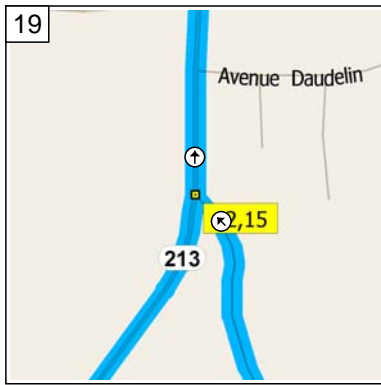

Farnham-Dunham (88 km)

87.8 kilometers; 1 hour, 32 minutes

09:00 0.0 km
 Depart 501 Rue de l'Hôtel-de-Ville, Farnham QC on Rte-235 [Rue Principale E] (South-East) for 0.2 km

09:00 0.2 km
 Turn LEFT (North) onto Rte-235 [Rue St-Paul] for 0.6 km

15
09:41 38.9 km
At 4029 Rue Principale S,
Dunham QC, stay on Rte-213
[Rue Principale S] (South) for
6.3 km

16
09:47 45.1 km
At 1 Chemin du Lac-Selby,
Frelighsburg QC, turn LEFT
(East) onto Chemin du
Lac-Selby [Lac-Selby Rd] for
1.6 km

17
09:48 46.7 km
Road name changes to Chemin
Selby for 3.5 km

18
09:52 50.3 km
At 5 Rue Wilkinson, Dunham
QC, stay on Chemin Selby
(North-West) for 2.7 km

09:54 53.0 km
At 4029 Rue Principale S, Dunham QC, bear RIGHT (North) onto Rte-213 [Rue Principale S] for 1.0 km

09:56 54.0 km
At 3817 Rue Principale S, Dunham QC, turn LEFT (West) onto Rte-202 [Chemin Bruce] for 9.7 km

10:04 63.6 km
At 55 Rue River, Stanbridge East QC, turn RIGHT (North) onto Rue River for 0.1 km