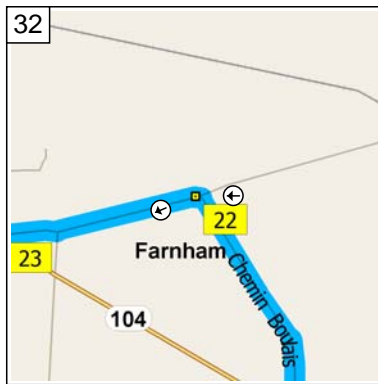

Farnham-Dunham (88 km)

87.8 kilometers; 1 hour, 32 minutes

09:00 0.0 km
 Depart 501 Rue de l'Hôtel-de-Ville, Farnham QC on Rte-235 [Rue Principale E] (South-East) for 0.2 km

09:00 0.2 km
 Turn LEFT (North) onto Rte-235 [Rue St-Paul] for 0.6 km

10:04 63.7 km
Road name changes to Route Bunker for 40 m

10:05 63.7 km
Road name changes to Rue River for 0.6 km

10:06 64.3 km
At near Stanbridge East, turn RIGHT (North) onto Rue Maple for 0.3 km

10:06 64.7 km
Road name changes to Chemin North for 3.0 km

10:09 67.7 km
Road name changes to 2E Rang S for 2.4 km

10:12 70.1 km
Turn RIGHT (East) onto Chemin de St-Ignace for 30 m

10:13 70.1 km
At 1513 Chemin de St-Ignace, St-Ignace-de-Stanbridge QC, return West on Chemin de St-Ignace for 2.9 km

10:15 73.0 km
At 899 Chemin de St-Ignace, St-Ignace-de-Stanbridge QC, turn RIGHT (North) onto Rang de l'Église N for 6.2 km

10:21 79.3 km
Road name changes to Chemin Boulais for 4.9 km

10:26 84.2 km
At 1903 Rte-104, Farnham QC, stay on Chemin Boulais (North) for 0.6 km