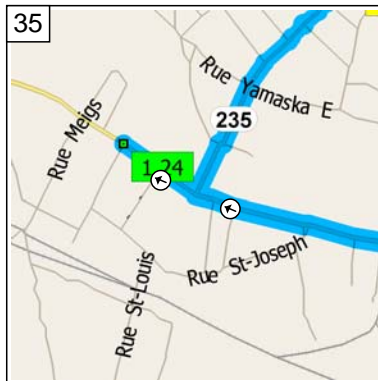

Farnham-Dunham (88 km)

87.8 kilometers; 1 hour, 32 minutes

09:00 0.0 km
 Depart 501 Rue de l'Hôtel-de-Ville, Farnham QC on Rte-235 [Rue Principale E] (South-East) for 0.2 km

09:00 0.2 km
 Turn LEFT (North) onto Rte-235 [Rue St-Paul] for 0.6 km

10:15 73.0 km
At 899 Chemin de St-Ignace, St-Ignace-de-Stanbridge QC, turn RIGHT (North) onto Rang de l'Église N for 6.2 km

10:21 79.3 km
Road name changes to Chemin Boulais for 4.9 km

10:26 84.2 km
At 1903 Rte-104, Farnham QC, stay on Chemin Boulais (North) for 0.6 km

10:26 84.8 km
At 1955 Chemin du Curé-Godbout, Farnham QC, bear LEFT (West) onto Chemin du Curé-Godbout for 0.5 km

10:26 85.2 km
At 1918 Chemin du Curé-Godbout, Farnham QC, stay on Chemin du Curé-Godbout (West) for 0.4 km

10:27 85.6 km
Bear RIGHT (North-West) onto Rue Principale E for 2.0 km

10:31 87.6 km
Keep STRAIGHT onto Rte-235 [Rue Principale E] for 0.2 km

10:32 87.8 km
Arrive 501 Rue de l'Hôtel-de-Ville, Farnham QC