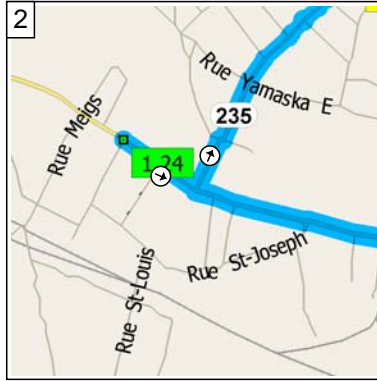

Farnham-Dunham (88 km)

87.8 kilometers; 1 hour, 32 minutes

09:00 0.0 km
 Depart 501 Rue de l'Hôtel-de-Ville, Farnham QC on Rte-235 [Rue Principale E] (South-East) for 0.2 km

09:00 0.2 km
 Turn LEFT (North) onto Rte-235 [Rue St-Paul] for 0.6 km

09:01 0.8 km
 At near Farnham, turn RIGHT (South-East) onto Boulevard Magenta E for 1.0 km

09:03 1.8 km
 Road name changes to Chemin Magenta (S) for 5.7 km

09:08 7.5 km
 At Chemin Magenta S, Ange-Gardien QC, stay on Chemin Magenta S (South-East) for 4.0 km

09:12 11.4 km
 At near St-Alphonse, stay on Chemin Magenta W (East) for 5.4 km

09:18 16.9 km
 At Chemin Magenta, Brigham QC, turn RIGHT (South) onto Rte-139 for 0.9 km

09:18 17.8 km
 At Avenue Fordyce, Brigham QC, turn RIGHT (West) onto Avenue Fordyce for 0.9 km

10:27 85.6 km
Bear RIGHT (North-West) onto Rue Principale E for 2.0 km

10:31 87.6 km
Keep STRAIGHT onto Rte-235 [Rue Principale E] for 0.2 km

10:32 87.8 km
Arrive 501 Rue de l'Hôtel-de-Ville, Farnham QC