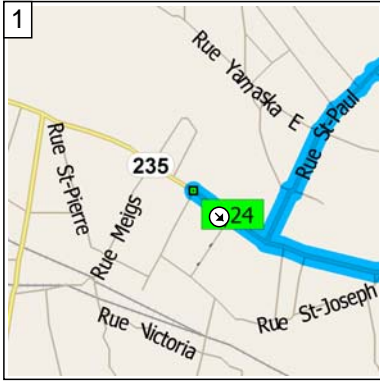

Farnham-Dunham (88 km)

87.8 kilometers; 1 hour, 32 minutes

09:00 0.0 km
 Depart 501 Rue de l'Hôtel-de-Ville, Farnham QC on Rte-235 [Rue Principale E] (South-East) for 0.2 km

09:00 0.2 km
 Turn LEFT (North) onto Rte-235 [Rue St-Paul] for 0.6 km

09:01 0.8 km
 At near Farnham, turn RIGHT (South-East) onto Boulevard Magenta E for 1.0 km

09:03 1.8 km
 Road name changes to Chemin Magenta (S) for 5.7 km

09:08 7.5 km
 At Chemin Magenta S, Ange-Gardien QC, stay on Chemin Magenta S (South-East) for 4.0 km

09:12 11.4 km
 At near St-Alphonse, stay on Chemin Magenta W (East) for 5.4 km

09:18 16.9 km
 At Chemin Magenta, Brigham QC, turn RIGHT (South) onto Rte-139 for 0.9 km

09:18 17.8 km
 At Avenue Fordyce, Brigham QC, turn RIGHT (West) onto Avenue Fordyce for 0.9 km

10:27 85.6 km
Bear RIGHT (North-West) onto Rue Principale E for 2.0 km

10:31 87.6 km
Keep STRAIGHT onto Rte-235 [Rue Principale E] for 0.2 km

10:32 87.8 km
Arrive 501 Rue de l'Hôtel-de-Ville, Farnham QC