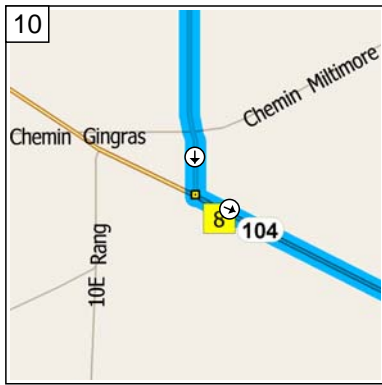

Farnham-Dunham (88 km)

87.8 kilometers; 1 hour, 32 minutes

09:00 0.0 km
 Depart 501 Rue de l'Hôtel-de-Ville, Farnham QC on Rte-235 [Rue Principale E] (South-East) for 0.2 km

09:00 0.2 km
 Turn LEFT (North) onto Rte-235 [Rue St-Paul] for 0.6 km

09:12 11.4 km
 At near St-Alphonse, stay on Chemin Magenta W (East) for 5.4 km

09:18 16.9 km
 At Chemin Magenta, Brigham QC, turn RIGHT (South) onto Rte-139 for 0.9 km

09:18 17.8 km
 At Avenue Fordyce, Brigham QC, turn RIGHT (West) onto Avenue Fordyce for 0.9 km

09:19 18.7 km
 At 256 Avenue Fordyce, Brigham QC, turn RIGHT (West) onto Avenue des Érables for 6.6 km

10
09:26 25.3 km
At 1028 Rte-104, Dunham QC,
turn LEFT (East) onto Rte-104
for 1.1 km

11
09:27 26.4 km
At 3294 Chemin Noiseux,
Dunham QC, turn RIGHT
(South) onto Chemin Noiseux
for 8.5 km

10:27 85.6 km
Bear RIGHT (North-West) onto Rue Principale E for 2.0 km

10:31 87.6 km
Keep STRAIGHT onto Rte-235 [Rue Principale E] for 0.2 km

10:32 87.8 km
Arrive 501 Rue de l'Hôtel-de-Ville, Farnham QC