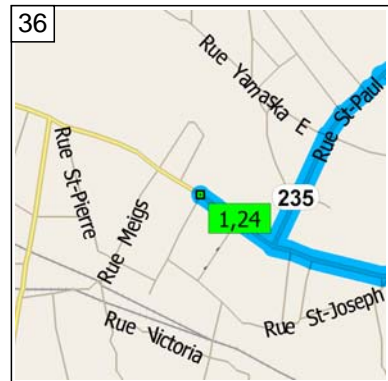

Farnham-Dunham (88 km)

87.8 kilometers; 1 hour, 32 minutes

09:00 0.0 km
 Depart 501 Rue de l'Hôtel-de-Ville, Farnham QC on Rte-235 [Rue Principale E] (South-East) for 0.2 km

09:00 0.2 km
 Turn LEFT (North) onto Rte-235 [Rue St-Paul] for 0.6 km

10:15 73.0 km
At 899 Chemin de St-Ignace, St-Ignace-de-Stanbridge QC, turn RIGHT (North) onto Rang de l'Église N for 6.2 km

10:21 79.3 km
Road name changes to Chemin Boulais for 4.9 km

10:26 84.2 km
At 1903 Rte-104, Farnham QC, stay on Chemin Boulais (North) for 0.6 km

10:26 84.8 km
At 1955 Chemin du Curé-Godbout, Farnham QC, bear LEFT (West) onto Chemin du Curé-Godbout for 0.5 km

10:26 85.2 km
At 1918 Chemin du Curé-Godbout, Farnham QC, stay on Chemin du Curé-Godbout (West) for 0.4 km

10:27 85.6 km
Bear RIGHT (North-West) onto Rue Principale E for 2.0 km

10:31 87.6 km
Keep STRAIGHT onto Rte-235 [Rue Principale E] for 0.2 km

10:32 87.8 km
Arrive 501 Rue de l'Hôtel-de-Ville, Farnham QC