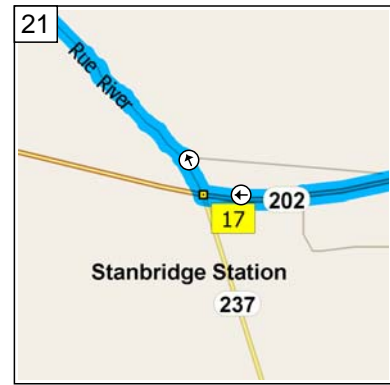

Farnham-Dunham (88 km)

87.8 kilometers; 1 hour, 32 minutes

09:00 0.0 km
 Depart 501 Rue de l'Hôtel-de-Ville, Farnham QC on Rte-235 [Rue Principale E] (South-East) for 0.2 km

09:00 0.2 km
 Turn LEFT (North) onto Rte-235 [Rue St-Paul] for 0.6 km

17
09:48 46.7 km
Road name changes to Chemin
Selby for 3.5 km

18
09:52 50.3 km
At 5 Rue Wilkinson, Dunham
QC, stay on Chemin Selby
(North-West) for 2.7 km

09:54 53.0 km
At 4029 Rue Principale S, Dunham QC, bear RIGHT (North) onto Rte-213 [Rue Principale S] for 1.0 km

09:56 54.0 km
At 3817 Rue Principale S, Dunham QC, turn LEFT (West) onto Rte-202 [Chemin Bruce] for 9.7 km

10:04 63.6 km
At 55 Rue River, Stanbridge East QC, turn RIGHT (North) onto Rue River for 0.1 km

10:04 63.7 km
Road name changes to Route Bunker for 40 m

10:05 63.7 km
Road name changes to Rue River for 0.6 km

10:06 64.3 km
At near Stanbridge East, turn RIGHT (North) onto Rue Maple for 0.3 km

10:06 64.7 km
Road name changes to Chemin North for 3.0 km