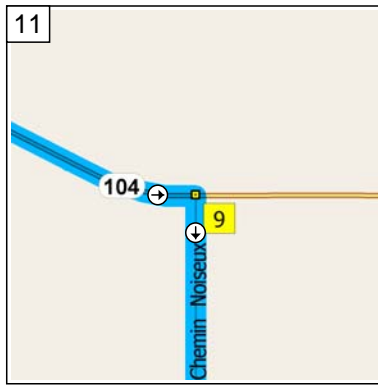

Farnham-Dunham (88 km)

87.8 kilometers; 1 hour, 32 minutes

09:00 0.0 km
 Depart 501 Rue de l'Hôtel-de-Ville, Farnham QC on Rte-235 [Rue Principale E] (South-East) for 0.2 km

09:00 0.2 km
 Turn LEFT (North) onto Rte-235 [Rue St-Paul] for 0.6 km

09:12 11.4 km
 At near St-Alphonse, stay on Chemin Magenta W (East) for 5.4 km

09:18 16.9 km
 At Chemin Magenta, Brigham QC, turn RIGHT (South) onto Rte-139 for 0.9 km

09:18 17.8 km
 At Avenue Fordyce, Brigham QC, turn RIGHT (West) onto Avenue Fordyce for 0.9 km

09:19 18.7 km
 At 256 Avenue Fordyce, Brigham QC, turn RIGHT (West) onto Avenue des Érables for 6.6 km

10
09:26 25.3 km
At 1028 Rte-104, Dunham QC,
turn LEFT (East) onto Rte-104
for 1.1 km

11
09:27 26.4 km
At 3294 Chemin Noiseux,
Dunham QC, turn RIGHT
(South) onto Chemin Noiseux
for 8.5 km

10:27 85.6 km
Bear RIGHT (North-West) onto Rue Principale E for 2.0 km

10:31 87.6 km
Keep STRAIGHT onto Rte-235 [Rue Principale E] for 0.2 km

10:32 87.8 km
Arrive 501 Rue de l'Hôtel-de-Ville, Farnham QC