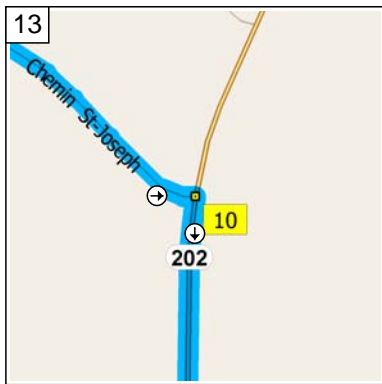

Farnham-Dunham (88 km)

87.8 kilometers; 1 hour, 32 minutes

09:00 0.0 km
 Depart 501 Rue de l'Hôtel-de-Ville, Farnham QC on Rte-235 [Rue Principale E] (South-East) for 0.2 km

09:00 0.2 km
 Turn LEFT (North) onto Rte-235 [Rue St-Paul] for 0.6 km

09:19 18.7 km
 At 256 Avenue Fordyce, Brigham QC, turn RIGHT (West) onto Avenue des Érables for 6.6 km

10
09:26 25.3 km
At 1028 Rte-104, Dunham QC,
turn LEFT (East) onto Rte-104
for 1.1 km

11
09:27 26.4 km
At 3294 Chemin Noiseux,
Dunham QC, turn RIGHT
(South) onto Chemin Noiseux
for 8.5 km

12
09:34 34.9 km
Turn RIGHT (South) onto
Chemin St-Joseph for 1.8 km

13
09:37 36.7 km
At 3529 Rte-202, Dunham QC,
turn RIGHT (South) onto
Rte-202 [Rue Principale S] for
1.2 km

14
09:39 37.9 km
At 3817 Rue Principale S,
Dunham QC, keep STRAIGHT
onto Rte-213 [Rue Principale S]
for 1.0 km

10:27 85.6 km
Bear RIGHT (North-West) onto Rue Principale E for 2.0 km

10:31 87.6 km
Keep STRAIGHT onto Rte-235 [Rue Principale E] for 0.2 km

10:32 87.8 km
Arrive 501 Rue de l'Hôtel-de-Ville, Farnham QC