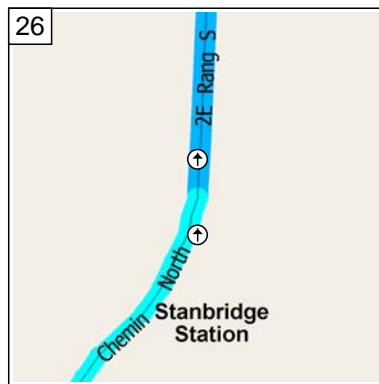

09:56 54.0 km
At 3817 Rue Principale S, Dunham QC, turn LEFT (West) onto Rte-202 [Chemin Bruce] for 9.7 km

10:04 63.6 km
At 55 Rue River, Stanbridge East QC, turn RIGHT (North) onto Rue River for 0.1 km

10:04 63.7 km
Road name changes to Route Bunker for 40 m

10:05 63.7 km
Road name changes to Rue River for 0.6 km

10:06 64.3 km
At near Stanbridge East, turn RIGHT (North) onto Rue Maple for 0.3 km

10:06 64.7 km
Road name changes to Chemin North for 3.0 km

10:09 67.7 km
Road name changes to 2E Rang S for 2.4 km

10:12 70.1 km
Turn RIGHT (East) onto Chemin de St-Ignace for 30 m

10:13 70.1 km
At 1513 Chemin de St-Ignace, St-Ignace-de-Stanbridge QC, return West on Chemin de St-Ignace for 2.9 km