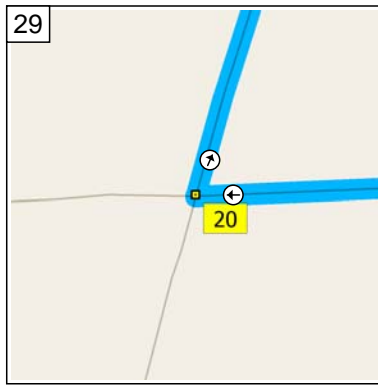

10:15 73.0 km
At 899 Chemin de St-Ignace, St-Ignace-de-Stanbridge QC, turn RIGHT (North) onto Rang de l'Église N for 6.2 km