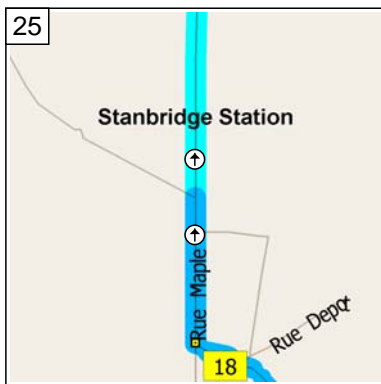

Farnham-Dunham (88 km)

87.8 kilometers; 1 hour, 32 minutes

09:00 0.0 km
 Depart 501 Rue de l'Hôtel-de-Ville, Farnham QC on Rte-235 [Rue Principale E] (South-East) for 0.2 km

09:00 0.2 km
 Turn LEFT (North) onto Rte-235 [Rue St-Paul] for 0.6 km

09:56 54.0 km
At 3817 Rue Principale S, Dunham QC, turn LEFT (West) onto Rte-202 [Chemin Bruce] for 9.7 km

10:04 63.6 km
At 55 Rue River, Stanbridge East QC, turn RIGHT (North) onto Rue River for 0.1 km

10:04 63.7 km
Road name changes to Route Bunker for 40 m

10:05 63.7 km
Road name changes to Rue River for 0.6 km

10:06 64.3 km
At near Stanbridge East, turn RIGHT (North) onto Rue Maple for 0.3 km

10:06 64.7 km
Road name changes to Chemin North for 3.0 km