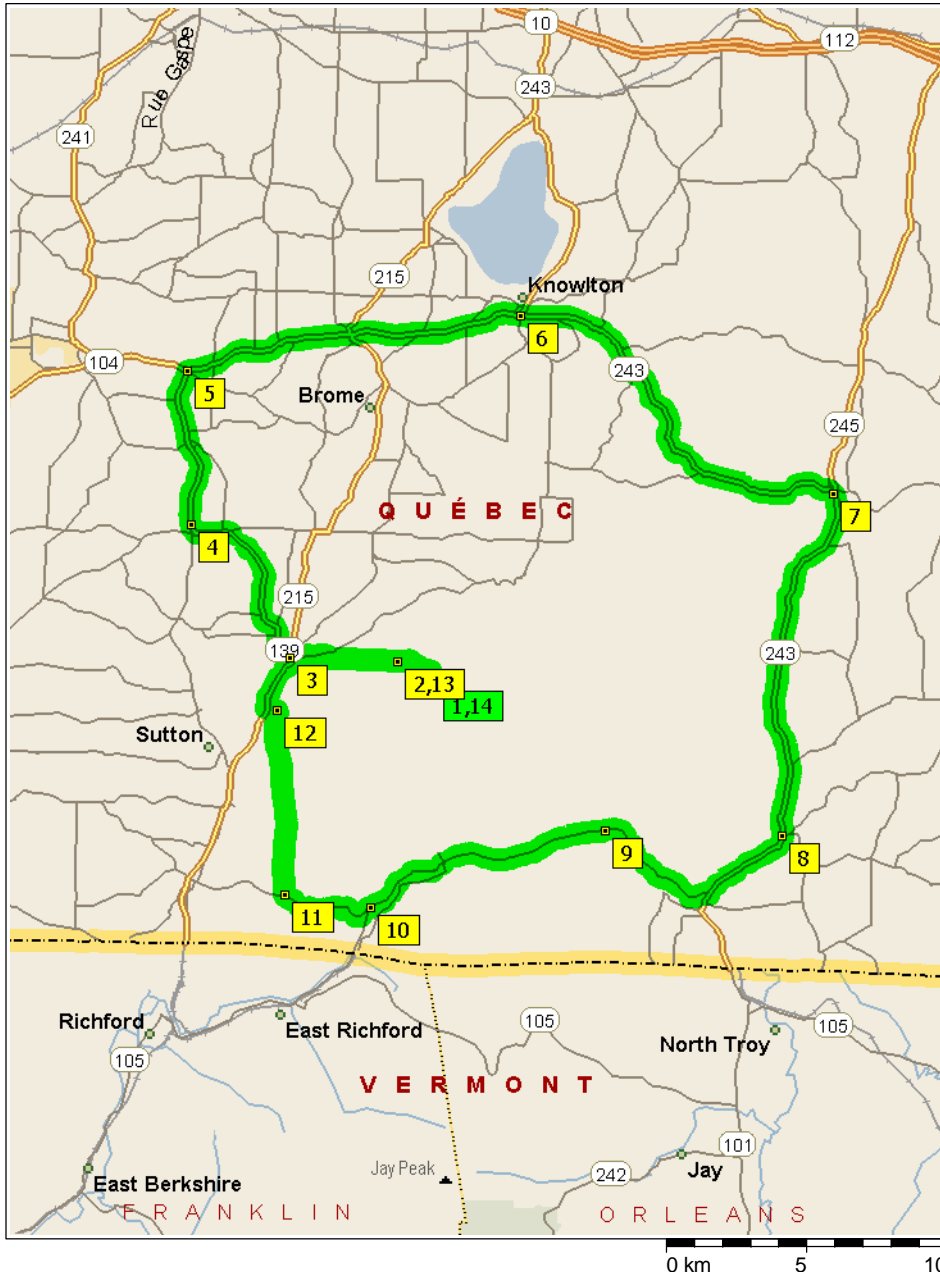

# Défi Vélo Mag

96.2 kilometers; 4 hours, 24 minutes

09:00	0.0 km	<b>1</b> Depart near Sutton on Local road(s) (North-West) for 1.7 km
09:04	1.7 km	Bear LEFT (West) onto Local road(s) for 0.4 km
09:05	2.1 km	Bear LEFT (West) onto Local road(s) for 0.5 km
09:07	2.6 km	<b>2</b> At near Sutton, stay on Local road(s) (West) for 3.3 km
09:15	5.8 km	Bear LEFT (West) onto Local road(s) for 0.6 km
09:17	6.4 km	Continue (West) on HWY-215 for 80 m
09:18	6.5 km	<b>3</b> At HWY-139, Sutton QC, bear RIGHT (North) onto HWY-139 for 6.9 km
09:37	13.4 km	<b>4</b> At near Brome, stay on HWY-139 (North) for 5.8 km
09:52	19.2 km	<b>5</b> At HWY-139, Lac-Brome QC, bear RIGHT (East) onto HWY-104 for 12.3 km
10:26	31.6 km	<b>6</b> At HWY-104, Lac-Brome QC, continue (East) on HWY-243 for 14.7 km
11:06	46.2 km	<b>7</b> At HWY-243, Bolton-Est QC, stay on HWY-243 (South-East) for 13.1 km
11:42	59.3 km	<b>8</b> At HWY-243, Potton QC, stay on HWY-243 (South) for 3.5 km
11:52	62.8 km	Bear RIGHT (West) onto Local road(s) for 4.7 km
12:05	67.5 km	<b>9</b> At near North Troy, stay on Local road(s) (West) for 3.3 km
12:14	70.8 km	Bear LEFT (West) onto Local road(s) for 2.9 km
12:21	73.7 km	Bear LEFT (South-West) onto Local road(s) for 3.2 km
12:30	76.9 km	<b>10</b> At near Stevens Mills, stay on Local road(s) (West) for 2.3 km
12:36	79.2 km	Bear RIGHT (West) onto Local road(s) for 0.7 km
12:38	79.9 km	Bear RIGHT (North-West) onto Local road(s) for 0.8 km
12:40	80.6 km	<b>11</b> At near Stevens Mills, stay on Local road(s) (North) for 2.6 km
12:47	83.2 km	Bear LEFT (North) onto Local road(s) for 2.2 km
12:53	85.4 km	Bear LEFT (North) onto Local road(s) for 1.9 km

0 km 1 2