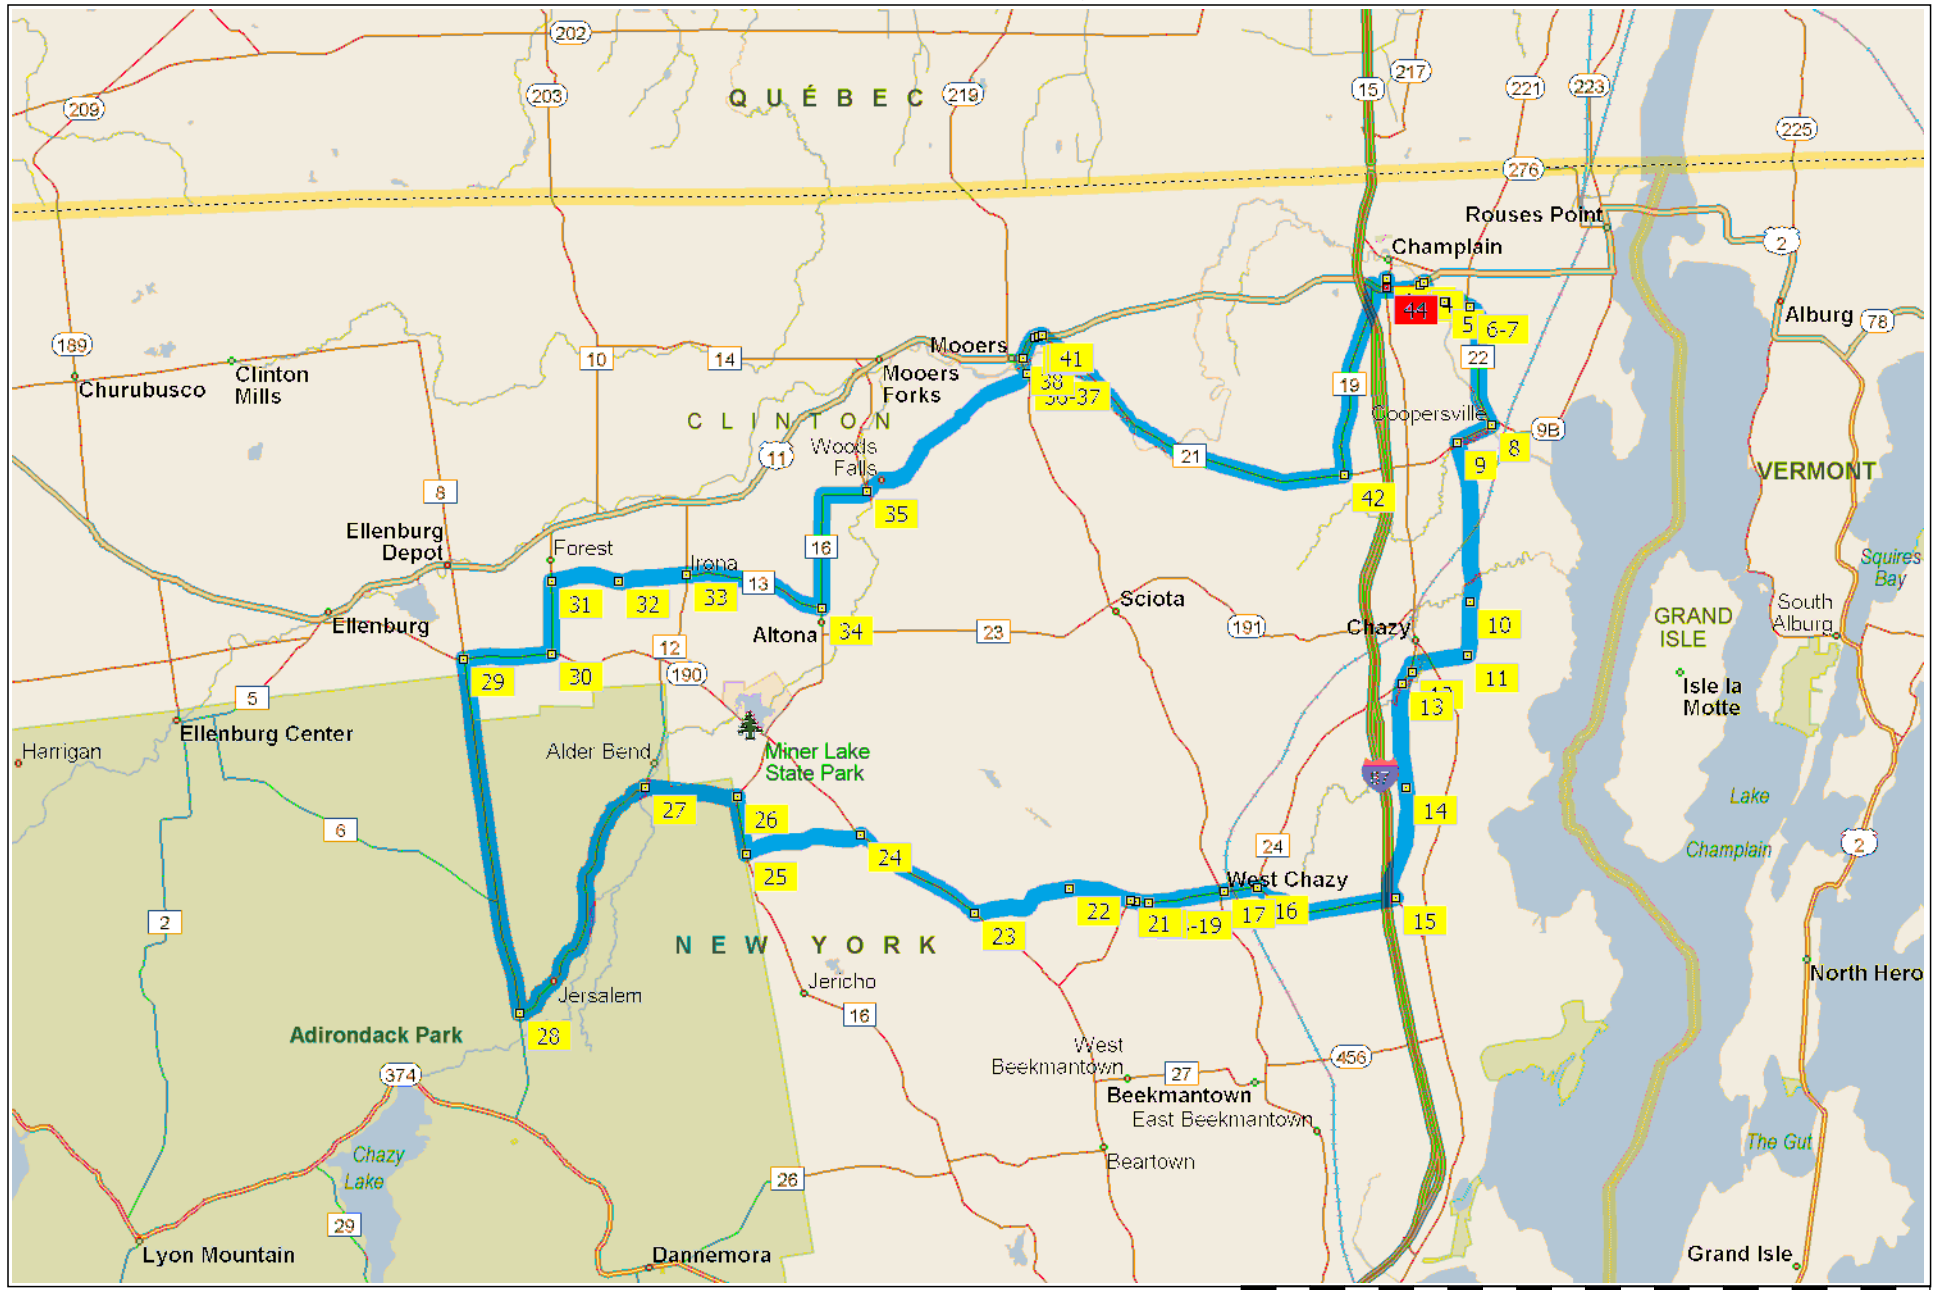

champlain-west Chazy 108km

Copyright © and (P) 1988–2009 Microsoft Corporation and/or its suppliers. All rights reserved. <http://www.microsoft.com/streets/>
Certain mapping and direction data © 2009 NAVTEQ. All rights reserved. The Data for areas of Canada includes information taken with permission from Canadian authorities, including: © Her Majesty the Queen in Right of Canada, © Queen's Printer for Ontario. NAVTEQ and NAVTEQ ON BOARD are trademarks of NAVTEQ. © 2009 Tele Atlas North America, Inc. All rights reserved. Tele Atlas and Tele Atlas North America are trademarks of Tele Atlas, Inc. © 2009 by Applied Geographic Systems. All rights reserved.