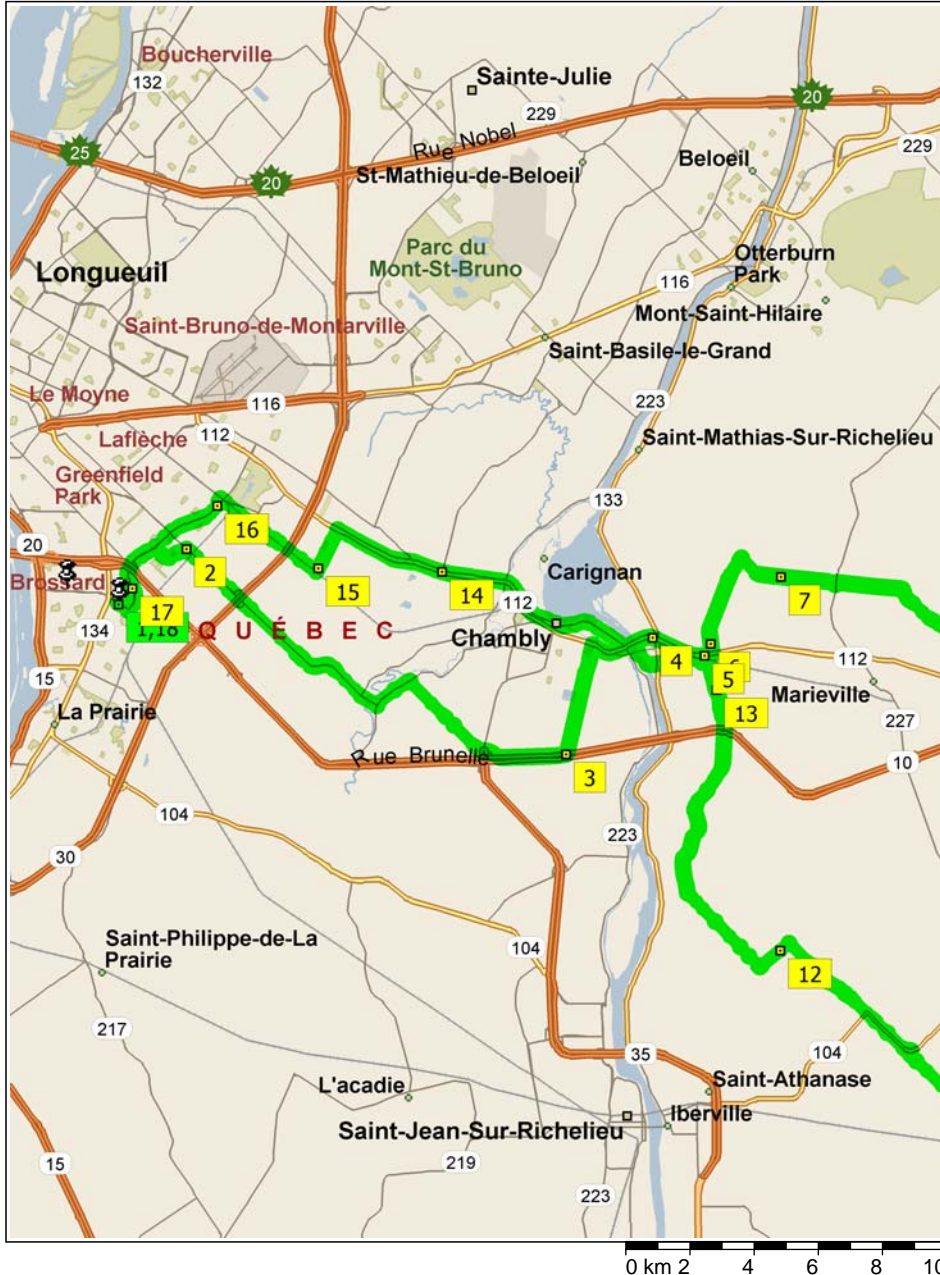

# Chambly\_Farnham ( 125 km )

125.6 kilometers; 7 hours, 2 minutes

09:00	0.0 km	<b>1</b> Depart Incevables on Local road(s) (North) for 40 m
09:00	0.1 km	Turn RIGHT (East) onto Boulevard Rome for 0.4 km
09:03	0.4 km	Turn LEFT (East) onto Boulevard Milan for 2.5 km
09:17	2.9 km	Turn RIGHT (South-East) onto Avenue Bienvenue for 0.6 km
09:19	3.5 km	Turn LEFT (North-East) onto Avenue Baudelaire for 0.6 km
09:21	4.1 km	<b>2</b> At near La Prairie, turn RIGHT (South-East) onto Boulevard Grande-Allée for 5.3 km
09:41	9.5 km	Road name changes to Chemin Grande-Allée for 2.6 km
09:52	12.0 km	Turn LEFT (North) onto Chemin Salaberry for 1.3 km
09:59	13.4 km	Turn RIGHT (South) onto Chemin de la Grande-Ligne for 3.2 km
10:10	16.6 km	Road name changes to Rue Briand for 0.3 km
10:11	16.9 km	Keep STRAIGHT onto Rue de Champlain for 2.3 km
10:19	19.2 km	<b>3</b> At near Chambly, road name changes to Boulevard Industriel for 3.5 km
10:30	22.7 km	Turn RIGHT (East) onto RTE-112 [RTE-223] for 2.0 km
10:40	24.8 km	<b>4</b> At near Richelieu, stay on RTE-112 [Boulevard Richelieu] (East) for 1.7 km
10:48	26.5 km	Turn RIGHT (South) onto Rang de la Savane for 10 m
10:48	26.5 km	<b>5</b> At near Richelieu, return North on Rang de la Savane for 10 m
10:49	26.5 km	Turn RIGHT (East) onto RTE-112 for 0.3 km
10:50	26.8 km	Turn LEFT (North) onto Chemin du Cordon for 0.3 km
10:50	27.1 km	<b>6</b> At near Richelieu, stay on Chemin du Cordon (North) for 2.9 km
10:55	30.0 km	Turn RIGHT (South-East) onto Chemin des Quarante for 1.4 km
10:58	31.4 km	<b>7</b> At near Marieville, stay on Chemin des Quarante (East) for 1.8 km
11:01	33.2 km	Rest break (15 mins)