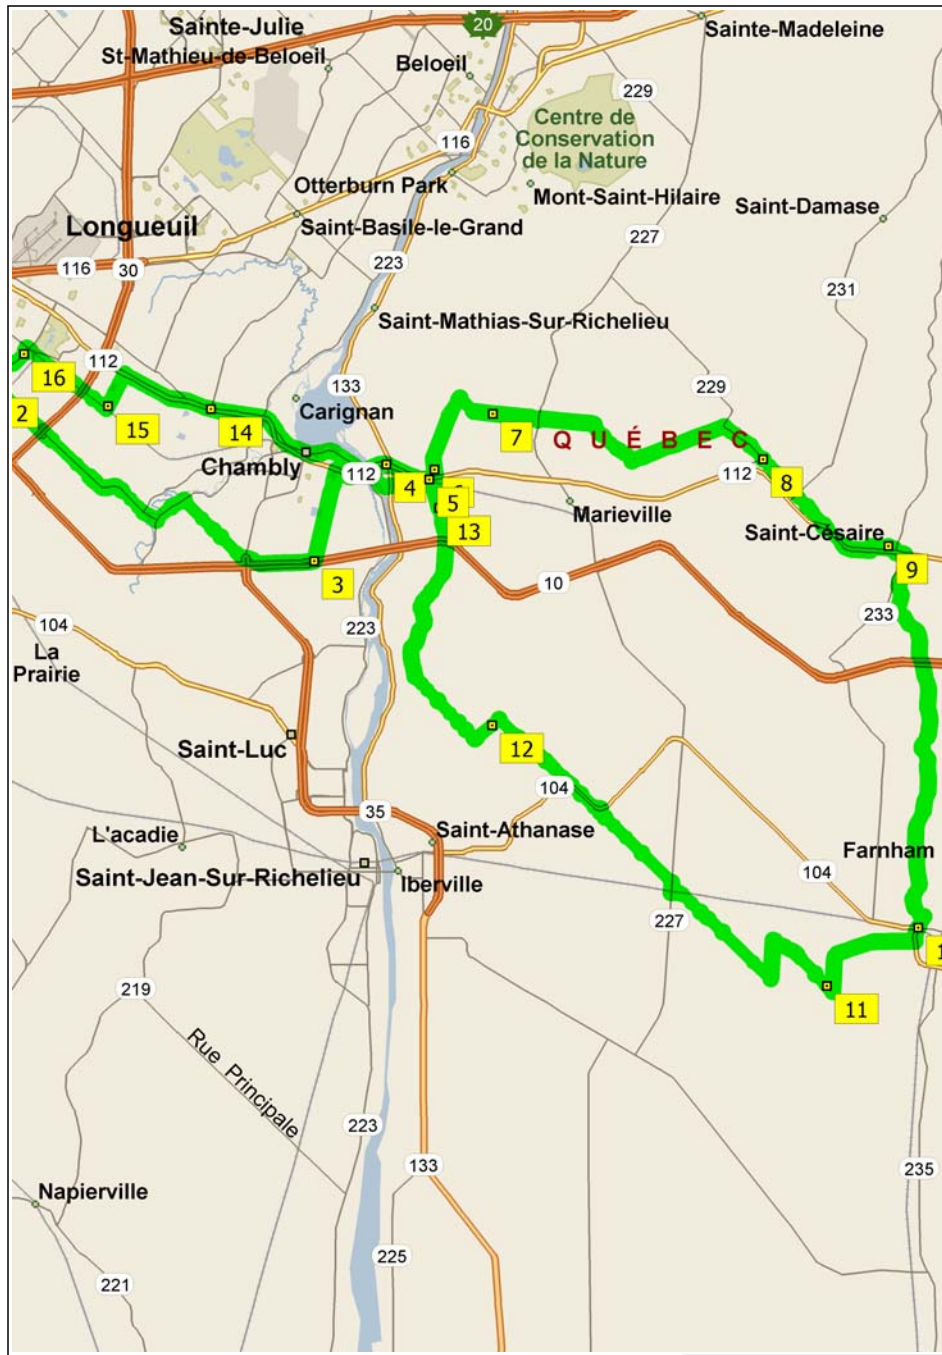

12:44	68.9 km	Road name changes to 11E Rang No for 1.5 km
12:47	70.4 km	Turn RIGHT (North-West) onto Rang du Lac for 0.3 km
12:47	70.7 km	11 At near Farnham, stay on Rang du Lac (North-West) for 2.7 km
12:52	73.4 km	Turn LEFT (South) onto 9E Rang for 1.5 km
12:55	74.9 km	Turn RIGHT (North-West) onto Montée de Versailles (E) for 5.0 km
13:04	79.9 km	Turn RIGHT (North) onto RTE-227 [Rang de Versailles] for 0.4 km
13:05	80.3 km	Bear LEFT (North-West) onto Montée de Versailles O for 3.5 km
13:11	83.8 km	Road name changes to Montée de Versailles W for 0.4 km
13:13	84.2 km	Turn LEFT (West) onto RTE-104 for 1.1 km
13:16	85.3 km	Rest break (15 mins)
13:31	85.3 km	Stay on RTE-104 [Rue St-Joseph] (North-West) for 0.8 km
13:36	86.0 km	Keep STRAIGHT onto Montée du Grand-Bois for 3.3 km
13:43	89.3 km	Road name changes to 3E Rang No for 0.3 km
13:44	89.7 km	12 At near Saint-Jean, stay on 3E Rang No (West) for 0.8 km
13:46	90.5 km	Turn RIGHT (North-West) onto Rang des 54 for 2.0 km
13:49	92.5 km	Road name changes to Rang des Cinquante-Quatre for 1.3 km
13:52	93.7 km	Bear RIGHT (North) onto Rang de la Savane for 6.8 km
14:03	100.5 km	13 At near Richelieu, stay on Rang de la Savane (North) for 1.0 km
14:05	101.5 km	Turn LEFT (South) onto Chemin de Marieville for 2.0 km
14:10	103.5 km	Bear RIGHT (North-West) onto 1E Rue for 0.8 km
14:13	104.3 km	Turn LEFT (West) onto RTE-112 [Boulevard Richelieu] for 0.4 km
14:15	104.6 km	Turn RIGHT (North) onto Avenue Bourgogne for 4.1 km
14:35	108.8 km	Merge onto RTE-112 [RTE-223] for 2.5 km
14:43	111.2 km	14 At RTE-112, Carignan QC, stay on RTE-112 [Chemin de Chambly] (West) for 3.5 km