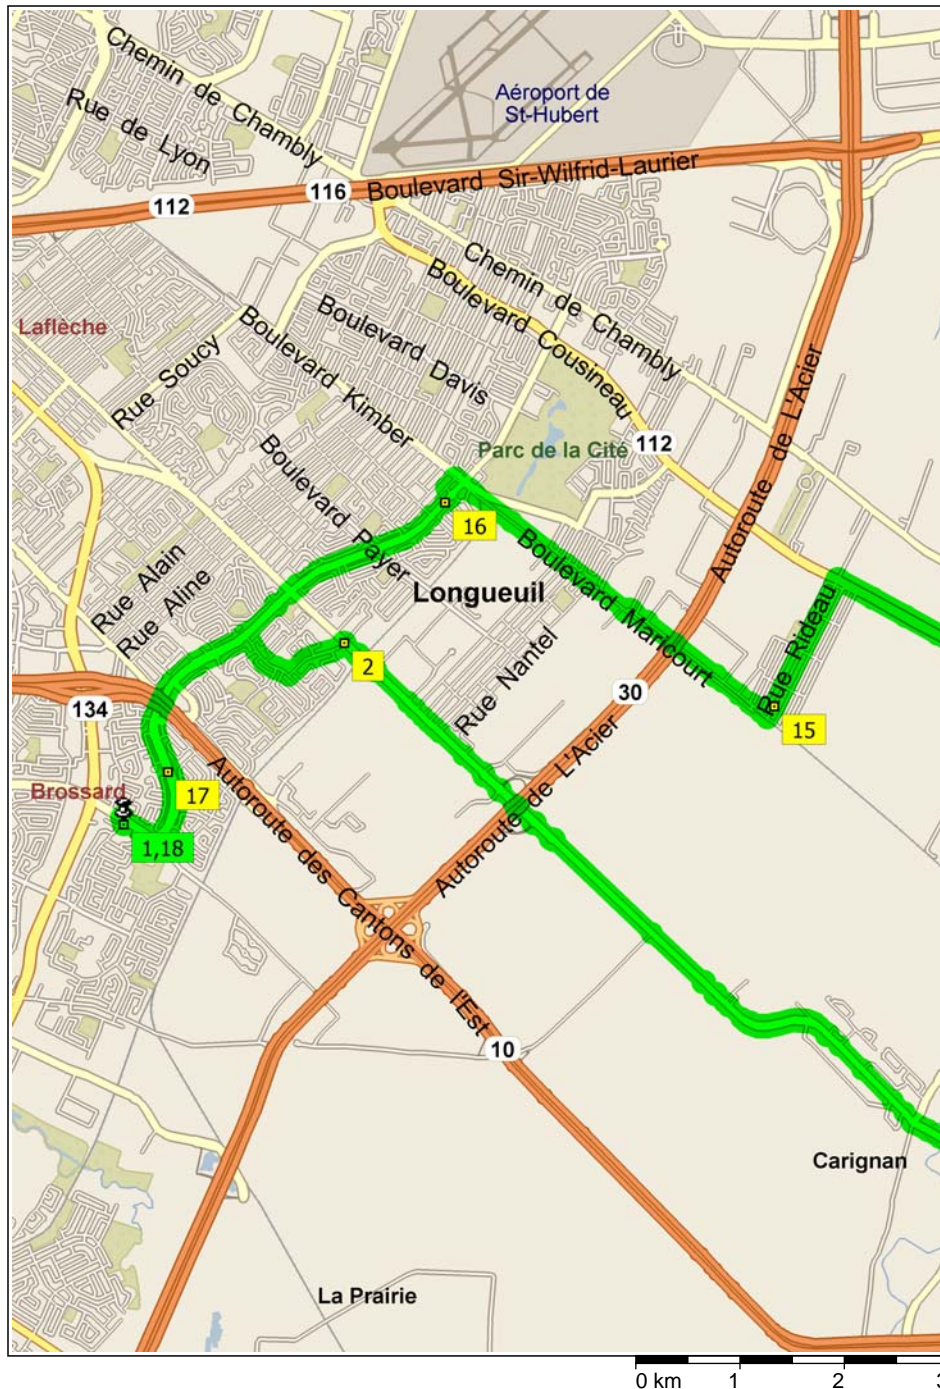

- 14:54 114.8 km Turn LEFT (South) onto Boulevard Mountainview for 1.4 km
- 15:02 116.1 km **15** At near Carignan, stay on Boulevard Mountainview (South-West) for 0.1 km
- 15:03 116.3 km Turn RIGHT (North-West) onto Boulevard Kimber for 1.7 km
- 15:09 118.0 km Turn RIGHT (North-West) onto Boulevard Maricourt for 2.1 km
- 15:16 120.1 km Turn LEFT (South-West) onto Rue Forgues, then immediately turn LEFT (South) onto Avenue Brabant for 0.2 km
- 15:18 120.3 km Bear RIGHT (South-West) onto Boulevard Gaetan-Boucher for 70 m
- 15:18 120.4 km **16** At near La Prairie, stay on Boulevard Gaetan-Boucher (South-West) for 1.7 km
- 15:27 122.1 km Road name changes to Local road(s) for 10 m
- 15:27 122.1 km Bear RIGHT (West) onto Boulevard Milan for 0.9 km
- 15:31 123.0 km Rest break (15 mins)
- 15:46 123.0 km Stay on Boulevard Milan (West) for 1.4 km
- 15:54 124.4 km **17** At near La Prairie, stay on Boulevard Milan (South) for 0.7 km
- 15:58 125.2 km Turn RIGHT (North-West) onto Boulevard Rome for 0.4 km
- 16:01 125.5 km Turn LEFT (South-West) onto Avenue Naples, then immediately turn LEFT (East) onto Boulevard Rome for 50 m
- 16:02 125.6 km Turn RIGHT (South) onto Local road(s) for 40 m
- 16:02 125.6 km **18** Arrive Incevables