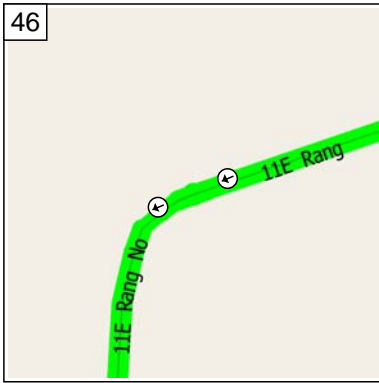

12:44 68.9 km
Road name changes to 11E Rang No for 1.5 km