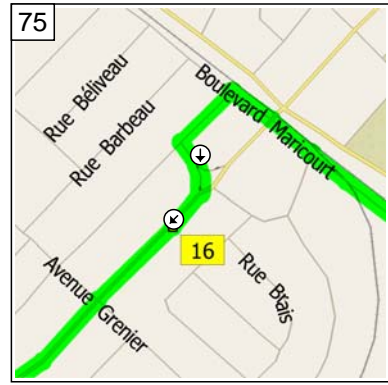

14:35 108.8 km  
Merge onto RTE-112 [RTE-223] for 2.5 km

14:43 111.2 km  
At RTE-112, Carignan QC, stay on RTE-112 [Chemin de Chambly] (West) for 3.5 km

14:54 114.8 km  
Turn LEFT (South) onto Boulevard Mountainview for 1.4 km

15:02 116.1 km  
At near Carignan, stay on Boulevard Mountainview (South-West) for 0.1 km

15:03 116.3 km  
Turn RIGHT (North-West) onto Boulevard Kimber for 1.7 km

15:09 118.0 km  
Turn RIGHT (North-West) onto Boulevard Maricourt for 2.1 km

15:16 120.1 km  
Turn LEFT (South-West) onto Rue Forgues, then immediately turn LEFT (South) onto Avenue Brabant for 0.2 km

15:18 120.3 km  
Bear RIGHT (South-West) onto Boulevard Gaetan-Boucher for 70 m