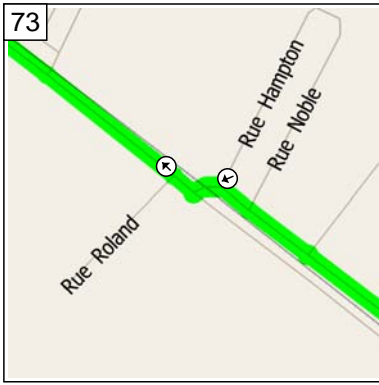

14:10 103.5 km  
Bear RIGHT (North-West) onto 1E Rue for 0.8 km

14:13 104.3 km  
Turn LEFT (West) onto RTE-112 [Boulevard Richelieu] for 0.4 km

14:15 104.6 km  
Turn RIGHT (North) onto Avenue Bourgogne for 4.1 km

14:35 108.8 km  
Merge onto RTE-112 [RTE-223] for 2.5 km

14:43 111.2 km  
At RTE-112, Carignan QC, stay on RTE-112 [Chemin de Chambly] (West) for 3.5 km

14:54 114.8 km  
Turn LEFT (South) onto Boulevard Mountainview for 1.4 km

15:02 116.1 km  
At near Carignan, stay on Boulevard Mountainview (South-West) for 0.1 km

15:03 116.3 km  
Turn RIGHT (North-West) onto Boulevard Kimber for 1.7 km

15:09 118.0 km  
Turn RIGHT (North-West) onto Boulevard Maricourt for 2.1 km