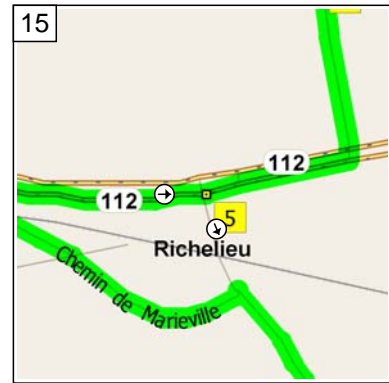

10:10 16.6 km  
Road name changes to Rue Briand for 0.3 km

10:11 16.9 km  
Keep STRAIGHT onto Rue de Champlain for 2.3 km

10:19 19.2 km  
At near Chambly, road name changes to Boulevard Industriel for 3.5 km

10:30 22.7 km  
Turn RIGHT (East) onto RTE-112 [RTE-223] for 2.0 km

10:40 24.8 km  
At near Richelieu, stay on RTE-112 [Boulevard Richelieu] (East) for 1.7 km

10:48 26.5 km  
Turn RIGHT (South) onto Rang de la Savane for 10 m

10:48 26.5 km  
At near Richelieu, return North on Rang de la Savane for 10 m

10:49 26.5 km  
Turn RIGHT (East) onto RTE-112 for 0.3 km

10:50 26.8 km  
Turn LEFT (North) onto Chemin du Cordon for 0.3 km