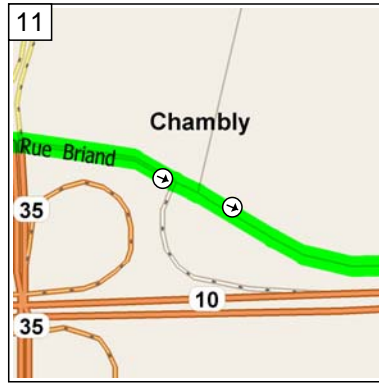

09:17 2.9 km  
Turn RIGHT (South-East) onto Avenue Bienvenue for 0.6 km

09:19 3.5 km  
Turn LEFT (North-East) onto Avenue Baudelaire for 0.6 km

09:21 4.1 km  
At near La Prairie, turn RIGHT (South-East) onto Boulevard Grande-Allée for 5.3 km

09:41 9.5 km  
Road name changes to Chemin Grande-Allée for 2.6 km

09:52 12.0 km  
Turn LEFT (North) onto Chemin Salaberry for 1.3 km

09:59 13.4 km  
Turn RIGHT (South) onto Chemin de la Grande-Ligne for 3.2 km

10:10 16.6 km  
Road name changes to Rue Briand for 0.3 km

10:11 16.9 km  
Keep STRAIGHT onto Rue de Champlain for 2.3 km

10:19 19.2 km  
At near Chambly, road name changes to Boulevard Industriel for 3.5 km

10:30 22.7 km  
Turn RIGHT (East) onto RTE-112 [RTE-223] for 2.0 km

10:40 24.8 km  
At near Richelieu, stay on RTE-112 [Boulevard Richelieu] (East) for 1.7 km

10:48 26.5 km  
Turn RIGHT (South) onto Rang de la Savane for 10 m