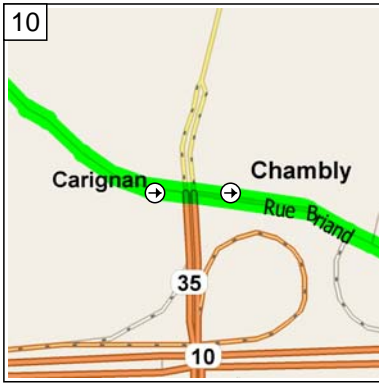

09:17 2.9 km  
Turn RIGHT (South-East) onto Avenue Bienvenue for 0.6 km

09:19 3.5 km  
Turn LEFT (North-East) onto Avenue Baudelaire for 0.6 km

09:21 4.1 km  
At near La Prairie, turn RIGHT (South-East) onto Boulevard Grande-Allée for 5.3 km

10:10 16.6 km  
Road name changes to Rue Briand for 0.3 km

10:11 16.9 km  
Keep STRAIGHT onto Rue de Champlain for 2.3 km

10:19 19.2 km  
At near Chambly, road name changes to Boulevard Industriel for 3.5 km

10:30 22.7 km  
Turn RIGHT (East) onto RTE-112 [RTE-223] for 2.0 km

10:40 24.8 km  
At near Richelieu, stay on RTE-112 [Boulevard Richelieu] (East) for 1.7 km

10:48 26.5 km  
Turn RIGHT (South) onto Rang de la Savane for 10 m