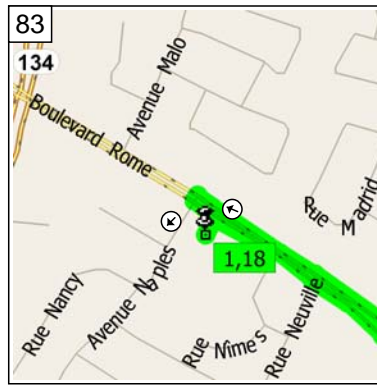

15:16 120.1 km  
Turn LEFT (South-West) onto Rue Forgues, then immediately turn LEFT (South) onto Avenue Brabant for 0.2 km

15:18 120.3 km  
Bear RIGHT (South-West) onto Boulevard Gaetan-Boucher for 70 m

15:18 120.4 km  
At near La Prairie, stay on Boulevard Gaetan-Boucher (South-West) for 1.7 km

15:27 122.1 km  
Road name changes to Local road(s) for 10 m

15:27 122.1 km  
Bear RIGHT (West) onto Boulevard Milan for 0.9 km

15:31 123.0 km  
Rest break (15 mins)

15:46 123.0 km  
Stay on Boulevard Milan (West) for 1.4 km

15:54 124.4 km  
At near La Prairie, stay on Boulevard Milan (South) for 0.7 km

15:58 125.2 km  
 Turn RIGHT (North-West) onto Boulevard Rome for 0.4 km

16:01 125.5 km  
 Turn LEFT (South-West) onto Avenue Naples, then immediately turn LEFT (East) onto Boulevard Rome for 50 m

16:02 125.6 km  
 Turn RIGHT (South) onto Local road(s) for 40 m

16:02 125.6 km  
 Arrive Increvables