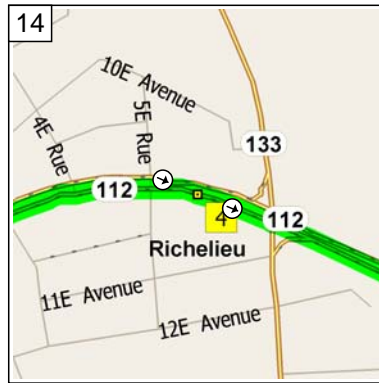

09:17 2.9 km  
Turn RIGHT (South-East) onto Avenue Bienvenue for 0.6 km

09:19 3.5 km  
Turn LEFT (North-East) onto Avenue Baudelaire for 0.6 km

09:21 4.1 km  
At near La Prairie, turn RIGHT (South-East) onto Boulevard Grande-Allée for 5.3 km

10:10 16.6 km  
Road name changes to Rue Briand for 0.3 km

10:11 16.9 km  
Keep STRAIGHT onto Rue de Champlain for 2.3 km

10:19 19.2 km  
At near Chambly, road name changes to Boulevard Industriel for 3.5 km

10:30 22.7 km  
Turn RIGHT (East) onto RTE-112 [RTE-223] for 2.0 km

10:40 24.8 km  
At near Richelieu, stay on RTE-112 [Boulevard Richelieu] (East) for 1.7 km

10:48 26.5 km  
Turn RIGHT (South) onto Rang de la Savane for 10 m

10:48 26.5 km  
At near Richelieu, return North on Rang de la Savane for 10 m

10:49 26.5 km  
Turn RIGHT (East) onto RTE-112 for 0.3 km

10:50 26.8 km  
Turn LEFT (North) onto Chemin du Cordon for 0.3 km