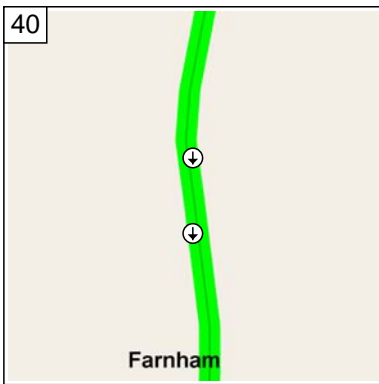

12:07 50.4 km  
 Turn RIGHT (South) onto Rue Leclaire for 0.8 km

12:09 51.1 km  
 Road name changes to Rang du Haut-SR-la Rivière S for 8.0 km

12:22 59.1 km  
 Road name changes to Chemin Yamaska for 5.8 km