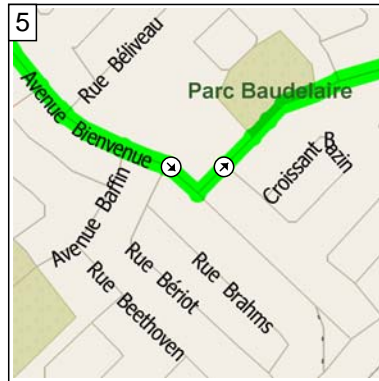

09:17 2.9 km  
Turn RIGHT (South-East) onto Avenue Bienvenue for 0.6 km

09:19 3.5 km  
Turn LEFT (North-East) onto Avenue Baudelaire for 0.6 km

09:21 4.1 km  
At near La Prairie, turn RIGHT (South-East) onto Boulevard Grande-Allée for 5.3 km