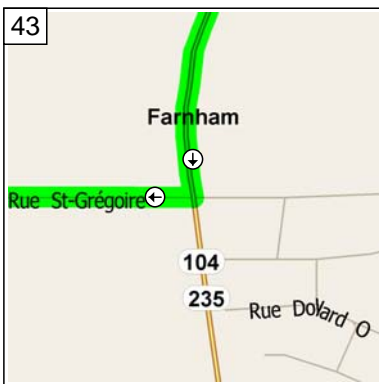

12:07 50.4 km  
 Turn RIGHT (South) onto Rue Leclaire for 0.8 km

12:09 51.1 km  
 Road name changes to Rang du Haut-SR-la Rivière S for 8.0 km

12:22 59.1 km  
 Road name changes to Chemin Yamaska for 5.8 km

12:32 64.9 km  
 Turn RIGHT (South) onto Route De Contournement for 0.5 km

12:34 65.4 km  
 At near Farnham, keep STRAIGHT onto RTE-104 [RTE-235] for 0.5 km

12:37 65.9 km  
 Turn RIGHT (West) onto Rue St-Grégoire for 0.5 km