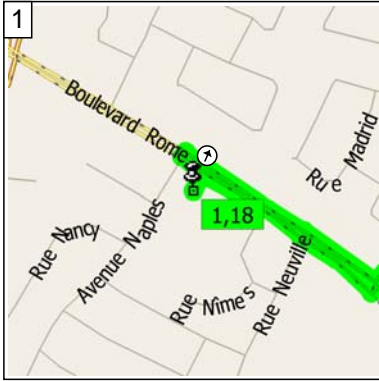

# Chambly\_Farnham ( 125 km )

125.6 kilometers; 7 hours, 2 minutes

09:00 0.0 km  
Depart Increvables on Local road(s) (North) for 40 m

09:00 0.1 km  
Turn RIGHT (East) onto Boulevard Rome for 0.4 km

09:03 0.4 km  
Turn LEFT (East) onto Boulevard Milan for 2.5 km

09:17 2.9 km  
Turn RIGHT (South-East) onto Avenue Bienvenue for 0.6 km

09:19 3.5 km  
Turn LEFT (North-East) onto Avenue Baudelaire for 0.6 km

09:21 4.1 km  
At near La Prairie, turn RIGHT (South-East) onto Boulevard Grande-Allée for 5.3 km

10:10 16.6 km  
Road name changes to Rue Briand for 0.3 km

10:11 16.9 km  
Keep STRAIGHT onto Rue de Champlain for 2.3 km

10:19 19.2 km  
At near Chambly, road name changes to Boulevard Industriel for 3.5 km

10:30 22.7 km  
Turn RIGHT (East) onto RTE-112 [RTE-223] for 2.0 km

10:40 24.8 km  
At near Richelieu, stay on RTE-112 [Boulevard Richelieu] (East) for 1.7 km

10:48 26.5 km  
Turn RIGHT (South) onto Rang de la Savane for 10 m