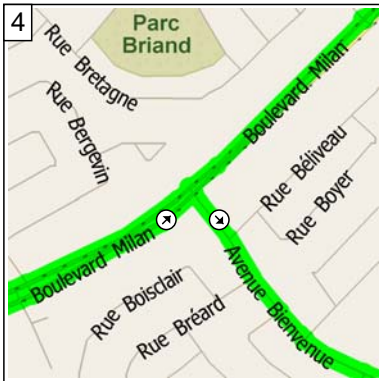

09:17 2.9 km  
Turn RIGHT (South-East) onto Avenue Bienvenue for 0.6 km

09:19 3.5 km  
Turn LEFT (North-East) onto Avenue Baudelaire for 0.6 km

09:21 4.1 km  
At near La Prairie, turn RIGHT (South-East) onto Boulevard Grande-Allée for 5.3 km