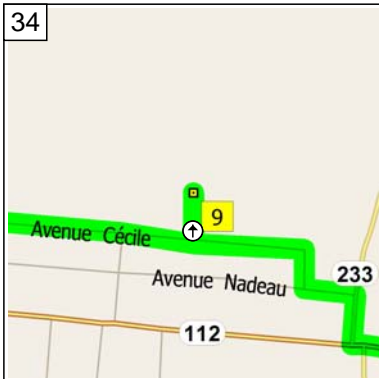

11:37 43.0 km  
 At near Saint-Césaire, keep STRAIGHT onto Rue Principale for 1.9 km

11:44 44.9 km  
 Road name changes to Rang Double for 1.6 km

11:47 46.5 km  
 Turn LEFT (East) onto RTE-112 for 2.1 km

11:56 48.6 km  
 Turn LEFT (North) onto Rue de l'Horizon for 0.2 km

11:57 48.7 km  
 Turn RIGHT (East) onto Avenue Cécile for 0.7 km

11:59 49.4 km  
 Turn LEFT (North) onto Local road(s) for 80 m

12:00 49.5 km  
 At Saint-Césaire, return South on Local road(s) for 80 m

12:01 49.6 km  
 Turn LEFT (East) onto Avenue Cécile for 0.2 km

12:02 49.8 km  
 Turn RIGHT (South) onto Rue Coderre, then immediately turn LEFT (East) onto Avenue Nadeau for 0.2 km

12:03 49.9 km  
 Turn RIGHT (South) onto RTE-233 [Rue Notre-Dame], then immediately turn LEFT (East) onto RTE-112 for 0.4 km