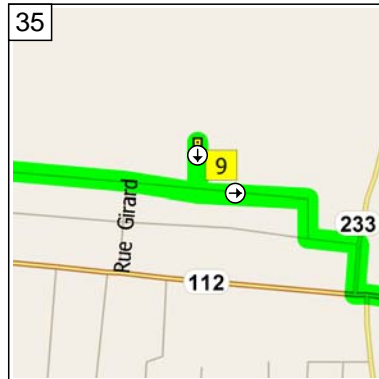

11:56 48.6 km  
 Turn LEFT (North) onto Rue de l'Horizon for 0.2 km

11:57 48.7 km  
 Turn RIGHT (East) onto Avenue Cécile for 0.7 km

11:59 49.4 km  
 Turn LEFT (North) onto Local road(s) for 80 m

12:00 49.5 km  
 At Saint-Césaire, return South on Local road(s) for 80 m

12:01 49.6 km  
 Turn LEFT (East) onto Avenue Cécile for 0.2 km

12:02 49.8 km  
 Turn RIGHT (South) onto Rue Coderre, then immediately turn LEFT (East) onto Avenue Nadeau for 0.2 km

12:03 49.9 km  
 Turn RIGHT (South) onto RTE-233 [Rue Notre-Dame], then immediately turn LEFT (East) onto RTE-112 for 0.4 km

12:07 50.4 km  
 Turn RIGHT (South) onto Rue Leclaire for 0.8 km

12:09 51.1 km  
 Road name changes to Rang du Haut-SR-la Rivière S for 8.0 km

12:22 59.1 km  
 Road name changes to Chemin Yamaska for 5.8 km