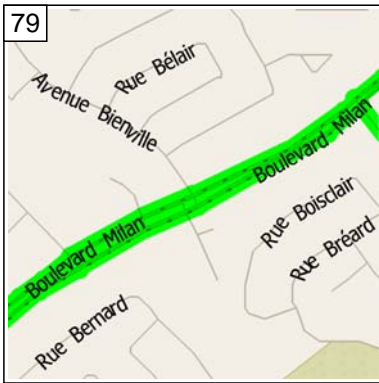

15:18 120.4 km
At near La Prairie, stay on Boulevard Gaetan-Boucher (South-West) for 1.7 km

15:31 123.0 km
Rest break (15 mins)