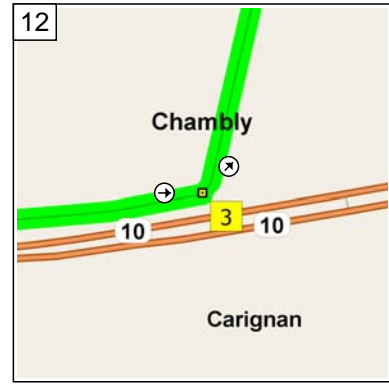

10:10 16.6 km  
Road name changes to Rue Briand for 0.3 km

10:11 16.9 km  
Keep STRAIGHT onto Rue de Champlain for 2.3 km

10:19 19.2 km  
At near Chambly, road name changes to Boulevard Industriel for 3.5 km

10:30 22.7 km  
Turn RIGHT (East) onto RTE-112 [RTE-223] for 2.0 km

10:40 24.8 km  
At near Richelieu, stay on RTE-112 [Boulevard Richelieu] (East) for 1.7 km

10:48 26.5 km  
Turn RIGHT (South) onto Rang de la Savane for 10 m