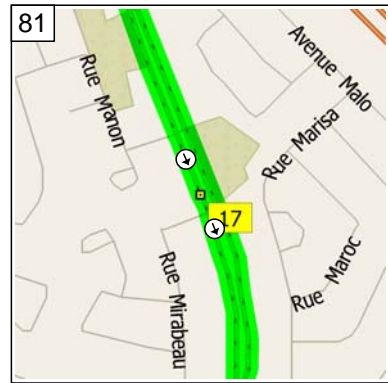

15:54 124.4 km
At near La Prairie, stay on Boulevard Milan (South) for 0.7 km