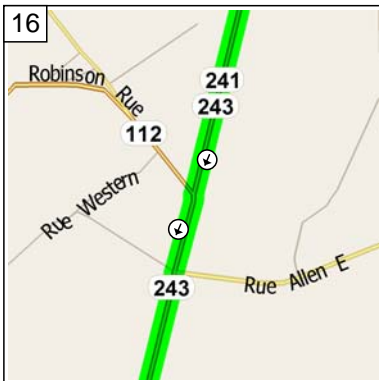

16
09:42 38.8 km
Keep STRAIGHT onto HWY-112 [HWY-243] for 2.7 km