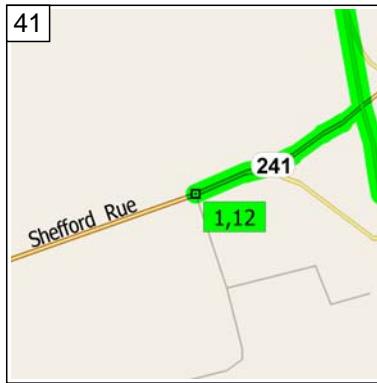

10:34 94.0 km
At Blvd Bromont, Bromont QC,
turn LEFT (West) onto
Boulevard Bromont for 4.6 km

10:39 98.6 km
Bear RIGHT (North-West) onto
Local road(s) for 20 m

10:39 98.6 km
Road name changes to
Boulevard Bromont for 0.5 km

10:41 99.1 km
Turn LEFT (South-West) onto
HWY-241 [Shefford Rue] for 0.3
km

10:41 99.4 km
Arrive Shefford Rue, Bromont
QC