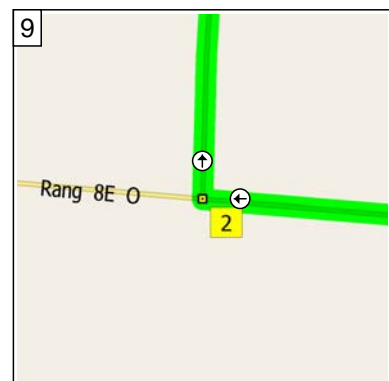

09:17 13.4 km
At 2154 Chemin Choinière, Roxton Pond QC, turn RIGHT (North) onto Chemin Choinière for 3.0 km