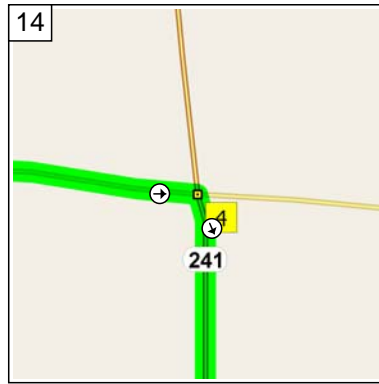

14
09:33 26.8 km
At HWY-241, Saint-Joachim-de-Shefford QC, turn RIGHT (South) onto HWY-241 for 8.3 km