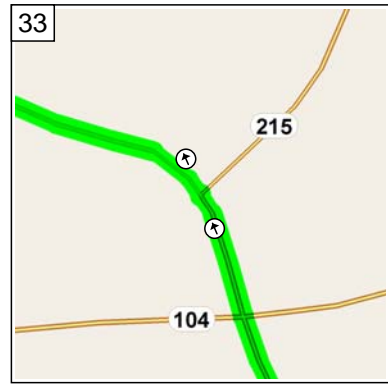

26
10:03 64.0 km
Turn RIGHT (West) onto Local road(s) for 0.3 km

27
10:04 64.2 km
At near Brome, stay on Local road(s) (South) for 3.5 km

10:07 67.7 km
Turn RIGHT (West) onto Local road(s) for 1.6 km

10:09 69.3 km
At near Brome, stay on Local road(s) (North) for 4.1 km

10:13 73.4 km
Bear RIGHT (North) onto Local road(s) for 0.7 km

10:14 74.1 km
Bear LEFT (West) onto Local road(s) for 1.5 km

10:16 75.6 km
At HWY-215, Sutton QC, turn RIGHT (North) onto HWY-215 for 8.5 km

10:23 84.1 km
Keep STRAIGHT onto Local road(s) for 3.5 km

10:26 87.5 km
At near Brome, stay on Local road(s) (North) for 1.2 km

10:27 88.7 km
Bear RIGHT (North-East) onto Local road(s) for 3.0 km

10:31 91.8 km
Bear LEFT (North) onto Rue Matapedia for 2.2 km