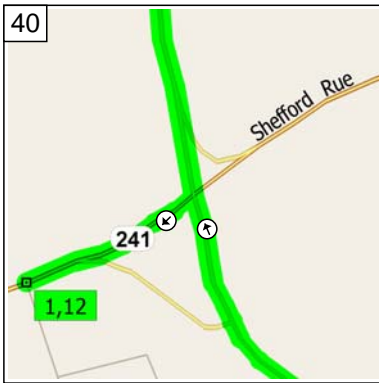

10:13 73.4 km
Bear RIGHT (North) onto Local road(s) for 0.7 km

10:14 74.1 km
Bear LEFT (West) onto Local road(s) for 1.5 km

10:16 75.6 km
At HWY-215, Sutton QC, turn RIGHT (North) onto HWY-215 for 8.5 km

10:23 84.1 km
Keep STRAIGHT onto Local road(s) for 3.5 km

10:26 87.5 km
At near Brome, stay on Local road(s) (North) for 1.2 km

10:27 88.7 km
Bear RIGHT (North-East) onto Local road(s) for 3.0 km

10:31 91.8 km
Bear LEFT (North) onto Rue Matapedia for 2.2 km

10:41 99.1 km
Turn LEFT (South-West) onto
HWY-241 [Shefford Rue] for 0.3
km

10:41 99.4 km
Arrive Shefford Rue, Bromont
QC