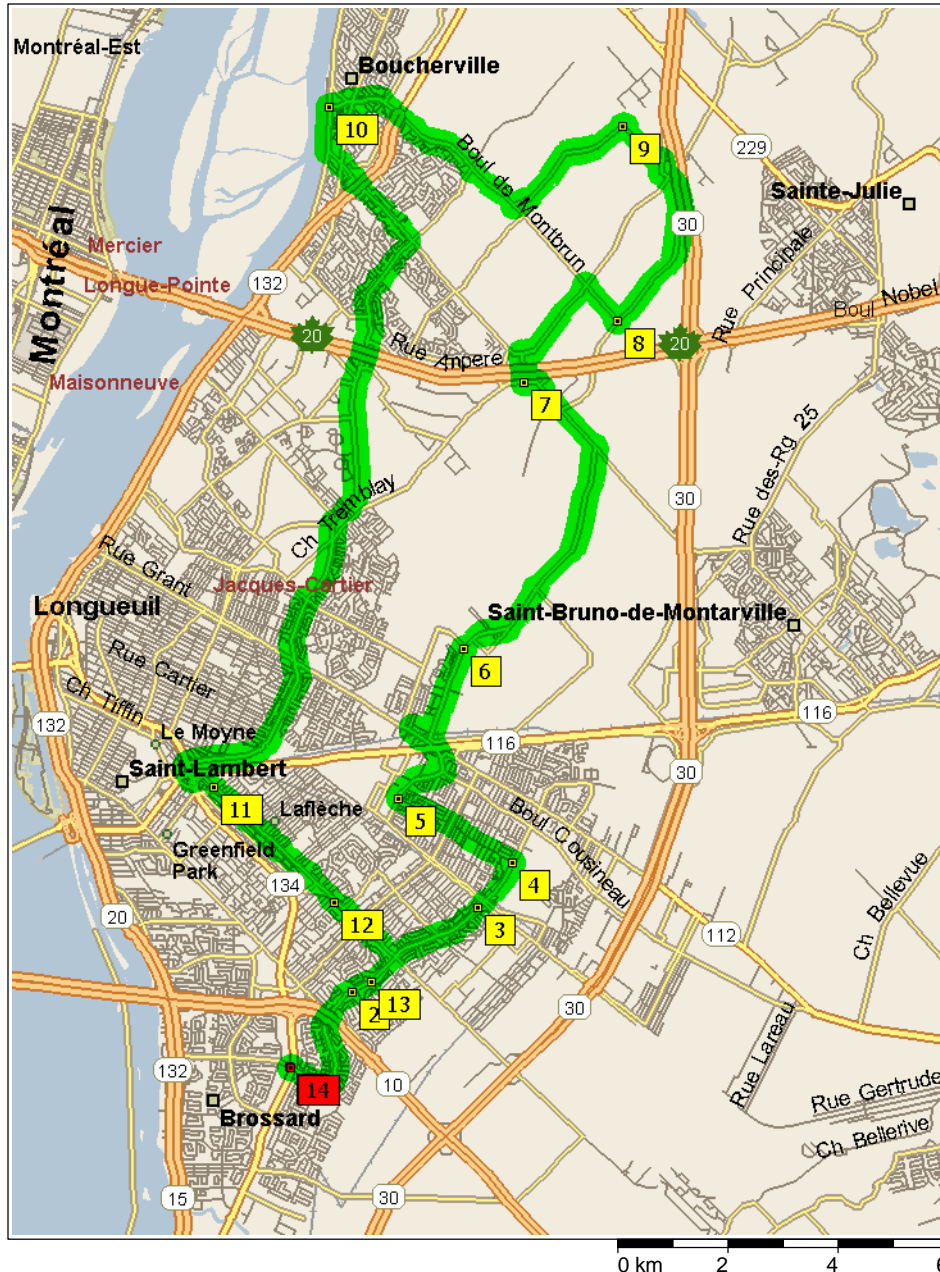

Boucherville

58.5 kilometers; 3 hours, 42 minutes

9:00 AM	0.0 km	1	Depart near Brossard on Boul Rome (East) for 0.8 km
9:02 AM	0.8 km		Turn LEFT (North) onto Boul Milan for 2.1 km
9:10 AM	2.9 km	2	At near Brossard, stay on Boul Milan (East) for 1.0 km
9:15 AM	3.9 km		Continue (North-East) on Boul Gaetan-Boucher for 1.8 km
9:23 AM	5.7 km	3	At near Lafèche, stay on Boul Gaetan-Boucher (North-East) for 1.1 km
9:27 AM	6.8 km	4	At near Lafèche, turn LEFT (West) onto Boul Davis for 2.4 km
9:37 AM	9.2 km	5	At near Lafèche, turn RIGHT (North) onto Boul Gareau for 1.0 km
9:41 AM	10.2 km		Turn LEFT (North) onto Boul Cousineau for 0.5 km
9:43 AM	10.7 km		Continue (North-West) on Ch de Chambly for 0.6 km
9:46 AM	11.3 km		Turn RIGHT (North) onto Rue Legault for 0.1 km
9:47 AM	11.4 km		Turn RIGHT (East) onto Ch de la Savane for 2.1 km
9:53 AM	13.4 km	6	At near Lafèche, stay on Ch de la Savane (North-East) for 3.1 km
10:03 AM	16.6 km		Continue (North) on Rue de Bretagne for 1.6 km
10:09 AM	18.2 km		Bear LEFT (North-West) onto Boul Montarville for 1.8 km
10:14 AM	20.0 km	7	At 1496 Boulevard Montarville, Boucherville QC, stay on Boul Montarville (North) for 0.5 km
10:17 AM	20.5 km		Turn RIGHT (East) onto Ch de Touraine for 1.8 km
10:22 AM	22.3 km		Turn RIGHT (South-East) onto Boul de Montbrun for 0.9 km
10:25 AM	23.2 km	8	At 1550 Boulevard de Montbrun, Boucherville QC, turn LEFT (North-East) onto Ch de Lorraine for 3.4 km
10:36 AM	26.6 km		Continue (North) on Local road(s) for 80 m