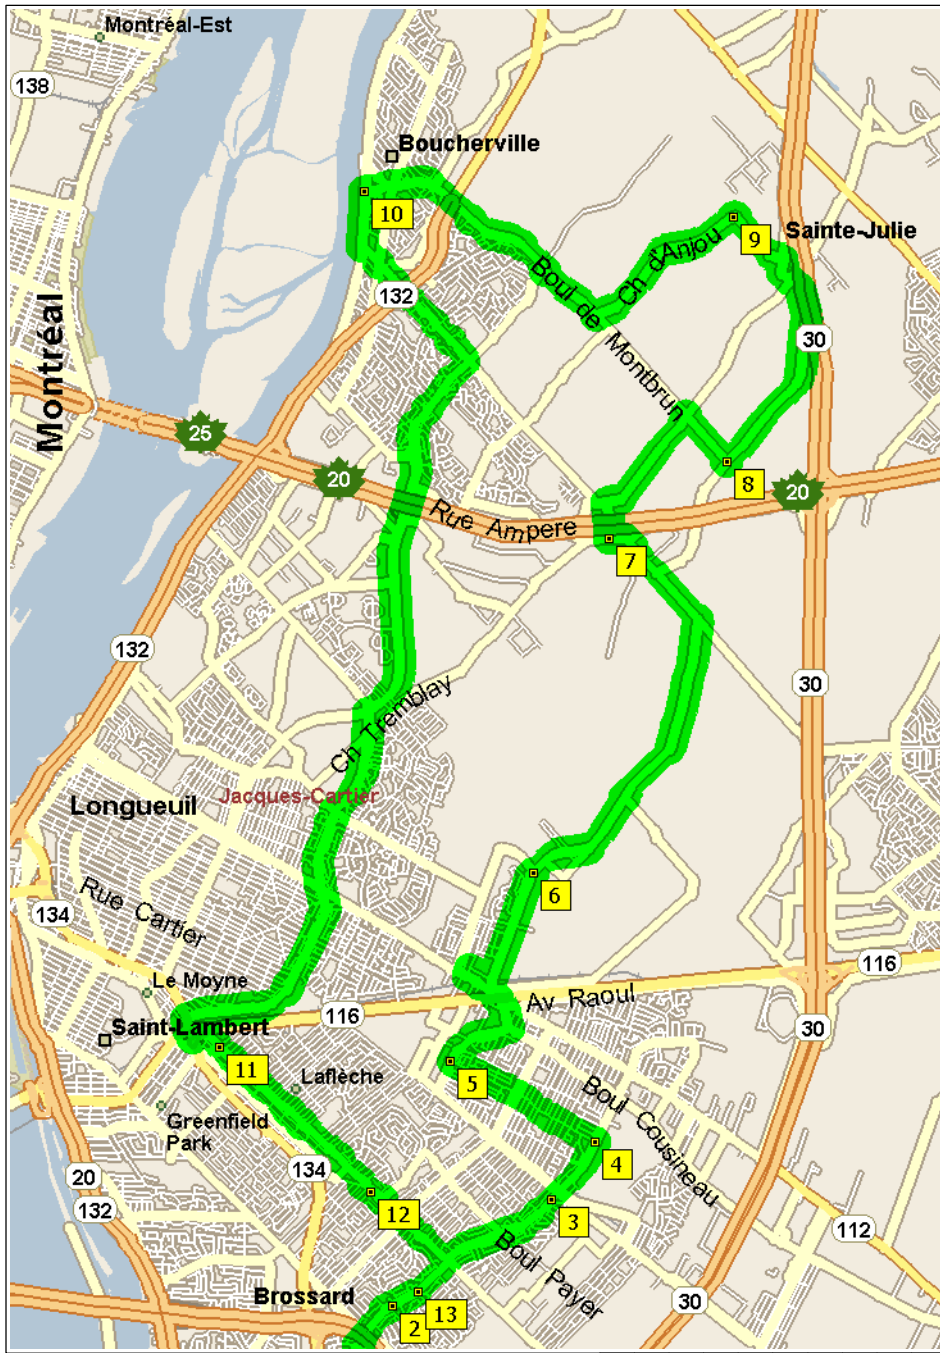

10:37 AM	26.7 km	Turn LEFT (West) onto Ch d'Anjou for 1.0 km
10:40 AM	27.6 km	9 At 1239 Chemin d'Anjou, Boucherville QC, stay on Ch d'Anjou (West) for 2.6 km
10:49 AM	30.2 km	Turn RIGHT (North-West) onto Boul de Montbrun for 4.2 km
11:01 AM	34.4 km	10 At 579 Boulevard Marie-Victorin, Boucherville QC, turn LEFT (South) onto Boul Marie-Victorin for 0.8 km
11:04 AM	35.1 km	Bear LEFT (South-East) onto Boul Montarville for 2.3 km
11:12 AM	37.5 km	Turn RIGHT (South-West) onto Boul de Mortagne for 2.9 km
11:21 AM	40.3 km	Bear RIGHT (South-West) onto Boul de la Montagne for 0.1 km
11:22 AM	40.4 km	Continue (South) on Boul Jacques-Cartier for 2.3 km
11:30 AM	42.7 km	Continue (South-West) on Rue Lebrun for 0.1 km
11:31 AM	42.9 km	Continue (South-West) on Boul Jacques-Cartier (E) for 2.9 km
11:43 AM	45.8 km	Bear LEFT (South) onto Boul Jacques-Cartier O for 3.3 km
11:58 AM	49.1 km	Turn LEFT (South) onto HWY-134 for 0.3 km
11:59 AM	49.4 km	Turn LEFT (East) onto HWY-116 for 0.2 km
12:00 PM	49.6 km	Turn RIGHT (South-East) onto Boul Grande-Allee for 0.3 km
12:02 PM	49.9 km	11 At near St.-Hubert, stay on Boul Grande-Allee (South-East) for 2.2 km
12:12 PM	52.1 km	Continue (South-East) on Rue Grande-Allee for 0.4 km
12:14 PM	52.5 km	Continue (South-East) on Boul Grande Allee for 0.3 km
12:16 PM	52.8 km	Turn RIGHT (South-West) onto Rue Alphonse for 70 m
12:17 PM	52.9 km	Turn LEFT (East) onto Av Auguste for 0.2 km