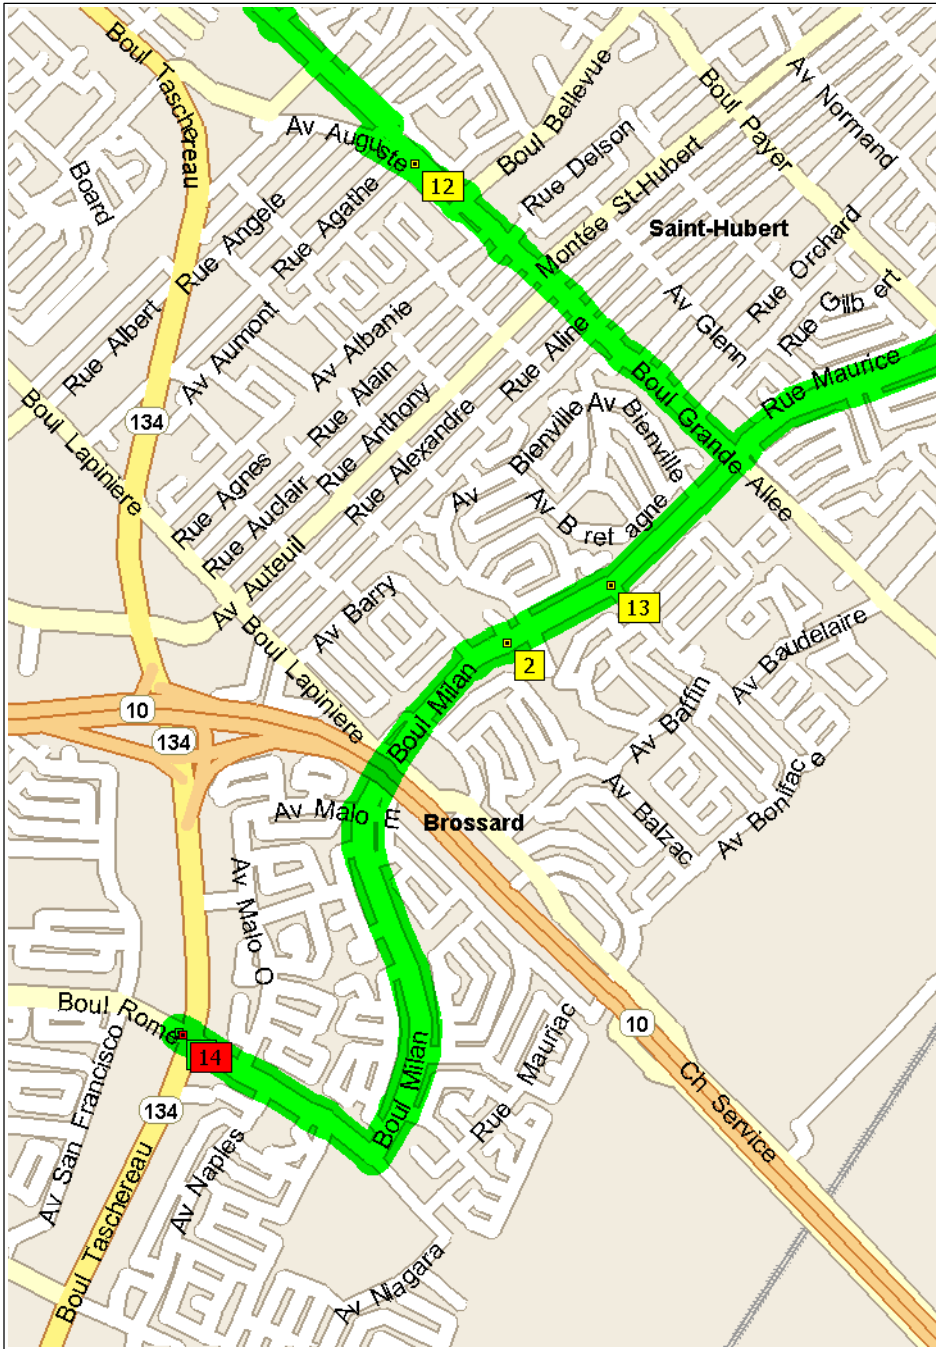

- 12:18 PM 53.1 km **12** At near Laffèche, stay on Av Auguste (South-East) for 0.2 km
- 12:19 PM 53.3 km Continue (South-East) on Rue Grande-Allee for 20 m
- 12:20 PM 53.3 km Continue (South-East) on Boul Grande Allee for 0.1 km
- 12:21 PM 53.4 km Continue (South-East) on Boul Grande-Allee for 0.7 km
- 12:24 PM 54.1 km Continue (South-East) on Boul Grande Allee for 0.5 km
- 12:27 PM 54.6 km Turn RIGHT (South-West) onto Boul Milan for 0.6 km
- 12:30 PM 55.2 km **13** At near Laffèche, stay on Boul Milan (West) for 2.5 km
- 12:39 PM 57.7 km Turn RIGHT (North-West) onto Boul Rome for 0.8 km
- 12:42 PM 58.5 km **14** Arrive near Brossard

0 km 0.5 1