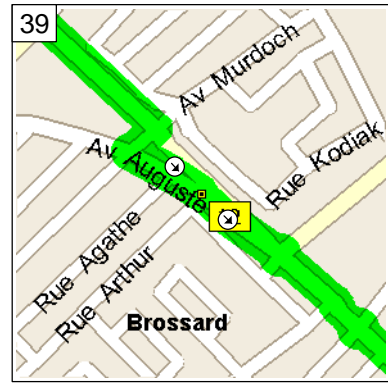

12:12 PM 52.1 km
Continue (South-East) on Rue Grande-Allee for 0.4 km

12:14 PM 52.5 km
Continue (South-East) on Boul Grande Allee for 0.3 km

12:16 PM 52.8 km
Turn RIGHT (South-West) onto Rue Alphonse for 70 m

12:17 PM 52.9 km
Turn LEFT (East) onto Av Auguste for 0.2 km

12:18 PM 53.1 km
At near Lafleche, stay on Av Auguste (South-East) for 0.2 km

12:19 PM 53.3 km
Continue (South-East) on Rue Grande-Allee for 20 m