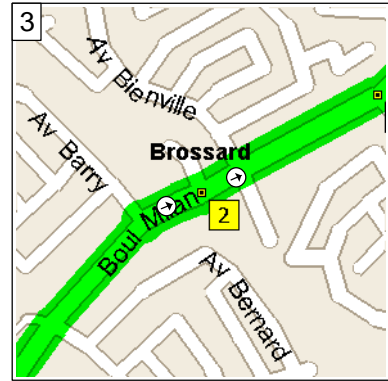

Boucherville

58.5 kilometers; 3 hours, 42 minutes

9:00 AM 0.0 km
Depart near Brossard on Boul Rome (East) for 0.8 km

9:02 AM 0.8 km
Turn LEFT (North) onto Boul Milan for 2.1 km

9:10 AM 2.9 km
At near Brossard, stay on Boul Milan (East) for 1.0 km

10:03 AM 16.6 km
Continue (North) on Rue de Bretagne for 1.6 km

10:09 AM 18.2 km
Bear LEFT (North-West) onto Boul Montarville for 1.8 km

10:14 AM 20.0 km
At 1496 Boulevard Montarville, Boucherville QC, stay on Boul Montarville (North) for 0.5 km