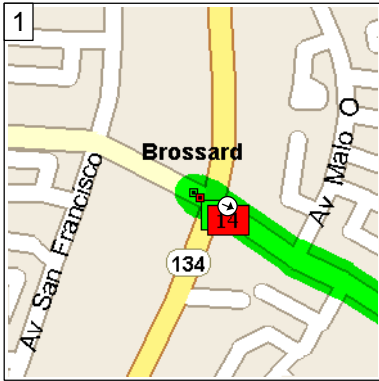

Boucherville

58.5 kilometers; 3 hours, 42 minutes

9:00 AM 0.0 km
Depart near Brossard on Boul Rome (East) for 0.8 km

9:02 AM 0.8 km
Turn LEFT (North) onto Boul Milan for 2.1 km

9:10 AM 2.9 km
At near Brossard, stay on Boul Milan (East) for 1.0 km

10:03 AM 16.6 km
Continue (North) on Rue de Bretagne for 1.6 km

10:09 AM 18.2 km
Bear LEFT (North-West) onto Boul Montarville for 1.8 km

10:14 AM 20.0 km
At 1496 Boulevard Montarville, Boucherville QC, stay on Boul Montarville (North) for 0.5 km