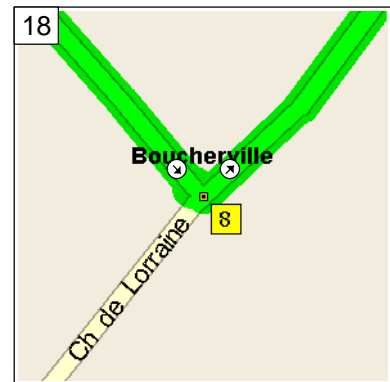

10:46 AM 11.3 km
Turn RIGHT (North) onto Rue Legault for 0.1 km

9:47 AM 11.4 km
Turn RIGHT (East) onto Ch de la Savane for 2.1 km

9:53 AM 13.4 km
At near Lafleche, stay on Ch de la Savane (North-East) for 3.1 km

10:03 AM 16.6 km
Continue (North) on Rue de Bretagne for 1.6 km

10:09 AM 18.2 km
Bear LEFT (North-West) onto Boul Montarville for 1.8 km

10:14 AM 20.0 km
At 1496 Boulevard Montarville, Boucherville QC, stay on Boul Montarville (North) for 0.5 km

10:17 AM 20.5 km
Turn RIGHT (East) onto Ch de Touraine for 1.8 km

10:22 AM 22.3 km
Turn RIGHT (South-East) onto Boul de Montbrun for 0.9 km

10:25 AM 23.2 km
At 1550 Boulevard de Montbrun, Boucherville QC, turn LEFT (North-East) onto Ch de Lorraine for 3.4 km