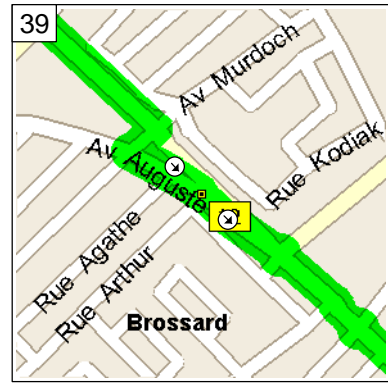

12:14 PM 52.5 km
Continue (South-East) on Boul Grande Allee for 0.3 km

12:18 PM 53.1 km
At near Laflèche, stay on Av Auguste (South-East) for 0.2 km