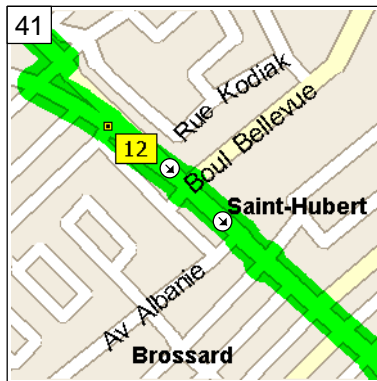

11:58 AM 49.1 km
Turn LEFT (South) onto HWY-134 for 0.3 km

11:59 AM 49.4 km
Turn LEFT (East) onto HWY-116 for 0.2 km

12:00 PM 49.6 km
Turn RIGHT (South-East) onto Boul Grande-Allee for 0.3 km

12:02 PM 49.9 km
At near St.-Hubert, stay on Boul Grande-Allee (South-East) for 2.2 km

12:12 PM 52.1 km
Continue (South-East) on Rue Grande-Allee for 0.4 km

12:14 PM 52.5 km
Continue (South-East) on Boul Grande Allee for 0.3 km

12:16 PM 52.8 km
Turn RIGHT (South-West) onto Rue Alphonse for 70 m

12:17 PM 52.9 km
Turn LEFT (East) onto Av Auguste for 0.2 km

12:18 PM 53.1 km
At near Laflèche, stay on Av Auguste (South-East) for 0.2 km

12:19 PM 53.3 km
Continue (South-East) on Rue Grande-Allee for 20 m