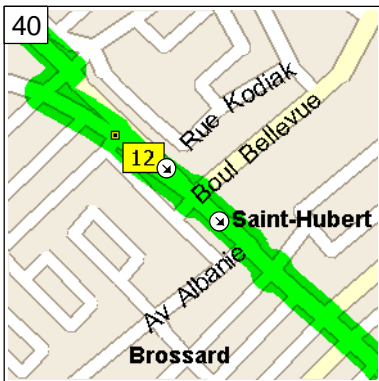

12:19 PM 53.3 km
Continue (South-East) on Rue Grande-Allee for 20 m