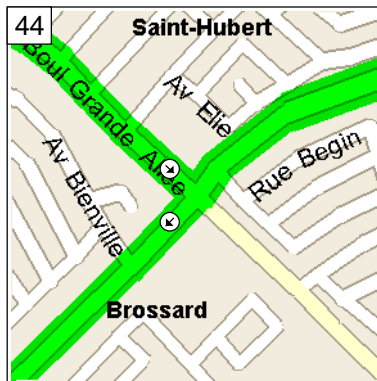

12:27 PM 54.6 km
Turn RIGHT (South-West) onto Boul Milan for 0.6 km