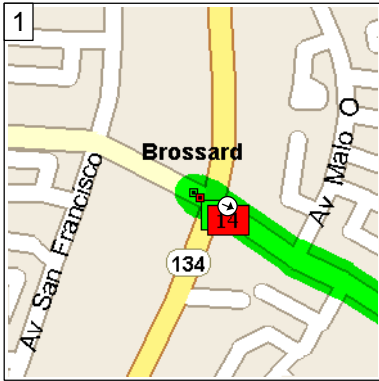

Boucherville

58.5 kilometers; 3 hours, 42 minutes

9:00 AM 0.0 km
 Depart near Brossard on Boul Rome (East) for 0.8 km

9:02 AM 0.8 km
 Turn LEFT (North) onto Boul Milan for 2.1 km

9:10 AM 2.9 km
 At near Brossard, stay on Boul Milan (East) for 1.0 km

10:03 AM 16.6 km
Continue (North) on Rue de Bretagne for 1.6 km

10:09 AM 18.2 km
Bear LEFT (North-West) onto Boul Montarville for 1.8 km

10:14 AM 20.0 km
At 1496 Boulevard Montarville, Boucherville QC, stay on Boul Montarville (North) for 0.5 km