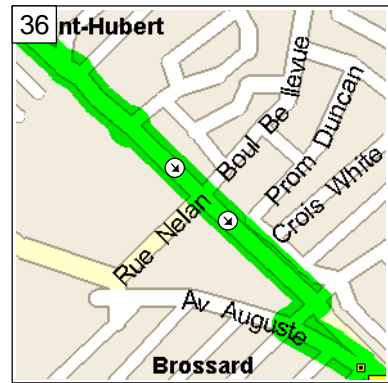

12:00 PM 49.6 km
Turn RIGHT (South-East) onto Boul Grande-Allee for 0.3 km

12:14 PM 52.5 km
Continue (South-East) on Boul Grande Allee for 0.3 km