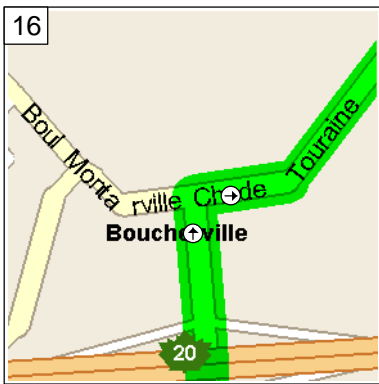

10:46 AM 11.3 km
Turn RIGHT (North) onto Rue Legault for 0.1 km

9:47 AM 11.4 km
Turn RIGHT (East) onto Ch de la Savane for 2.1 km

9:53 AM 13.4 km
At near Lafleche, stay on Ch de la Savane (North-East) for 3.1 km

10:03 AM 16.6 km
Continue (North) on Rue de Bretagne for 1.6 km

10:09 AM 18.2 km
Bear LEFT (North-West) onto Boul Montarville for 1.8 km

10:14 AM 20.0 km
At 1496 Boulevard Montarville, Boucherville QC, stay on Boul Montarville (North) for 0.5 km