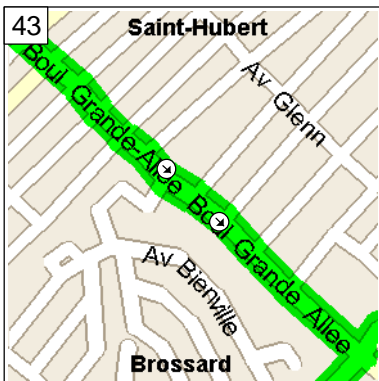

12:24 PM 54.1 km
Continue (South-East) on Boul Grande Allee for 0.5 km