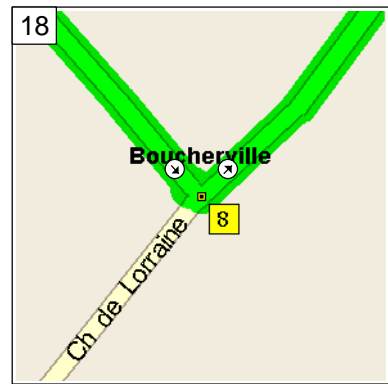

10:46 AM 11.3 km
Turn RIGHT (North) onto Rue Legault for 0.1 km

9:47 AM 11.4 km
Turn RIGHT (East) onto Ch de la Savane for 2.1 km

9:53 AM 13.4 km
At near Lafleche, stay on Ch de la Savane (North-East) for 3.1 km

10:03 AM 16.6 km
Continue (North) on Rue de Bretagne for 1.6 km

10:09 AM 18.2 km
Bear LEFT (North-West) onto Boul Montarville for 1.8 km

10:14 AM 20.0 km
At 1496 Boulevard Montarville, Boucherville QC, stay on Boul Montarville (North) for 0.5 km

10:17 AM 20.5 km
Turn RIGHT (East) onto Ch de Touraine for 1.8 km

10:22 AM 22.3 km
Turn RIGHT (South-East) onto Boul de Montbrun for 0.9 km

10:25 AM 23.2 km
At 1550 Boulevard de Montbrun, Boucherville QC, turn LEFT (North-East) onto Ch de Lorraine for 3.4 km