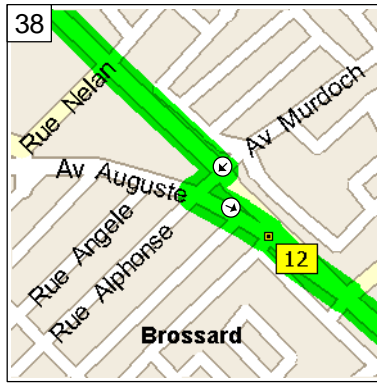

12:12 PM 52.1 km
Continue (South-East) on Rue Grande-Allee for 0.4 km

12:17 PM 52.9 km
Turn LEFT (East) onto Av Auguste for 0.2 km