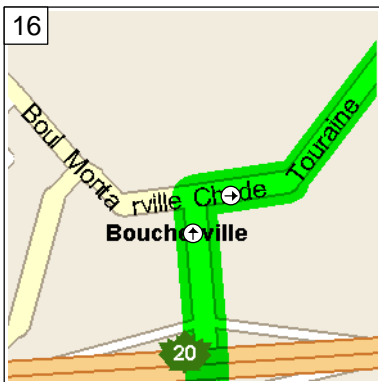

10:46 AM 11.3 km
Turn RIGHT (North) onto Rue Legault for 0.1 km

9:47 AM 11.4 km
Turn RIGHT (East) onto Ch de la Savane for 2.1 km

9:53 AM 13.4 km
At near Lafleche, stay on Ch de la Savane (North-East) for 3.1 km

10:03 AM 16.6 km
Continue (North) on Rue de Bretagne for 1.6 km

10:09 AM 18.2 km
Bear LEFT (North-West) onto Boul Montarville for 1.8 km

10:14 AM 20.0 km
At 1496 Boulevard Montarville, Boucherville QC, stay on Boul Montarville (North) for 0.5 km