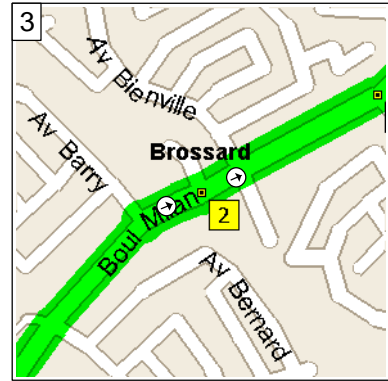

Boucherville

58.5 kilometers; 3 hours, 42 minutes

9:00 AM 0.0 km
 Depart near Brossard on Boul Rome (East) for 0.8 km

9:02 AM 0.8 km
 Turn LEFT (North) onto Boul Milan for 2.1 km

9:10 AM 2.9 km
 At near Brossard, stay on Boul Milan (East) for 1.0 km

10:03 AM 16.6 km
Continue (North) on Rue de Bretagne for 1.6 km

10:09 AM 18.2 km
Bear LEFT (North-West) onto Boul Montarville for 1.8 km

10:14 AM 20.0 km
At 1496 Boulevard Montarville, Boucherville QC, stay on Boul Montarville (North) for 0.5 km