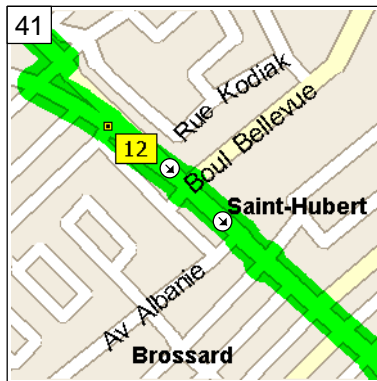

11:58 AM 49.1 km
Turn LEFT (South) onto HWY-134 for 0.3 km

11:59 AM 49.4 km
Turn LEFT (East) onto HWY-116 for 0.2 km

12:00 PM 49.6 km
Turn RIGHT (South-East) onto Boul Grande-Allee for 0.3 km

12:02 PM 49.9 km
At near St.-Hubert, stay on Boul Grande-Allee (South-East) for 2.2 km

12:12 PM 52.1 km
Continue (South-East) on Rue Grande-Allee for 0.4 km

12:14 PM 52.5 km
Continue (South-East) on Boul Grande Allee for 0.3 km

12:16 PM 52.8 km
Turn RIGHT (South-West) onto Rue Alphonse for 70 m

12:17 PM 52.9 km
Turn LEFT (East) onto Av Auguste for 0.2 km

12:18 PM 53.1 km
At near Lafleche, stay on Av Auguste (South-East) for 0.2 km

12:19 PM 53.3 km
Continue (South-East) on Rue Grande-Allee for 20 m