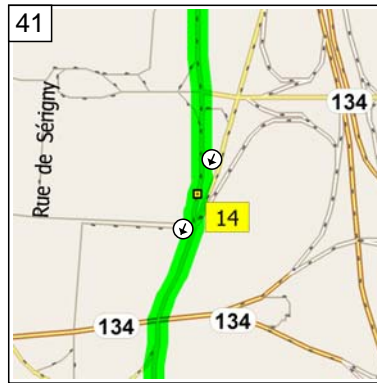

11:44 41.9 km  
Turn RIGHT (West) onto Rue de Montbrun for 1.0 km

11:51 42.9 km  
At 574 Blvd Marie-Victorin, Longueuil QC, turn LEFT (South) onto Boulevard Marie-Victorin for 3.1 km

12:05 46.0 km  
At near Longueuil, stay on Boulevard Marie-Victorin (South-West) for 2.0 km

12:14 48.0 km  
Bear LEFT (West) onto Boulevard Marie-Victorin [Rte-132 E] for 3.2 km

12:28 51.2 km  
Bear RIGHT (South-West) onto Rue St-Charles E for 0.5 km

12:30 51.7 km  
Turn RIGHT (West) onto Rue Bord-de-l'Eau (E) for 1.9 km

12:37 53.6 km  
At near Longueuil, stay on Rue Bord-de-l'Eau W (South) for 0.7 km

12:39 54.3 km  
At near Longueuil, bear LEFT (South-East) onto Rue Joliette for 70 m

12:40 54.3 km  
Take Local road(s) (RIGHT) onto Rue St-Charles W for 0.9 km

12:45 55.2 km  
At near Longueuil, stay on Rue St-Charles W (South) for 0.8 km

12:48 56.0 km  
Road name changes to Rue Riverside for 4.6 km

13:11 60.6 km  
Turn RIGHT (South-West) onto Boulevard Simard for 0.3 km