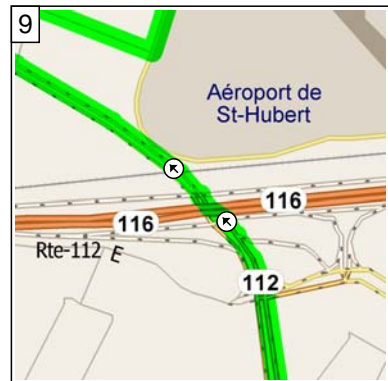

09:00 0.0 km  
 Depart Incevables on Local road(s) (North) for 40 m

09:00 0.1 km  
 Turn RIGHT (East) onto Boulevard Rome for 0.4 km

09:03 0.4 km  
 Turn LEFT (East) onto Boulevard Milan for 3.1 km

09:19 3.5 km  
 Bear RIGHT (North-East) onto Local road(s) for 10 m

09:20 3.5 km  
 Road name changes to Boulevard Gaetan-Boucher for 2.9 km

09:34 6.4 km  
 At near Carignan, turn LEFT (North-West) onto Boulevard Davis for 2.4 km

09:42 8.8 km  
 At near Longueuil, turn RIGHT (North) onto Boulevard Gareau for 1.0 km

09:47 9.8 km  
 Turn LEFT (North) onto Rte-112 [Boulevard Cousineau] for 0.5 km

09:50 10.3 km  
 Road name changes to Chemin de Chambly for 0.5 km

10  
09:53 10.8 km  
Turn RIGHT (North) onto Rue Legault, then immediately turn RIGHT (East) onto Chemin de la Savane for 6.2 km

11  
10:19 17.0 km  
Road name changes to Rue de Bretagne for 0.6 km

12  
10:22 17.6 km  
Bear LEFT (North-West) onto Boulevard de Montarville for 1.8 km

13  
10:28 19.4 km  
At near Sainte-Julie, stay on Boulevard de Montarville (North) for 0.5 km