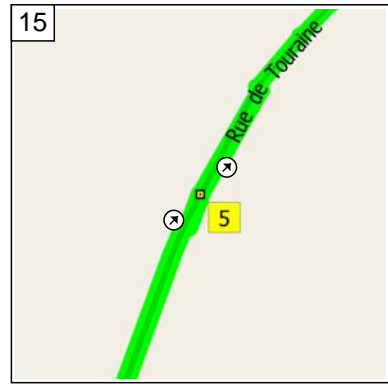

11  
10:19 17.0 km  
Road name changes to Rue de Bretagne for 0.6 km

12  
10:22 17.6 km  
Bear LEFT (North-West) onto Boulevard de Montarville for 1.8 km

13  
10:28 19.4 km  
At near Sainte-Julie, stay on Boulevard de Montarville (North) for 0.5 km

14  
10:31 20.0 km  
Turn RIGHT (East) onto Rue de Touraine for 3.1 km

15  
10:41 23.0 km  
At near Sainte-Julie, stay on Rue de Touraine (North-East) for 1.2 km

16  
10:45 24.3 km  
Turn LEFT (North-West) onto Rue de Lorraine for 0.4 km