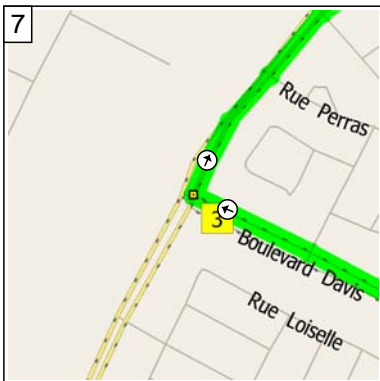

09:00 0.0 km  
 Depart Incevables on Local road(s) (North) for 40 m

09:00 0.1 km  
 Turn RIGHT (East) onto Boulevard Rome for 0.4 km

09:03 0.4 km  
 Turn LEFT (East) onto Boulevard Milan for 3.1 km

09:19 3.5 km  
 Bear RIGHT (North-East) onto Local road(s) for 10 m

09:20 3.5 km  
 Road name changes to Boulevard Gaetan-Boucher for 2.9 km

09:34 6.4 km  
 At near Carignan, turn LEFT (North-West) onto Boulevard Davis for 2.4 km

09:42 8.8 km  
 At near Longueuil, turn RIGHT (North) onto Boulevard Gareau for 1.0 km

09:47 9.8 km  
 Turn LEFT (North) onto Rte-112 [Boulevard Cousineau] for 0.5 km

09:50 10.3 km  
 Road name changes to Chemin de Chambly for 0.5 km

10  
09:53 10.8 km  
Turn RIGHT (North) onto Rue Legault, then immediately turn RIGHT (East) onto Chemin de la Savane for 6.2 km

11  
10:19 17.0 km  
Road name changes to Rue de Bretagne for 0.6 km

12  
10:22 17.6 km  
Bear LEFT (North-West) onto Boulevard de Montarville for 1.8 km

13  
10:28 19.4 km  
At near Sainte-Julie, stay on Boulevard de Montarville (North) for 0.5 km