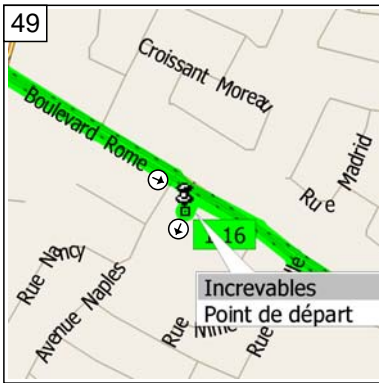

12:45 55.2 km  
At near Longueuil, stay on Rue St-Charles W (South) for 0.8 km

12:48 56.0 km  
Road name changes to Rue Riverside for 4.6 km

13:11 60.6 km  
Turn RIGHT (South-West) onto Boulevard Simard for 0.3 km

13:13 60.9 km  
Turn LEFT (South-East) onto Boulevard Marie-Victorin for 1.5 km

13:20 62.4 km  
Rest break (15 mins)

13:35 62.4 km  
 Stay on Boulevard Marie-Victorin (South) for 0.9 km

13:40 63.3 km  
 Turn LEFT (East) onto Boulevard Rome for 0.5 km

13:43 63.8 km  
 At near La Prairie, stay on Boulevard Rome (East) for 2.0 km

13:52 65.9 km  
 Turn RIGHT (South) onto Local road(s) for 40 m

13:52 65.9 km  
 Arrive Incevables