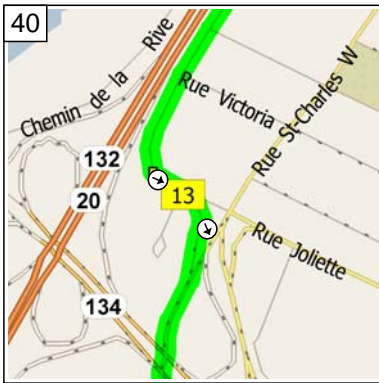

11:44 41.9 km  
Turn RIGHT (West) onto Rue de Montbrun for 1.0 km

11:51 42.9 km  
At 574 Blvd Marie-Victorin, Longueuil QC, turn LEFT (South) onto Boulevard Marie-Victorin for 3.1 km

12:05 46.0 km  
At near Longueuil, stay on Boulevard Marie-Victorin (South-West) for 2.0 km

12:14 48.0 km  
Bear LEFT (West) onto Boulevard Marie-Victorin [Rte-132 E] for 3.2 km

12:28 51.2 km  
Bear RIGHT (South-West) onto Rue St-Charles E for 0.5 km

12:30 51.7 km  
Turn RIGHT (West) onto Rue Bord-de-l'Eau (E) for 1.9 km

12:37 53.6 km  
At near Longueuil, stay on Rue Bord-de-l'Eau W (South) for 0.7 km

12:39 54.3 km  
At near Longueuil, bear LEFT (South-East) onto Rue Joliette for 70 m

12:40 54.3 km  
Take Local road(s) (RIGHT) onto Rue St-Charles W for 0.9 km

12:45 55.2 km  
At near Longueuil, stay on Rue St-Charles W (South) for 0.8 km

12:48 56.0 km  
Road name changes to Rue Riverside for 4.6 km

13:11 60.6 km  
Turn RIGHT (South-West) onto Boulevard Simard for 0.3 km