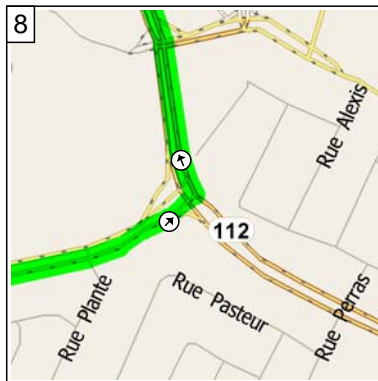

09:00 0.0 km  
 Depart Incevables on Local road(s) (North) for 40 m

09:00 0.1 km  
 Turn RIGHT (East) onto Boulevard Rome for 0.4 km

09:03 0.4 km  
 Turn LEFT (East) onto Boulevard Milan for 3.1 km

09:19 3.5 km  
 Bear RIGHT (North-East) onto Local road(s) for 10 m

09:20 3.5 km  
 Road name changes to Boulevard Gaetan-Boucher for 2.9 km

09:34 6.4 km  
 At near Carignan, turn LEFT (North-West) onto Boulevard Davis for 2.4 km

09:42 8.8 km  
 At near Longueuil, turn RIGHT (North) onto Boulevard Gareau for 1.0 km

09:47 9.8 km  
 Turn LEFT (North) onto Rte-112 [Boulevard Cousineau] for 0.5 km

09:50 10.3 km  
 Road name changes to Chemin de Chambly for 0.5 km

10  
09:53 10.8 km  
Turn RIGHT (North) onto Rue Legault, then immediately turn RIGHT (East) onto Chemin de la Savane for 6.2 km

11  
10:19 17.0 km  
Road name changes to Rue de Bretagne for 0.6 km

12  
10:22 17.6 km  
Bear LEFT (North-West) onto Boulevard de Montarville for 1.8 km

13  
10:28 19.4 km  
At near Sainte-Julie, stay on Boulevard de Montarville (North) for 0.5 km