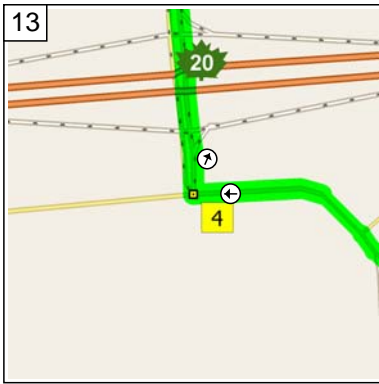

09:20 3.5 km  
 Road name changes to Boulevard Gaetan-Boucher for 2.9 km

09:34 6.4 km  
 At near Carignan, turn LEFT (North-West) onto Boulevard Davis for 2.4 km

09:42 8.8 km  
 At near Longueuil, turn RIGHT (North) onto Boulevard Gareau for 1.0 km

09:47 9.8 km  
 Turn LEFT (North) onto Rte-112 [Boulevard Cousineau] for 0.5 km

09:50 10.3 km  
 Road name changes to Chemin de Chambly for 0.5 km

10  
09:53 10.8 km  
Turn RIGHT (North) onto Rue Legault, then immediately turn RIGHT (East) onto Chemin de la Savane for 6.2 km

11  
10:19 17.0 km  
Road name changes to Rue de Bretagne for 0.6 km

12  
10:22 17.6 km  
Bear LEFT (North-West) onto Boulevard de Montarville for 1.8 km

13  
10:28 19.4 km  
At near Sainte-Julie, stay on Boulevard de Montarville (North) for 0.5 km

14  
10:31 20.0 km  
Turn RIGHT (East) onto Rue de Touraine for 3.1 km

15  
10:41 23.0 km  
At near Sainte-Julie, stay on Rue de Touraine (North-East) for 1.2 km

16  
10:45 24.3 km  
Turn LEFT (North-West) onto Rue de Lorraine for 0.4 km