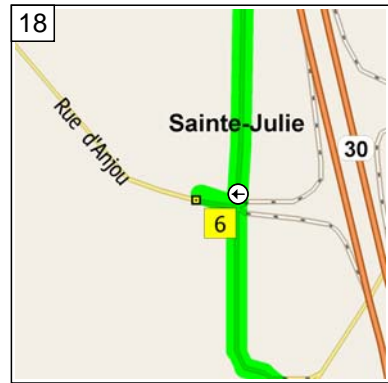

11  
10:19 17.0 km  
Road name changes to Rue de Bretagne for 0.6 km

12  
10:22 17.6 km  
Bear LEFT (North-West) onto Boulevard de Montarville for 1.8 km

13  
10:28 19.4 km  
At near Sainte-Julie, stay on Boulevard de Montarville (North) for 0.5 km

14  
10:31 20.0 km  
Turn RIGHT (East) onto Rue de Touraine for 3.1 km

15  
10:41 23.0 km  
At near Sainte-Julie, stay on Rue de Touraine (North-East) for 1.2 km

16  
10:45 24.3 km  
Turn LEFT (North-West) onto Rue de Lorraine for 0.4 km

17  
10:47 24.6 km  
Turn LEFT (West) onto Rue d'Anjou for 70 m

18  
10:48 24.7 km  
At 1093 Rue d'Anjou, Ste-Julie QC, return East on Rue d'Anjou for 70 m

10:48 24.8 km  
Turn LEFT (North) onto Rue Michal-Faraday for 0.9 km

10:51 25.7 km  
Road name changes to Rue Michael-Faraday for 1.2 km

10:54 26.9 km  
Keep RIGHT onto Ramp for 0.2 km towards Rte-229

10:55 27.1 km  
Bear RIGHT (North-West) onto Rte-229 [Boulevard Lionel-Boulet] for 0.8 km