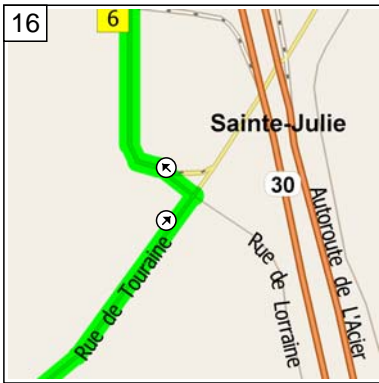

09:47 9.8 km  
 Turn LEFT (North) onto Rte-112 [Boulevard Cousineau] for 0.5 km

09:50 10.3 km  
 Road name changes to Chemin de Chambly for 0.5 km

10  
09:53 10.8 km  
Turn RIGHT (North) onto Rue Legault, then immediately turn RIGHT (East) onto Chemin de la Savane for 6.2 km

11  
10:19 17.0 km  
Road name changes to Rue de Bretagne for 0.6 km

12  
10:22 17.6 km  
Bear LEFT (North-West) onto Boulevard de Montarville for 1.8 km

13  
10:28 19.4 km  
At near Sainte-Julie, stay on Boulevard de Montarville (North) for 0.5 km

14  
10:31 20.0 km  
Turn RIGHT (East) onto Rue de Touraine for 3.1 km

15  
10:41 23.0 km  
At near Sainte-Julie, stay on Rue de Touraine (North-East) for 1.2 km

16  
10:45 24.3 km  
Turn LEFT (North-West) onto Rue de Lorraine for 0.4 km

17  
10:47 24.6 km  
Turn LEFT (West) onto Rue d'Anjou for 70 m

18  
10:48 24.7 km  
At 1093 Rue d'Anjou, Ste-Julie QC, return East on Rue d'Anjou for 70 m

10:48 24.8 km  
Turn LEFT (North) onto Rue Michal-Faraday for 0.9 km