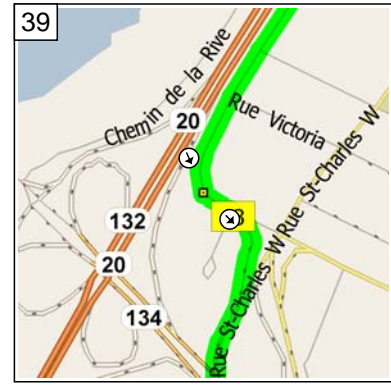

12:14 48.0 km  
Bear LEFT (West) onto Boulevard Marie-Victorin [Rte-132 E] for 3.2 km

12:28 51.2 km  
Bear RIGHT (South-West) onto Rue St-Charles E for 0.5 km

12:30 51.7 km  
Turn RIGHT (West) onto Rue Bord-de-l'Eau (E) for 1.9 km

12:37 53.6 km  
At near Longueuil, stay on Rue Bord-de-l'Eau W (South) for 0.7 km

12:39 54.3 km  
At near Longueuil, bear LEFT (South-East) onto Rue Joliette for 70 m

12:40 54.3 km  
Take Local road(s) (RIGHT) onto Rue St-Charles W for 0.9 km

12:45 55.2 km  
At near Longueuil, stay on Rue St-Charles W (South) for 0.8 km

12:48 56.0 km  
Road name changes to Rue Riverside for 4.6 km

13:11 60.6 km  
Turn RIGHT (South-West) onto Boulevard Simard for 0.3 km