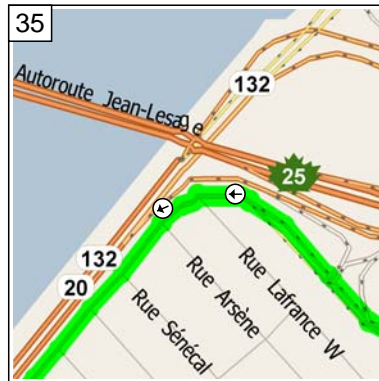

11:19 32.0 km  
Turn LEFT (North-West) onto Montée du Lac for 0.9 km

11:21 32.9 km  
At near Varennes, stay on Montée du Lac (North-West) for 80 m

11:21 32.9 km  
Turn LEFT (West) onto Chemin du Pays-Brûlé for 2.5 km

11:26 35.4 km  
Turn LEFT (South-East) onto Rte-229 [Boulevard Lionel-Boulet] for 1.8 km

11:31 37.2 km  
At near Vareennes, turn RIGHT (South) onto Chemin de la Rivière-aux-Pins for 1.4 km

11:33 38.6 km  
Road name changes to Rue Général-Vanier for 3.3 km

11:44 41.9 km  
Turn RIGHT (West) onto Rue de Montbrun for 1.0 km

11:51 42.9 km  
At 574 Blvd Marie-Victorin, Longueuil QC, turn LEFT (South) onto Boulevard Marie-Victorin for 3.1 km

12:05 46.0 km  
At near Longueuil, stay on Boulevard Marie-Victorin (South-West) for 2.0 km

12:14 48.0 km  
Bear LEFT (West) onto Boulevard Marie-Victorin [Rte-132 E] for 3.2 km

12:28 51.2 km  
Bear RIGHT (South-West) onto Rue St-Charles E for 0.5 km

12:30 51.7 km  
Turn RIGHT (West) onto Rue Bord-de-l'Eau (E) for 1.9 km