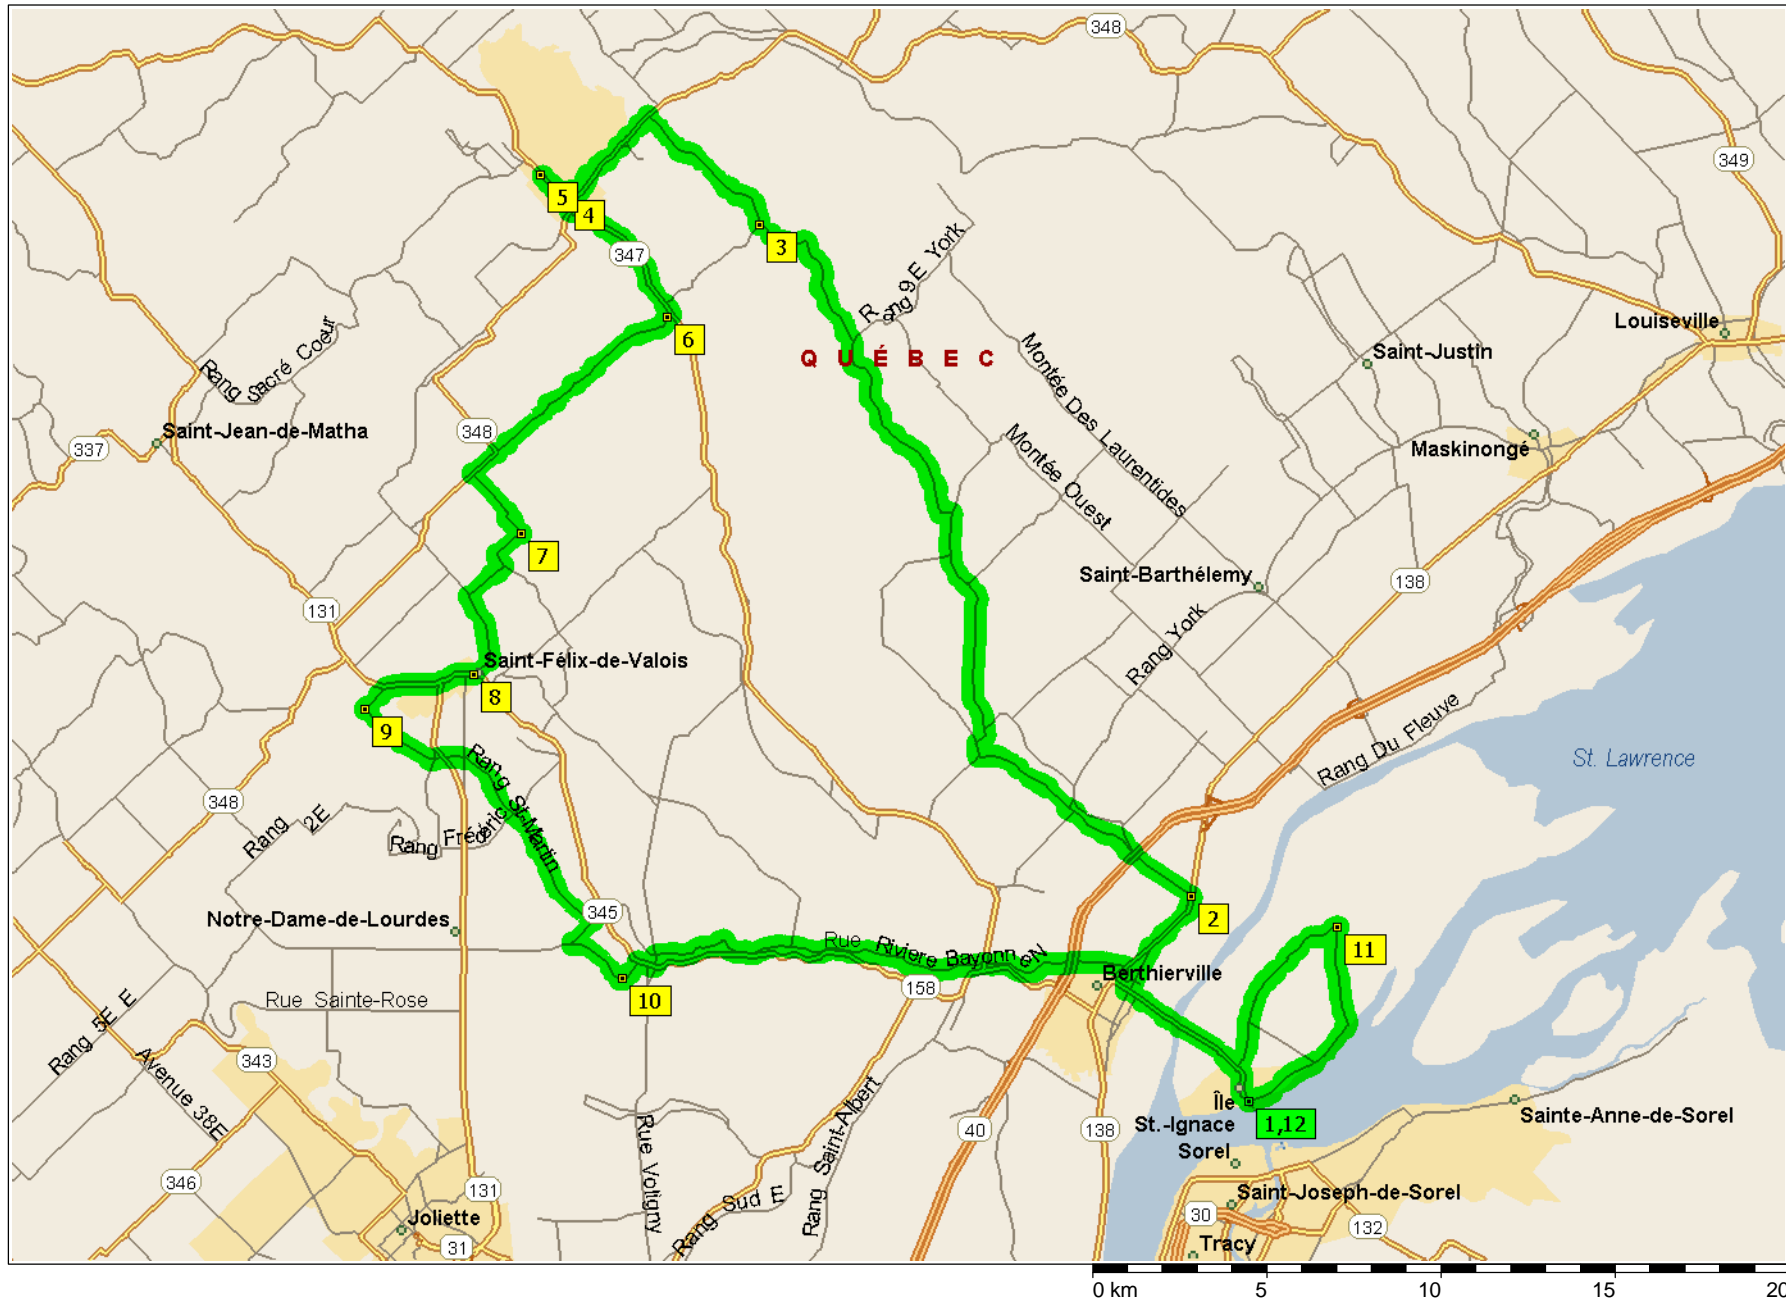

Sorel/Berthier-St-Felix_115km

Copyright © 1988-2003 Microsoft Corp. and/or its suppliers. All rights reserved. <http://www.microsoft.com/streets>
© Copyright 2002 by Geographic Data Technology, Inc. All rights reserved. © 2002 Navigation Technologies. All rights reserved. This data includes information taken with permission from Canadian authorities © 1991-2002 Government of Canada (Statistics Canada and/or Geomatics Canada), all rights reserved.