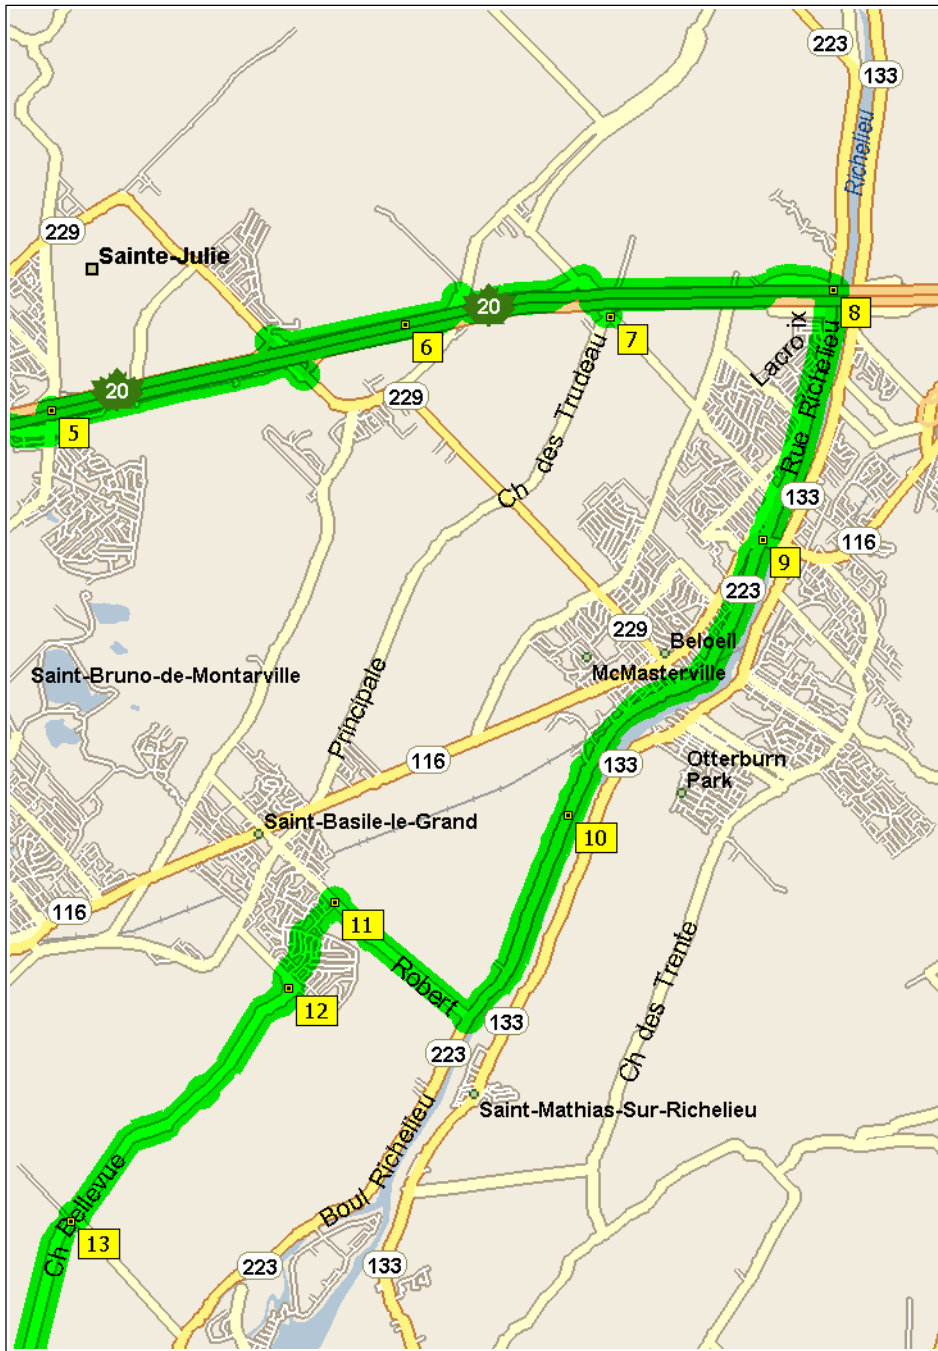

Beloeil-Ste-Julie

76.0 kilometers; 4 hours, 22 minutes

9:00 AM	0.0 km	1 Depart near Brossard on Boul Rome (East) for 0.8 km
9:02 AM	0.8 km	Turn LEFT (North) onto Boul Milan for 3.1 km
9:14 AM	3.9 km	Continue (North-East) on Boul Gaetan-Boucher for 1.9 km
9:23 AM	5.8 km	2 At 6357 Boulevard Maricourt, Saint-Hubert QC, turn LEFT (North-West) onto Boul Maricourt for 1.3 km
9:29 AM	7.1 km	Turn RIGHT (North-East) onto Montée St-Hubert for 1.5 km
9:34 AM	8.6 km	Turn LEFT (West) onto Boul Cousineau for 1.0 km
9:37 AM	9.6 km	Continue (North-West) on Ch de Chambly for 0.6 km
9:40 AM	10.2 km	Turn RIGHT (North) onto Rue Legault for 0.1 km
9:41 AM	10.3 km	Turn RIGHT (East) onto Ch de la Savane for 2.1 km
9:47 AM	12.4 km	3 At near Lafèche, stay on Ch de la Savane (North-East) for 3.1 km
9:57 AM	15.5 km	Continue (North) on Rue de Bretagne for 1.6 km
10:02 AM	17.1 km	Bear LEFT (North-West) onto Boul Montarville for 0.9 km
10:05 AM	18.1 km	Turn RIGHT (East) onto Ch de Lorraine for 1.1 km
10:09 AM	19.1 km	4 At near St.-Bruno-de-Montarville, turn RIGHT (East) onto Rue Eiffel for 3.1 km
10:18 AM	22.2 km	Bear RIGHT (East) onto Boul Nobel for 2.7 km
10:27 AM	24.9 km	Turn LEFT (North) onto Ch du Fer A Cheval for 0.3 km
10:28 AM	25.2 km	5 At near Ste.-Julie, return South on Ch du Fer A Cheval for 0.3 km
10:29 AM	25.4 km	Turn LEFT (East) onto Boul Nobel for 3.1 km
10:39 AM	28.6 km	Continue (East) on Alfred Noble for 0.7 km
10:41 AM	29.2 km	Turn LEFT (North-West) onto HWY-229 [Rue Bernard Pilon] for 0.6 km

- 1:19 PM 75.2 km Turn RIGHT (North-West) onto Boul Rome for 0.8 km
- 1:22 PM 76.0 km 19 Arrive near Brossard