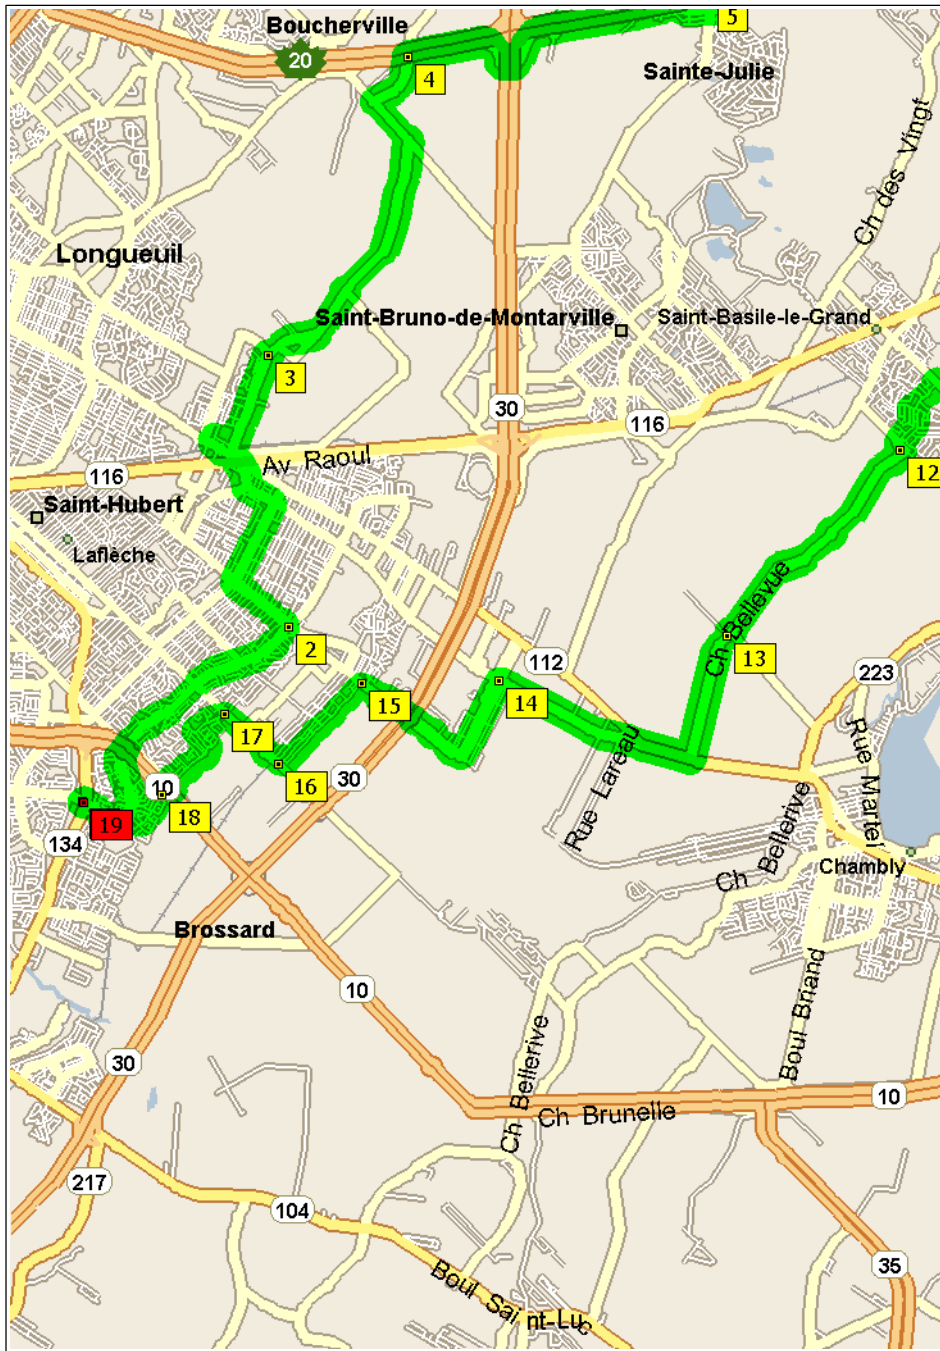

12:12 PM	56.5 km	Continue (South-West) on Ch Bellevue for 2.6 km
12:19 PM	59.1 km	13 At 1828 Rue Bachand, Carignan QC, stay on Ch Bellevue (South-West) for 2.2 km
12:27 PM	61.3 km	Turn RIGHT (West) onto HWY-112 [Ch de Chambly] for 0.8 km
12:29 PM	62.1 km	Continue (West) on Ch de Chambly for 0.5 km
12:32 PM	62.7 km	Bear RIGHT (West) onto Boul Cousineau for 2.2 km
12:38 PM	64.9 km	14 At 8505 Boulevard Cousineau, Saint-Hubert QC, turn LEFT (South) onto Boul Mountainview for 1.5 km
12:43 PM	66.4 km	Turn RIGHT (North-West) onto Boul Kimber for 1.6 km
12:48 PM	68.0 km	Turn LEFT (West) onto Rue Hampton for 70 m
12:49 PM	68.1 km	Bear RIGHT (North-West) onto Boul Maricourt for 0.5 km
12:50 PM	68.5 km	15 At 4000 Rue Nantel, Saint-Hubert QC, turn LEFT (South-West) onto Rue Nantel for 2.0 km
12:58 PM	70.5 km	Turn LEFT (South-West) onto Rue Belmont for 0.1 km
12:58 PM	70.6 km	16 At 5480 Rue Belmont, Saint-Hubert QC, turn RIGHT (North-West) onto Boul Grande-Allee for 1.3 km
1:02 PM	71.8 km	17 At 5264 Rue Jonergin, Saint-Hubert QC, turn LEFT (West) onto Av Baudelaire for 0.6 km
1:05 PM	72.5 km	Turn LEFT (South-East) onto Av Bienvenue for 0.3 km
1:08 PM	72.8 km	Bear RIGHT (South) onto Av Boniface for 0.8 km
1:12 PM	73.6 km	Turn LEFT (South) onto Av Beauchemin for 0.2 km
1:13 PM	73.8 km	Bear LEFT (South) onto Av Malo E for 0.3 km
1:14 PM	74.1 km	18 At 3978 Av Malo E, Brossard QC, turn LEFT (South-West) onto Rue Mauriac for 0.7 km
1:17 PM	74.8 km	Turn RIGHT (North-West) onto Rue Meilleur for 0.3 km
1:18 PM	75.0 km	Turn LEFT (South) onto Boul Milan for 0.2 km