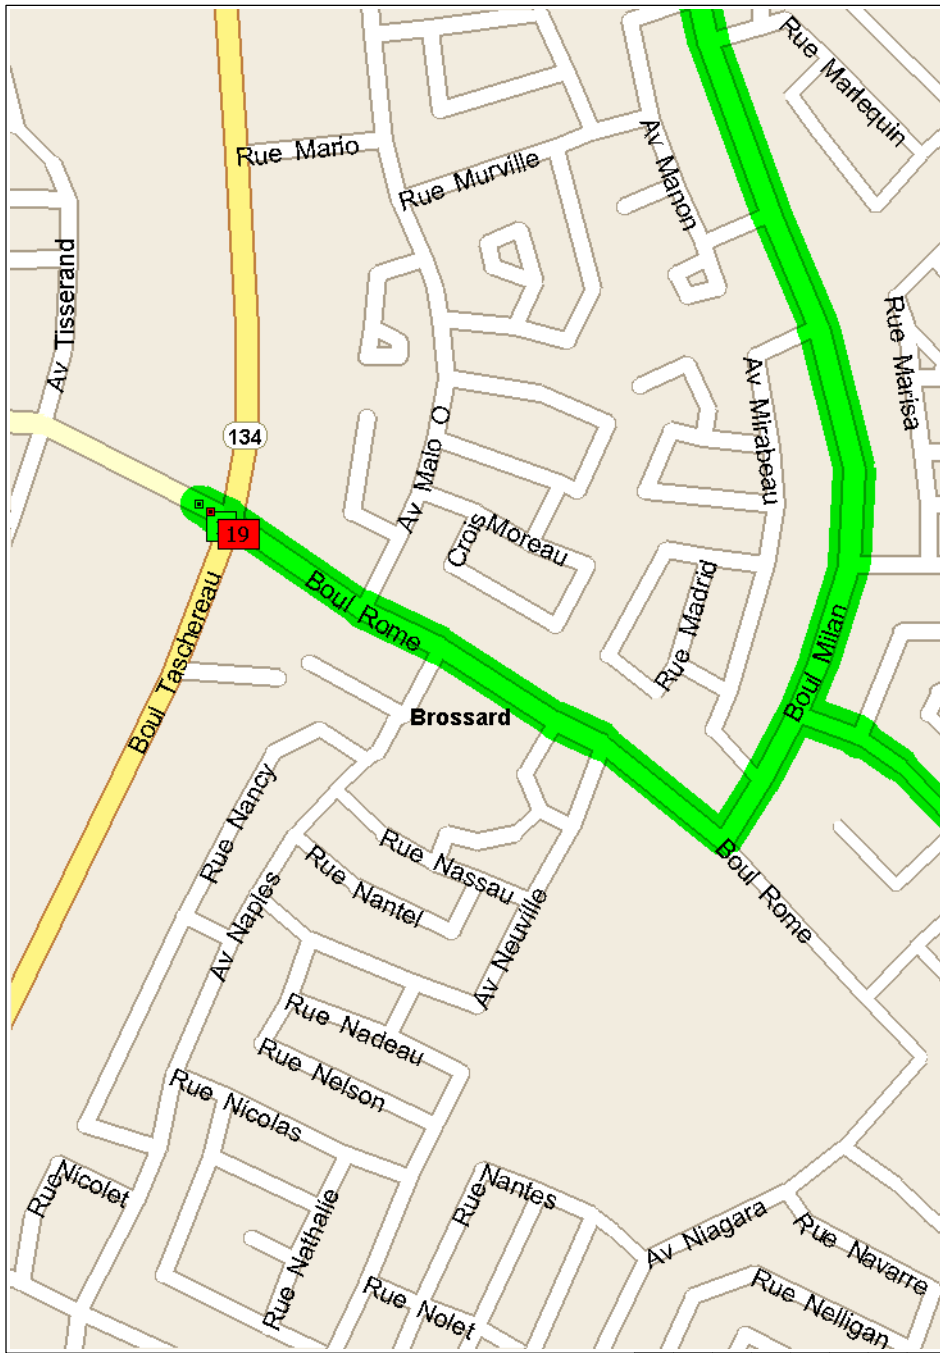

- 1:19 PM 75.2 km Turn RIGHT (North-West) onto Boul Rome for 0.8 km
- 1:22 PM 76.0 km 19 Arrive near Brossard