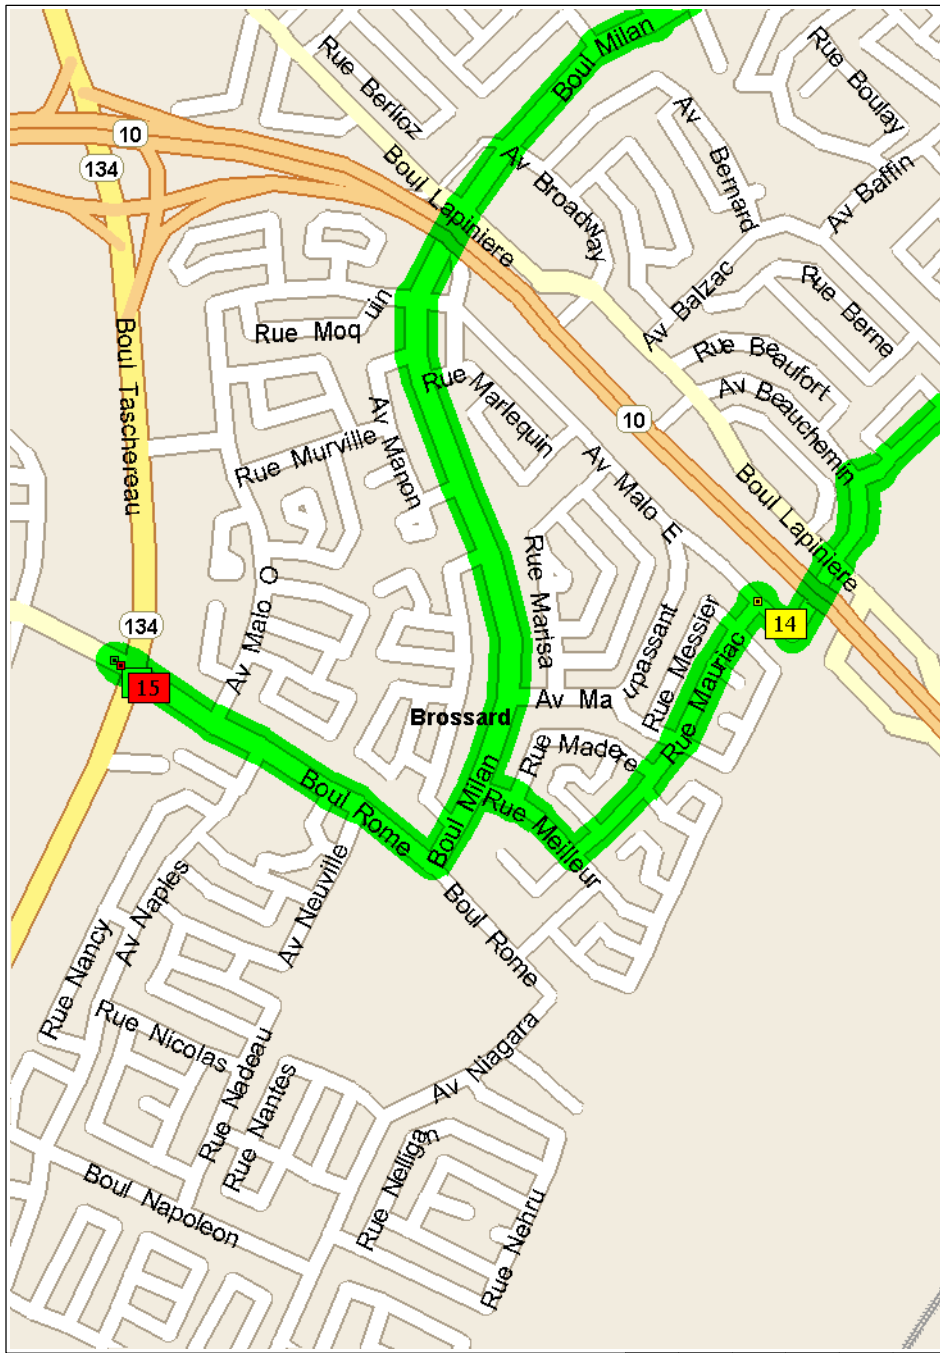

10:51 AM	34.0 km	Turn RIGHT (South) onto HWY-223 [Rue Richelieu] for 0.6 km
10:53 AM	34.6 km	7 At 787 Rue Richelieu, Beloeil QC, stay on HWY-223 [Rue Richelieu] (South) for 14.0 km
11:35 AM	48.6 km	8 At 2722 Chemin Bellerive, Carignan QC, turn RIGHT (North-West) onto Rue Bachand for 2.2 km
11:42 AM	50.8 km	Turn LEFT (South-West) onto Ch Bellevue for 80 m
11:43 AM	50.9 km	9 At 1828 Rue Bachand, Carignan QC, stay on Ch Bellevue (South-West) for 2.2 km
11:50 AM	53.1 km	Turn RIGHT (West) onto HWY-112 [Ch de Chambly] for 0.8 km
11:53 AM	53.9 km	Continue (West) on Ch de Chambly for 0.5 km
11:55 AM	54.5 km	Bear RIGHT (West) onto Boul Cousineau for 2.2 km
12:01 PM	56.7 km	10 At 8505 Boulevard Cousineau, Saint-Hubert QC, turn LEFT (South) onto Boul Mountainview for 1.5 km
12:06 PM	58.1 km	Turn RIGHT (North-West) onto Boul Kimber for 1.6 km
12:12 PM	59.8 km	Turn LEFT (West) onto Rue Hampton for 70 m
12:12 PM	59.8 km	Bear RIGHT (North-West) onto Boul Maricourt for 0.5 km
12:14 PM	60.3 km	11 At 4000 Rue Nantel, Saint-Hubert QC, turn LEFT (South-West) onto Rue Nantel for 2.0 km
12:21 PM	62.2 km	Turn LEFT (South-West) onto Rue Belmont for 0.1 km
12:21 PM	62.4 km	12 At 5480 Rue Belmont, Saint-Hubert QC, turn RIGHT (North-West) onto Boul Grande-Allee for 1.3 km
12:25 PM	63.6 km	13 At 5264 Rue Jonergin, Saint-Hubert QC, turn LEFT (West) onto Av Baudelaire for 0.6 km
12:29 PM	64.3 km	Turn LEFT (South-East) onto Av Bienvenue for 0.3 km
12:31 PM	64.6 km	Bear RIGHT (South) onto Av Boniface for 0.8 km
12:35 PM	65.4 km	Turn LEFT (South) onto Av Beauchemin for 0.2 km

- 12:36 PM 65.6 km Bear LEFT (South) onto Av Malo E for 0.3 km
- 12:37 PM 65.8 km 14 At 3978 Av Malo E, Brossard QC, turn LEFT (South-West) onto Rue Mauriac for 0.7 km
- 12:40 PM 66.5 km Turn RIGHT (North-West) onto Rue Meilleur for 0.3 km
- 12:41 PM 66.8 km Turn LEFT (South) onto Boul Milan for 0.2 km
- 12:43 PM 67.0 km Turn RIGHT (North-West) onto Boul Rome for 0.8 km
- 12:45 PM 67.8 km 15 Arrive near Brossard