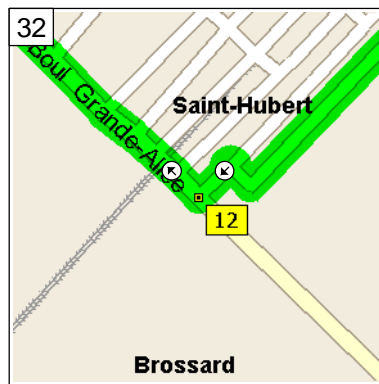

11:53 AM 53.9 km  
Continue (West) on Ch de Chambly for 0.5 km

11:55 AM 54.5 km  
Bear RIGHT (West) onto Boul Cousineau for 2.2 km

12:01 PM 56.7 km  
At 8505 Boulevard Cousineau, Saint-Hubert QC, turn LEFT (South) onto Boul Mountainview for 1.5 km

12:06 PM 58.1 km  
Turn RIGHT (North-West) onto Boul Kimber for 1.6 km

12:12 PM 59.8 km  
Turn LEFT (West) onto Rue Hampton for 70 m

12:12 PM 59.8 km  
Bear RIGHT (North-West) onto Boul Maricourt for 0.5 km

12:14 PM 60.3 km  
At 4000 Rue Nantel, Saint-Hubert QC, turn LEFT (South-West) onto Rue Nantel for 2.0 km

12:21 PM 62.2 km  
Turn LEFT (South-West) onto Rue Belmont for 0.1 km

12:21 PM 62.4 km  
At 5480 Rue Belmont, Saint-Hubert QC, turn RIGHT (North-West) onto Boul Grande-Allee for 1.3 km