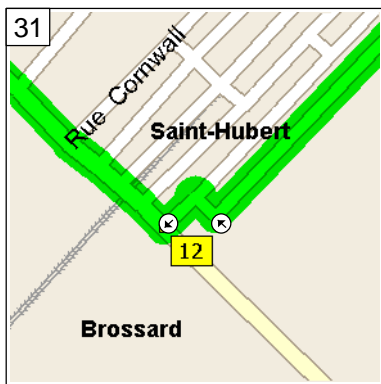

12:21 PM 62.2 km
Turn LEFT (South-West) onto Rue Belmont for 0.1 km