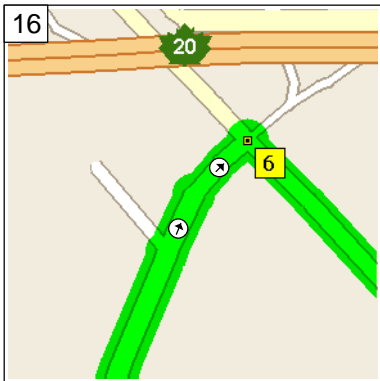

10  
9:51 AM 14.7 km  
Continue (North) on Boul le Grand O for 3.1 km

11  
10:01 AM 17.8 km  
Turn LEFT (North-West) onto Rue des Cedres for 0.2 km

12  
10:02 AM 18.0 km  
Turn RIGHT (North-East) onto HWY-116 [Boul Sir-Wilfrid-Laurier] for 3.6 km

13  
10:12 AM 21.6 km  
Turn RIGHT (South-East) onto Robert for 0.3 km

14  
10:13 AM 21.9 km  
At 39 Robert, Saint-Basile-le-Grand QC, turn LEFT (North-East) onto Principale for 3.9 km

15  
10:25 AM 25.8 km  
Continue (North) on Ch des Trudeau for 4.6 km

16  
10:40 AM 30.4 km  
Bear RIGHT (North-East) onto Rue Trudeau for 0.2 km

17  
10:40 AM 30.6 km  
At Rue St-Jean-Baptiste, Beloeil QC, turn RIGHT (South-East) onto Rue St-Jean-Baptiste for 3.4 km

18  
10:51 AM 34.0 km  
Turn RIGHT (South) onto HWY-223 [Rue Richelieu] for 0.6 km