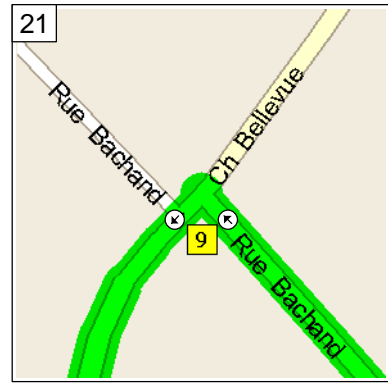

11:42 AM 50.8 km
Turn LEFT (South-West) onto Ch Bellevue for 80 m