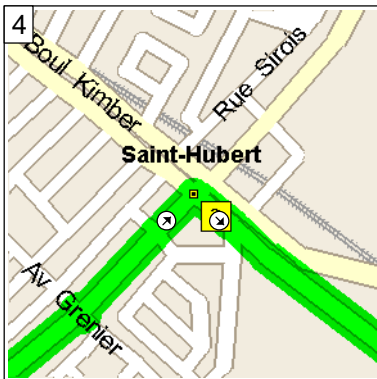

# St-Basile

67.8 kilometers; 3 hours, 45 minutes

9:00 AM 0.0 km  
Depart near Brossard on Boul Rome (East) for 0.8 km

9:02 AM 0.8 km  
Turn LEFT (North) onto Boul Milan for 3.1 km

9:14 AM 3.9 km  
Continue (North-East) on Boul Gaetan-Boucher for 1.9 km

9:23 AM 5.8 km  
At 6357 Boulevard Maricourt, Saint-Hubert QC, turn RIGHT (South-East) onto Boul Maricourt for 2.0 km

9:29 AM 7.9 km  
Bear LEFT (East) onto Rue Hampton for 70 m

9:30 AM 8.0 km  
Turn RIGHT (South-East) onto Boul Kimber for 1.6 km