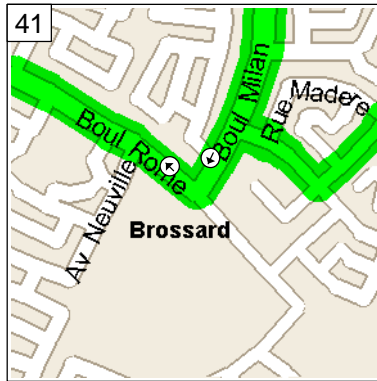

12:25 PM 63.6 km  
At 5264 Rue Jonergin, Saint-Hubert QC, turn LEFT (West) onto Av Baudelaire for 0.6 km

12:29 PM 64.3 km  
Turn LEFT (South-East) onto Av Bienvenue for 0.3 km

12:31 PM 64.6 km  
Bear RIGHT (South) onto Av Boniface for 0.8 km

12:35 PM 65.4 km  
Turn LEFT (South) onto Av Beauchemin for 0.2 km

12:36 PM 65.6 km  
 Bear LEFT (South) onto Av Malo E for 0.3 km

12:37 PM 65.8 km  
 At 3978 Av Malo E, Brossard QC, turn LEFT (South-West) onto Rue Mauriac for 0.7 km

12:40 PM 66.5 km  
 Turn RIGHT (North-West) onto Rue Meilleur for 0.3 km

12:41 PM 66.8 km  
 Turn LEFT (South) onto Boul Milan for 0.2 km

12:43 PM 67.0 km  
 Turn RIGHT (North-West) onto Boul Rome for 0.8 km