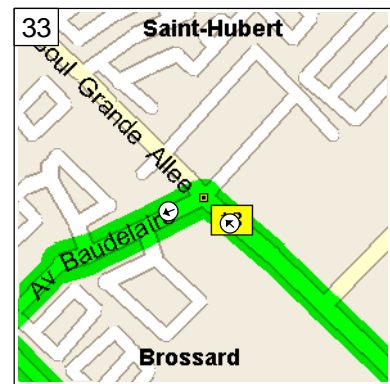

12:25 PM 63.6 km
At 5264 Rue Jonergin, Saint-Hubert QC, turn LEFT (West) onto Av Baudelaire for 0.6 km