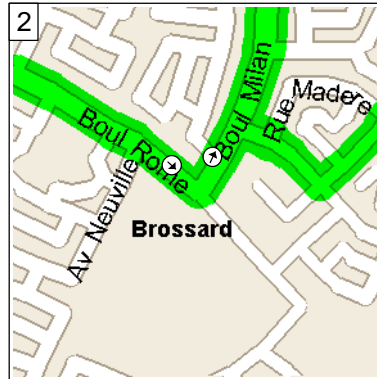

# St-Basile

67.8 kilometers; 3 hours, 45 minutes

9:00 AM 0.0 km  
Depart near Brossard on Boul Rome (East) for 0.8 km

9:02 AM 0.8 km  
Turn LEFT (North) onto Boul Milan for 3.1 km

9:14 AM 3.9 km  
Continue (North-East) on Boul Gaetan-Boucher for 1.9 km

9:23 AM 5.8 km  
At 6357 Boulevard Maricourt, Saint-Hubert QC, turn RIGHT (South-East) onto Boul Maricourt for 2.0 km

9:29 AM 7.9 km  
Bear LEFT (East) onto Rue Hampton for 70 m

9:30 AM 8.0 km  
Turn RIGHT (South-East) onto Boul Kimber for 1.6 km

12:25 PM 63.6 km  
At 5264 Rue Jonergin, Saint-Hubert QC, turn LEFT (West) onto Av Baudelaire for 0.6 km

12:29 PM 64.3 km  
Turn LEFT (South-East) onto Av Bienvenue for 0.3 km

12:31 PM 64.6 km  
Bear RIGHT (South) onto Av Boniface for 0.8 km