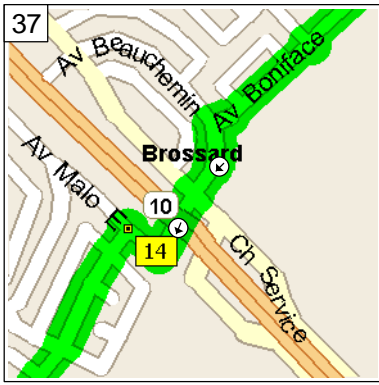

12:25 PM 63.6 km  
At 5264 Rue Jonergin, Saint-Hubert QC, turn LEFT (West) onto Av Baudelaire for 0.6 km

12:29 PM 64.3 km  
Turn LEFT (South-East) onto Av Bienvenue for 0.3 km

12:31 PM 64.6 km  
Bear RIGHT (South) onto Av Boniface for 0.8 km

12:35 PM 65.4 km  
Turn LEFT (South) onto Av Beauchemin for 0.2 km

12:36 PM 65.6 km  
 Bear LEFT (South) onto Av Malo E for 0.3 km

12:37 PM 65.8 km  
 At 3978 Av Malo E, Brossard QC, turn LEFT (South-West) onto Rue Mauriac for 0.7 km

12:40 PM 66.5 km  
 Turn RIGHT (North-West) onto Rue Meilleur for 0.3 km

12:41 PM 66.8 km  
 Turn LEFT (South) onto Boul Milan for 0.2 km

12:43 PM 67.0 km  
 Turn RIGHT (North-West) onto Boul Rome for 0.8 km