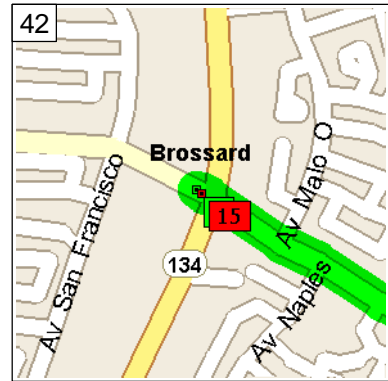

12:25 PM 63.6 km  
At 5264 Rue Jonergin, Saint-Hubert QC, turn LEFT (West) onto Av Baudelaire for 0.6 km

12:29 PM 64.3 km  
Turn LEFT (South-East) onto Av Bienvenue for 0.3 km

12:31 PM 64.6 km  
Bear RIGHT (South) onto Av Boniface for 0.8 km

12:35 PM 65.4 km  
Turn LEFT (South) onto Av Beauchemin for 0.2 km

12:36 PM 65.6 km  
 Bear LEFT (South) onto Av Malo E for 0.3 km

12:37 PM 65.8 km  
 At 3978 Av Malo E, Brossard QC, turn LEFT (South-West) onto Rue Mauriac for 0.7 km

12:40 PM 66.5 km  
 Turn RIGHT (North-West) onto Rue Meilleur for 0.3 km

12:41 PM 66.8 km  
 Turn LEFT (South) onto Boul Milan for 0.2 km

12:43 PM 67.0 km  
 Turn RIGHT (North-West) onto Boul Rome for 0.8 km