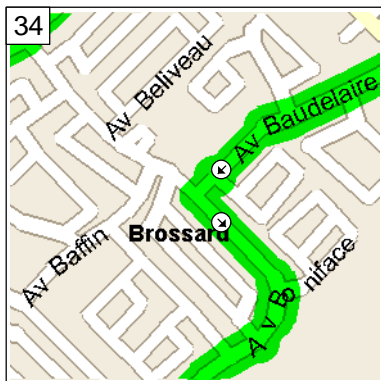

12:06 PM 58.1 km  
Turn RIGHT (North-West) onto Boul Kimber for 1.6 km

12:12 PM 59.8 km  
Turn LEFT (West) onto Rue Hampton for 70 m

12:12 PM 59.8 km  
Bear RIGHT (North-West) onto Boul Maricourt for 0.5 km

12:14 PM 60.3 km  
At 4000 Rue Nantel, Saint-Hubert QC, turn LEFT (South-West) onto Rue Nantel for 2.0 km

12:21 PM 62.2 km  
Turn LEFT (South-West) onto Rue Belmont for 0.1 km

12:21 PM 62.4 km  
At 5480 Rue Belmont, Saint-Hubert QC, turn RIGHT (North-West) onto Boul Grande-Allee for 1.3 km

12:25 PM 63.6 km  
At 5264 Rue Jonergin, Saint-Hubert QC, turn LEFT (West) onto Av Baudelaire for 0.6 km

12:29 PM 64.3 km  
Turn LEFT (South-East) onto Av Bienvenue for 0.3 km

12:31 PM 64.6 km  
Bear RIGHT (South) onto Av Boniface for 0.8 km

12:35 PM 65.4 km  
Turn LEFT (South) onto Av Beauchemin for 0.2 km

12:36 PM 65.6 km  
 Bear LEFT (South) onto Av Malo E for 0.3 km

12:37 PM 65.8 km  
 At 3978 Av Malo E, Brossard QC, turn LEFT (South-West) onto Rue Mauriac for 0.7 km