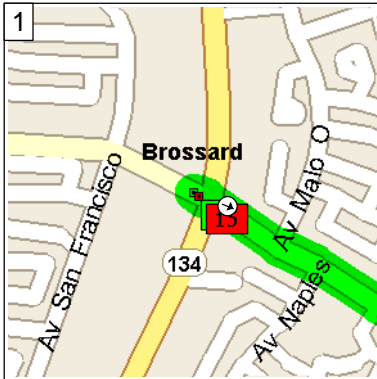

# St-Basile

67.8 kilometers; 3 hours, 45 minutes

9:00 AM 0.0 km  
Depart near Brossard on Boul Rome (East) for 0.8 km

9:02 AM 0.8 km  
Turn LEFT (North) onto Boul Milan for 3.1 km

9:14 AM 3.9 km  
Continue (North-East) on Boul Gaetan-Boucher for 1.9 km

9:23 AM 5.8 km  
At 6357 Boulevard Maricourt, Saint-Hubert QC, turn RIGHT (South-East) onto Boul Maricourt for 2.0 km

9:29 AM 7.9 km  
Bear LEFT (East) onto Rue Hampton for 70 m

9:30 AM 8.0 km  
Turn RIGHT (South-East) onto Boul Kimber for 1.6 km

16  
10:40 AM 30.4 km  
Bear RIGHT (North-East) onto Rue Trudeau for 0.2 km

17  
10:40 AM 30.6 km  
At Rue St-Jean-Baptiste, Beloeil QC, turn RIGHT (South-East) onto Rue St-Jean-Baptiste for 3.4 km

18  
10:51 AM 34.0 km  
Turn RIGHT (South) onto HWY-223 [Rue Richelieu] for 0.6 km

12:25 PM 63.6 km  
At 5264 Rue Jonergin, Saint-Hubert QC, turn LEFT (West) onto Av Baudelaire for 0.6 km

12:29 PM 64.3 km  
Turn LEFT (South-East) onto Av Bienvenue for 0.3 km

12:31 PM 64.6 km  
Bear RIGHT (South) onto Av Boniface for 0.8 km