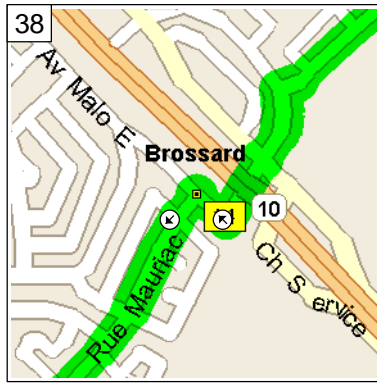

12:25 PM 63.6 km  
At 5264 Rue Jonergin, Saint-Hubert QC, turn LEFT (West) onto Av Baudelaire for 0.6 km

12:29 PM 64.3 km  
Turn LEFT (South-East) onto Av Bienvenue for 0.3 km

12:31 PM 64.6 km  
Bear RIGHT (South) onto Av Boniface for 0.8 km

12:35 PM 65.4 km  
Turn LEFT (South) onto Av Beauchemin for 0.2 km

12:36 PM 65.6 km  
 Bear LEFT (South) onto Av Malo E for 0.3 km

12:37 PM 65.8 km  
 At 3978 Av Malo E, Brossard QC, turn LEFT (South-West) onto Rue Mauriac for 0.7 km