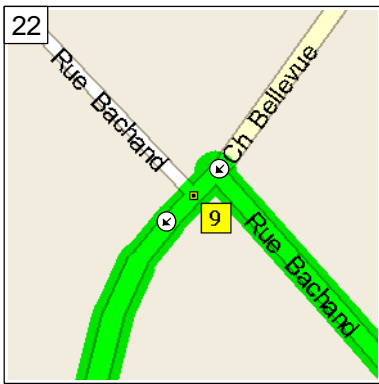

11:43 AM 50.9 km
At 1828 Rue Bachand, Carignan QC, stay on Ch Bellevue (South-West) for 2.2 km