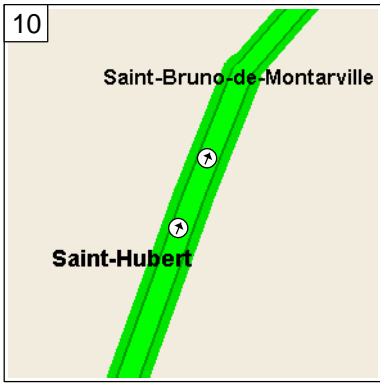

# St-Basile

67.8 kilometers; 3 hours, 45 minutes

9:00 AM 0.0 km  
Depart near Brossard on Boul Rome (East) for 0.8 km

9:02 AM 0.8 km  
Turn LEFT (North) onto Boul Milan for 3.1 km

9:14 AM 3.9 km  
Continue (North-East) on Boul Gaetan-Boucher for 1.9 km

9:23 AM 5.8 km  
At 6357 Boulevard Maricourt, Saint-Hubert QC, turn RIGHT (South-East) onto Boul Maricourt for 2.0 km

9:29 AM 7.9 km  
Bear LEFT (East) onto Rue Hampton for 70 m

9:30 AM 8.0 km  
Turn RIGHT (South-East) onto Boul Kimber for 1.6 km

9:35 AM 9.6 km  
At 8470 Boulevard Kimber, Saint-Hubert QC, turn LEFT (North) onto Boul Mountainview for 2.2 km

9:42 AM 11.8 km  
Turn RIGHT (South-East) onto HWY-112 [Ch de Chambly] for 1.0 km

9:45 AM 12.8 km  
At 1915 Montée Daniel, Saint-Hubert QC, turn LEFT (North) onto Montée Daniel for 1.9 km

12:40 PM 66.5 km  
 Turn RIGHT (North-West) onto Rue Meilleur for 0.3 km

12:41 PM 66.8 km  
 Turn LEFT (South) onto Boul Milan for 0.2 km

12:43 PM 67.0 km  
 Turn RIGHT (North-West) onto Boul Rome for 0.8 km